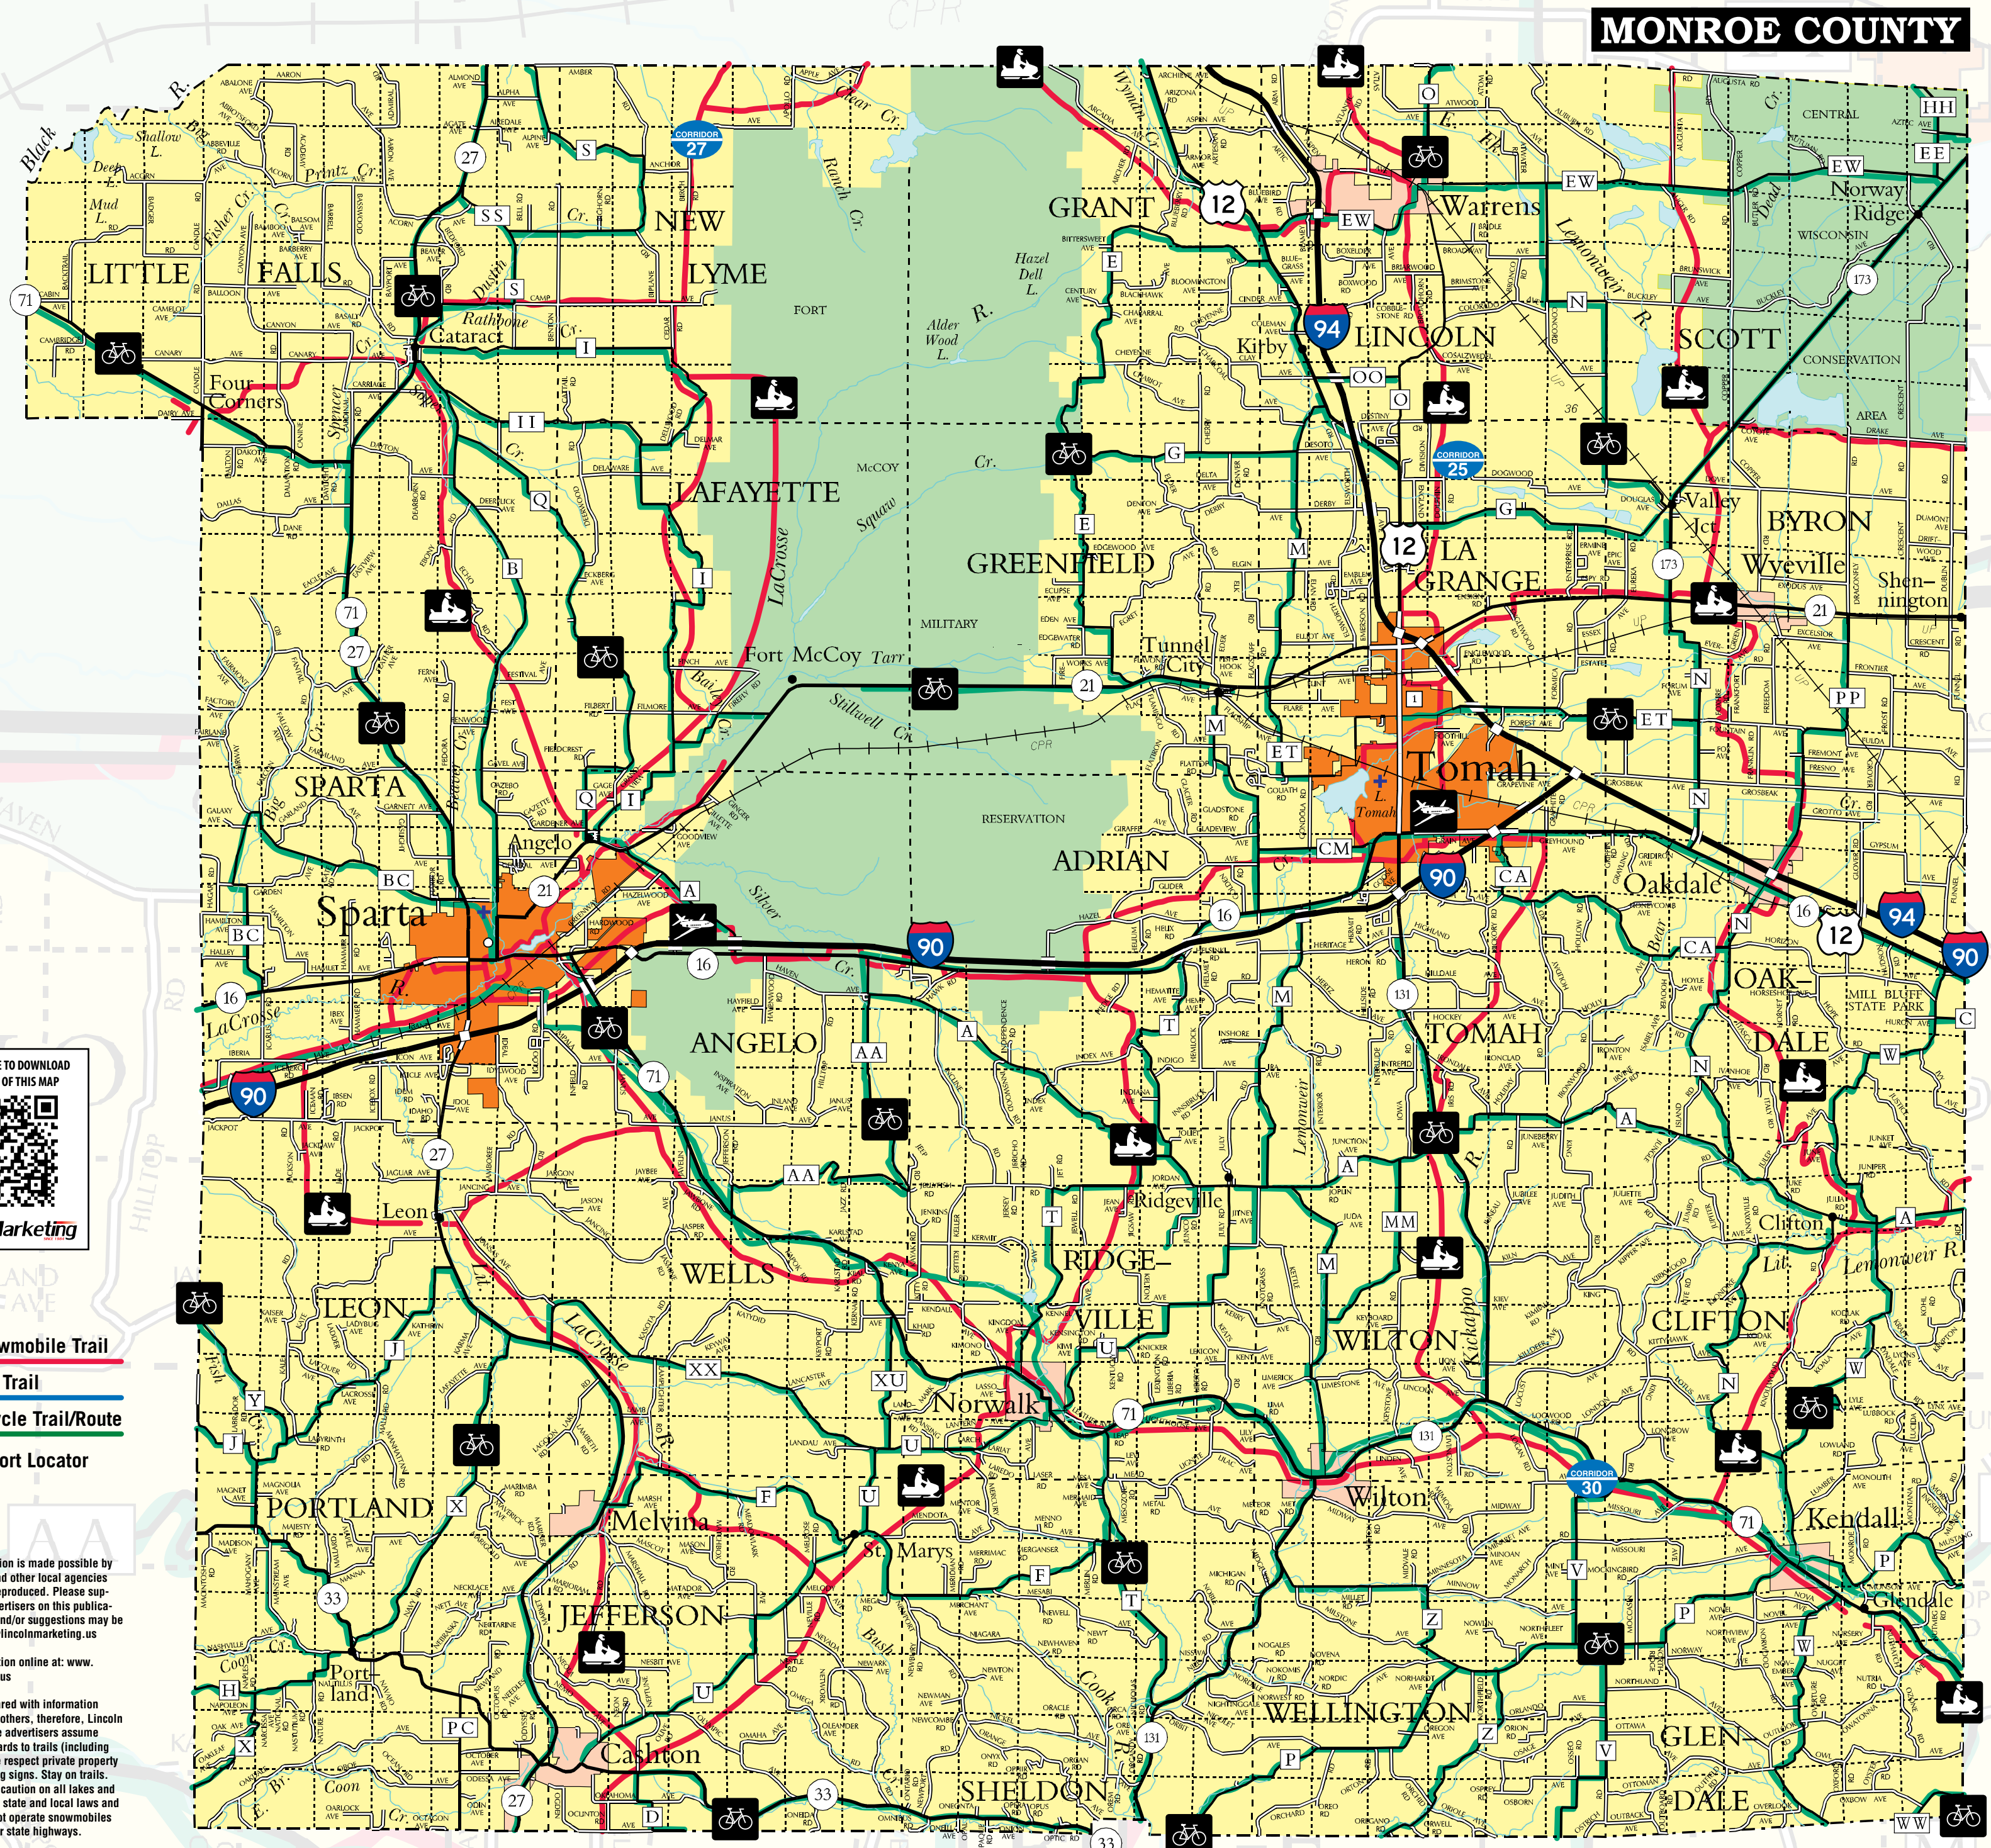

MAXIMUM EXPOSURE at MINIMUM COST.
Map & Guide Ads Work.

Email: info@lincolmarketing.us for advertising in your local area.

LincolnMarketing

We'll Get You Where You Want To Go.

Mathews SOLOCART Catch us if you can't!

Guns on Consignment

Lowest New Bow Prices Guaranteed

Try A NEW Mathews or Mission for FREE!

10% OFF Accessories Plus 5 hours range time w/ new bow purchase

We do gun cleaning and minor repairs

• Indoor Archery Range
• Technohut Video Lane
• Outdoor Gun Range

(308) 562-3492

M&M Sport Shop N6772 Germantown Road New Lisbon, WI

Oko's Outpost Bar & Grill

Warrens, WI
(608) 378-4917

Full Menu Served 7 Days a week

Open for Breakfast: Mon-Sun 9am-11am

ADRC
Aging & Disability Resource Center of Western Wisconsin
Serving Jackson, LaCrosse, Monroe, and Vernon Counties

Information And Assistance Regarding Aging, Disability, Mental Health Or Substance Abuse

1-800-500-3910
(608) 785-5700

Serving Jackson, LaCrosse, Monroe And Vernon Counties
www.adrcww.org

SCAN THE CODE TO DOWNLOAD A FREE COPY OF THIS MAP

LincolnMarketing

- Snowmobile Trail
- ATV Trail
- Bicycle Trail/Route
- Airport Locator

FREE MAP
INCLUDES TRAILS

Jackson & Monroe Counties, WI

We at Midwest Hardwoods can think of many reasons you should manage your timber...we'll help you focus on the most important ones.

www.midwesthardwood.com

PHH
Park Falls Hardwoods

Please contact our team at Park Falls Hardwoods Facility:

Cory Meyer
715-762-5600 office
715-661-0504 cell
Resource Manager
corymeyer@midwesthardwood.com

Free Forestry Assistance To Private Landowners

Walmart
Save money. Live better.

SUPERCENTER

1600 W. WISCONSIN ST.
SPARTA, WISCONSIN

608-269-7501

www.walmart.com

WHY-ROCK Family Diner

Serving Daily Breakfast, Lunch & Dinner Meals

Open Monday - Friday 6 a.m. - 9 p.m.
Saturday 6 a.m. - 7 p.m.
Sunday 6 a.m. - 5 p.m.
(608) 269-2777

4105 Theater Rd. Sparta, WI (Off Hwy. 16)

American Painting & Sandblasting LLC
Call Bob (608) 780-9277

Fully Insured • Free Estimates
Commercial • Residential

Mobile & Shop • Soda & Sandblasting
Heavy Equipment • Trailers • Cars • Trucks
Wood • Homes • Log Cabins
Can't Forget Smaller Items!

N3154 State Hwy 54 • Black River Falls, WI
"Over 30 Years Experience"

KQEG TV 23-51-CABLE 5

MIX 96.1 WXLY FM
Best Variety of the 80's, 90's & Now!

MAGNUM BROADCASTING.com

KOOL GOLD 1460 WBOG

94.5 WTMB FM CLASSIC ROCK

1021 N. Superior Ave. Ste. 5 • Tomah, WI • 608-372-9600

VILLAGE OF WILTON CAMPGROUND AND PARK POOL

Located Just 5 Blocks From The Elroy-Sparta Bike Trail

Stay with us & enjoy the convenience of being at the mid-trail point.

Showers • Swimming Pool • Playground
Electrical • Volleyball Courts

Call Village of Wilton
608-435-6666

Email: villageofwilton@centurytel.net
Reservations Not Needed
WWW.VILLAGEOFWILTONCAMPGROUND.COM

Keytime
MOTORSPORTS.COM

608-378-4290

Servicing All Makes & Models
Major Credit Cards Accepted
Hours: Tues. - Fri. 10-6, Sat. 10-3
Or By Appointment

28702 County Highway EW • Warrens, WI
Visit Our Website At www.keytimemotorsports.com