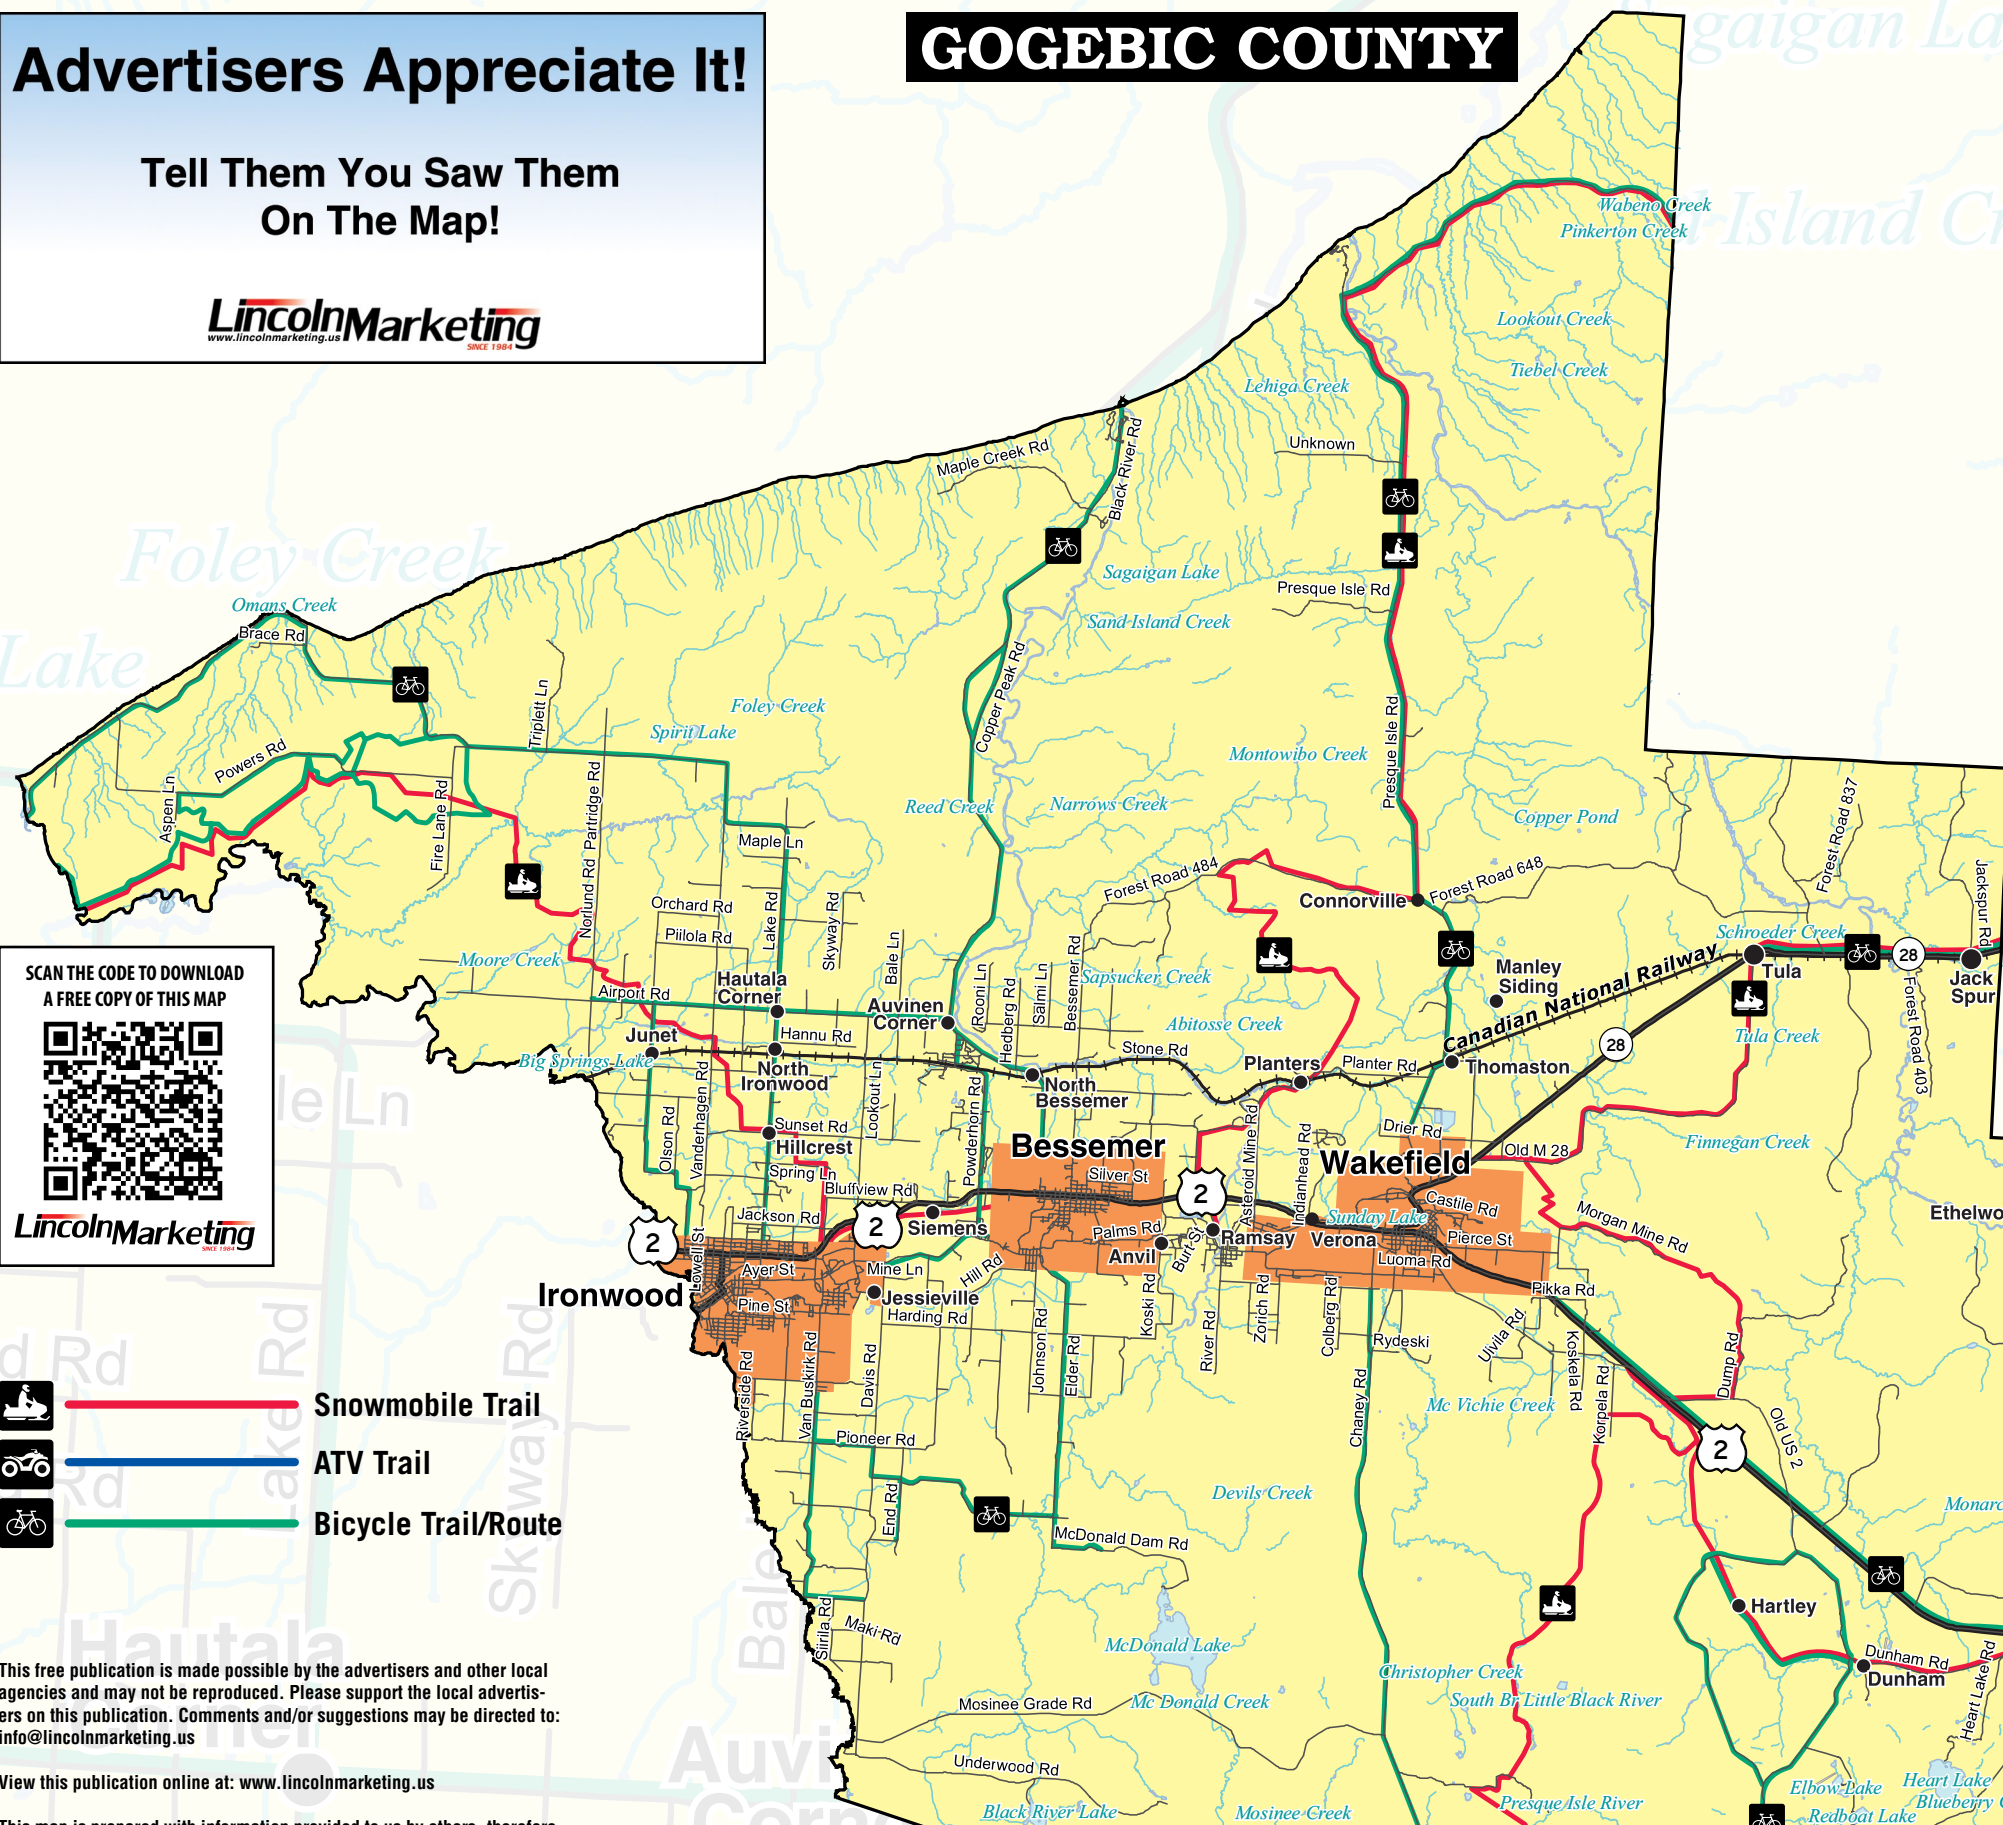

Advertisers Appreciate It!

Tell Them You Saw Them
On The Map!

GOGEBIC COUNTY

- Snowmobile Trail
- ATV Trail
- Bicycle Trail/Route

ADRC
Aging & Disability Resource Center
Of The Northwoods
Bringing People and Resources Together
800-699-6704
www.adrcofthenorthwoods.org
Serving Forest, Oneida, Vilas and Taylor County

Midwest Hardwood
We at Midwest Hardwoods can think of many reasons you should manage your timber...we'll help you focus on the most important ones.

Free Forestry Assistance To Private Landowners

Please contact our team at Park Falls Hardwoods Facility:
Cory Meyer
715-762-5600 office
715-661-0504 cell
Resource Manager
corymeyer@midwesthardwood.com

BEAVER LODGE
Casual Dining Full Liquor Bar
Motel • Sports TV's

Million $3 View
3 miles East on Hwy J
Left on Beaver Lodge Circle
Mercer, WI 54547
On Little Martha Lake
715-476-2149

FREE MAP
INCLUDES TRAILS

Iron & Vilas Counties, Wisconsin & Gogebic County, Michigan

Shop. Dine. Play. Stay.
LOCALLY
and help support businesses throughout your area.

CLARK + KENSINGTON
PAINT + PRIMER IN ONE
RANKED #1
BY A LEADING CONSUMER MAGAZINE.
STEIGER'S ACE

906-667-0201 • Bessemer, MI

RE/MAX ACTION NORTH

Our 2 Locations

1710 E. Cloverland Dr. Ironwood, MI
906-932-4110
886-734-4877

5211 Hwy. 51 Mercer, WI
715-476-2323
877-350-2323

www.RemaxActionNorth.com

For Advertising In Your Local Area
Call:
651-646-4674
LincolnMarketing

Walmart
Save money. Live better.
SUPERCENTER
8760 Northridge Way
Minocqua, WI 54548
715-356-1609
www.walmart.com

Midwest Hardwood
We at Midwest Hardwoods can think of many reasons you should manage your timber...we'll help you focus on the most important ones.