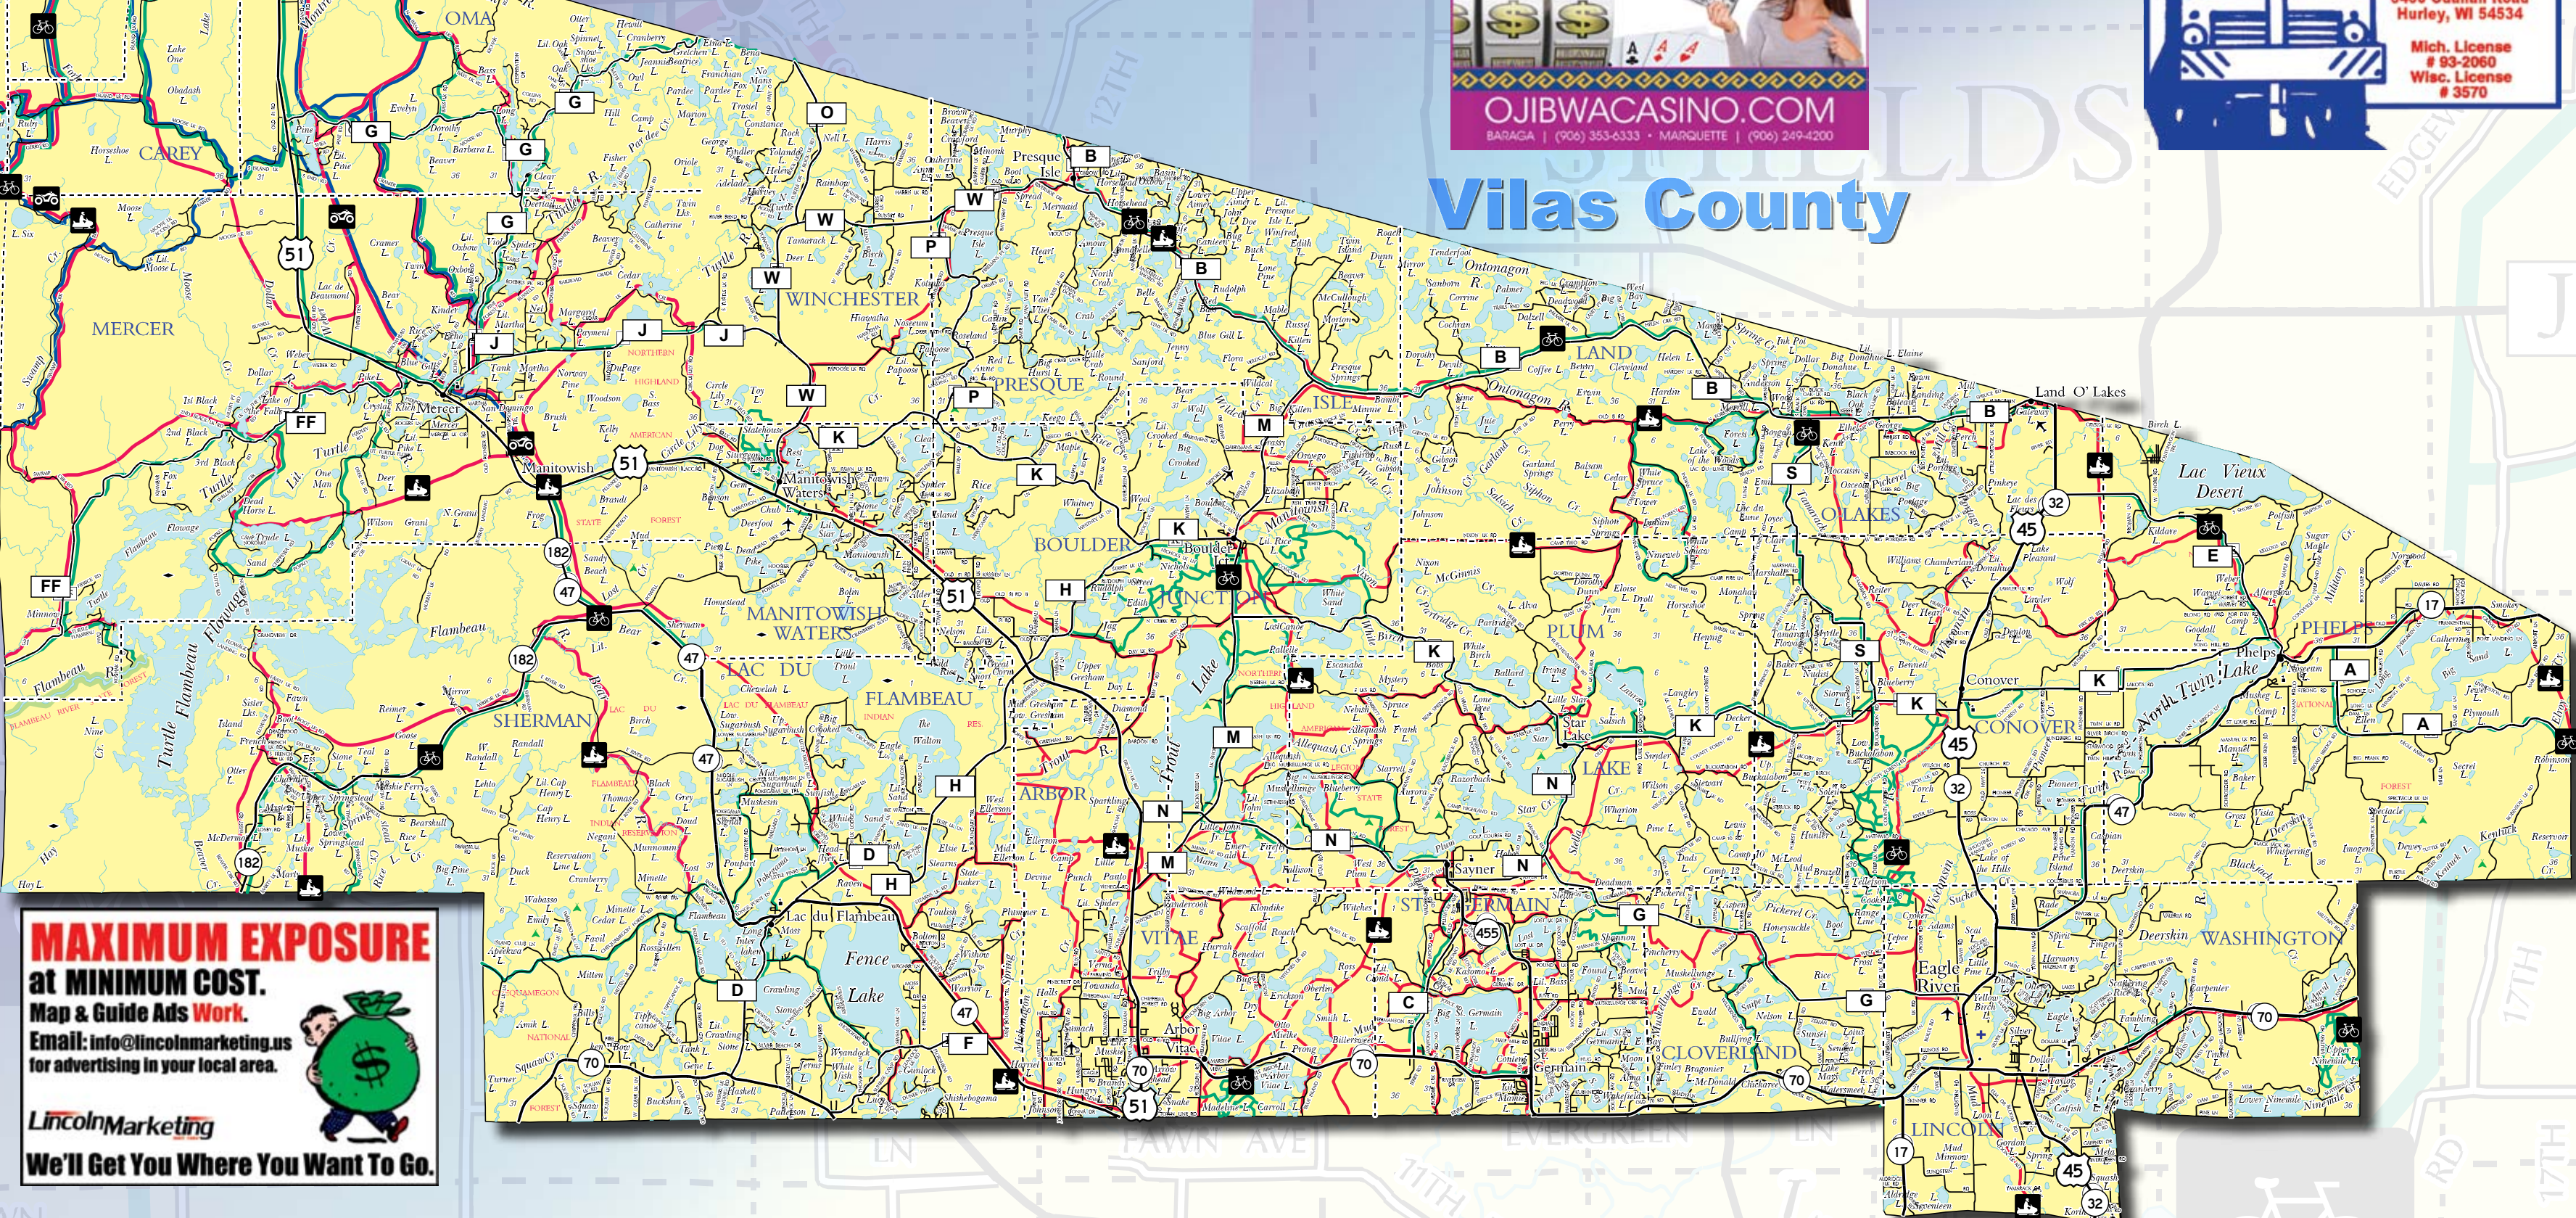

Vilas County

Shop • Dine • Play • Stay

Sale

WOUNDED WARRIORS GUIDE SERVICE

WOUNDED WARRIORS GUIDE SERVICE is a cost free guide service founded by veterans for veterans. We here at WOUNDED WARRIORS GUIDE SERVICE provide waterfront hunting and fishing opportunities for our vets that have been wounded serving our great nation. At WOUNDED WARRIORS GUIDE SERVICE we are always preparing for the seasons and decided that we want to share our great experiences with those who have sacrificed greatly for our country.

218-209-1230
Donations Accepted @
www.wwgsmn.com

Arbor Vitae Culver's

Welcome to delicious.

123 Hwy 51 North Arbor Vitae, WI 54568 • 715-358-3494

CLOVERLAND MOTORSPORTS, INC
Sales, Service, Parts & Rentals
Snowmobiles • ATVs • PWC
ATV & SNOWMOBILE RENTALS
ALL NEW POLARIS & SKI-DOO

In the Heart of Big Snow Country
Located 1 Mile East of Hurley, WI

POLARIS The Way Out. AUTHORIZED DEALER
ski-doo

300 E Cloverland Dr • Ironwood, MI 49938 • 800-932-1202
www.cloverlandmotorsports.com

Walmart
Save money. Live better.

Open 24 Hours
8760 Northridge Way
(by 70 West)
Minocqua, WI 54548
715-356-1609
www.walmart.com

LOCALLY

...and support the community you live in!