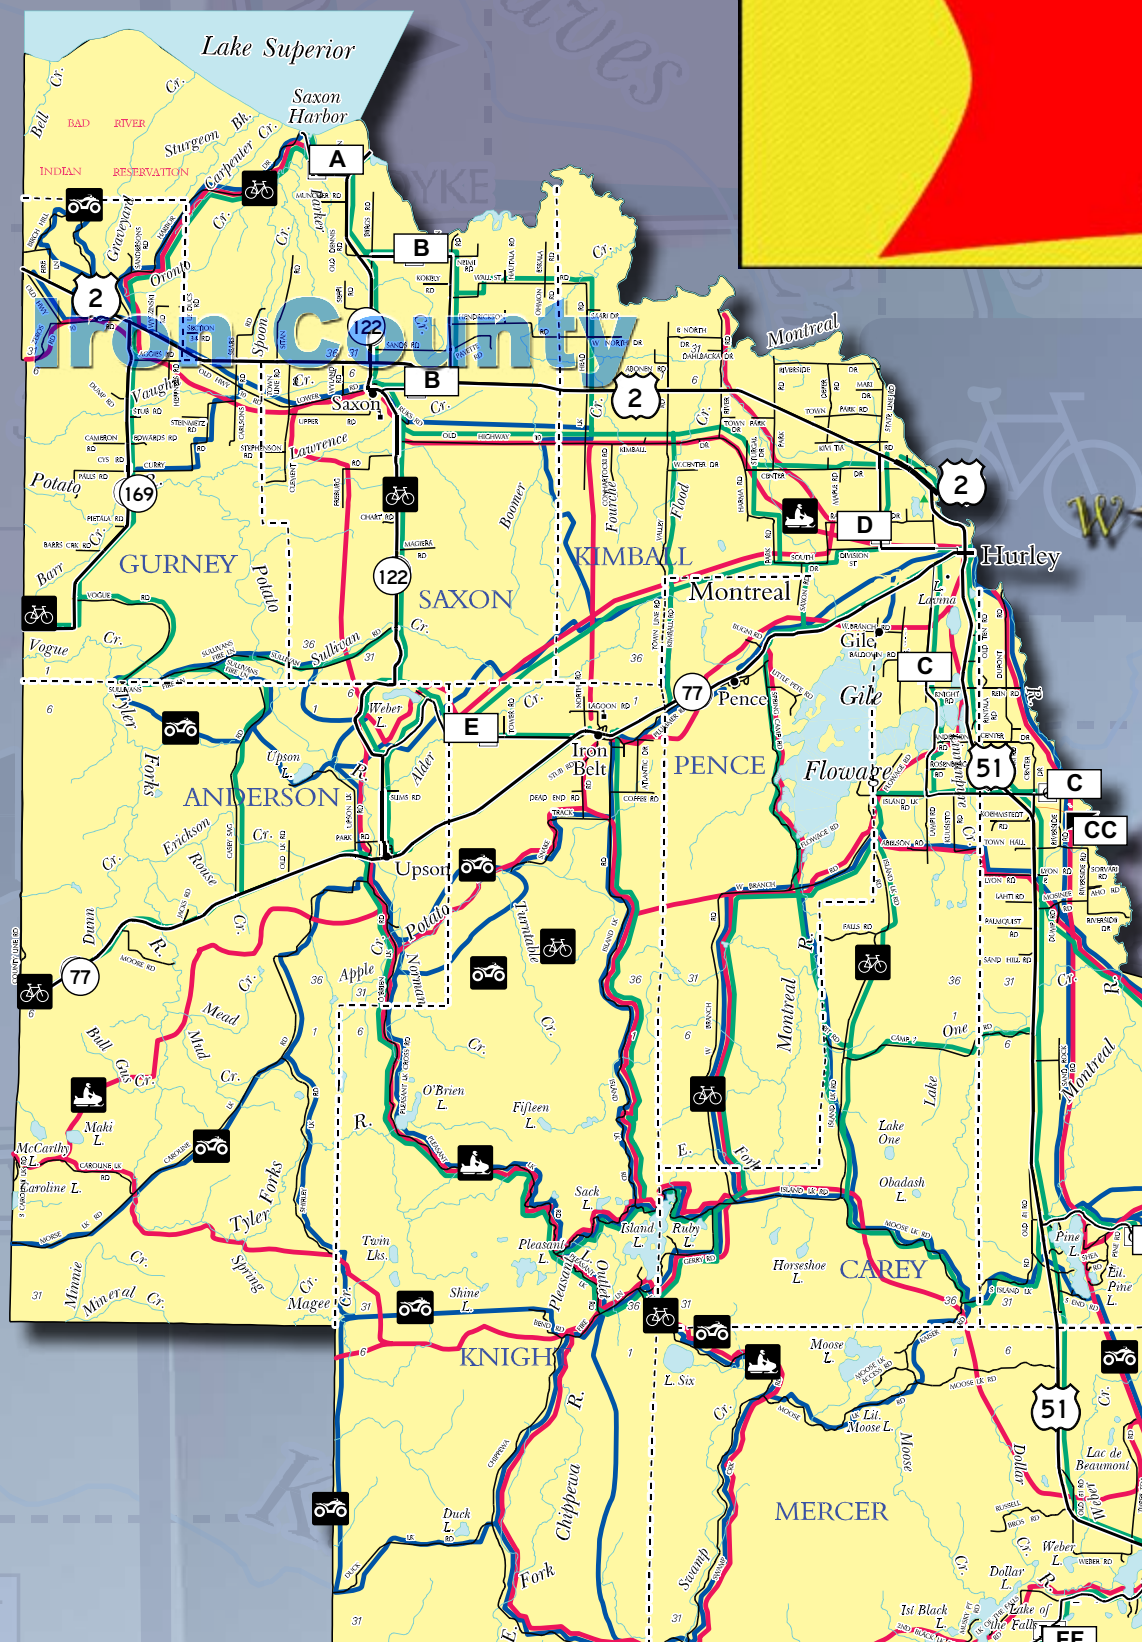

Shop. Dine. Play. Stay.
LOCALLY
and help support businesses throughout your area.

STEIGER'S ACE Hardware

Discover our **PAINt STUDIO!**

PREMIUM PAINT. INSPIRING COLORS. HELPFUL ADVICE.

... PAINT STUDIO ...

906-667-0201 • Bessemer, MI

MAXIMUM EXPOSURE
at MINIMUM COST.
Map & Guide Ads Work.
Email: info@lincolnmktg.us
for advertising in your local area.

LincolnMarketing
We'll Get You Where You Want To Go.

Iron County
Vilas County

Scan QR Code to go to the individual County Page

This free publication is made possible by the advertisers and other local agencies and may not be reproduced. Please support the local advertisers on this publication. Comments and/or suggestions may be directed to: info@lincolnmktg.us

This map is prepared with information provided to us by others, therefore, Lincoln Marketing and the advertisers assume no liability in regards to trails (including accuracy). Please respect private property and no trespassing signs. Stay on trails. Exercise extreme caution on all lakes and streams. Obey all state and local laws and ordinances. Do not operate snowmobiles on county roads or state highways.

View this publication online at www.lincolnmktg.us

Not your typical radio station...
100.7 RADIO NOW FM
YOUR HIT MUSIC STATION
Contact Radio Now at 800-236-5731

NO TALK, JUST MUSIC!

Boundary Waters- Well Done Water Systems
Plumbing & Heating
John Modjowski
JPS 230741 PW 6000
MNMP# 871-1279
MNMP# 230368

"We get to the POINT!"

24 Hour Customer Service
20+ Years' Experience in Water Systems

715-479-7678 • Cottage Care
690 State Hwy. 17 South • Point Well Restoration
Eagle River, WI 54521 • Hydro Heating

A1-GYPSY VILLA
LOCATED ON CRANBERRY LAKE
938 Gypsy Villa Ln., Eagle River, WI 54521

www.gypsyvilla.com
www.a1gypsyvilla.com

715-479-8644 for Brochure

"Each place is like a private home"

This Resort offers YOU more

MORE individual waterfront with each villa! MORE privacy your own private pier & beach. An individual house (villa) - no common walls. Spacious grounds, Pine and White Birch woods, additional MORE lakes - 28 connected navigable lakes. On premise boat launch. MORE play area - tennis, volleyball, horseshoe court, game room, middle playground, in-room whirlpool. A private boat for you. MORE Pontoon boats or fishing boats. Screen porches, fireplaces, TV/DVD. Kitchens that are fully furnished! MORE golf courses nearby go by car or boat. Restaurants to "hook to", next to no mosquitoes (end of June thru October). Your choice of Island or Mainland Cabins.

IRON & VILAS COUNTIES, WI & GOGEBIC COUNTY, MI

Recreational Trails Included

www.LincolnMarketing.us

FREE Local Area Map

OJIBWA CASINO
BARAGA • MARQUETTE

IN BARAGA ENJOY...
OVER 300 SLOTS, TABLE GAMES, CRAPS, ROULETTE, HOTEL, PRESSBOX SPORTS BAR, AND LUCKY 7'S RESTAURANT

IN MARQUETTE ENJOY...
ALL OF YOUR FAVORITE GAMING ACTION
JUDO'S PLACE, AND SNACK BAR

OJIBWACASINO.COM
BARAGA | (907) 353-6333 • MARQUETTE | (906) 249-4200