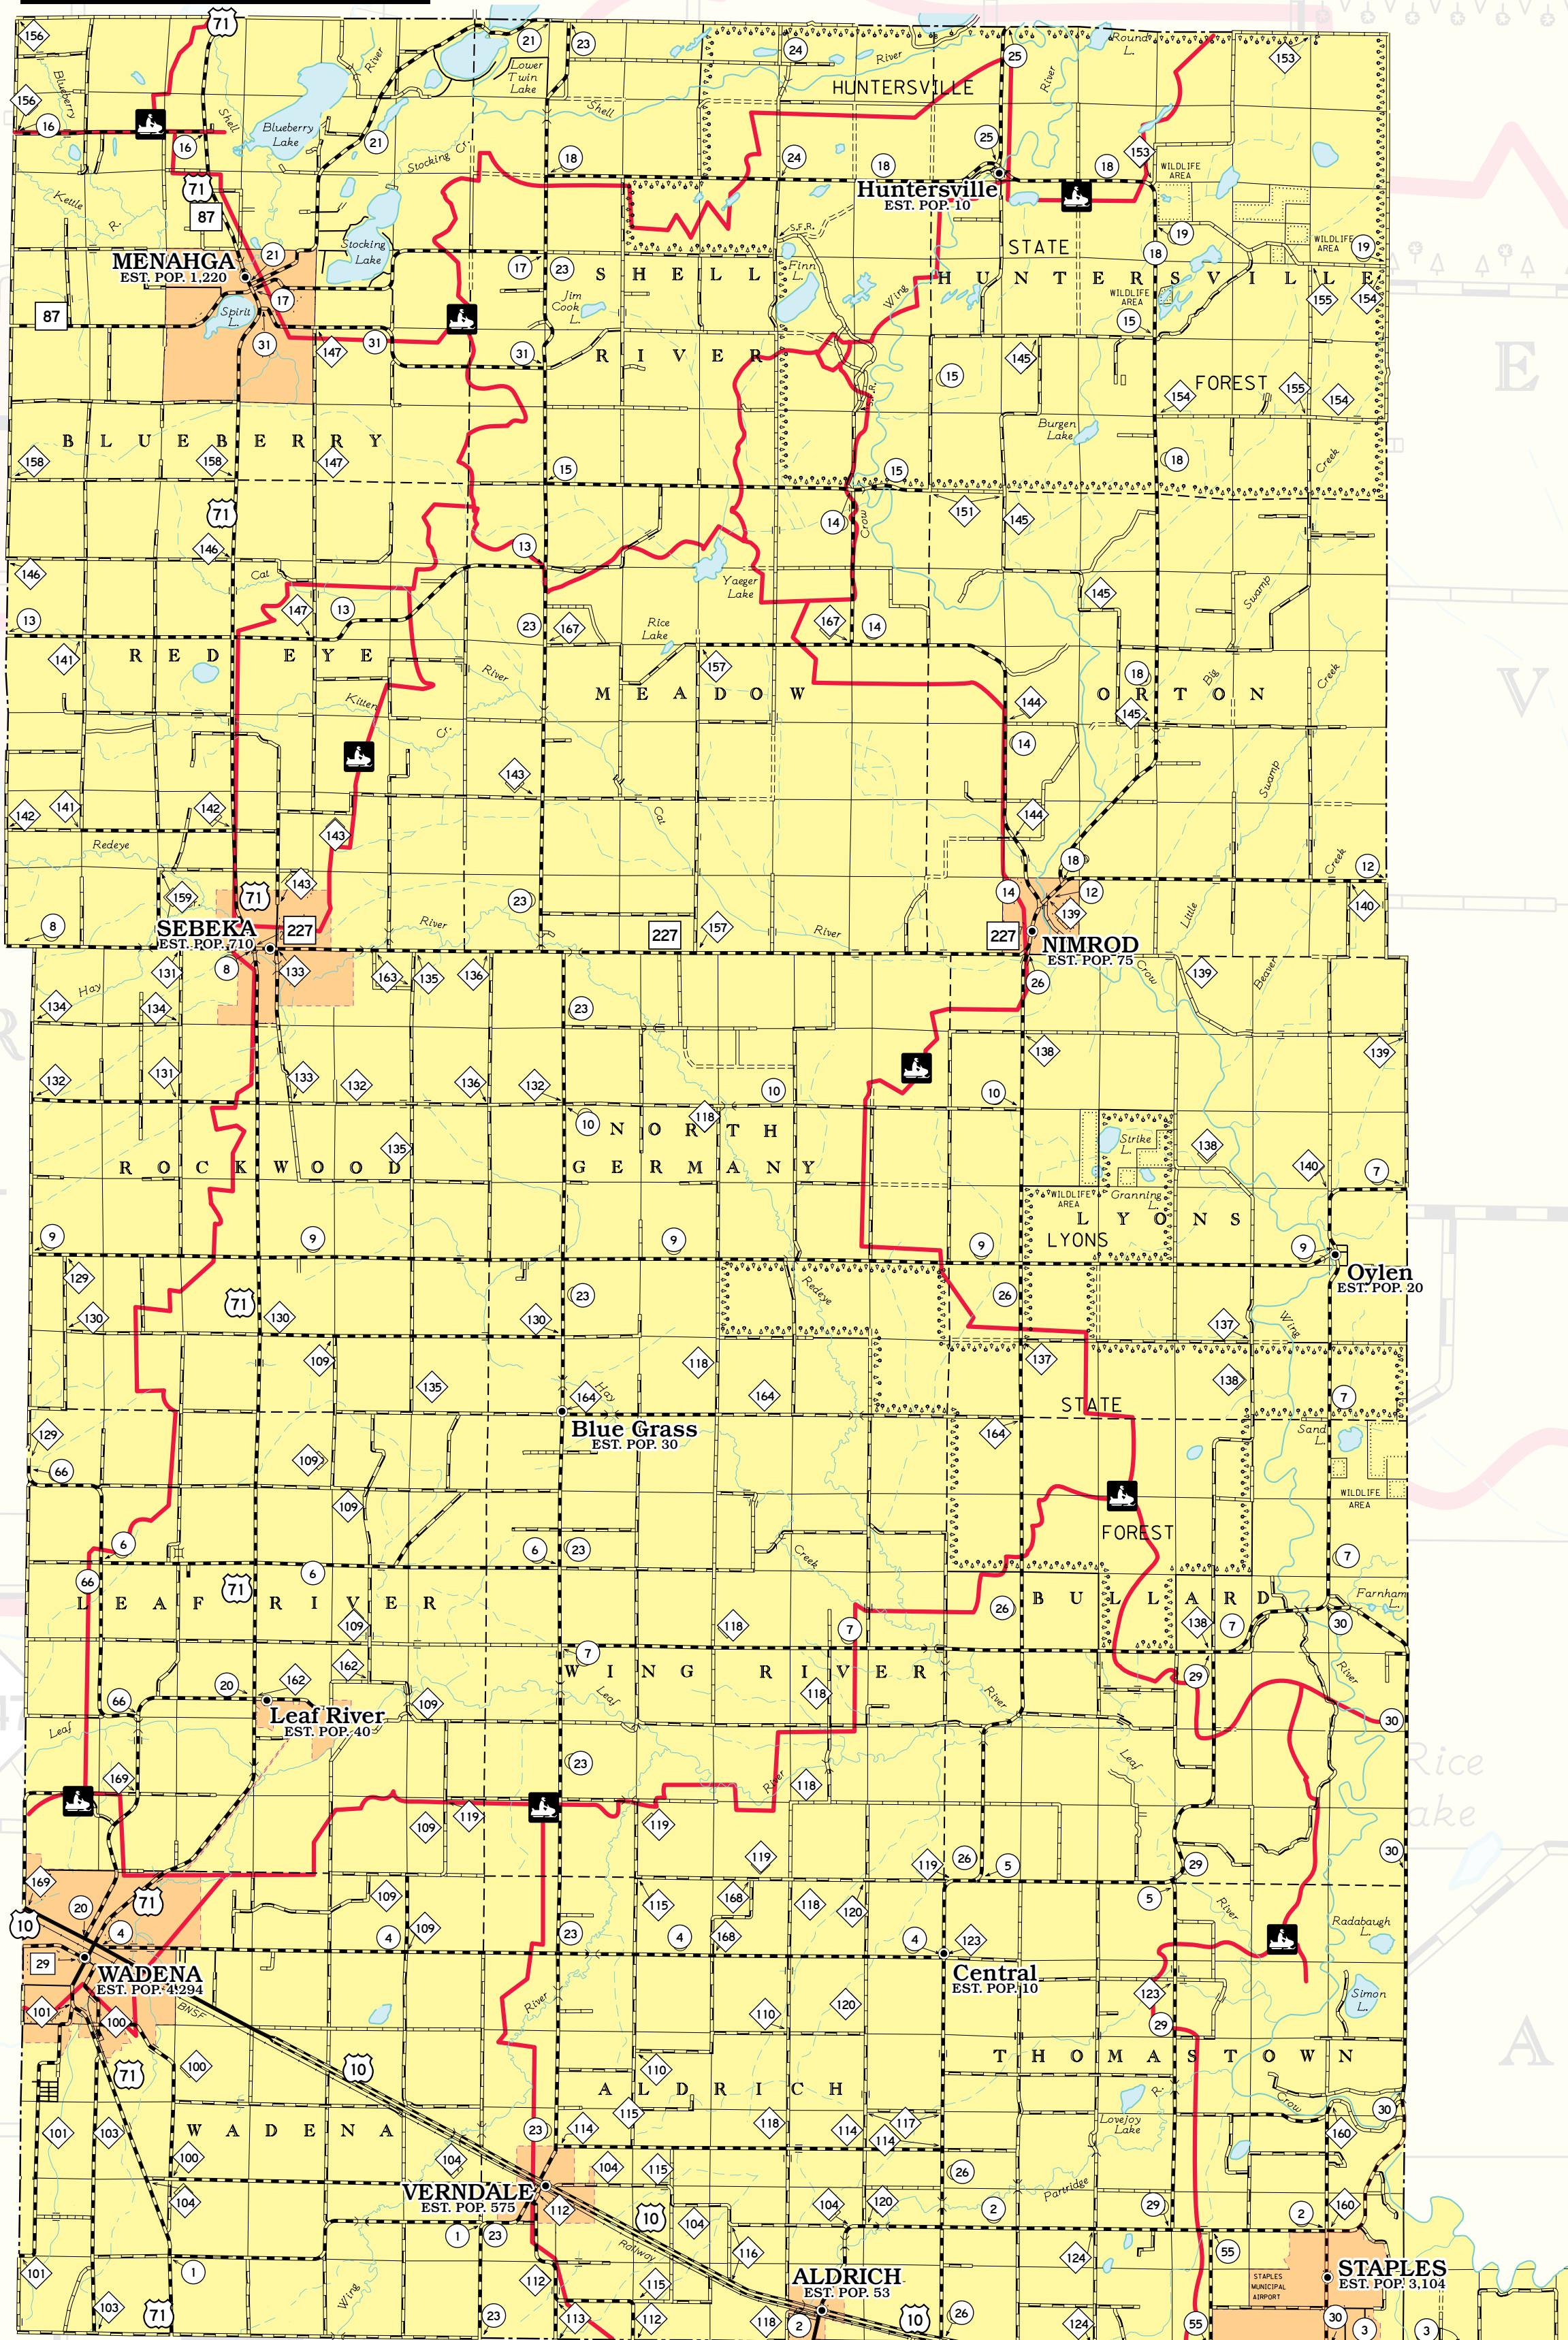

WADENA COUNTY

GLADEN CONSTRUCTION INC.
40730 US 71 LeRoy, MN
218-224-2237

- Excavation • Clearing
- Basements • Sand & Gravel
- Site Preparation & Development
- Road Building & Grading
- Black Dirt • Rip Rap
- Shoreline Stabilization & Restoration

www.gladenconstructioninc.com

Erik J. Olson, CPA, Ltd.

318 Jefferson St. S, Wadena
218-631-1405

We always welcome new business

Providing quality professional services!

We're here to serve you, whether you're an individual, partnership or corporation.

Give us a call and talk with one of our staff. We can help with your tax preparation, consulting, bookkeeping or payroll.

ProContractors
www.procontractorsmn.com

Agricultural • Commercial • Residential

For Estimates Call Randall Keranen (218) 255-1652

- All Steel Buildings
- Custom Homes
- Pole Buildings
- Roofing
- Garages
- Remodeling

Daniel Keranen (218) 255-2442

License #BC 20545441 Menahga, MN 56464

Real Country 102 **KRCQ** 102.3 FM

Wave 104.1 The Lakes Best Music!

KDLM AM 1340 "The Station You Can Count On"

TV3 LAKES AREA TELEVISION

218-847-5624 • FAX 218-847-7657

SCAN THE CODE TO DOWNLOAD A FREE COPY OF THIS MAP

LincolnMarketing

Rhodes Garden Center

Bulk Seed • Annuals • Perennials
Vegetable Plants • Seed Potatoes
Onion Sets • Shrubs • Trees

218-652-4188
Hwy. 34 & Co. Rd. 33 • www.rhodesgardencenter.com

Cracks Happen, Don't Feel Shattered, Call Us!

Auto Glass Repair & Replace

- Windshield Replacement
- Rock Chip Repair
- Mobile Service Available
- Pick-up & Delivery Available In Park Rapids

Residential & Commercial

- Insulated Glass Replacement
- Custom Cut Glass
- Custom Cut Mirrors
- Screen Repair

Tim Parker Family Glass
NGA 20 Years Experience
218-237-2300
1308 First St. • Park Rapids, MN
Locally Owned • Serving the Entire Area

We Work With Insurance

T&M's Gas, Oil & Auto Repair

Full Service Station With All Your Automotive Needs

- Brakes • Tune-Ups • Bulk Oil
- Transmissions • Tires • Mobile Service!

2 US Hwy 71 S., Sebekka, MN 56477 • (PO Box 332)

218-837-5144
www.TandMsGasOilAutoRepair.com

THORSON TRUCKING

NATION-WIDE TRUCKLOAD SERVICE

- SHORT & LONG HAUL -

SERVING CENTRAL NORTH WEST MINNESOTA TO THE TWIN CITIES

OVER 45 YEARS OF SERVICE

1-888-968-2675 • 218-968-2223

Jacks Siding & Seamless Gutter

Serving The Park Rapids Area

Nevis

218-652-2404 Or Cell: 218-255-1220

Hubbard & Wadena Counties, Minnesota

SCHAEFER AUTO Recycling

"WE DEAL IN COMPRESSED STEEL"

Quality Used Parts & Rebuilt Vehicles For Sale

Stop in for an awesome deal!

QUICK, COMPETITIVE PAYMENT
STEEL - CAR BODIES - MACHINERY

Now buying scrap, car bodies, machinery & prepared iron

Located in the Industrial Park, Menahga MN
218-564-4343
Parts:
218-564-4889
schaeferauto.com

THE OLD SCHOOLHOUSE

2335 Monroe Ave. S.W.
Bemidji, MN 56601