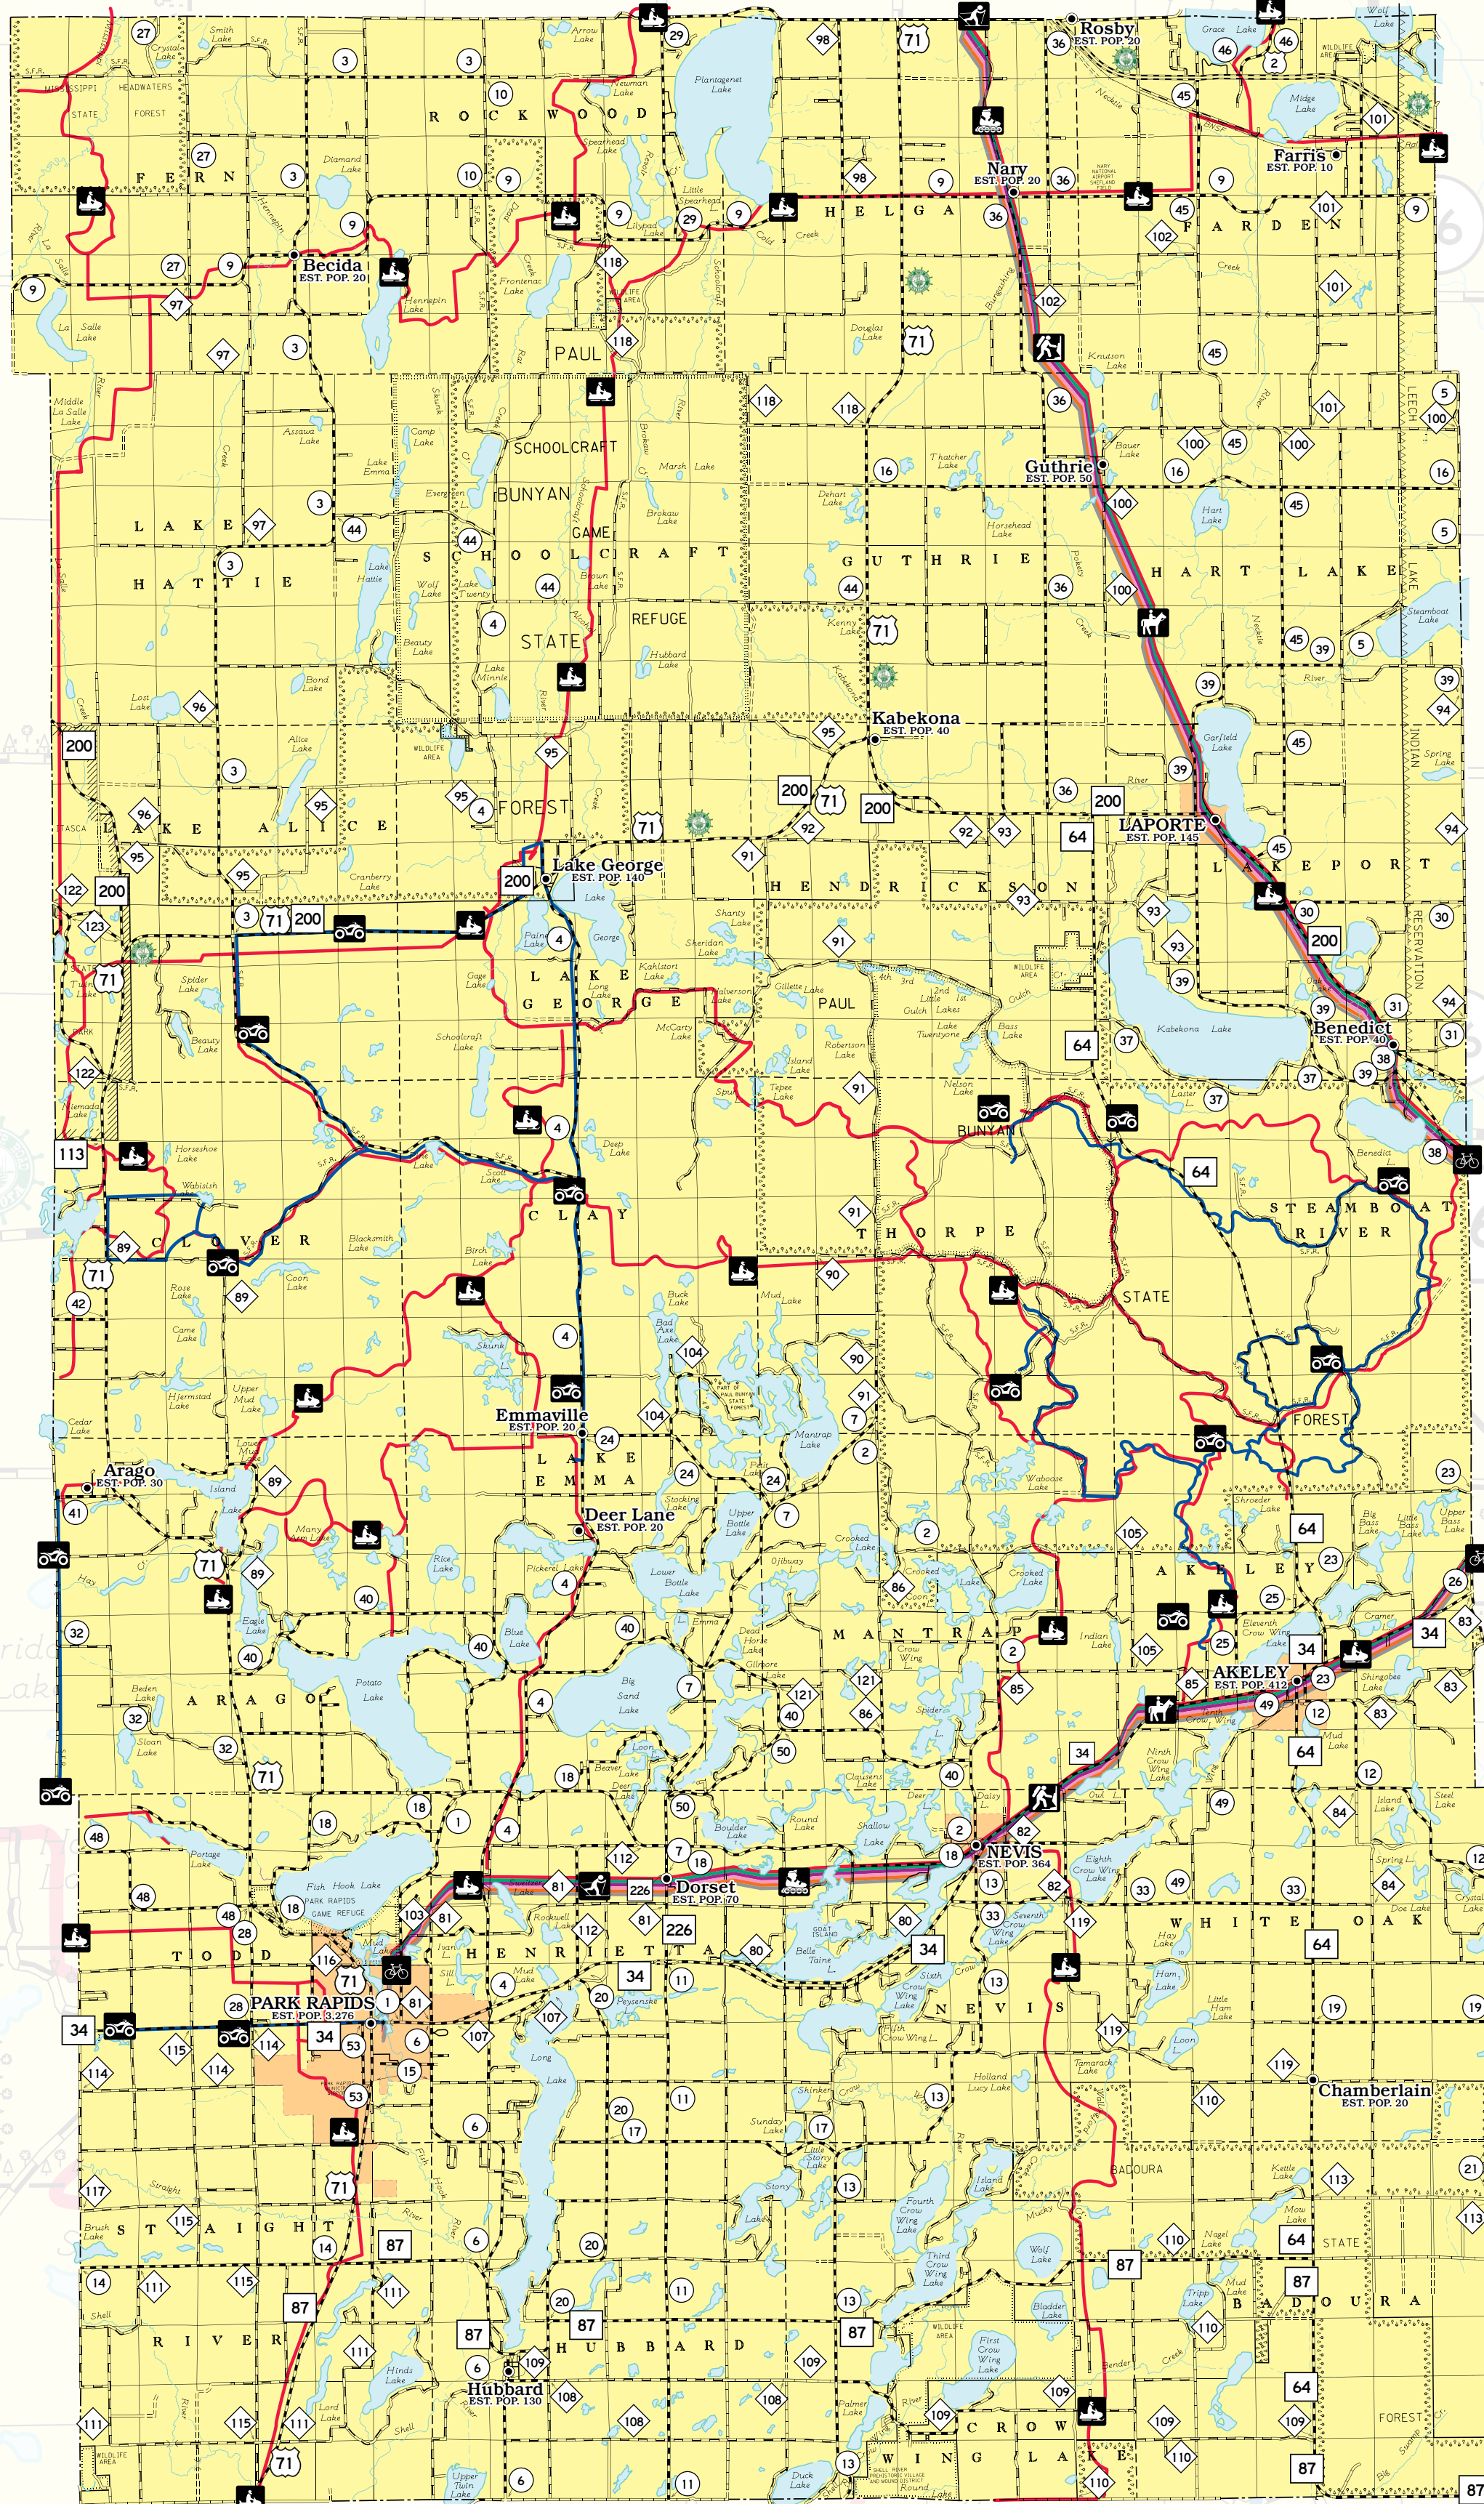

GLADEN CONSTRUCTION INC.
40739 US 71 Laporte, MN
218-224-2237

- Excavation • Clearing
- Basements • Sand & Gravel
- Site Preparation & Development
- Road Building & Grading
- Black Dirt • Rip Rap
- Shoreline Stabilization & Restoration

www.gladenconstructioninc.com

HUBBARD COUNTY

Rhodes Garden Center

Bulk Seed • Annuals • Perennials
Vegetable Plants • Seed Potatoes
Onion Sets • Shrubs • Trees

218-652-4188
Hwy. 34 & Co. Rd. 33 • www.rhodesgardencenter.com

Hubbard & Wadena Counties, Minnesota

SCHAEFER AUTO Recycling

"WE DEAL IN COMPRESSED STEEL"
Quality Used Parts & Rebuilt Vehicles For Sale
Stop in for an awesome deal!

QUICK, COMPETITIVE PAYMENT
STEEL - CAR BODIES - MACHINERY

Now buying scrap, car bodies, machinery & prepared iron

Located in the Industrial Park, Menahga MN
218-564-4343
Parts:
218-564-4889
schaeferauto.com

Cracks Happen, Don't Feel Shattered, Call Us!

Auto Glass Repair & Replace
• Windshield Replacement
• Rock Chip Repair
• Mobile Service Available
• Pick-up & Delivery Available
In Park Rapids

Residential & Commercial
• Insulated Glass Replacement
• Custom Cut Glass
• Custom Cut Mirrors
• Screen Repair

We Work With Insurance

Tim Parker Family Glass
NGA 20 Years Experience
218-237-2300
1308 First St. • Park Rapids, MN
Locally Owned • Serving the Entire Area

T&M's Gas, Oil & Auto Repair

Full Service Station With All Your Automotive Needs

• Brakes • Tune-Ups • Bulk Oil
• Transmissions • Tires • Mobile Service!

2 US Hwy 71 S., Sebeka, MN 56477 • (PO Box 332)

218-837-5144
www.TandMsGasOilAutoRepair.com

THORSON TRUCKING

NATION-WIDE TRUCKLOAD SERVICE

- SHORT & LONG HAUL -

SERVING CENTRAL NORTH WEST MINNESOTA TO THE TWIN CITIES

OVER 45 YEARS OF SERVICE

1-888-968-2675 • 218-968-2223

Jacks Siding & Seamless Gutter

Serving The Park Rapids Area

Nevis
218-652-2404 Or Cell: 218-255-1220