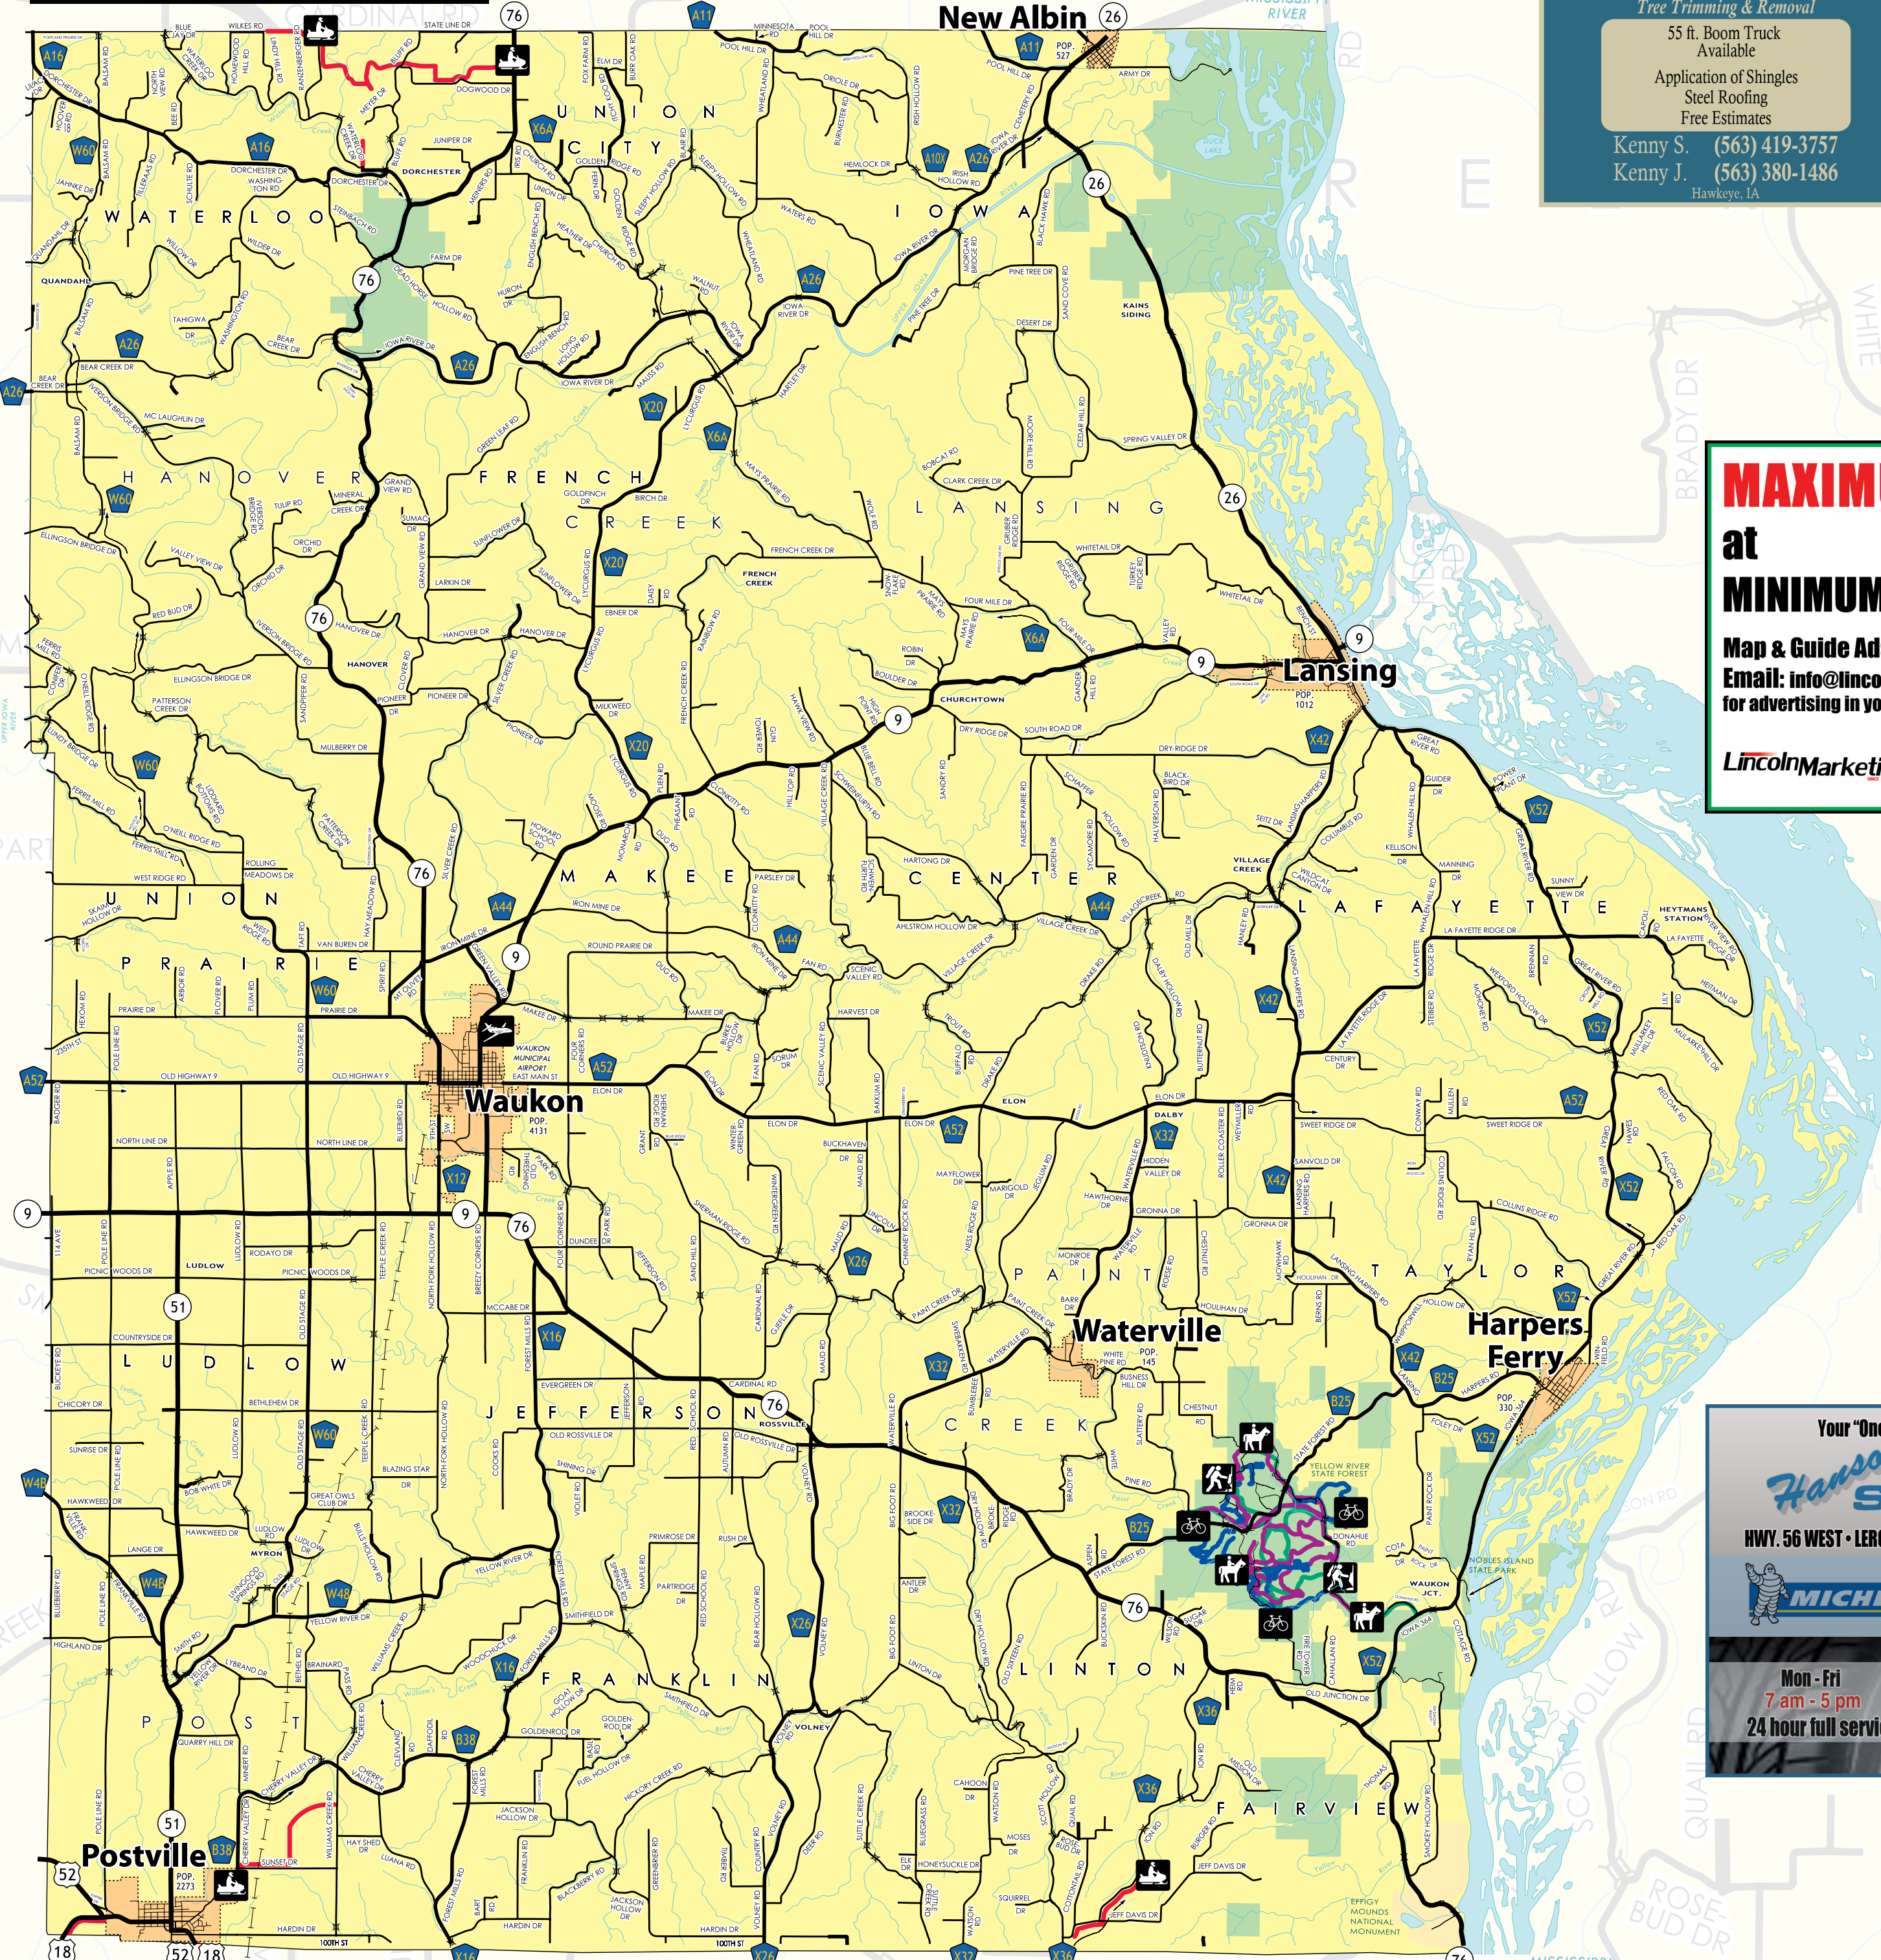

ALLAMAKEE COUNTY

- Snowmobile Trail
- Bicycle Trail/Route
- Airport Locator
- Equestrian Trail
- Hiking/Walking Trail

Advertisers Appreciate It!

Tell Them You Saw Them On The Map!

LincolnMarketing

Becker & Son Tree Service
Tree Trimming & Removal

55 ft. Boom Truck Available

Application of Shingles
Steel Roofing
Free Estimates

Kenny S. (563) 419-3757
Kenny J. (563) 380-1486
Hawkeye, IA

SPILLVILLE LOCKER, INC

"THAT DISTINCTIVE OLD WORLD FLAVOR!"
101 River Street, Spillville, IA
563-562-3557
www.spillvillelocker.com

Get All Your Meat For Your Grilling & Processing Needs Here!

Hours:
Monday-Friday 8am-5pm
Saturday 8am-Noon
Closed Sunday

RIDE SMART. RIDE SAFE. RIDE POLARIS.

TERRAIN DOMINATION POLARIS
TerrainDomination.com

FREE MAP INCLUDES TRAILS

Howard, Winneshiek & Allamakee Counties, Iowa

MAXIMUM EXPOSURE at MINIMUM COST.

Map & Guide Ads Work.
Email: info@lincolnmktg.com for advertising in your local area.

LincolnMarketing **We'll Get You Where You Want To Go.**

D-BAR-J TRANSPORT

Trucking and Brokerage
563-535-7669

Waukon, IA
dbarj@acegroup.cc
Flatbed, Stepdeck, RGN & Van:
Truckload & LTL in 48 States

AGRO-CULTURE LIQUID FERTILIZERS

Fertilizer And Chemical Sales.

Serving Northeast Iowa Under Agmerica Northeast, LLC

Steve Darrington **563-380-2933**

U Call I Haul

Livestock Hauling

Dow AgriSciences Mycogen SEEDS

Enlist PRAIRIE Brand Seed

Gerald Tieskotter
Mycogen Seeds & Prairie Brand Seed
563-776-6308 or 641-220-3187

Classic Hits **KVIK 104.7**

K-Viking Gold

Bluff Country **KNE 103.5**

JED'S CONSTRUCTION LLC

Specializing in Ag. Concrete Work

Commercial • Agricultural Flatwork
Poured Walls • Free Estimates

James Hoover • Owner
Elma • 641-330-4504

Your "One Stop Shop" for Tires & Service!

Hanson TIRE SERVICE, INC.

HWY. 56 WEST • LEROY, MN • (507) 324-5638 • 1-800-798-5638

MICHELIN FIRESTONE

Mon - Fri 7 am - 5 pm Sat 7 am - noon
24 hour full service on the farm

Also Visit us at 1400 Energy Drive Preston, MN (507) 765-9871

Buyers Market Auto Sales & Auto Detailing

BEHIND FAREWAY STORE ALSO MORE CARS AT THE OLD SIX DAY FURNITURE PARKING LOT!

201 1ST AVE. WEST CRESCO, IOWA 52136

563-203-8014
OPEN MONDAY-FRIDAY 8 A.M.-5 P.M.
SATURDAY 9 A.M. - 1 P.M.

WE NOW HAVE A CERTIFIED MECHANIC!

WE CAN DO: DOMESTIC & FOREIGN CARS, TUNE-UPS, BRAKES, CHECK ENGINE, LIGHTS, ABS, SUSPENSION, ELECTRICAL, BASIC AUTO & TRUCK NEEDS, OIL CHANGES. CALL FOR AN APPOINTMENT TODAY!

SPECIAL $29.95 OIL CHANGE

Paul Lovell Keith Wherry

CRESCO Bicycles

225 North Elm • Cresco, IA 52136
(563) 547-2877
crescobicycles.com

IT MAKES CENTS

LOCAL COUPONS INSIDE

LM

Support Your Local Merchants

Scan The QR Code For Free Online Coupons

LincolnMarketing

HRS

Herold - Reicks - Surveying

Land & Construction Surveying
ALTA & FEMA Surveying

Paul R. Herold, PLS 563-380-2387
Kirk D. Reicks, PLS 563-880-4888

641-394-2725

www.hrsurveying.com
10 E Main St • New Hampton, IA