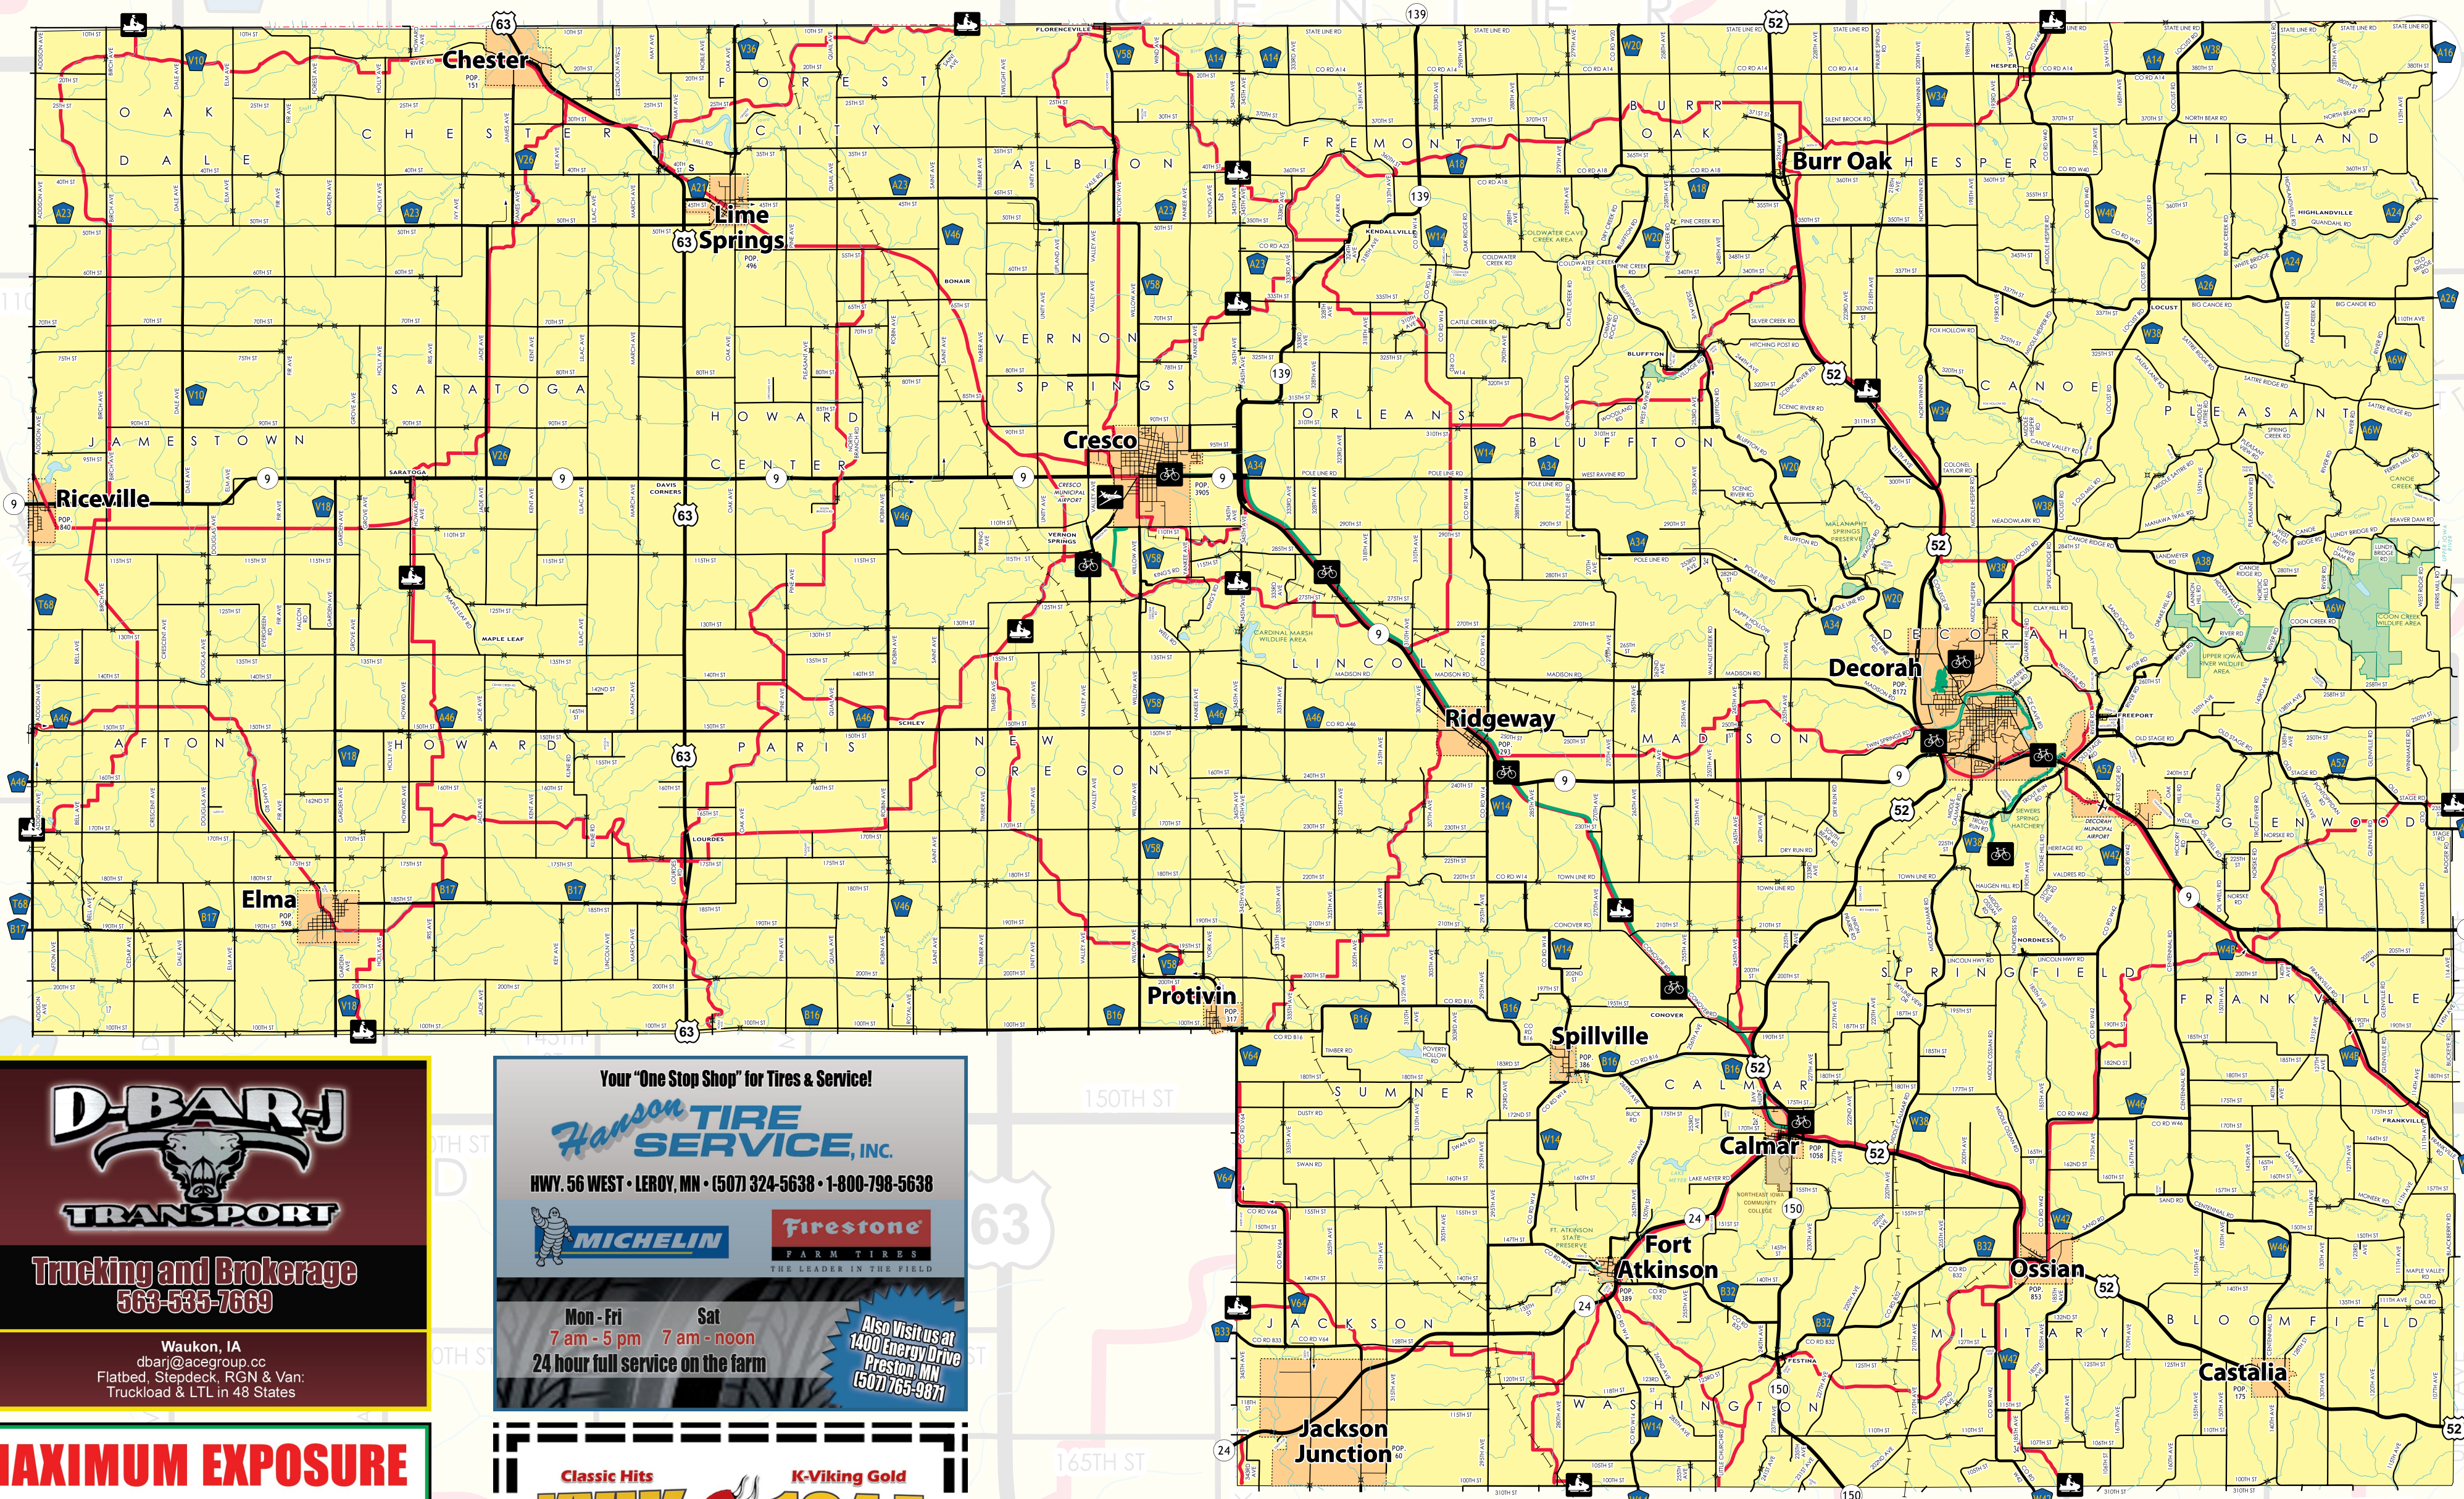

HOWARD COUNTY

WINNESHIEK COUNTY

FREE MAP INCLUDES TRAILS
Howard, Winneshiek & Allamakee Counties, Iowa

AGRO-CULTURE
LIQUID
FERTILIZERS

Fertilizer And Chemical Sales.
 Serving Northeast Iowa Under Agmerica Northeast, LLC

Steve Darrington **563-380-2933**

D-BAR-J TRANSPORT
Trucking and Brokerage
 563-535-7669
 Waukon, IA
 dbarj@acegroup.cc
 Flatbed, Stepdeck, RGN & Van
 Truckload & LTL in 48 States

Your "One Stop Shop" for Tires & Service!
Hanson TIRE SERVICE, INC.
 HWY. 56 WEST • LEROY, MN • (507) 324-5638 • 1-800-798-5638

Advertisers Appreciate It!

Tell Them You Saw Them On The Map!

LincolnMarketing

Becker & Son Tree Service
Tree Trimming & Removal

55 ft. Boom Truck Available

Application of Shingles
Steel Roofing
Free Estimates

Hours:
Monday-Friday 8am-5pm
Saturday 8am-Noon
Closed Sunday

RIDE SMART. RIDE SAFE. RIDE POLARIS.

TERRAIN DOMINATION POLARIS
TerrainDomination.com

FREE MAP INCLUDES TRAILS

Howard, Winneshiek & Allamakee Counties, Iowa