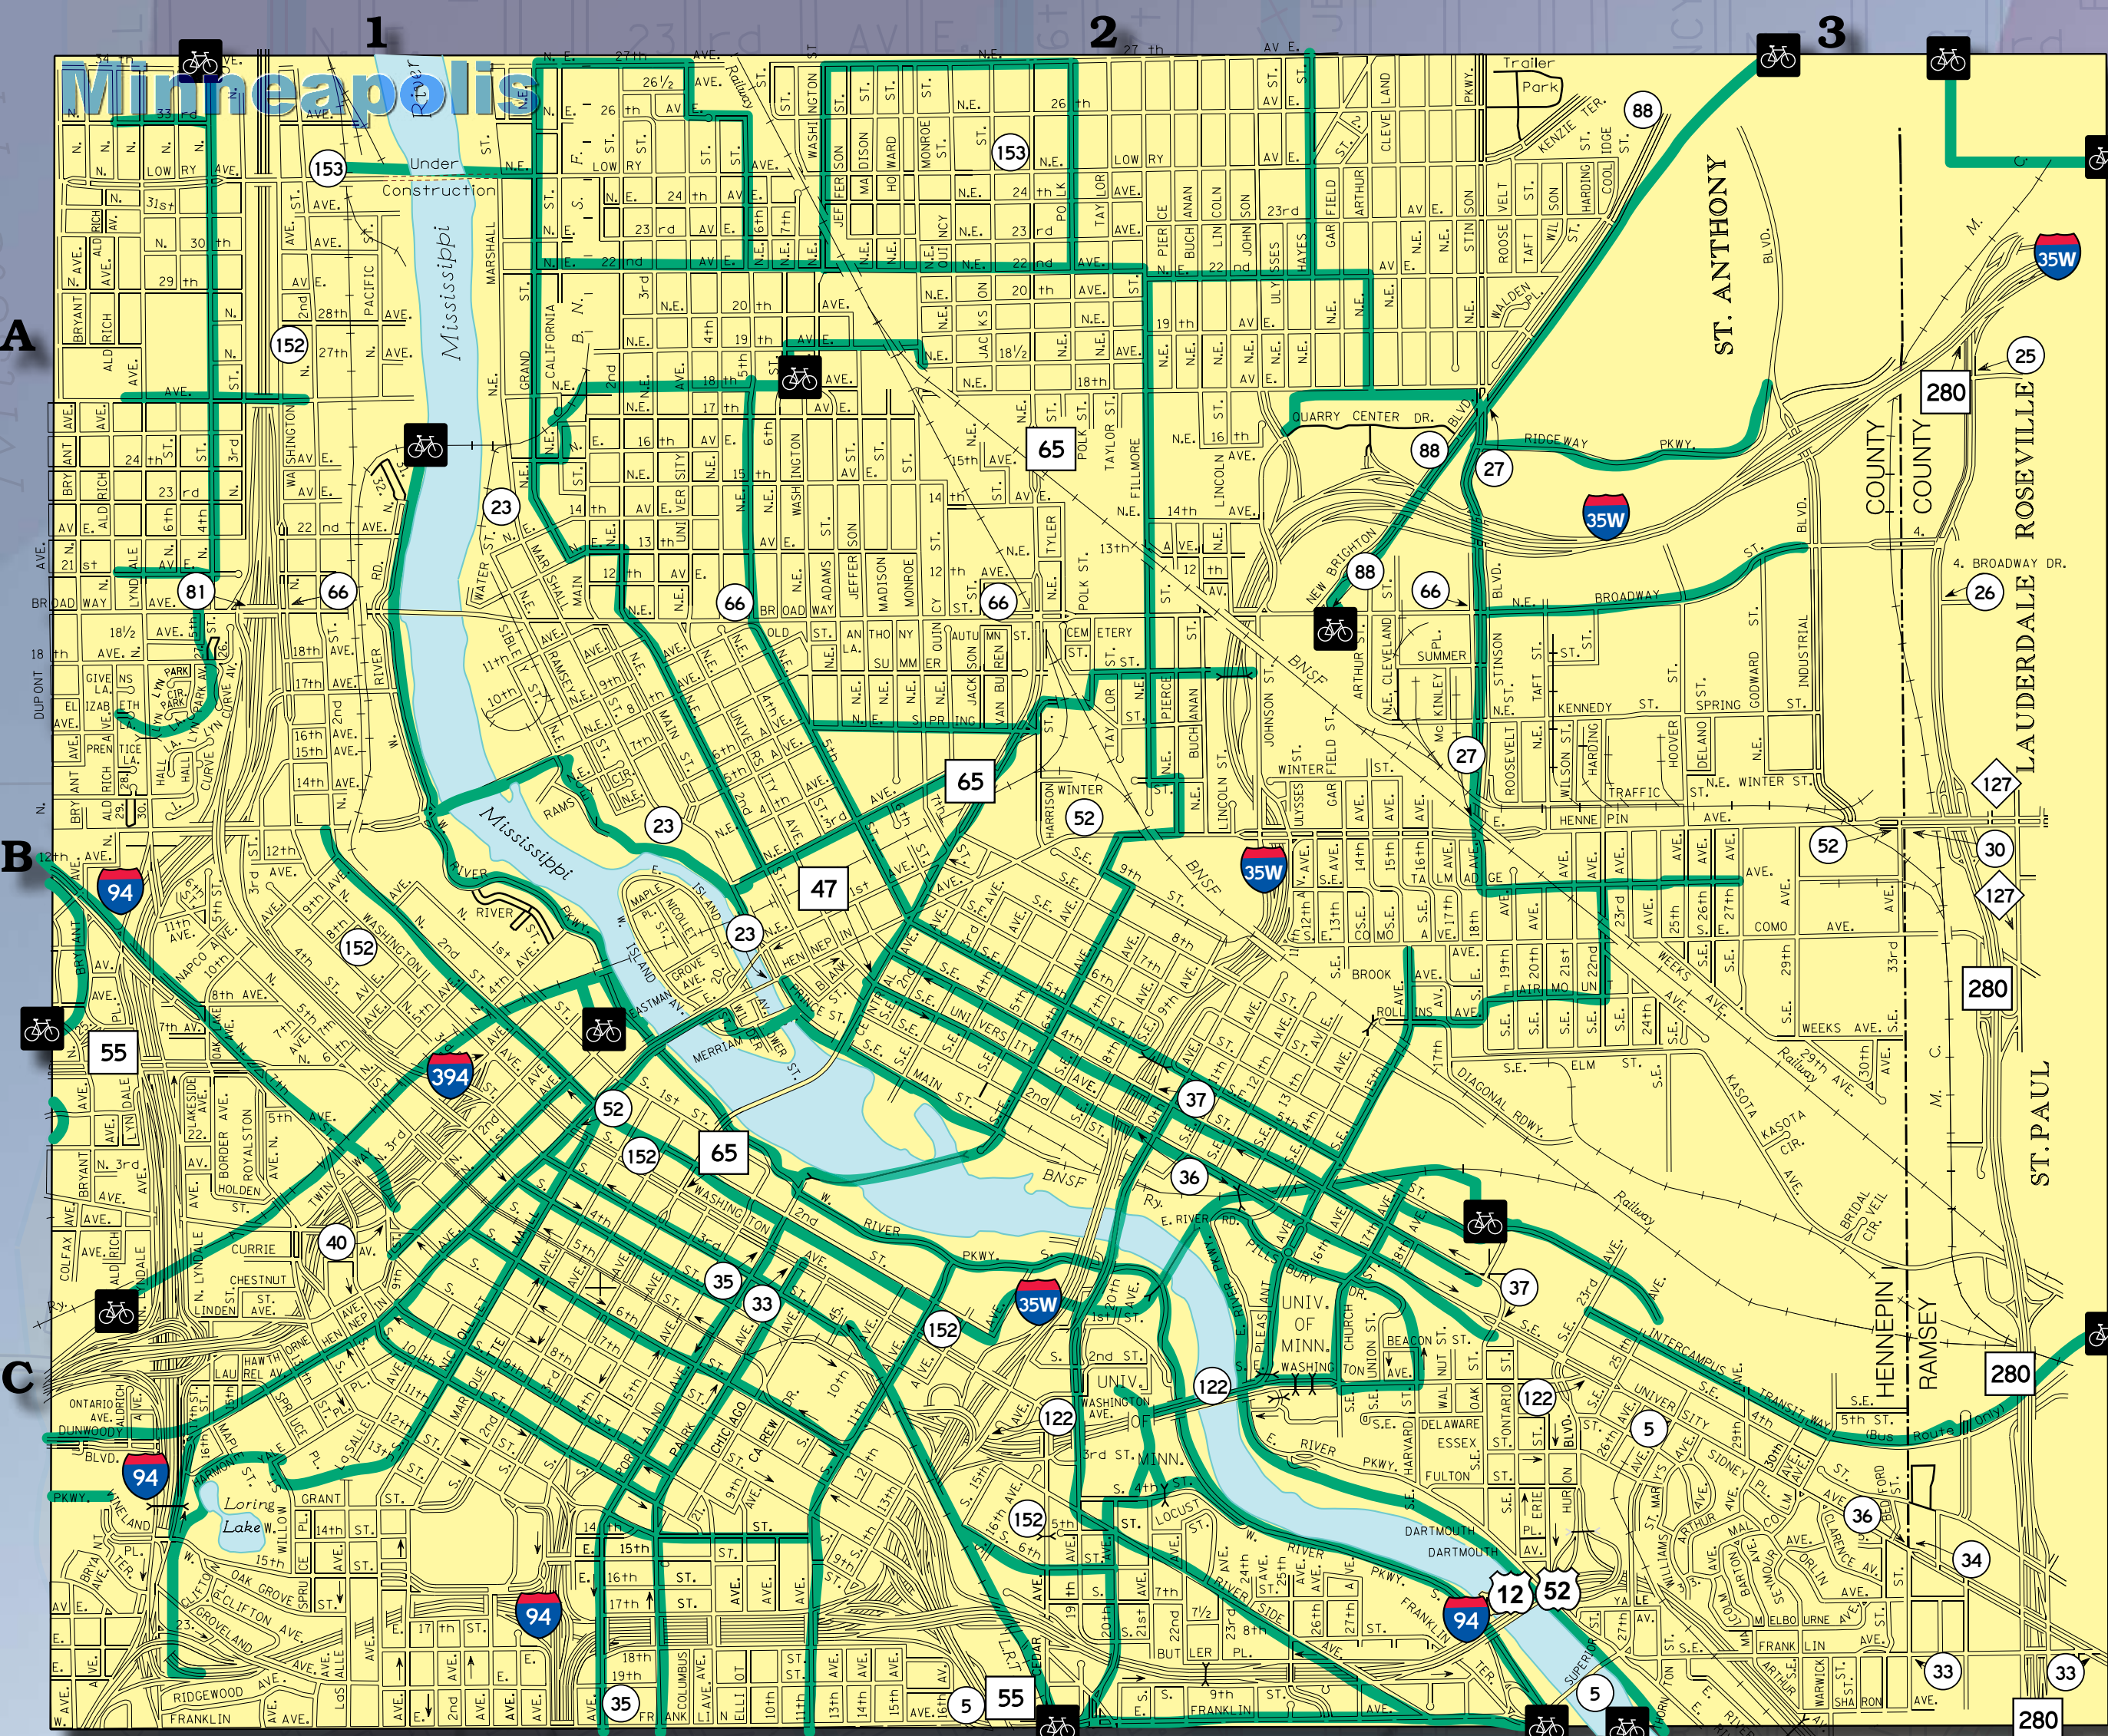

View this publication online at [www.LincolnMarketingus](http://www.LincolnMarketingus)

**Minneapolis Street Index**

Adams St - A2	Fairmount Ave - B3	Madison St - A2	Sharon Ave - C3
Aldrich Ave - A1	Fillmore St - A2	Main St - A1	Sibley St - B1
Arthur Ave - C1	Franklin Ave - C1	Malcolm Ave - C3	Sidney Pl - C3
Arthur St - A2	Franklin Ter - C3	Maple Pl - B2	Spring St - B2
Autumn St - B2	Fulton St - C3	Maple St - C1	Spruce Pl - C1
Bank St - B2	Garfield St - A2	Marquette Ave - C1	St. Mary's Ave - C3
Barton Ave - C3	Givens La - B1	Marshall St - A1	Stinson Blvd - B3
Beacon St - C2	Godward St - B3	McKinley Pl - B3	Stinson Pkwy - A3
Bedford St - C3	Grand St - A1	Melbourne Ave - C3	Summer St - B2
Border Ave - B1	Grant St - C1	Merriam St - B2	Superior St - C3
Bridal Veil Cir - C3	Grove St - B2	Monroe St - A2	Taft St - A3
Broadway Ave - B1	Groveland Ave - C1	Napco Ave - B1	Talmadge Ave - B2
Brook Ave - B2	Hall Curve - B1	New Brighton Blvd - A3	Taylor St - A2
Bryant Ave - A1	Hall La - B1	Nicollet Blvd - C1	Thornton St - C3
Buchanan St - A2	Harding St - A3	Nicollet St - B2	Traffic St - B3
Butler Pl - C2	Harrison Pl - C1	Oak Grove St - C1	Towers Way - C1
California St - A1	Harrison St - B2	Oak Lake Ave - B1	Tyler St - A1
Carew Dr - C2	Harvard St - C3	Oak St - A2	Ulysses St - A2
Cedar Ave - C1	Hawthorne Ave - C1	Old St. Anthony La - B2	Union St - C2
Cemetery St - B2	Hayes St - A2	Ontario Ave - C1	University Ave - A2
Central Ave - B2	Hennepin - Ave - B2	Ontario St - C3	Van Buren St - B2
Central Ave - B2	Holden St - C1	Orin Ave - C3	Walden Pl - A3
Chestnut St - C1	Hoover St - B3	Orin Ave - C3	Walnut St - C3
Chicago Ave - C2	Howard St - A2	Pacific St - A1	Warwick St - C3
Church St - C2	Huron Blvd - C3	Park Ave - C2	Washington Ave - A1
Clarence Ave - C3	Industrial Blvd - B3	Pierce St - A2	Washington St - A2
Cleveland St - A2	Inter-campus Transit Way - C3	Pleasant Ave - C2	Water St - B1
Clifton Pl - C1	Jackson St - A2	Polk St - A2	Weeks Ave - B3
Como Ave - B2	Jefferson St - B2	Portland Ave - C2	Wilder St - B2
Coolidge St - A3	Johnson St - A2	Powder St - B2	Williams Ave - C3
Currie Ave - C1	Kasota Ave - B3	Prentice La - B1	Willow St - C1
Dartmouth Pl - C3	Kasota Cir - B3	Prince St - B2	Wilson St - A3
Dartmouth Ave - C3	Kennedy St - B3	Quarry Center Dr - A2	Wineland Pl - C1
Delano St - B3	Kenzie Ter - A3	Ramsay Cir - B1	Winter St - B2
Delaware St - C3	Lakeside Ave - B1	Ramsay St - B1	Yale Ave - C3
Diagonal Rdwy - B3	LaSalle Ave - C1	Ridgeway Pkwy - A3	
Dunwoody Blvd - C1	Lincoln St - A2	Ridgewood Ave - C1	
Dupont Ave - B1	Linden Ave - C1	River Dr - C2	
Eastman Ave - B2	Locust St - C2	River Pkwy - C2	
Elizabeth La - B1	Loring Lake W - C1	River Rd - B1	
Elliot Ave - C2	Lovoy Ave - A1	River St - B1	
Elm St - B3	Lyn Curve Ave - B1	Riverside Ave - B2	
Erie St - C3	Lyn Park Ave - B1	Rollins Ave - C3	
Essex St - C3	Lyn Park La - A1	Roosevelt St - A3	
	Lyndale Ave - B1	Royalston Ave - B1	
	Lyndale Pl - B1	Seymour Ave - C3	