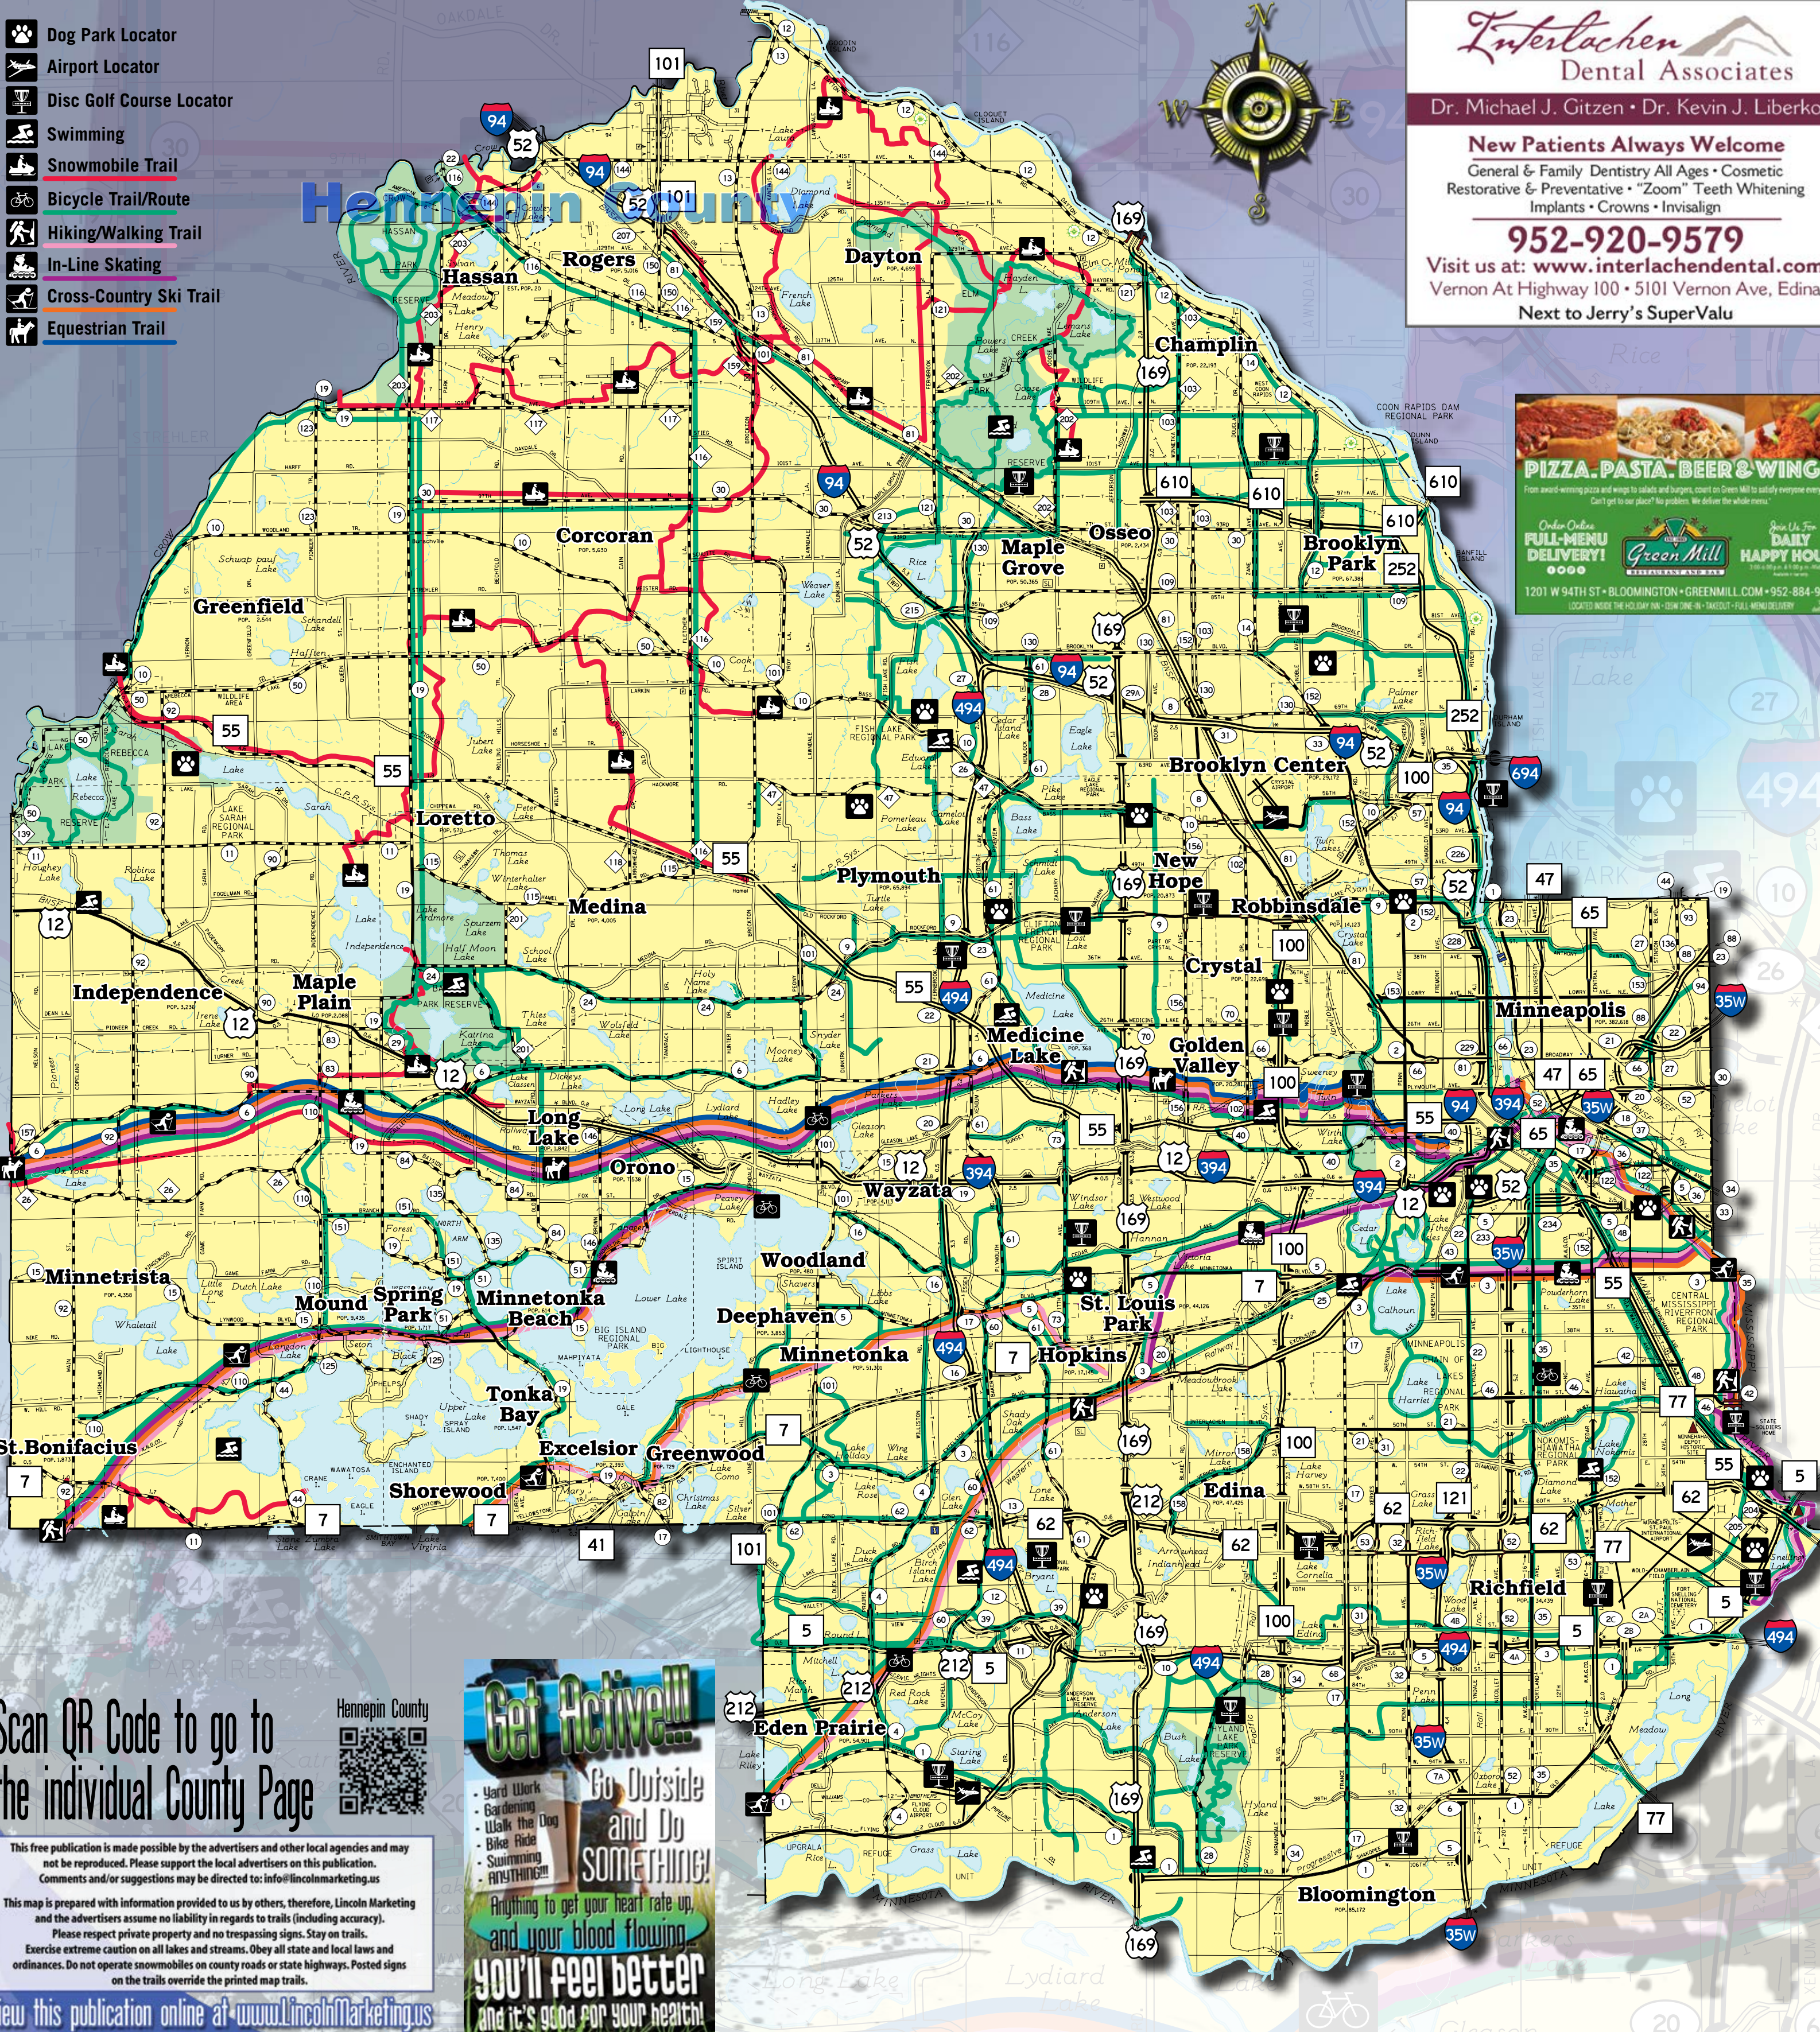

- Dog Park Locator
- Airport Locator
- Disc Golf Course Locator
- Swimming
- Snowmobile Trail
- Bicycle Trail/Route
- Hiking/Walking Trail
- In-Line Skating
- Cross-Country Ski Trail
- Equestrian Trail

**952-920-9579**  
Visit us at: [www.interlachendental.com](http://www.interlachendental.com)  
Vernon At Highway 100 • 5101 Vernon Ave, Edina  
Next to Jerry's SuperValu

Proudly Serving the Area Since 1978

Free LOCAL AREA Map  
WITH RECREATIONAL TRAILS

Hennepin County with  
Minneapolis, Minnesota

**PIZZA. PASTA. BEER & WINGS.**

From award-winning pizza and wings to salads and burgers, Green Mill is satisfied everyone every day  
can't get to our place? No problem. We deliver the whole menu!

(651) 504-1063  
3666 E County Line N  
White Bear Lake, MN

**VINTAGE TRAIN RIDES**  
OSCEOLA & ST. CROIX VALLEY RAILWAY

Step back in time for a memorable ride on the Osceola & St. Croix Valley Railway. Departing Osceola, Wisconsin, vintage train rides are roundtrip and scheduled from late May through October. Take a scenic excursion through the St. Croix River Valley, the Ice Cream Express to Dresser, Wine tasting trains with local wineries, picnic and pizza trains, and our new Adventure Express to Trollhaugen Adventure Park.