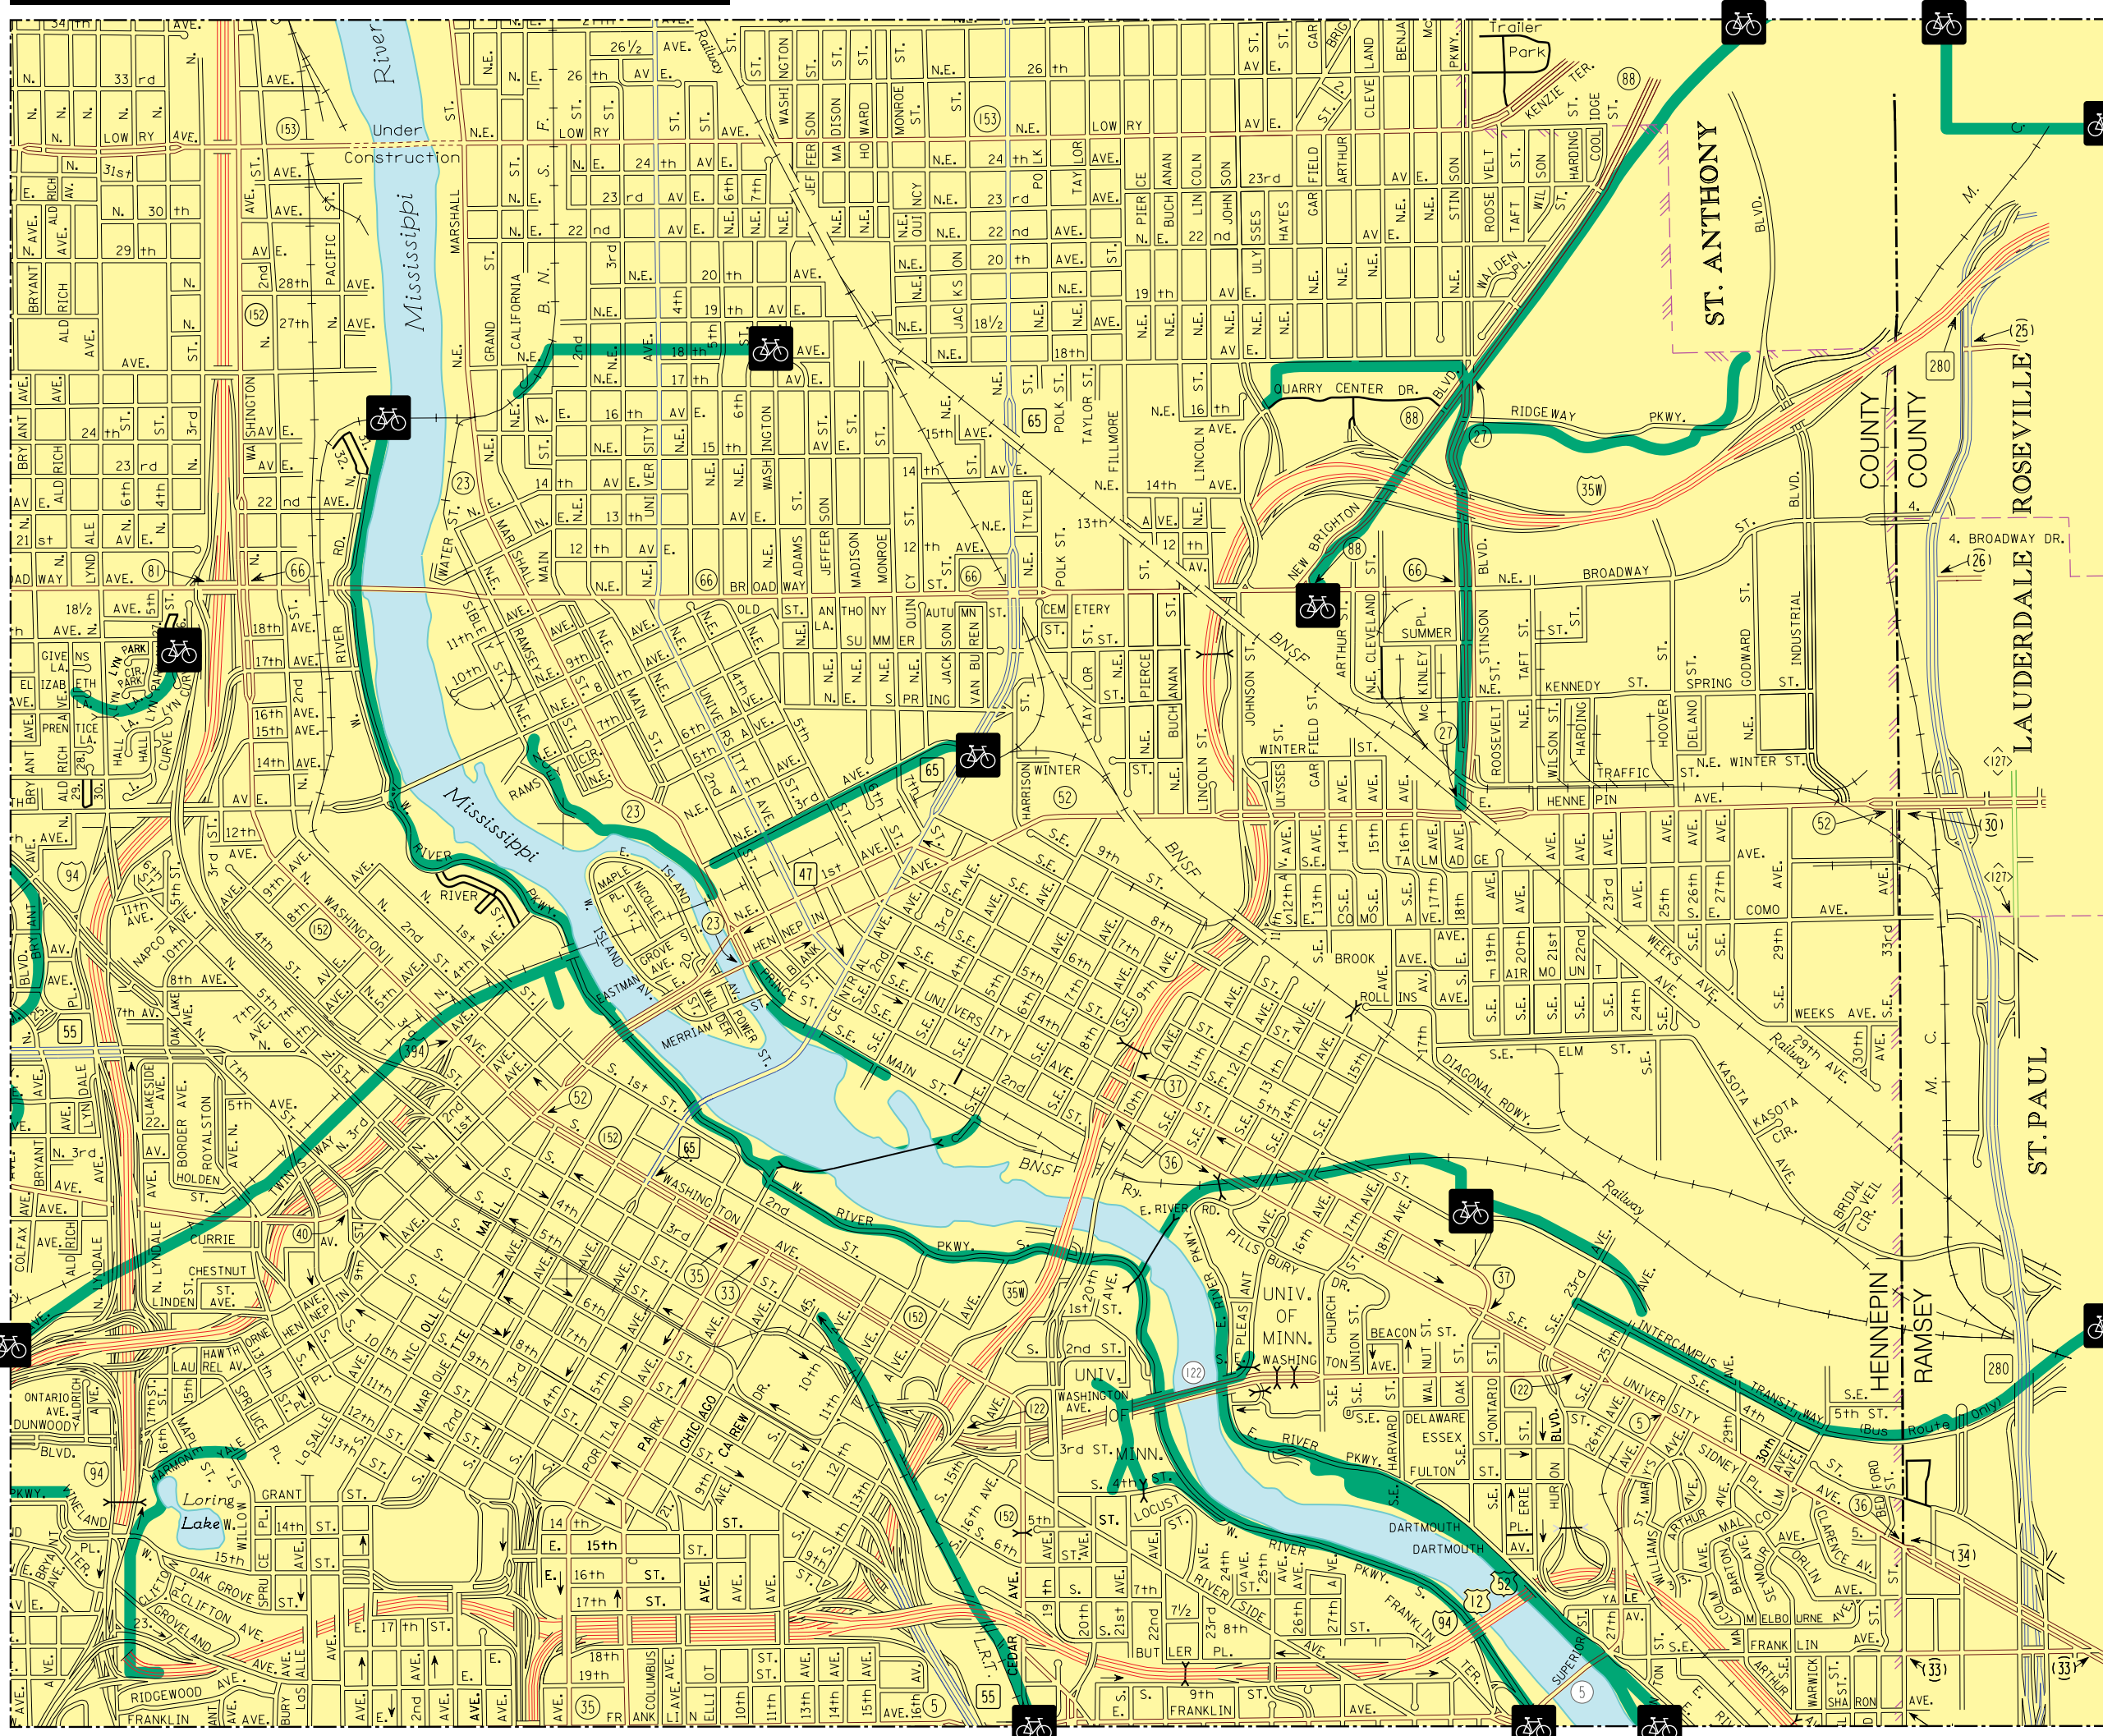

DOWNTOWN MINNEAPOLIS