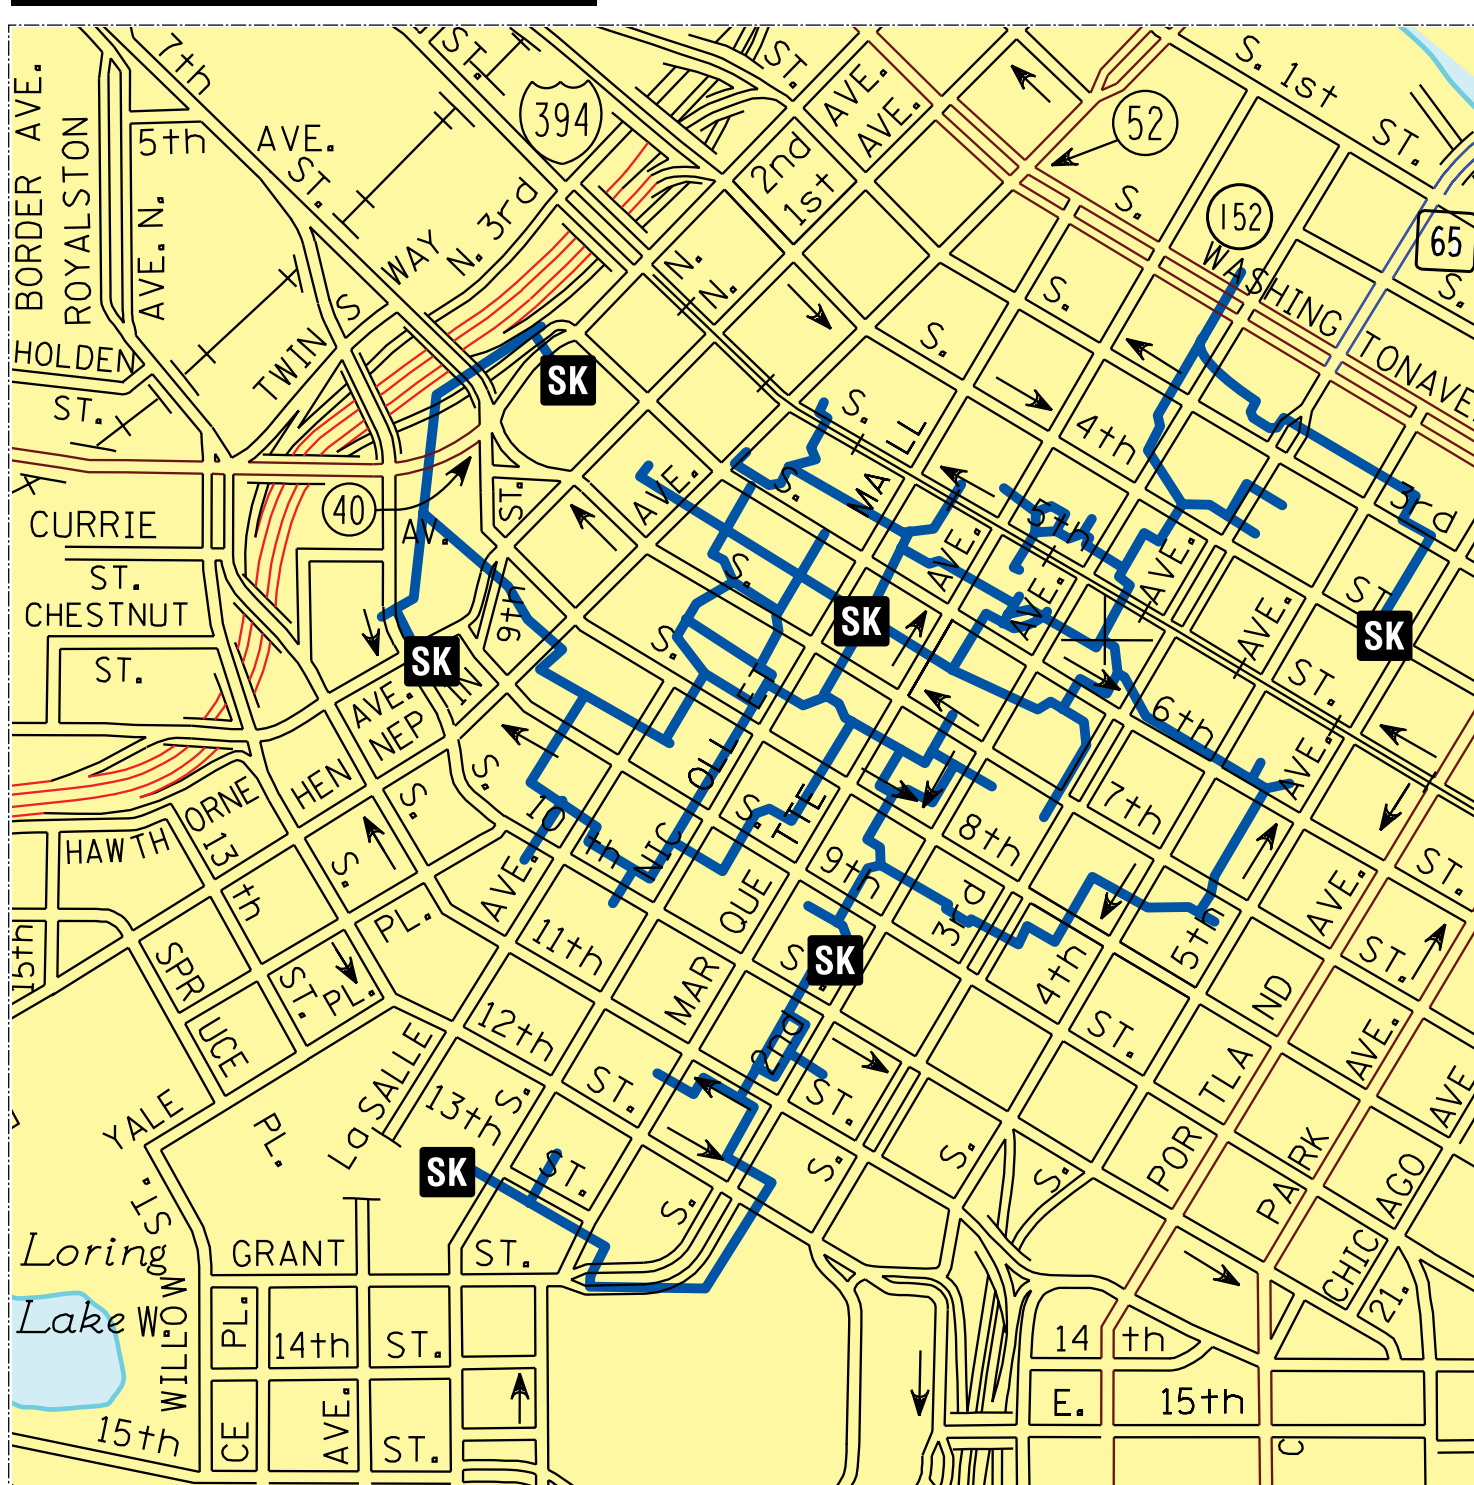

SKYWAY SYSTEM

PREFERRED MERCHANTS & SERVICES

LincolnMarketing

www.lincolnmarketing.us

Lawyer Referral and Information Service

We've Got the Lawyer You Need

Provided by the Hennepin County Bar Association. Meets the high standards of the American Bar Association. Call with confidence. It's the right call for the right lawyer.
www.hcba.org

MINNEAPOLIS
612-752-6666

Feature Cut Barber Stylist

In Business in Downtown Minneapolis for over 50 Years!

Haircuts $10.00 & up

Other Styling Services
Shaves & Facial
Shoeshine
(Come in or Drop Off)

We Feature You

Hours:
8:00 AM to 5:00 PM
Monday-Friday
You May Call 612-332-3319

LuAnn's restaurant

Breakfast Served All Day
Homemade Soups & Specials Daily
Gift Certificates Available
Having a Special Get Together?
Ask About our Private Dining Room

612-788-9300
MON 6AM-3PM • TUE-THUR 6AM-7PM
SAT 7AM-3PM • SUN 8AM-3PM
2510 Kenzie Terrace
St. Anthony, MN

612-338-2882
WEEKDAYS: 6AM-3PM • SAT 8AM-1PM
Call Ahead for Dine-In or Carry Out
4th Ave. South & 6th St.
Minneapolis, MN

JIM LARSEN CONSTRUCTION

Kitchens • Baths • Great Rooms
Basements and Entertainment Rooms
Porches and Decks • Garages
Storage Areas • Laundry Rooms
New Construction • Repairs • Plumbing
Remodeling, Renovations or Room Additions
Vinyl Replacement Windows

4824 28th Avenue South, Minneapolis, MN 55417
612-722-9493
jf-larsen@live.com • jimlarsenconstruction.com

AIRPORT PARKING PARK'N GO

24 Hour Shuttle Service to All Airports
Reservations & Discounts Available
24 Hour Service
bookparkngo.com
952-854-3386
7901 International Drive • Bloomington, MN
1494 & 34th Ave So

Chris Micko Real Estate Consultant

4910 Hwy. 61 N.
White Bear Lake, MN 55110
Cell: (612) 850-3243
E-Mail: chris@chrismicko.com

RE/MAX Associates Plus
LICENSED IN MN & WI

www.chrismicko.com

HOTCOMICS and Collectibles

2 Convenient Locations!

- Comic Books
- Back Issues
- Graphic Novels
- Toys/Games
- Vintage Collectibles
- Cards

www.hotcomics.net

NEW HOPE
763-593-1223
3532 Winnetka Ave. N

RICHFIELD
612-798-3936
6609 Nicollet Ave. S

Advertisers Appreciate It!
Tell Them You Saw Them
On The Map!

LincolnMarketing
www.lincolnmarketing.us

Brooklyn Center Clinic

Hennepin County Medical Center

6601 Shingle Creek Pkwy,
Suite 400
Brooklyn Center
612-873-8800
www.hcmc.org

Serving Listeners In The Twin Cities

CHUCK Knapp & JON Engen.
MORNINGS.
BOB 106.7
Minnesota's Total COUNTRY FM

763-450-7777
1-800-850-1061

14443 Armstrong Blvd NW
Ramsey, MN 55303-7284
www.dothebob.com

Downtown Minneapolis & the Skyway System Featuring Hennepin County, Minnesota

Sears

Imported Autos Mercedes-Benz

(952) 546-5301
www.SearsImports.com

Follow us on Twitter and Facebook

13500 Wayzata Blvd. • Minnetonka, MN 55305
Across from Ridgedale on I-394

Always a Huge Selection of New & Pre-Owned Vehicles!