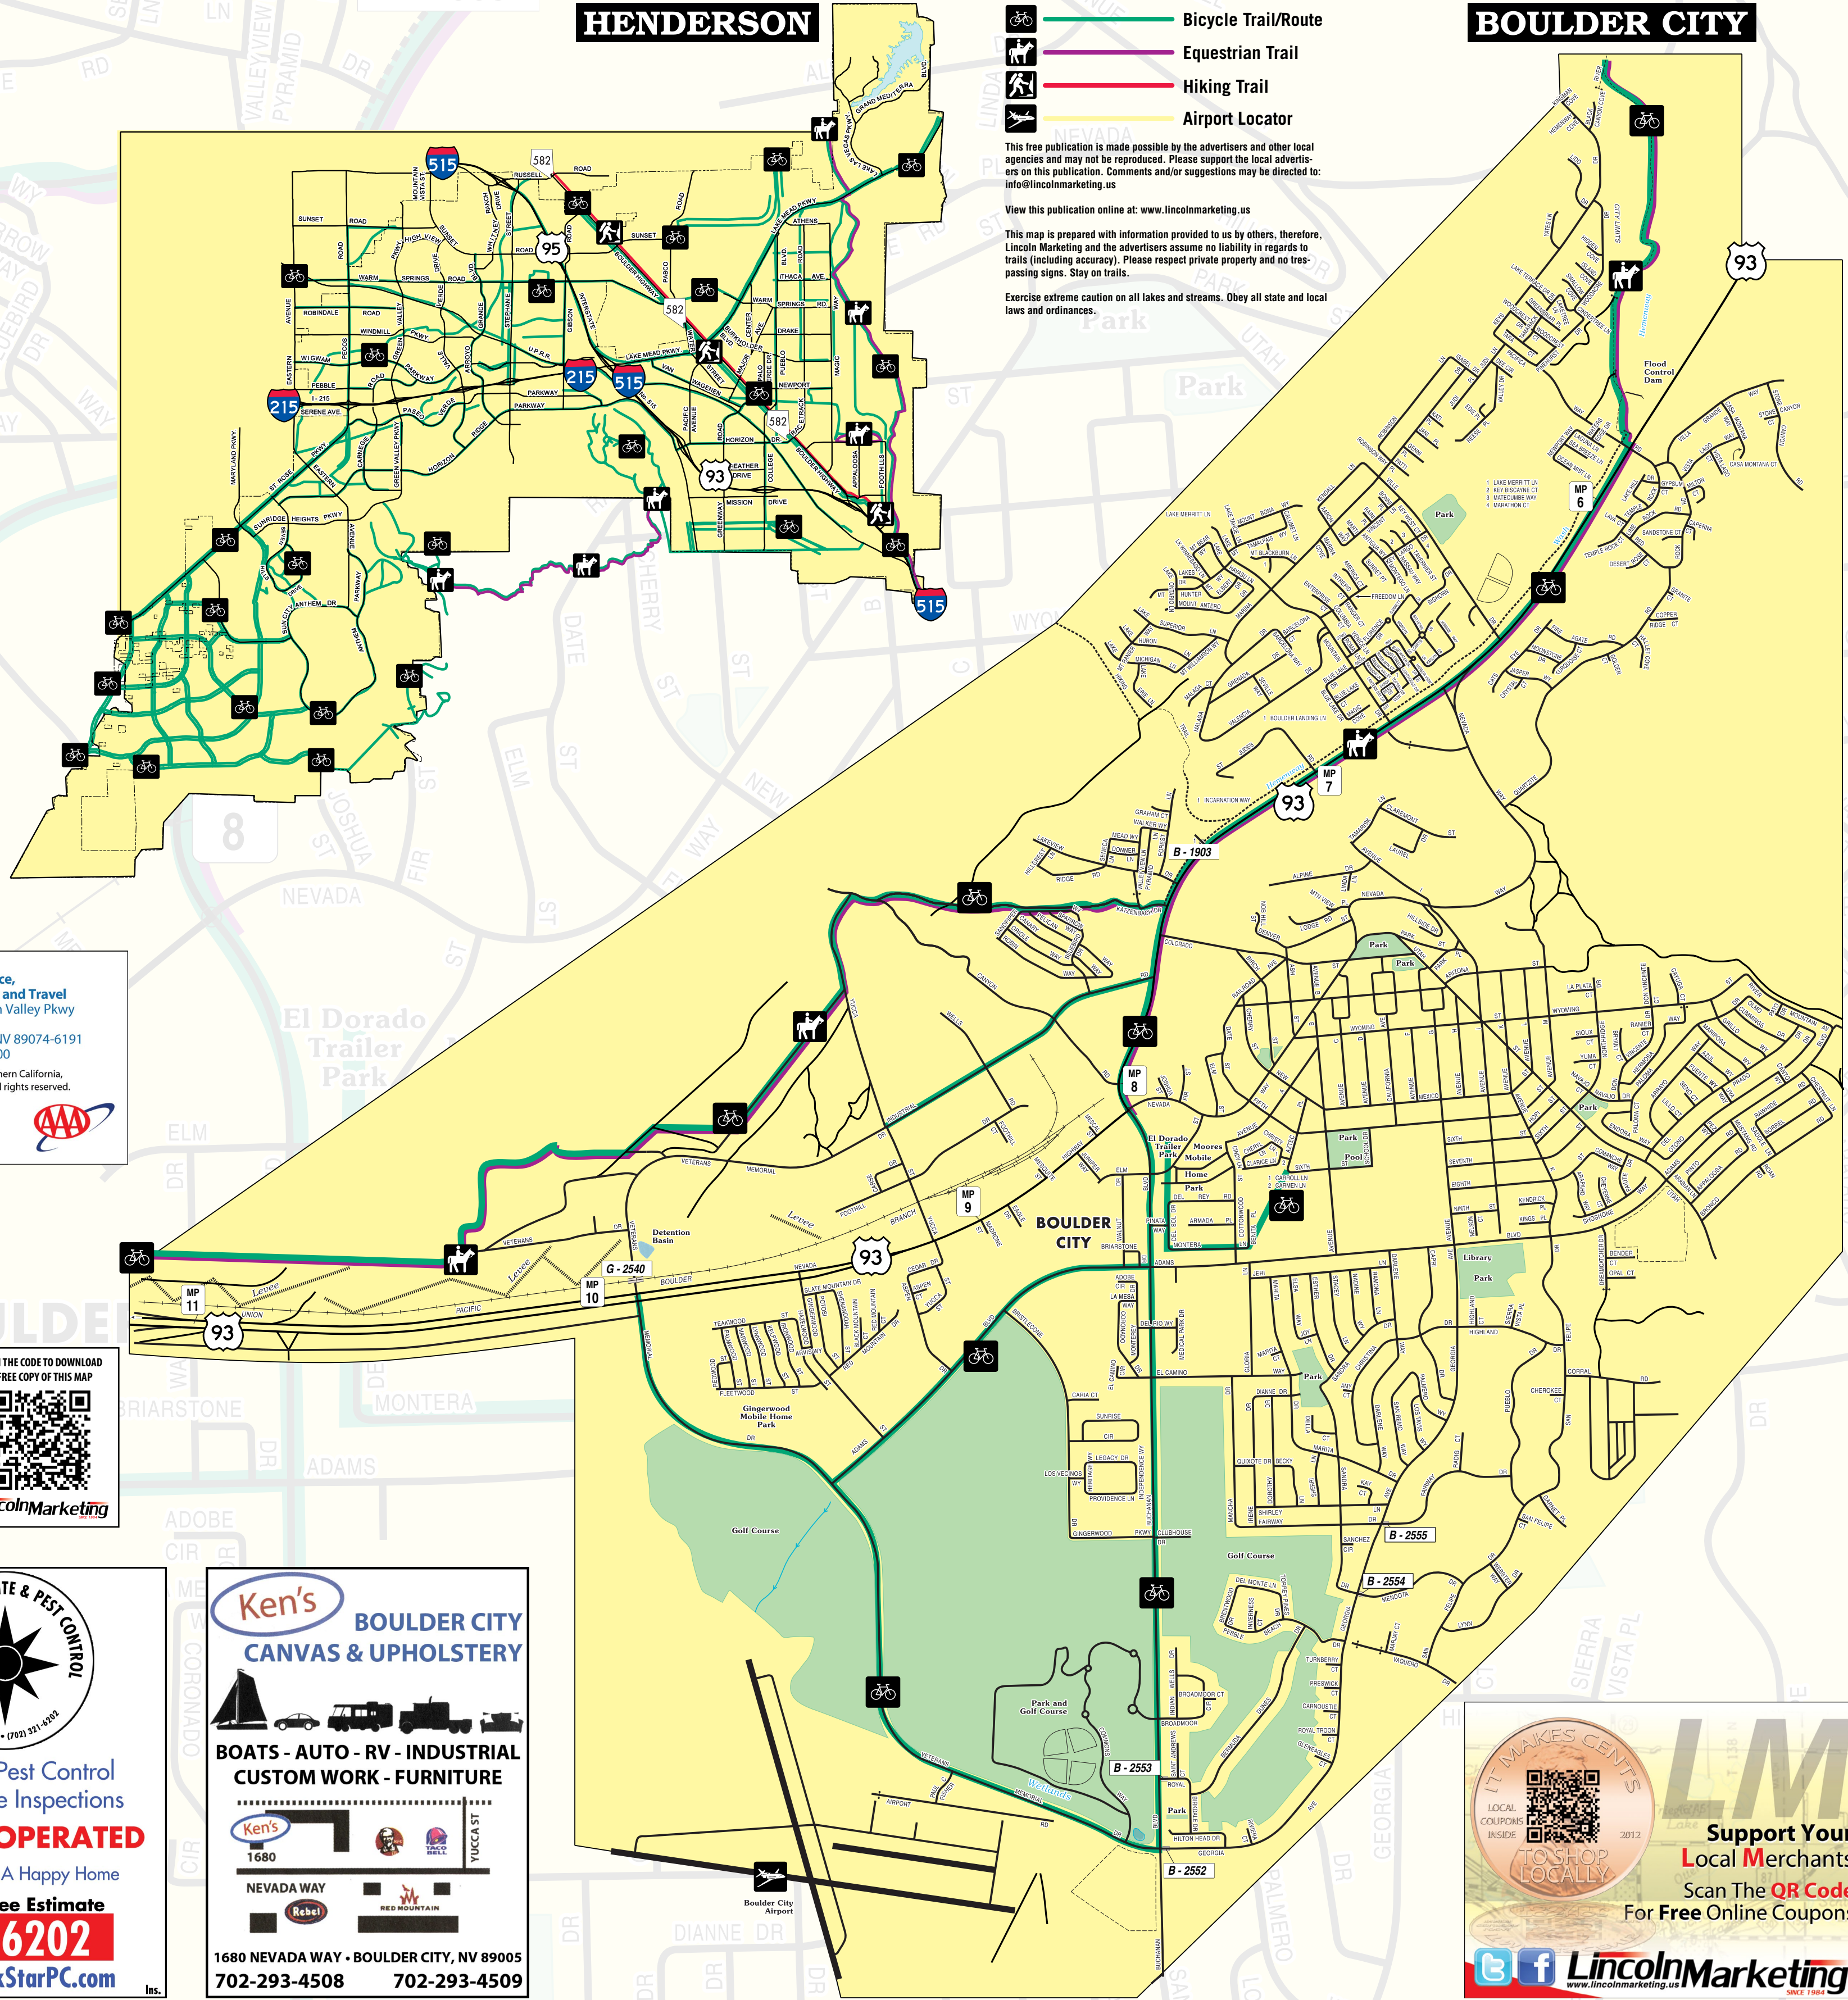

HEARTLAND QUALITY
OMAHA STEAKS
SINCE 1917

Save UP TO **62%**
PLUS, 2 FREE GIFTS

SCAN THE CODE TO DOWNLOAD A FREE COPY OF THIS MAP

LincolnMarketing

National Atomic Testing Museum

Experience Science and History by the Megaton!

The National Atomic Testing Museum Portrays the compelling story of the Nevada Test Site - the home of our nations nuclear testing program. Many features not seen before, first-person narratives, large iconic artifacts, environmental recreations, theatrical devices, and interactive elements.

NATIONAL ATOMIC TESTING MUSEUM
In Association With The Smithsonian Institution

Admissions: 702-794-5124
Museum Store: 702-794-5150
www.nationalatomictestingmuseum.org
755 E. Flamingo Rd.
Las Vegas, NV 89119-7363

DARK STAR TERMITE & PEST CONTROL
LAS VEGAS, NV • (702) 321-4009

Complete Pest Control
And Termite Inspections
OWNER OPERATED
Making Yours A Happy Home
Call For Free Estimate
321-6202
www.DarkStarPC.com

Ken's BOULDER CITY CANVAS & UPHOLSTERY

BOATS - AUTO - RV - INDUSTRIAL
CUSTOM WORK - FURNITURE

Ken's 1680

NEVADA WAY

1680 NEVADA WAY • BOULDER CITY, NV 89005
702-293-4508 702-293-4509

HENDERSON

BOULDER CITY

Bicycle Trail/Route
Equestrian Trail
Hiking Trail
Airport Locator

This free publication is made possible by the advertisers and other local agencies and may not be reproduced. Please support the local advertisers on this publication. Comments and/or suggestions may be directed to: info@lincolmarketing.us

View this publication online at: www.lincolmarketing.us

This map is prepared with information provided to us by others, therefore, Lincoln Marketing and the advertisers assume no liability in regards to trails (including accuracy). Please respect private property and no trespassing signs. Stay on trails.

Exercise extreme caution on all lakes and streams. Obey all state and local laws and ordinances.

FREE MAP INCLUDES TRAILS

Clark County With Henderson, Boulder City & Downtown Las Vegas, Nevada

we've been around, we'll be around... you can count on us

The Homestead at Boulder City

1401 Medical Park Drive, Boulder City, NV 89005

All the comforts of home with the professional services and amenities necessary to remain independent, safe and secure.

When you are at a point in your life that you feel you need to make alternative living arrangements, it can seem overwhelming. Concerns come to mind. Will I lose my independence? Can I find meaningful things to do with my time and my life? Will I be able to afford to live the way I want?

The Homestead at Boulder City has been part of the Boulder City community for more than a decade, providing loving care for our senior members. The community knows us, you know us. We have earned your trust.

Specializing in assisted living and memory care, we have a skilled nurse on staff at all times. We offer month to month occupancy. The care, happiness and safety of our residents is our primary concern.

Volunteers of America

Assisted Living • Memory Care

For more information or to schedule a visit please contact:
Joyce de Haas
702-294-8720
jdehaas@voa.org

BONDS HOUSE OF CUTLERY
KNIVES & MORE

32 Years in Business
Practical • Tactical • Kitchen & Sporting
All Major Brands
Shears • Sharpening Supplies
All Major Credit Cards Accepted
3540 W Sahara Ave. E-2 • Las Vegas, NV 89102

VISA MASTERCARD DISCOVER **702-870-2347**
Hours: Mon-Fri 10am-6pm • Sat 10am-4pm
www.bondshouseofcutlery.com
E-mail: bondshouseofcutlery@yahoo.com

Are You Paying Too Much Tax?

Wendell L. Waite CPA, MBA
Rhonda L. Scott E.A.
Jay L. King CPA, MBA

CALL TODAY - 733-2727

Henderson 10090 S. Eastern Suite 100 Henderson, 89052
West 9230 W. Sahara Ave. Las Vegas, 89117
Main 2650 S. Maryland Suite A4 Las Vegas, 89109

Waite & Associates CPAs
Certified Public Accountants
Nevada, California, Utah

Your First Consultation is FREE ($200 Value)
FREE - Tax & Financial Consulting
FREE - Review of Prior Tax Returns
FREE - IRS Problem Consultation

Waite & Associates CPAs

IT MAKES CENTS TO SHOP LOCALLY

LM

Support Your Local Merchants
Scan The QR Code For Free Online Coupons

LincolnMarketing
www.lincolmarketing.us