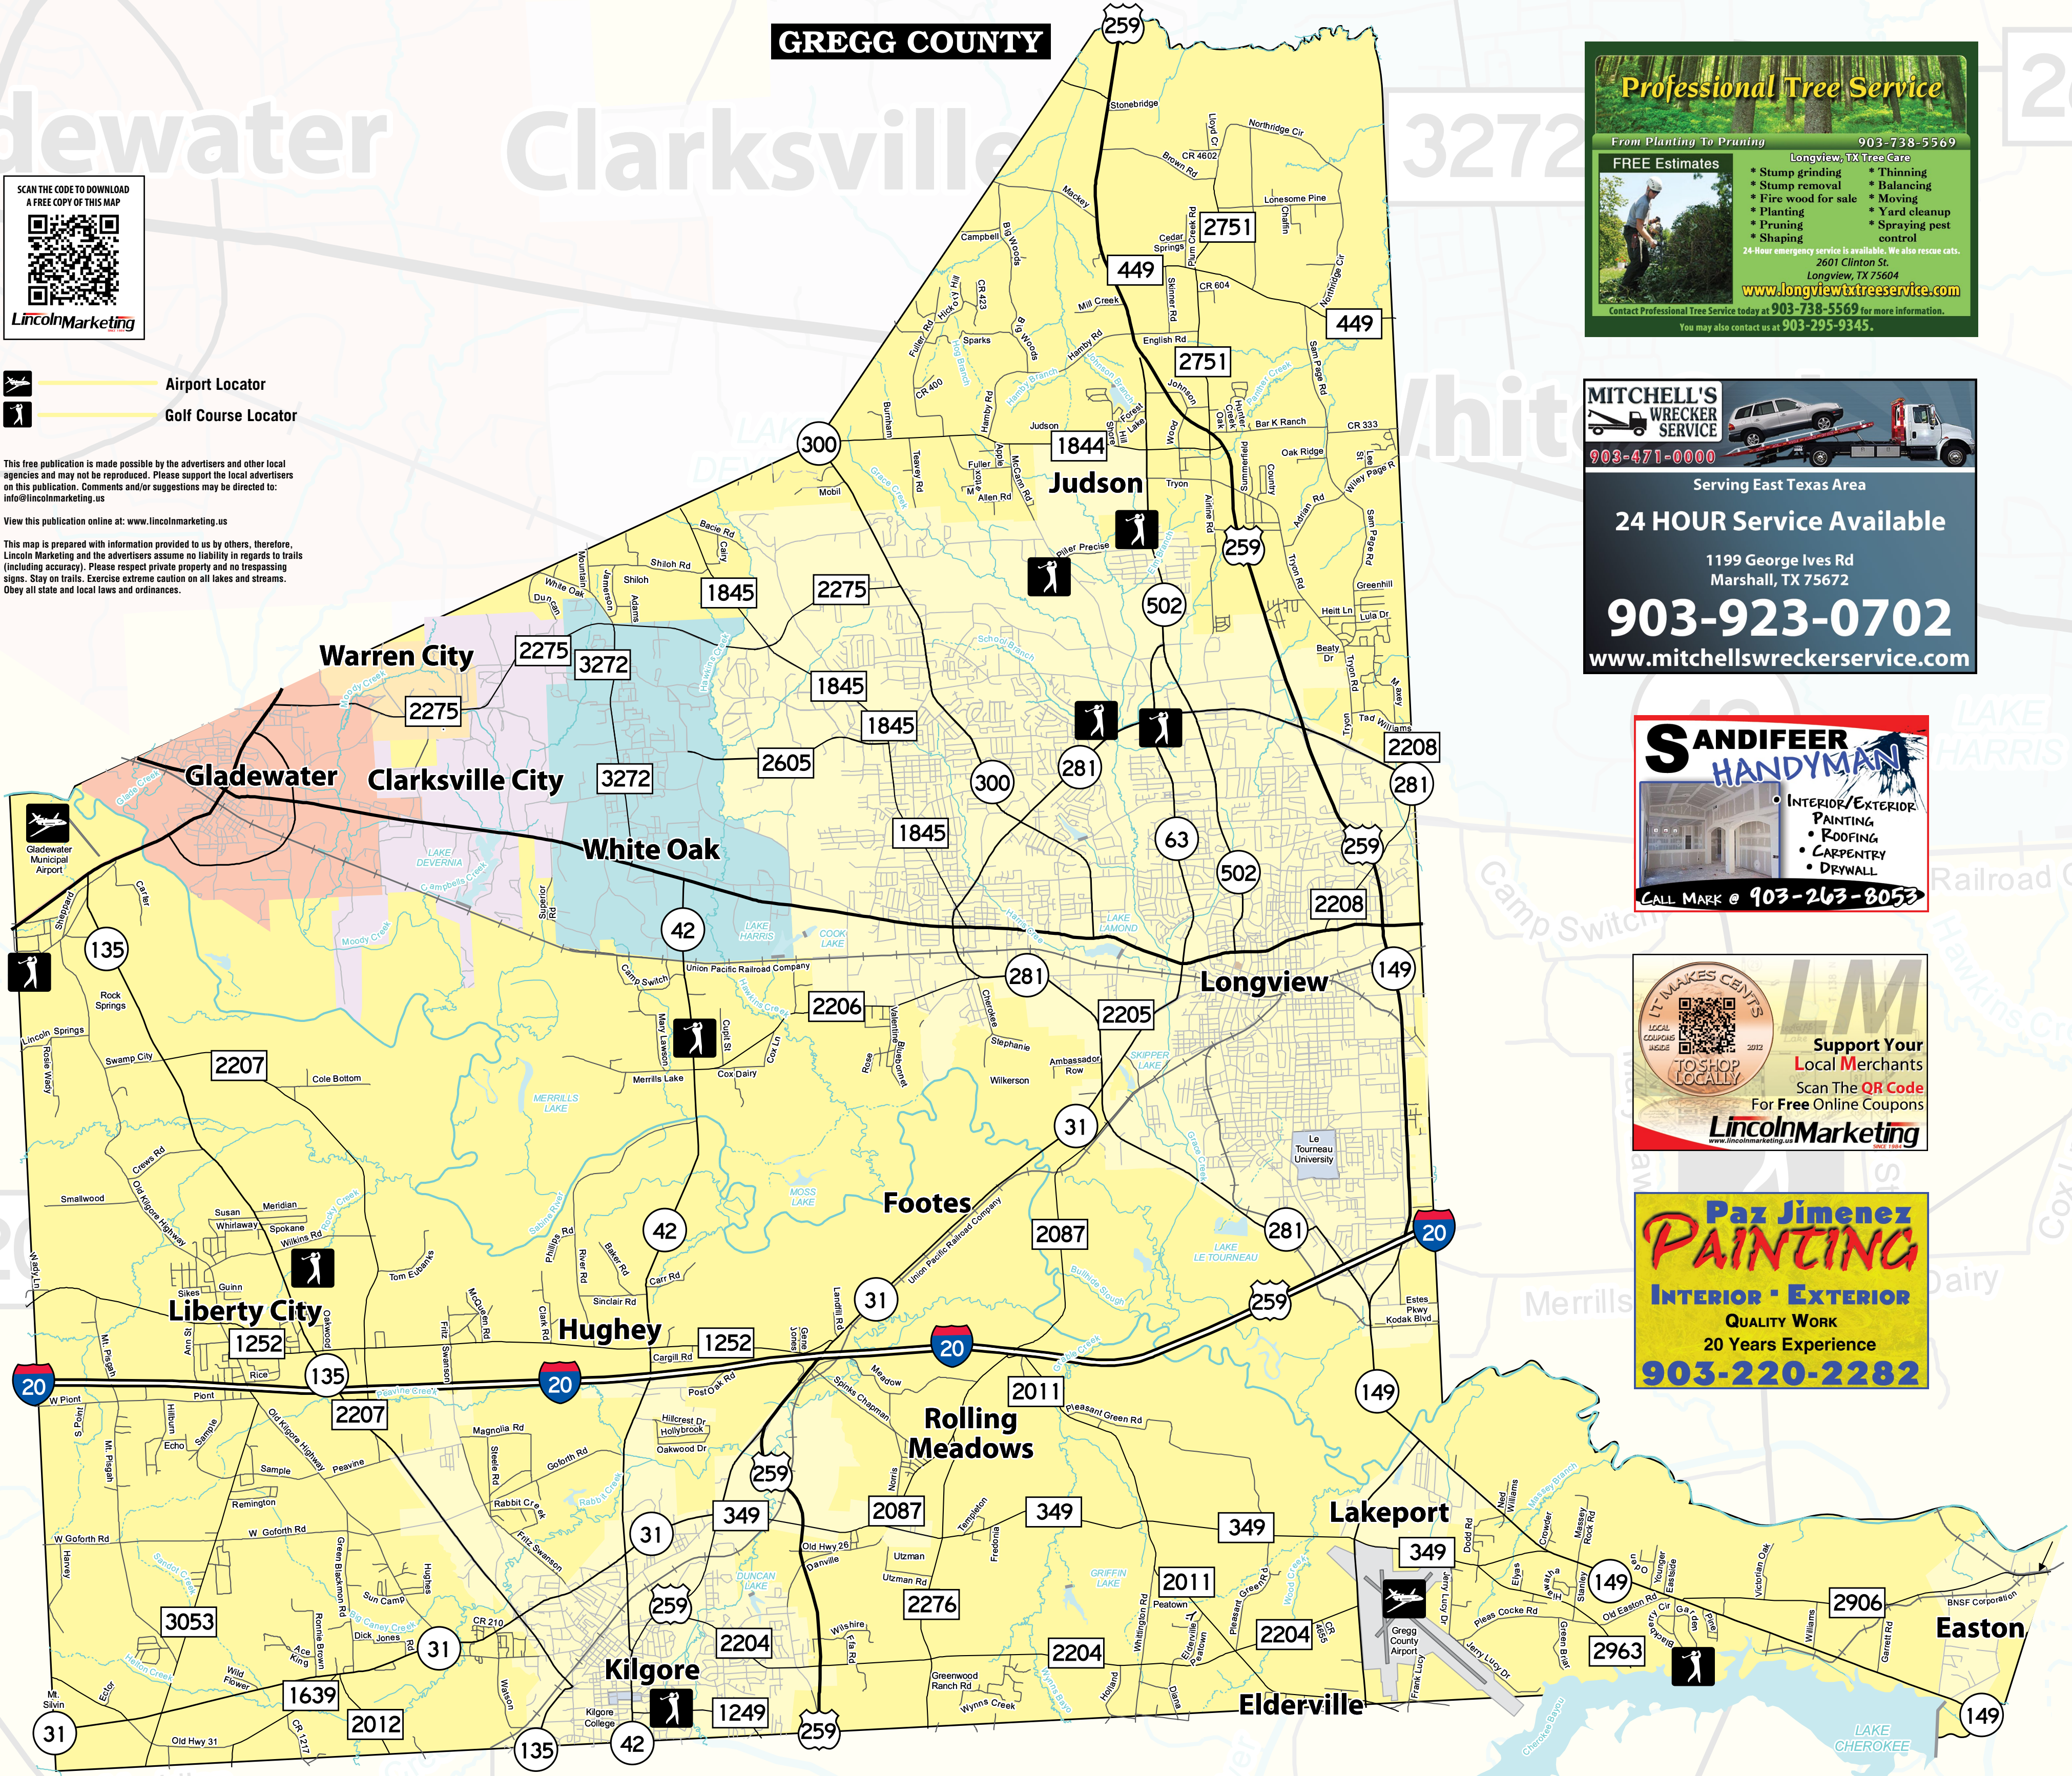

GREGG COUNTY

Airport Locator
Golf Course Locator

Professional Tree Service
From Planting To Pruning 903-738-5569
FREE Estimates Longview, TX Tree Care
* Stump grinding * Thinning
* Stump removal * Balancing
* Fire wood for sale * Moving
* Planting * Yard cleanup
* Pruning * Spraying pest control
* Shaping
24-Hour emergency service is available. We also rescue cats.
2601 Clinton St.
Longview, TX 75604
www.longviewtreeservice.com
Contact Professional Tree Service today at 903-738-5569 for more information.
You may also contact us at 903-295-9345.

MITCHELL'S WRECKER SERVICE
903-471-0000
Serving East Texas Area
24 HOUR Service Available
1199 George Ives Rd
Marshall, TX 75672
903-923-0702
www.mitchellswreckerservice.com

SANDIFER HANDYMAN
INTERIOR/EXTERIOR PAINTING
• ROOFING
• CARPENTRY
• DRYWALL
CALL MARK @ 903-263-8053

IT MAKES CENTS
LOCAL COUPONS INSIDE
TO SHOP LOCALLY
LM
Support Your Local Merchants
Scan The QR Code
For Free Online Coupons
LincolnMarketing

Paz Jimenez PAINTING
INTERIOR • EXTERIOR
QUALITY WORK
20 Years Experience
903-220-2282

FREE MAP
INCLUDES TRAILS
Gregg County Featuring Harrison County, Texas

Walmart
Save money. Live better.
SUPERCENTER

903-236-0947
4006 Estes Pkwy • Longview, TX 75603
www.walmart.com

A TEXAS TRADITION SINCE 1984
Best of East Texas AWARDS
BEST CATERER WINNER FOR 6 YEARS RUNNER-UP FOR 6 YEARS
• Beef • Ribs
• Sausage
• Chicken
• Turkey
• Hot Links
Adams Rib PIT BAR-B-QUE
• Beans • Potato Salad
• Slaw • Mac & Cheese
• Corn on the Cob
• Now Offering Original Fried Pies
Owner: Janie Adams
903-643-9191
FOR LARGE AND SMALL GROUPS (25-10,000) BUSINESS EVENTS RECEPTIONS, PARTIES FAMILY REUNIONS
CATERING
VISA MasterCard DISCOVER

EL RINCON MEXICAN RESTAURANT
2 Locations To Serve You!

Monday-Saturday: 11am - 9pm
Sunday: 11am - 4pm
209 W US Highway 80
White Oak, TX 75693
(903) 295-0506
1709 South Moberly Avenue
Longview, TX 75602
(903) 236-9042