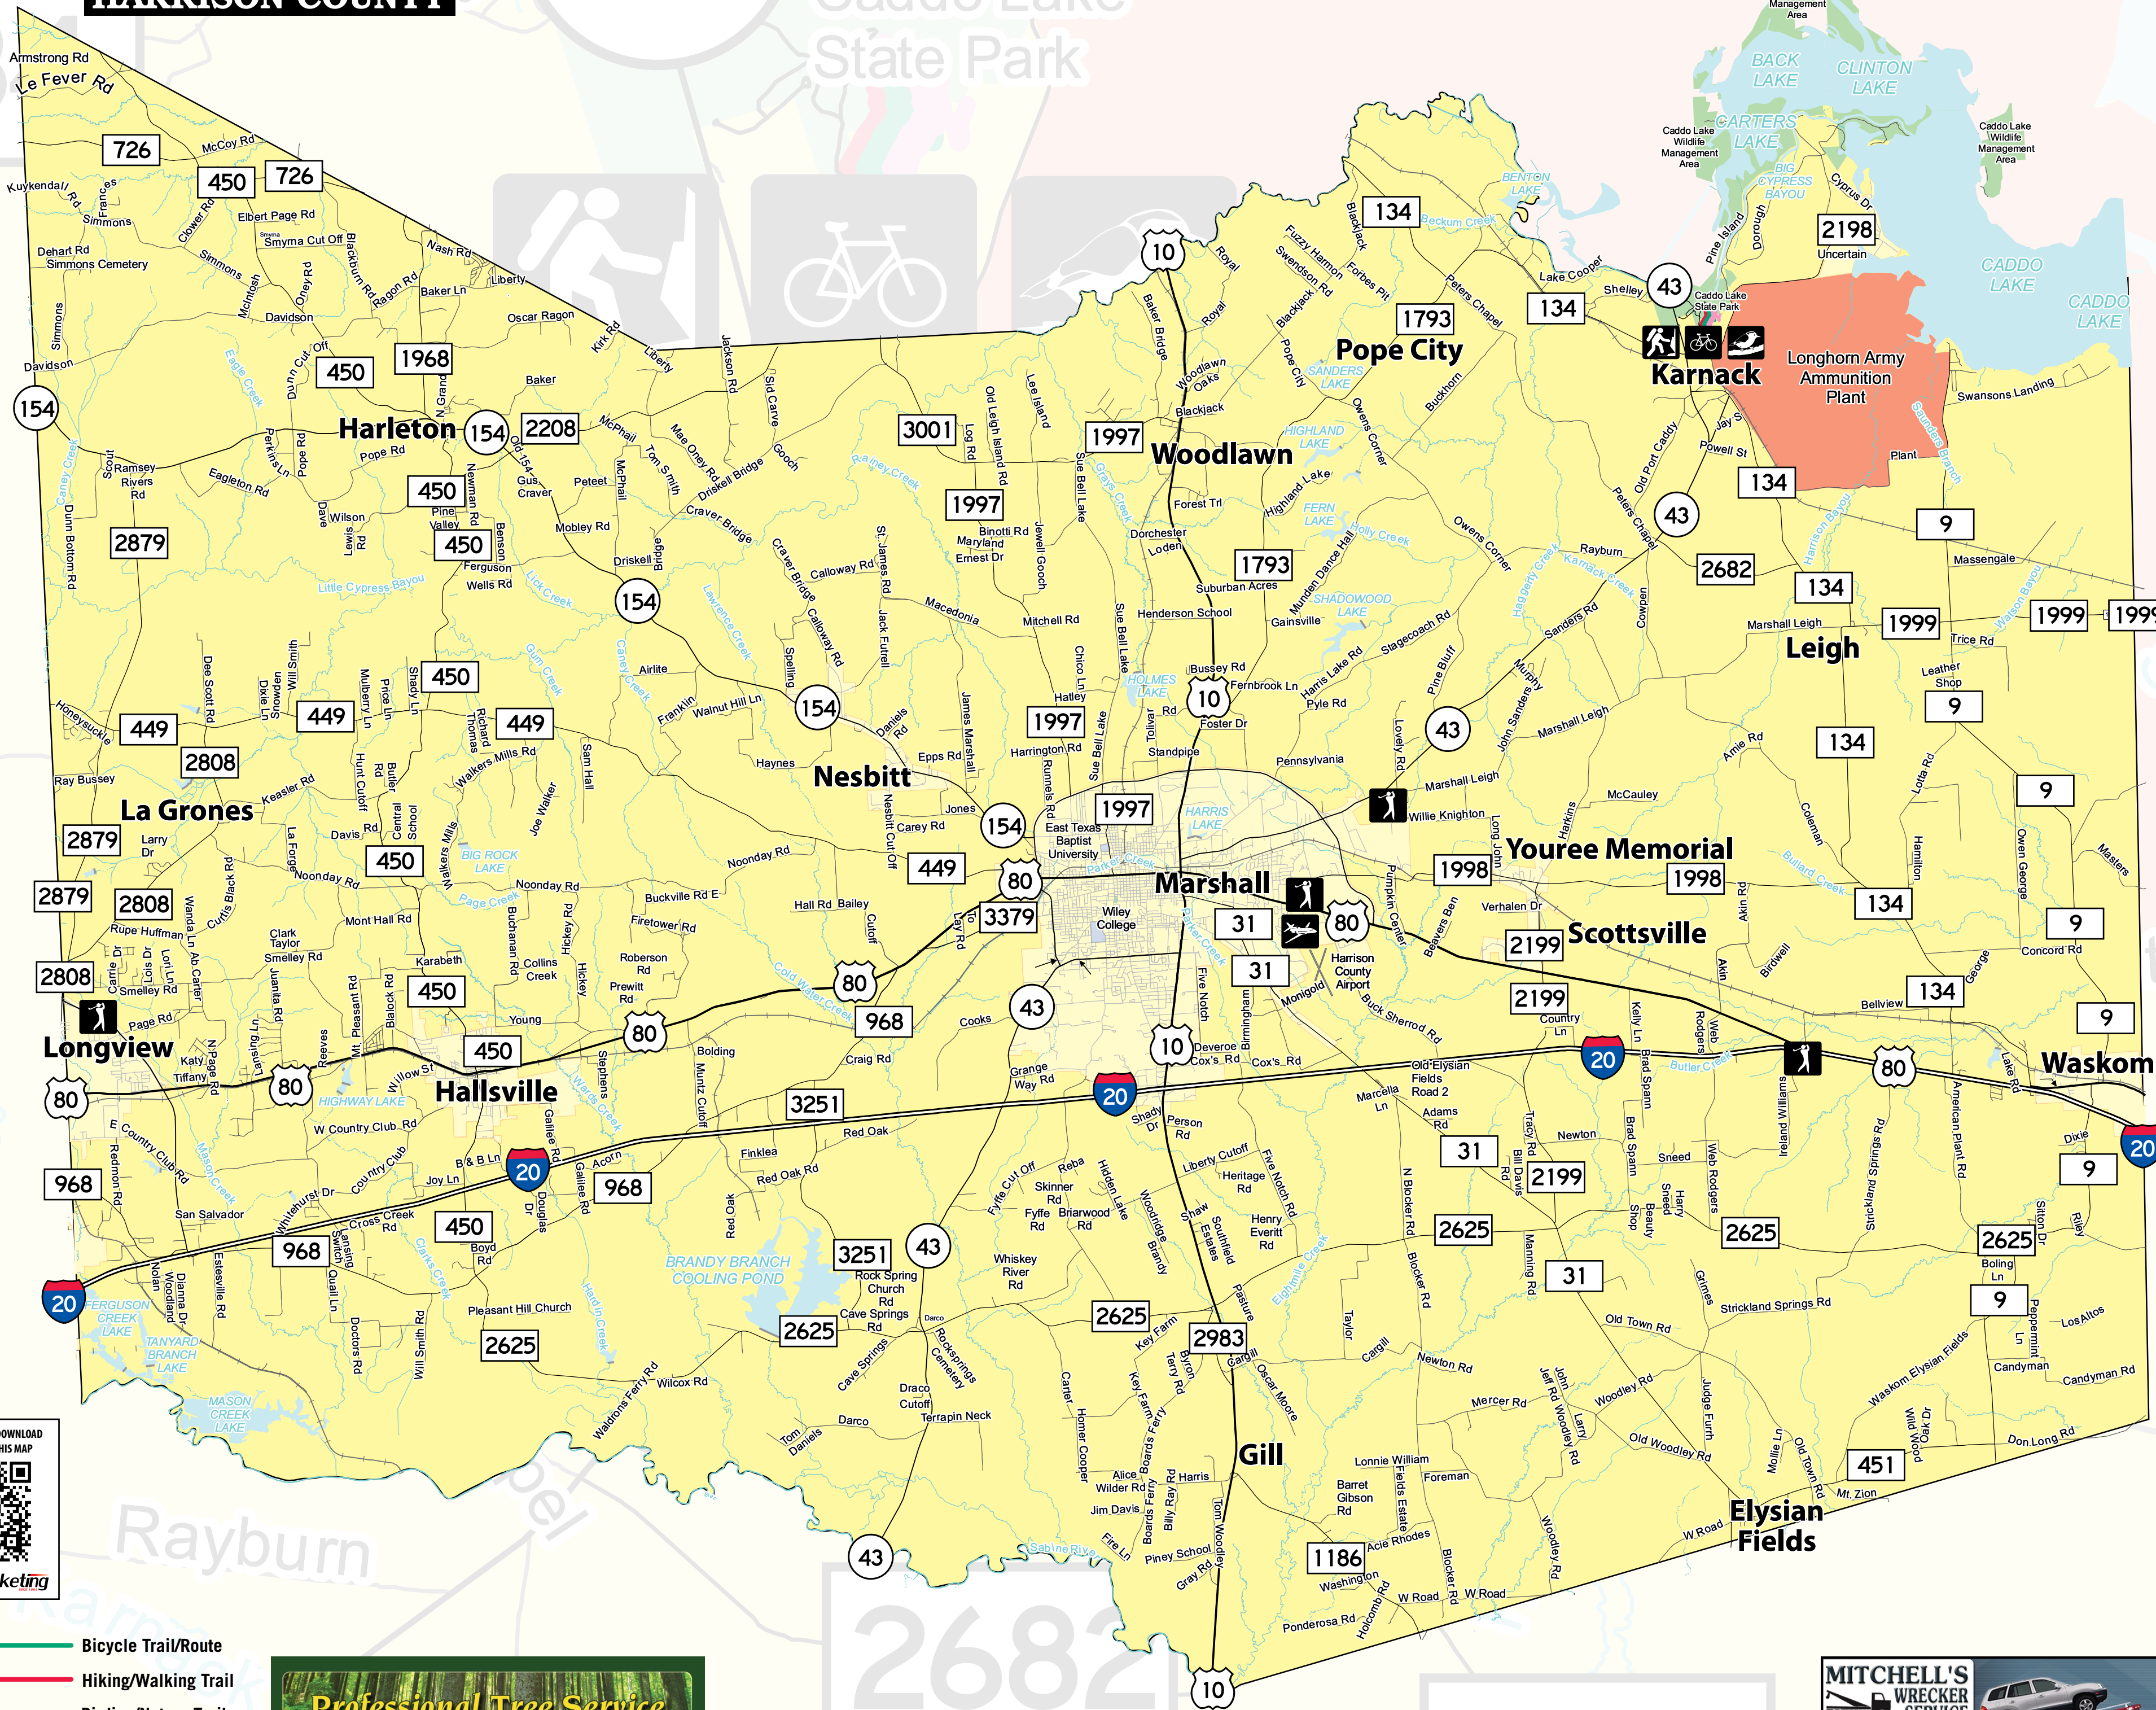

HARRISON COUNTY

Caddo Lake State Park

FREE MAP
INCLUDES TRAILS
Caddo Lake Wildlife Management Area
Caddo Lake Wildlife Management Area

Gregg County Featuring Harrison County, Texas

- Bicycle Trail/Route
- Hiking/Walking Trail
- Birding/Nature Trail
- Airport Locator
- Golf Course Locator

Professional Tree Service

From Planting To Pruning
Longview, TX Tree Care
903-738-5569

FREE Estimates

- Stump grinding
- Stump removal
- Fire wood for sale
- Planting
- Pruning
- Shaping
- Thinning
- Balancing
- Moving
- Yard cleanup
- Spraying pest control

24-Hour emergency service is available. We also rescue cats.
2601 Clinton St.
Longview, TX 75604
www.longviewtreetreeservice.com
Contact Professional Tree Service today at 903-738-5569 for more information.
You may also contact us at 903-295-9345.

Paz Jimenez PAINTING

INTERIOR - EXTERIOR
QUALITY WORK
20 Years Experience
903-220-2282

Support Your Local Merchants
Scan the QR Code For Free Online Coupons

LincolnMarketing

SANDIFEEER HANDYMAN

INTERIOR/EXTERIOR PAINTING
• ROOFING
• CARPENTRY
• DRYWALL

CALL MARK @ 903-263-8053

MITCHELL'S WRECKER SERVICE

903-471-0000

Serving East Texas Area

24 HOUR Service Available

1199 George Ives Rd
Marshall, TX 75672

903-923-0702
www.mitchellswreckerservice.com

EL RINCON MEXICAN RESTAURANT

2 Locations To Serve You!

Monday-Saturday: 11am - 9pm
Sunday: 11am - 4pm

209 W US Highway 80
White Oak, TX 75693
(903) 295-0506

1709 South Moberly Avenue
Longview, TX 75602
(903) 236-9042

A TEXAS TRADITION SINCE 1984

Best of East Texas AWARDS
BEST CATERER
WINNER FOR 4 YEARS
RUNNER-UP FOR 6 YEARS

Adams Rib PIT BAR-B-QUE

- Beef • Ribs
- Sausage
- Chicken
- Turkey
- Hot Links

- Beans • Potato Salad
- Slaw • Mac & Cheese
- Corn on the Cob
- Now Offering Original Fried Pies

Owner: Janie Adams
903-643-9191

FOR LARGE AND SMALL GROUPS (25-10,000)
BUSINESS EVENTS
RECEPTIONS, PARTIES
FAMILY REUNIONS

VISA MasterCard DISCOVER