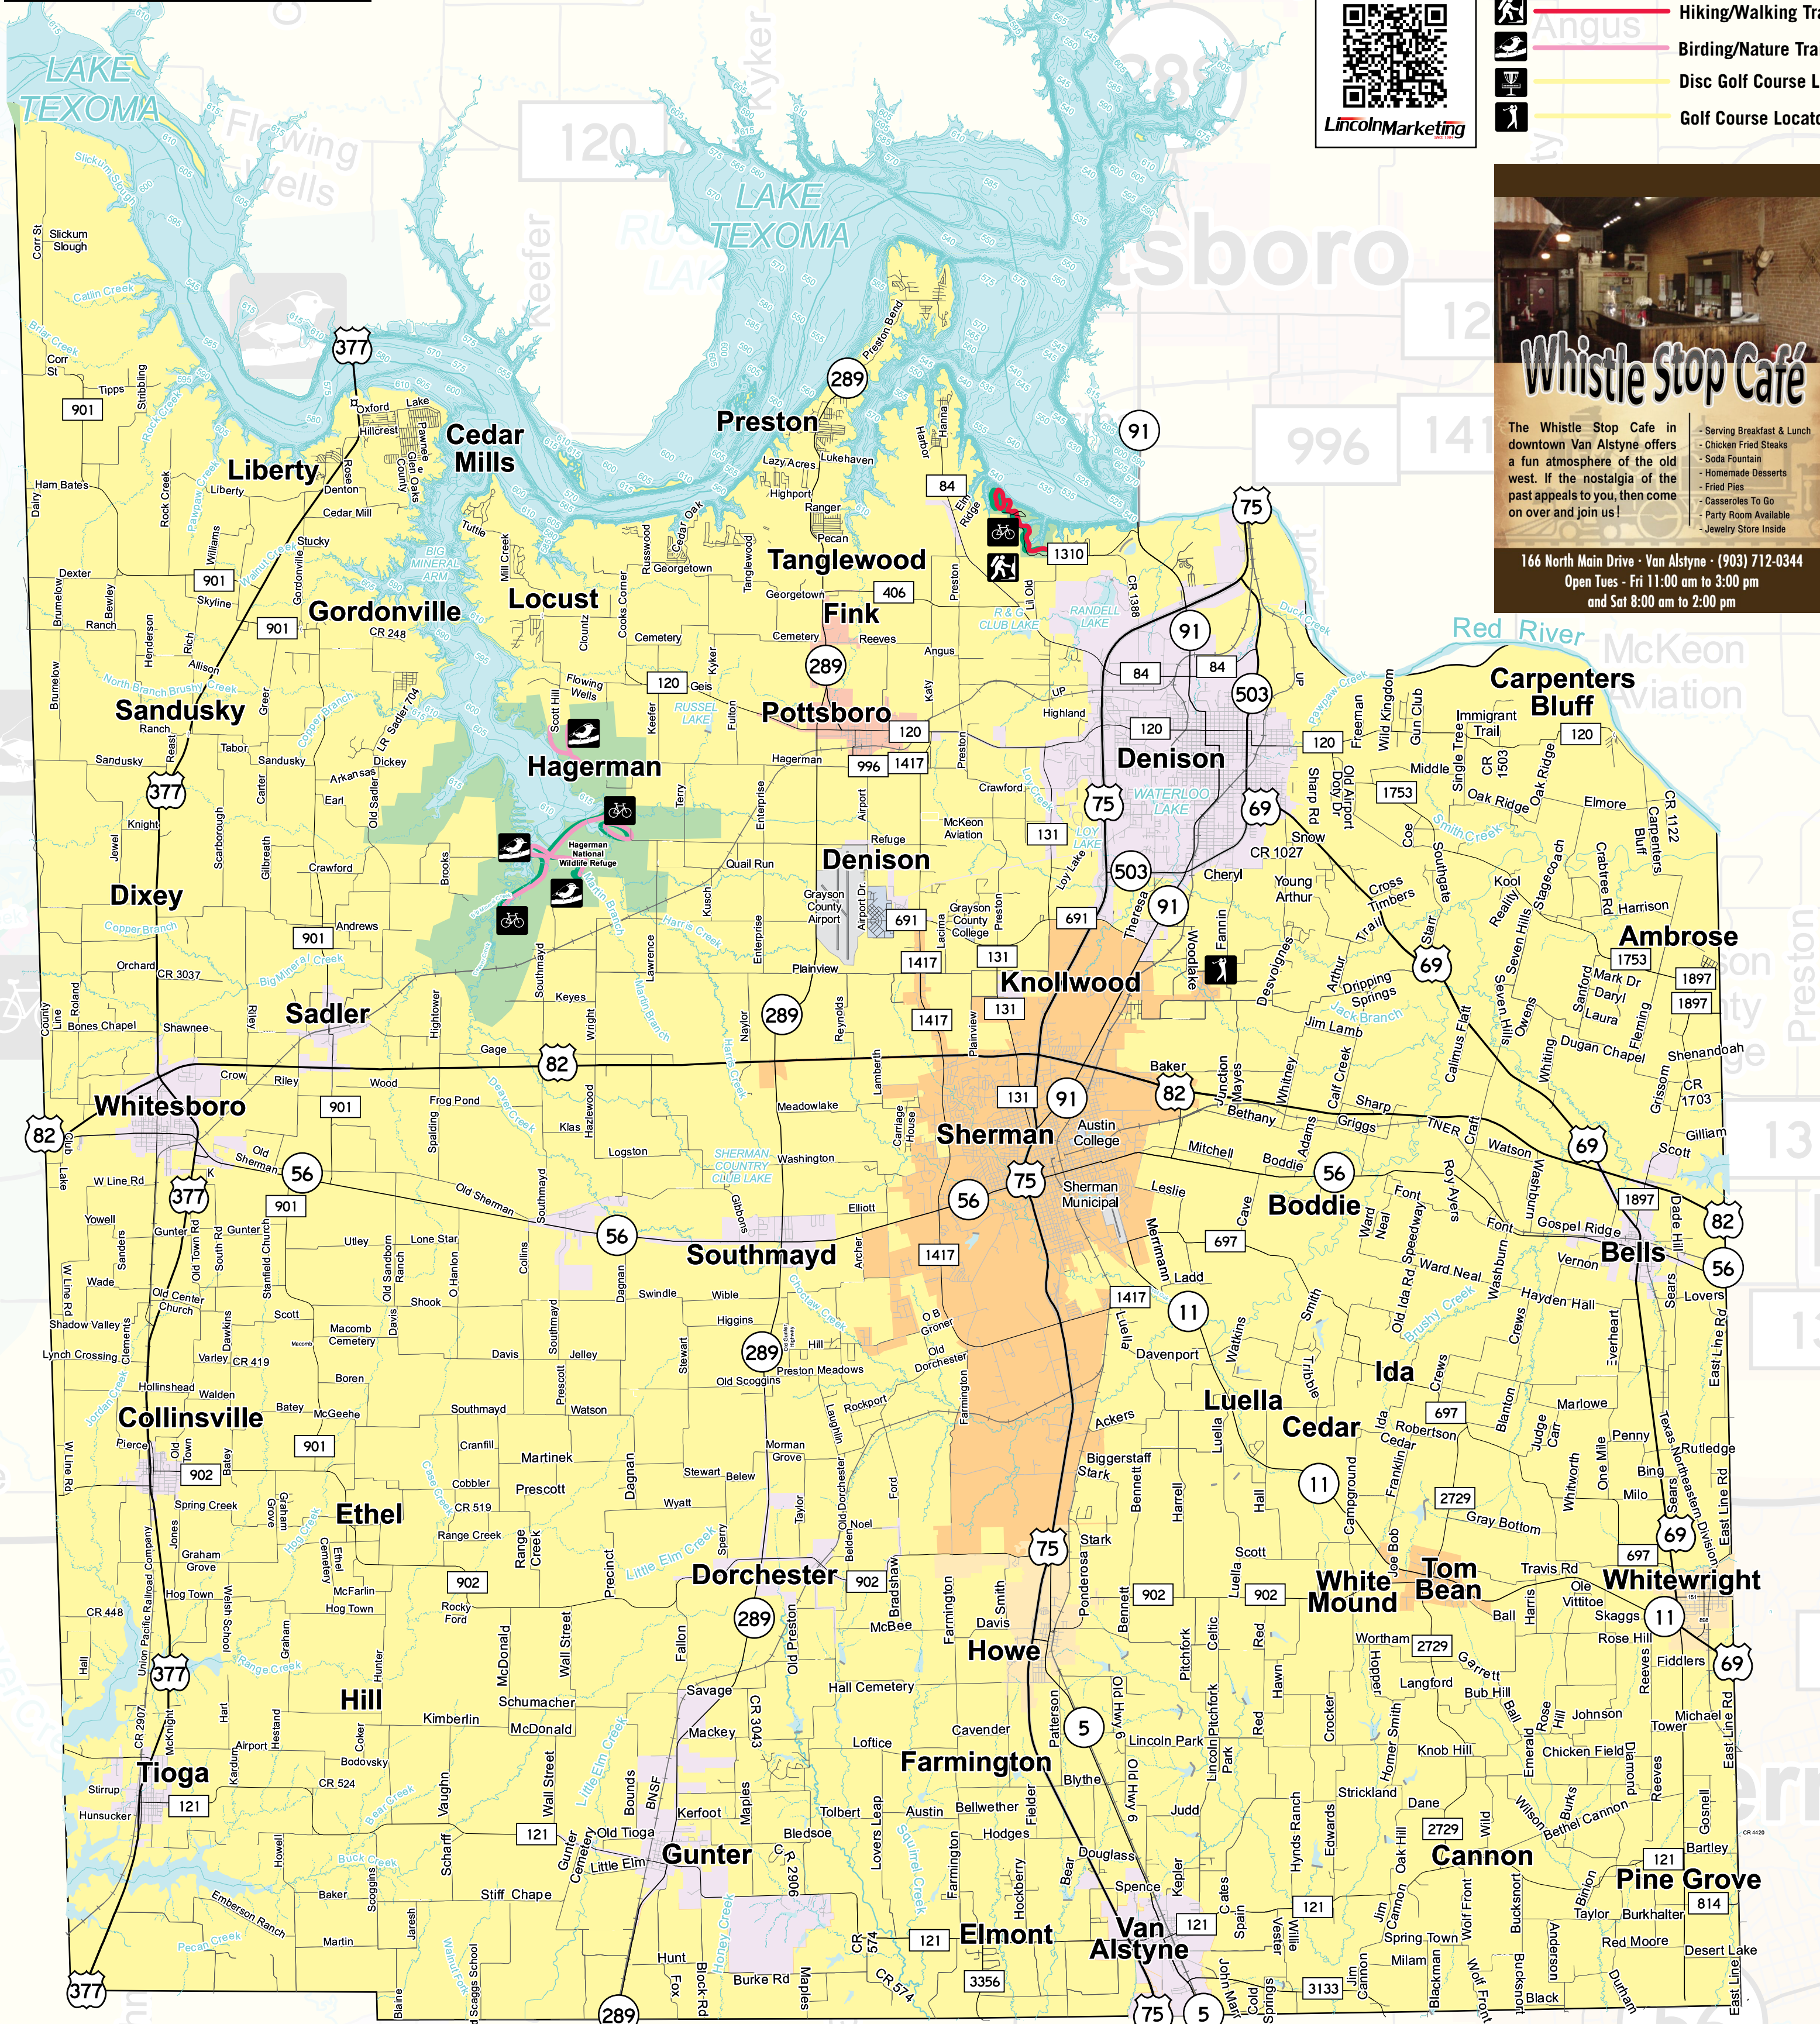

GRAYSON COUNTY

- Bicycle Trail/Route
- Hiking/Walking Trail
- Birding/Nature Trail
- Disc Golf Course Locator
- Golf Course Locator

Whistle Stop Café

The Whistle Stop Cafe in downtown Van Alstyne offers a fun atmosphere of the old west. If the nostalgia of the past appeals to you, then come on over and join us!

- Serving Breakfast & Lunch
- Chicken Fried Steaks
- Soda Fountain
- Homemade Desserts
- Fried Pies
- Casseroles To Go
- Party Room Available
- Jewelry Store Inside

166 North Main Drive - Van Alstyne - (903) 712-0344
Open Tues - Fri 11:00 am to 3:00 pm and Sat 8:00 am to 2:00 pm

HIDEAWAY SELF STORAGE

SEE WEBSITE www.texomastorage.com

10X10 • 10X15 • 10X20

24 HOUR ACCESS

NO CONTRACTS & 3rd MONTH FREE!

903-786-4516

5012 South FM 1417, Denison, TX

Close Proximity To Grayson College & Airport

- Security Lights
- Video Cameras
- Fence • Insulated
- Keyless Entry
- RV & Trailer Parking

TV CABLE

Of Grayson County

- Cable TV
- High Speed Internet
- Digital Phone Service

903-786-7477

www.graysoncable.com

501 Spur 316 Hwy-Suite 106 • Pottsboro, TX 75076

LM

Support Your Local Merchants

Scan The QR Code For Free Online Coupons

LincolnMarketing

www.lincolmarketing.us

KEY TECHNIQUES MASSAGE THERAPY

PATRICIA KEY, LMT & CERTIFIED MEDICAL MASSAGE PRACTITIONER

GIFT CERTIFICATES AVAILABLE ONLINE

WWW.PATKEYLMT.MASSAGETHERAPY.COM

BY APPOINTMENT MONDAY-FRIDAY

(903) 815-1231

19295 W. US Hwy-82 • Sherman, TX

CHARLIE'S MOTORCYCLE SHOP

SALES & REPAIR

903-361-2677

1201 S. Armstrong Ave. • Denison, TX 75020

Abby's PARTY Creations!

- Party Favors
- Supplies & Services
- Decoration Supply

903.891.8610

115 S. Harrison Ave. • Sherman, TX 75090

STUBBS SOLUTIONS

RESIDENTIAL & COMMERCIAL

Free Estimates

Complete Electric Service & Repair

TX Electrical License #61331

903-624-5729

WELLINGTON HOTEL

903-868-0555

3605 S. US Highway 75
Sherman, TX 75090

Anna's Cleaning Service

BONDED-INSURED
(972) 607-5144

OPEN 24 HOURS
For Emergency Service

Serving Sherman, Denison & Grayson County. Also Serving DFW Metroplex

www.alvinascleaningservice.com