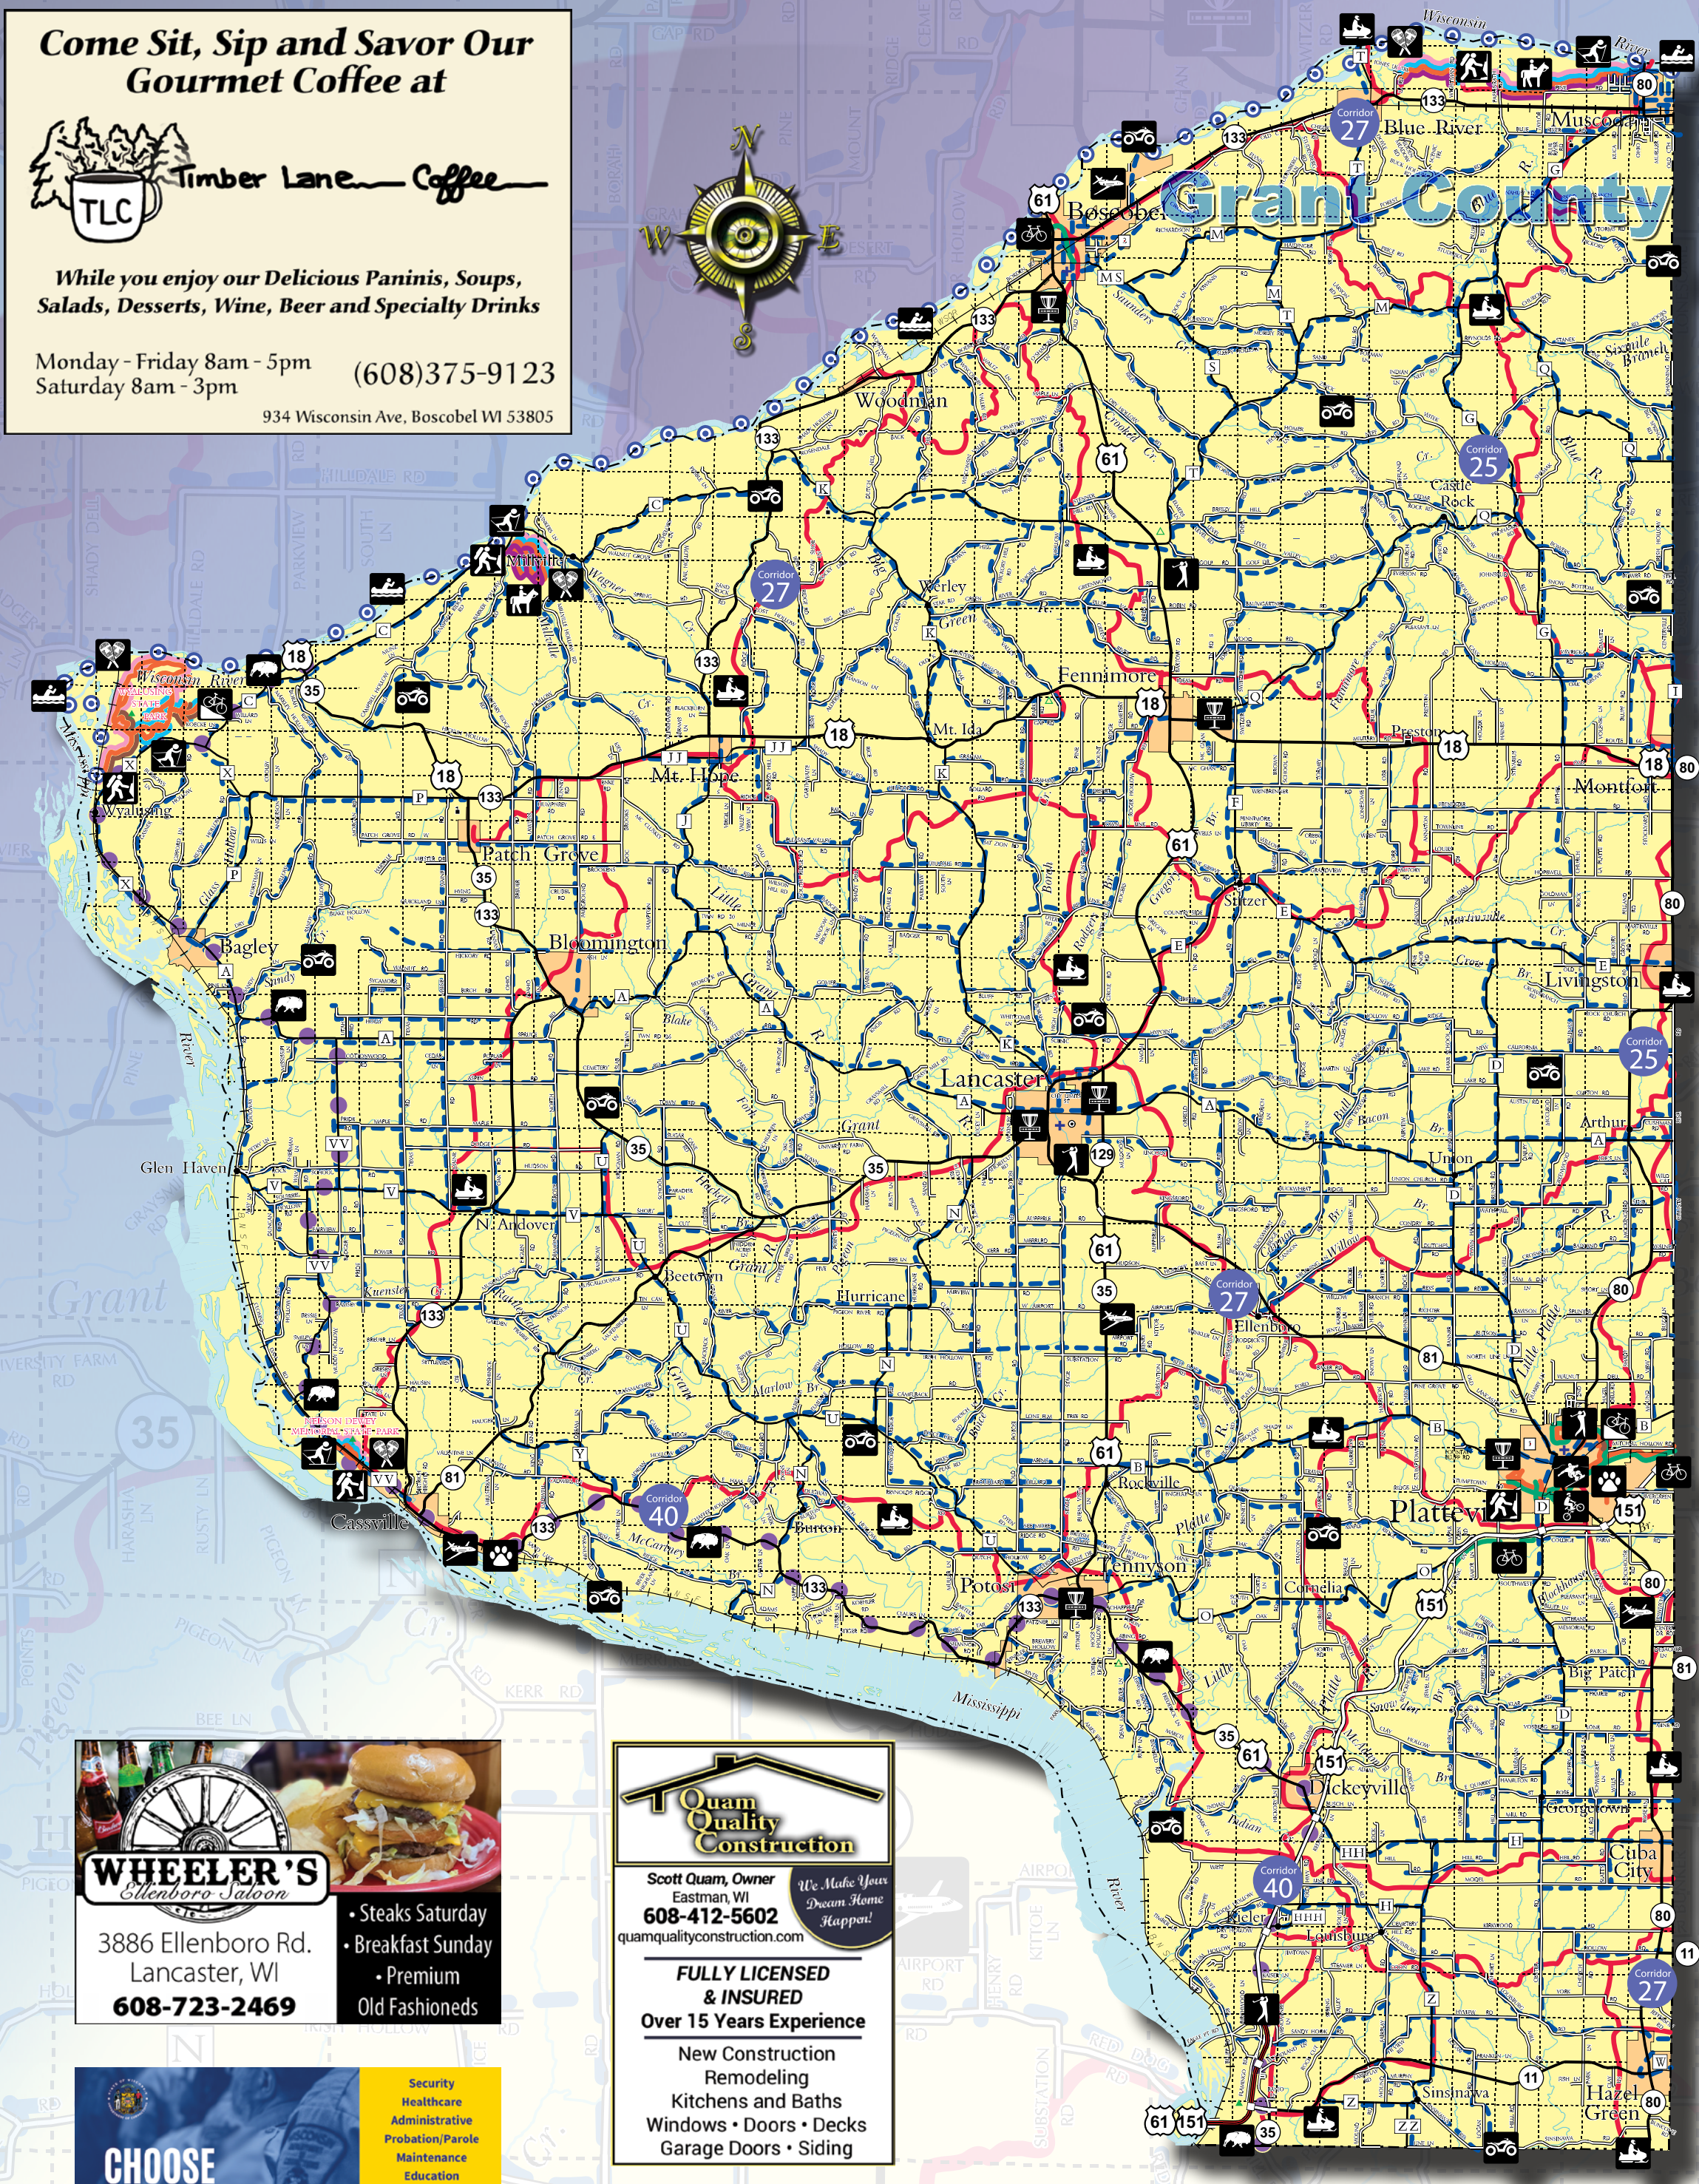

BOSCOBEL CENEX

608-375-4801
401 E. Elm St. • Boscobel

Hours:
Mon.-Thurs. 5am-8pm
Fri. 5am-9pm
Sat. 6am-9pm
Sun. 6am-8pm

• Fish Fry Every Friday
• New Menu Options Weekly
• Restaurant Quality Food All The Time
• Iced Coffee • Beer Cave

Come in for Our Daily Specials

OUTLAW D99.3 COUNTRY

DODGE POINT BROADCASTING CO INC
WDMP RADIO GROUP

2163 Highway 151
PO Box 9
Dodgeville, WI
E-mail: wdmp@mhtc.net
Fax: 608-935-3464
Check Out Our Web Site
WWW.D99POINT3.COM

608.935.2302

CRAWFORD COUNTY VETERANS SERVICES

Laura Moore
608-326-0204

lmoore@co.crawford.wi.gov • Fax: 608-326-0292
225 N Beaumont Rd. Ste. 137 • Prairie du Chien, WI

Help for Homeless Veterans
877-4AID-VET
DIAL 988 then PRESS 1

SPORT SHOP STARKS LIQUOR STORE

STARKS PRICE IS THE BEST

Your One Stop Shop for Recreation

- Full Service Liquor Store
- Areas Largest Selection of Craft Beer & Bourbons
- Boats, Guns & Ammo
- Edgewood Meat Locker Products

(608) 326-2478 • starkssportshop.com
119 W Blackhawk Ave. • Prairie du Chien, WI

- ORV Trail/Route
- Bicycle Trail
- Snowmobile Trail
- Hiking/Walking Trail
- Cross-Country Ski Trail
- Equestrian Trail
- Mountain Bike Trail
- Snowshoe Trail
- Scenic Byway
- Water Trail
- Golf Course
- Dog Park
- Disc Golf Course
- Skate Park
- Airport
- BMX Park

GRANT COUNTY TRUCK BODIES

#1 Hillsboro Aluminum Dealer in the US

608-568-3898

Hwy. 151 & 61 Kieler, WI
grantcountytruckbodies.com
grantcountytruckbodies@gmail.com

WHEELER'S STEAKHOUSE

3886 Ellenboro Rd. Lancaster, WI
608-723-2469

- Steaks Saturday
- Breakfast Sunday
- Premium Old Fashioneds

Quam Quality Construction

Scott Quam, Owner
Eastman, WI
608-412-5602
quamqualityconstruction.com

FULLY LICENSED & INSURED
Over 15 Years Experience

New Construction
Remodeling
Kitchens and Baths
Windows • Doors • Decks
Garage Doors • Siding

CHOOSE A CAREER IN CORRECTIONS

Department of Corrections employees have the opportunity to make a positive difference in the lives of others, and create a real impact in their communities.

Employee Benefits

- Affordable Insurance: Select from a traditional or high deductible health plan, along with optional supplemental dental and vision plans. Life, accident and disability insurance are also available.
- Generous Paid Leave: Employees enjoy substantial paid time off with 35 hours of personal holiday, 108 hours of vacation, 120 hours of accrued sick leave and 9 paid legal holidays per year.
- Nationally-Ranked Pension: Participate in one of the nation's largest pension plans with employee and employer match contributions and lifetime retirement payment, plus an optional tax advantaged 401 retirement savings plan.
- Additional Savings Plans: Set aside money before taxes for health, dependent day care, parking and transportation expenses, or save for college with a tax-advantaged 529 account.

6.9% Annual contribution rate to retirement • employer match guarantee of 5 years

Public Service Loan Forgiveness (PSLF) qualifying employer

FREE Employee Wellness & Assistance

CARDINAL CG

WORLD LEADER IN THE DEVELOPMENT OF COATED GLASS FOR RESIDENTIAL WINDOWS AND DOORS!

WE'RE LOOKING FOR YOU NOW HIRING

1024 E Madison Street
Spring Green, WI
(608) 588-9831

- Career advancement available
- 401K - via monthly profit sharing program
- Clean, climate controlled work environment

Come fill out application at our facility or give us a call!

Leisure Time Sports Bar & Bowl

Open Daily at 11AM
608-326-2782

Broasted Chicken 7 Days a week
Homemade Lunch Specials Monday - Friday
Taco Tuesday's All Day & Night
Friday Night Fish Fry • Burgers
Great Pizza's & Much More!

Check us out on Facebook
1618 S Marquette Rd, Prairie du Chien, WI