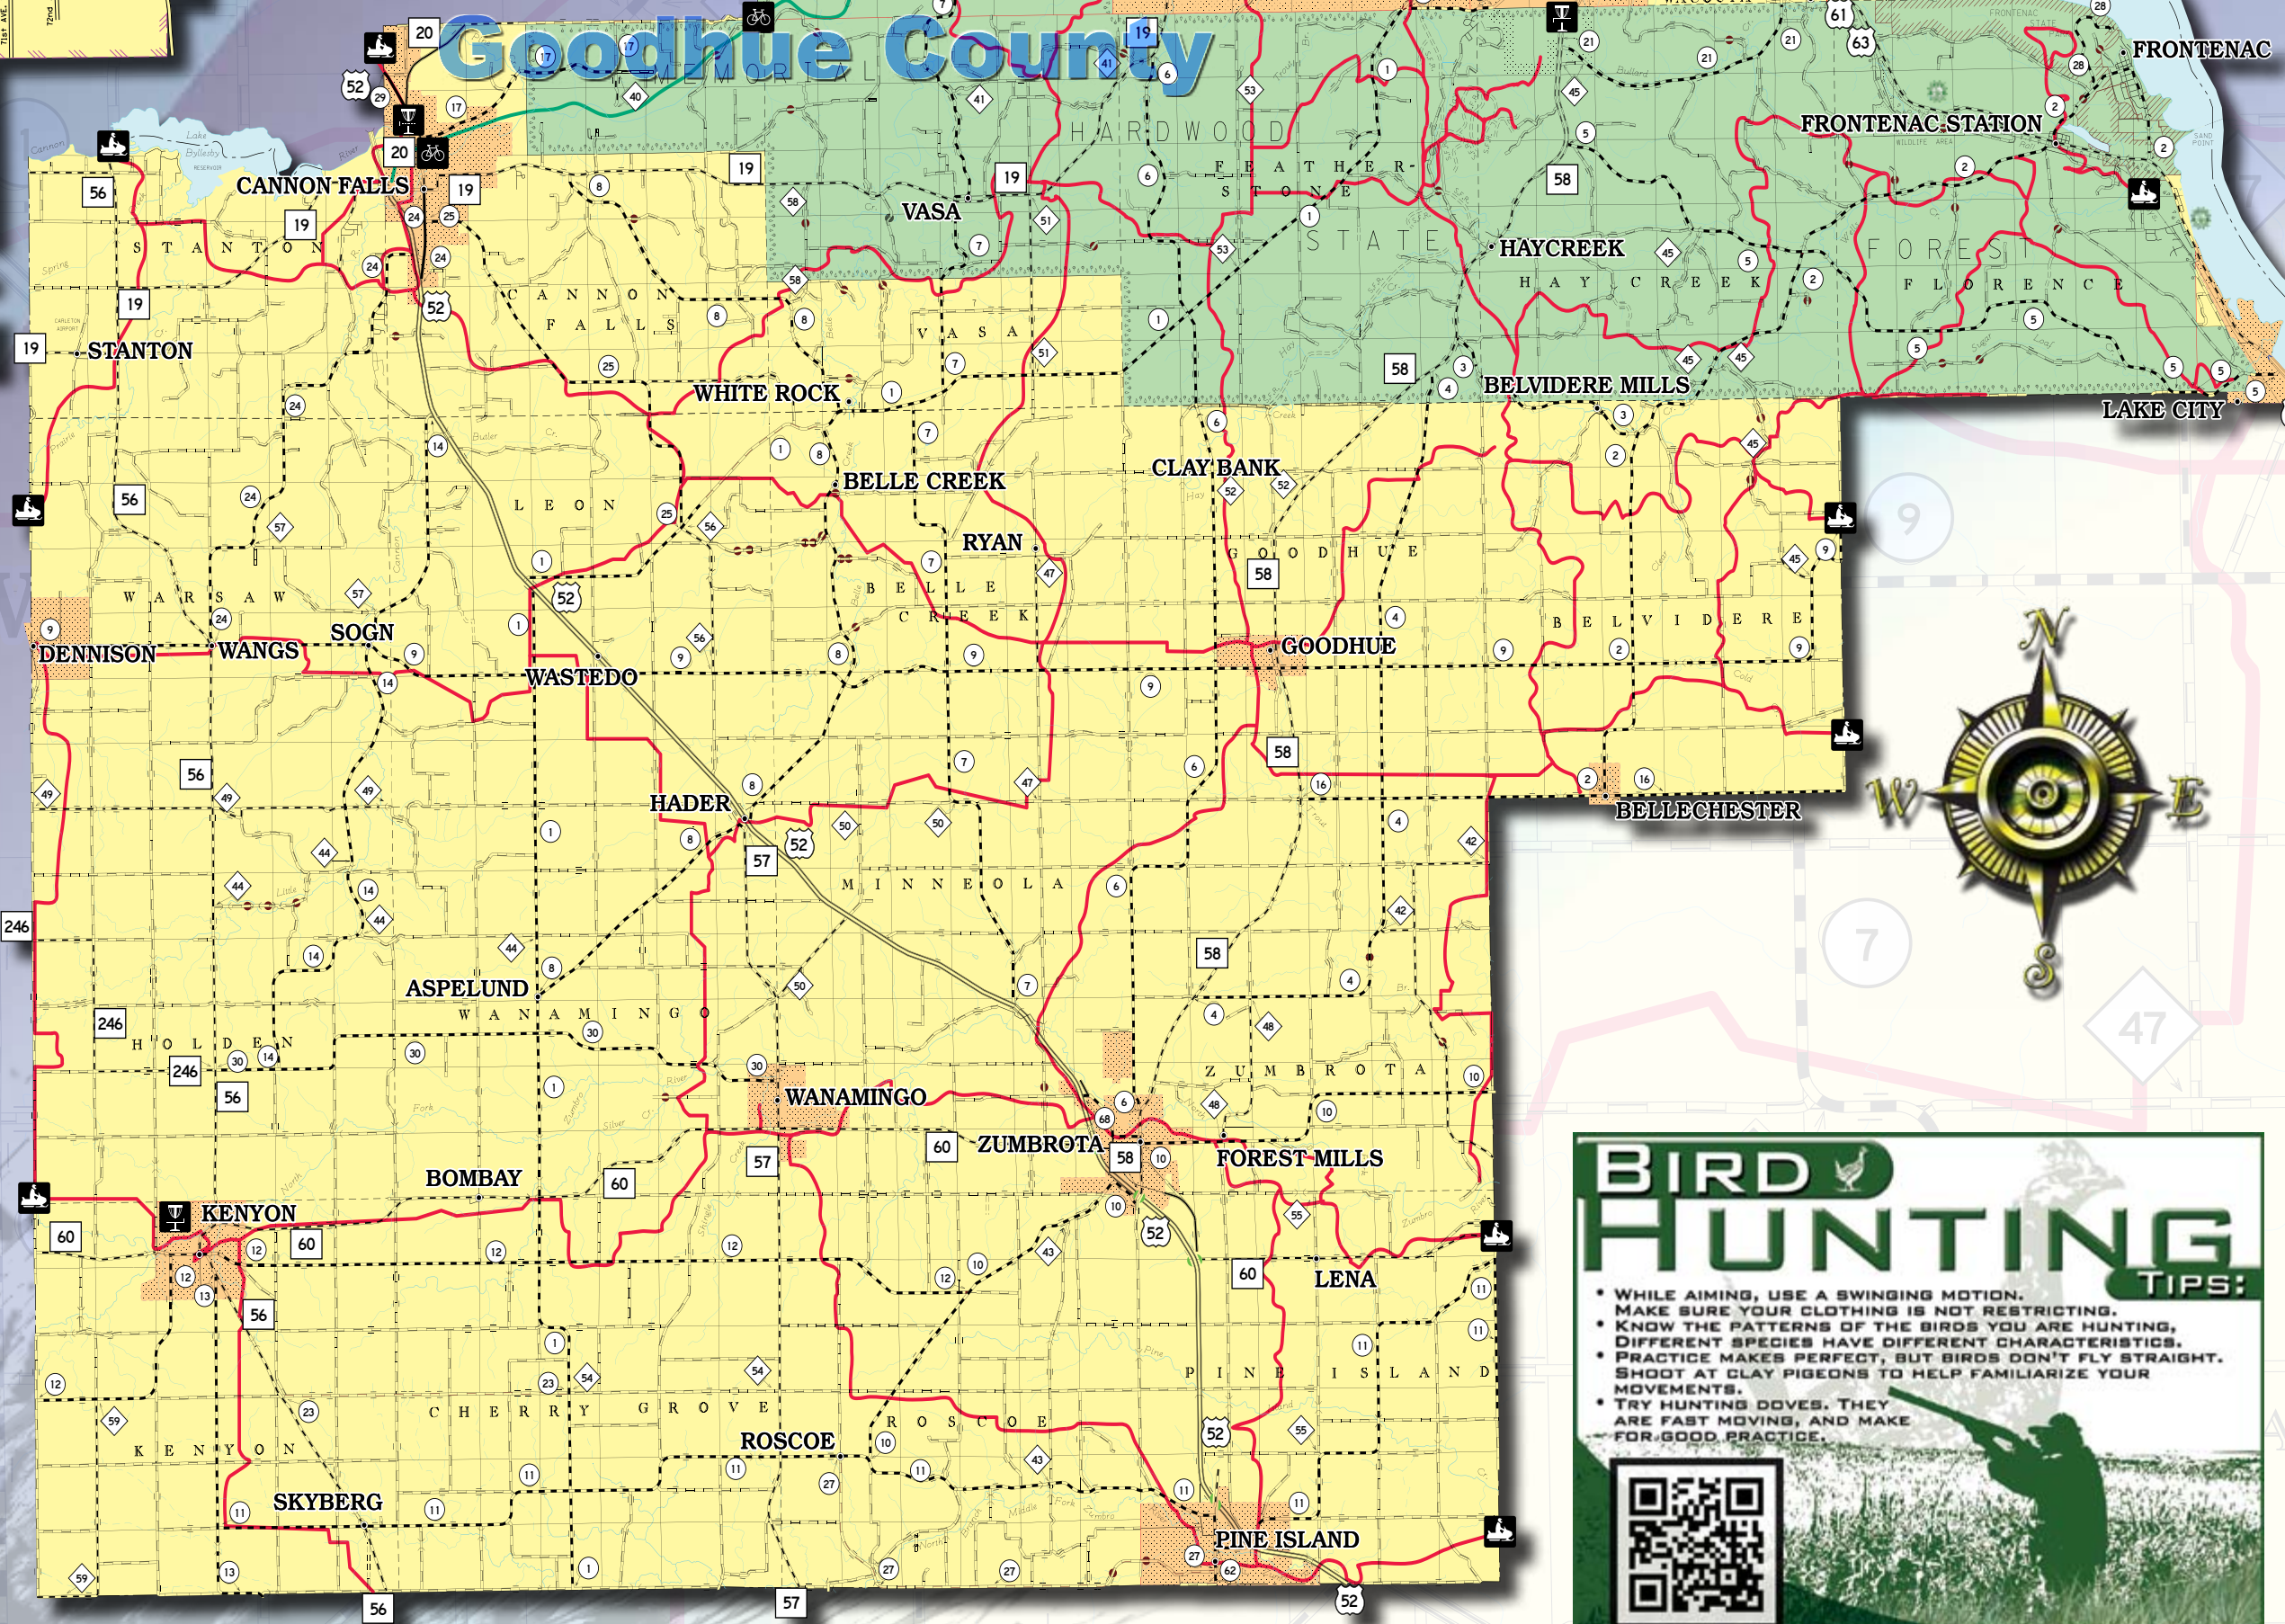

Cannon Falls

LincolnMarketing
Would like to Thank You for
30+ Years
of Loyal Business

Americas Best Value Inn
by Vantage
Hwy. 52 North
Next to Covered Bridge Family Restaurant
Zumbrota, MN 55992
507-732-7852
Fax: 507-732-7885

ACE RENTAL PLACE
The helpful place.
FAVORITE BRANDS • FRIENDLY SERVICE
CONVENIENT HOURS
Cannon Mall
31262 - 64th Path • Cannon Falls, MN
507-263-8828
M-F 8am-8pm Sat 8am-6pm Sun 10am-4pm

Local Area Map
With Recreational Trails
GOODHUE COUNTY WITH RED WING & CANNON FALLS, MINNESOTA
LincolnMarketing

HELP SUPPORT YOUR LOCAL BUSINESS

HERNKE'S ROCK AND LIME
Family Owned & Operated
507-263-5543 • 651-380-1249
Our Best to the FFA
6510 County 9 Blvd. • Cannon Falls
hernkerockandlime.com

SEL/AMSOIL
2017 Top Sales Award
2017 Largest Organization
BILL & DONNA DURAND
ZO# 611
SEL/AMSOIL ACADEMY
SEL/AMSOIL MUSEUM
SEL/AMSOIL NATURAL GARDENS
Join With The Nation's Sales "Leaders" Since 1976!
BILL & DONNA DURAND, ZO# 611 "HALL OF FAME"
7 Star Regency Platinum Direct Jobber
Over 20,000 Online Members
Over 120 Downline Directs
"Let Us Help You Build Your Own Business"
Free 6 month Membership to first 10 Responders.
***** Call Or Go Online Today! *****
WI Office: 1-800-416-7109
NY Office: 1-917-745-7423
"Factory Direct...Nobody Beats Our Prices"
www.bestvaluesynthetic.com

RED WING'S Ole Miss Marina
RED WING, MN
Amenities:
• Close to Red Wing • Quiet & Protected slips
• Aqua Kem & Clothing • Friendly People
• 30 and 50 amp Services
• Showers/Bathrooms • Boat Launch
• Oil • Gas Dock & Ship's Store
• Clear 89 Octane Gas • 4 - 50' Service Stalls
• Sanisallor Pumpout Equipment
• Pizza • Ice Cream • Ice • Pop
New for 2017 Slips Starting at $730
Joe Melson, Marina Manager
651-764-0247
www.red-wing.org/olemiss.html

BIRD HUNTING TIPS:
• WHILE AIMING, USE A SWINGING MOTION. MAKE SURE YOUR CLOTHING IS NOT RESTRICTING.
• KNOW THE PATTERNS OF THE BIRDS YOU ARE HUNTING, DIFFERENT SPECIES HAVE DIFFERENT CHARACTERISTICS.
• PRACTICE MAKES PERFECT, BUT BIRDS DON'T FLY STRAIGHT. SHOOT AT CLAY PIGEONS TO HELP FAMILIARIZE YOUR MOVEMENTS.
• TRY HUNTING DOVES. THEY ARE FAST MOVING, AND MAKE FOR GOOD PRACTICE.
QR Code

Walmart
Save money. Live better.
SUPERCENTER
295 Tyler Rd S. • Red Wing, MN 55066
651-385-0003
Now Hiring
All shifts and areas
Apply in store or online:
www.walmart.com

Get Active!!!
Go Outside and Do SOMETHING!
• Yard Work
• Gardening
• Walk the Dog
• Bike Ride
• Swimming
• ANYTHING!!!
Anything to get your heart rate up, and your blood flowing you'll feel better and it's good for your health!

- Snowmobile Trail
- Bicycle Trail/Route
- Disc Golf Course Locator

Scan QR Code to go to the individual County Page
Goodhue County
This free publication is made possible by the advertisers and other local agencies and may not be reproduced. Please support the local advertisers on this publication. Comments and/or suggestions may be directed to: info@lincolnmktg.com
This map is prepared with information provided to us by others, therefore, Lincoln Marketing and the advertisers assume no liability in regards to trails (including accuracy). Please respect private property and no trespassing signs. Stay on trails. Exercise extreme caution on all lakes and streams. Obey all state and local laws and ordinances. Do not operate snowmobiles on county roads or state highways.
View this publication online at www.lincolnmktg.com

ARENA TRAILER SALES
Proudly Offer the Best in the Industry!
CROWN LAKOTA BISON TITAN WILSON
ARENATRAILERS.COM 507-263-4488 CANNON FALLS, MN