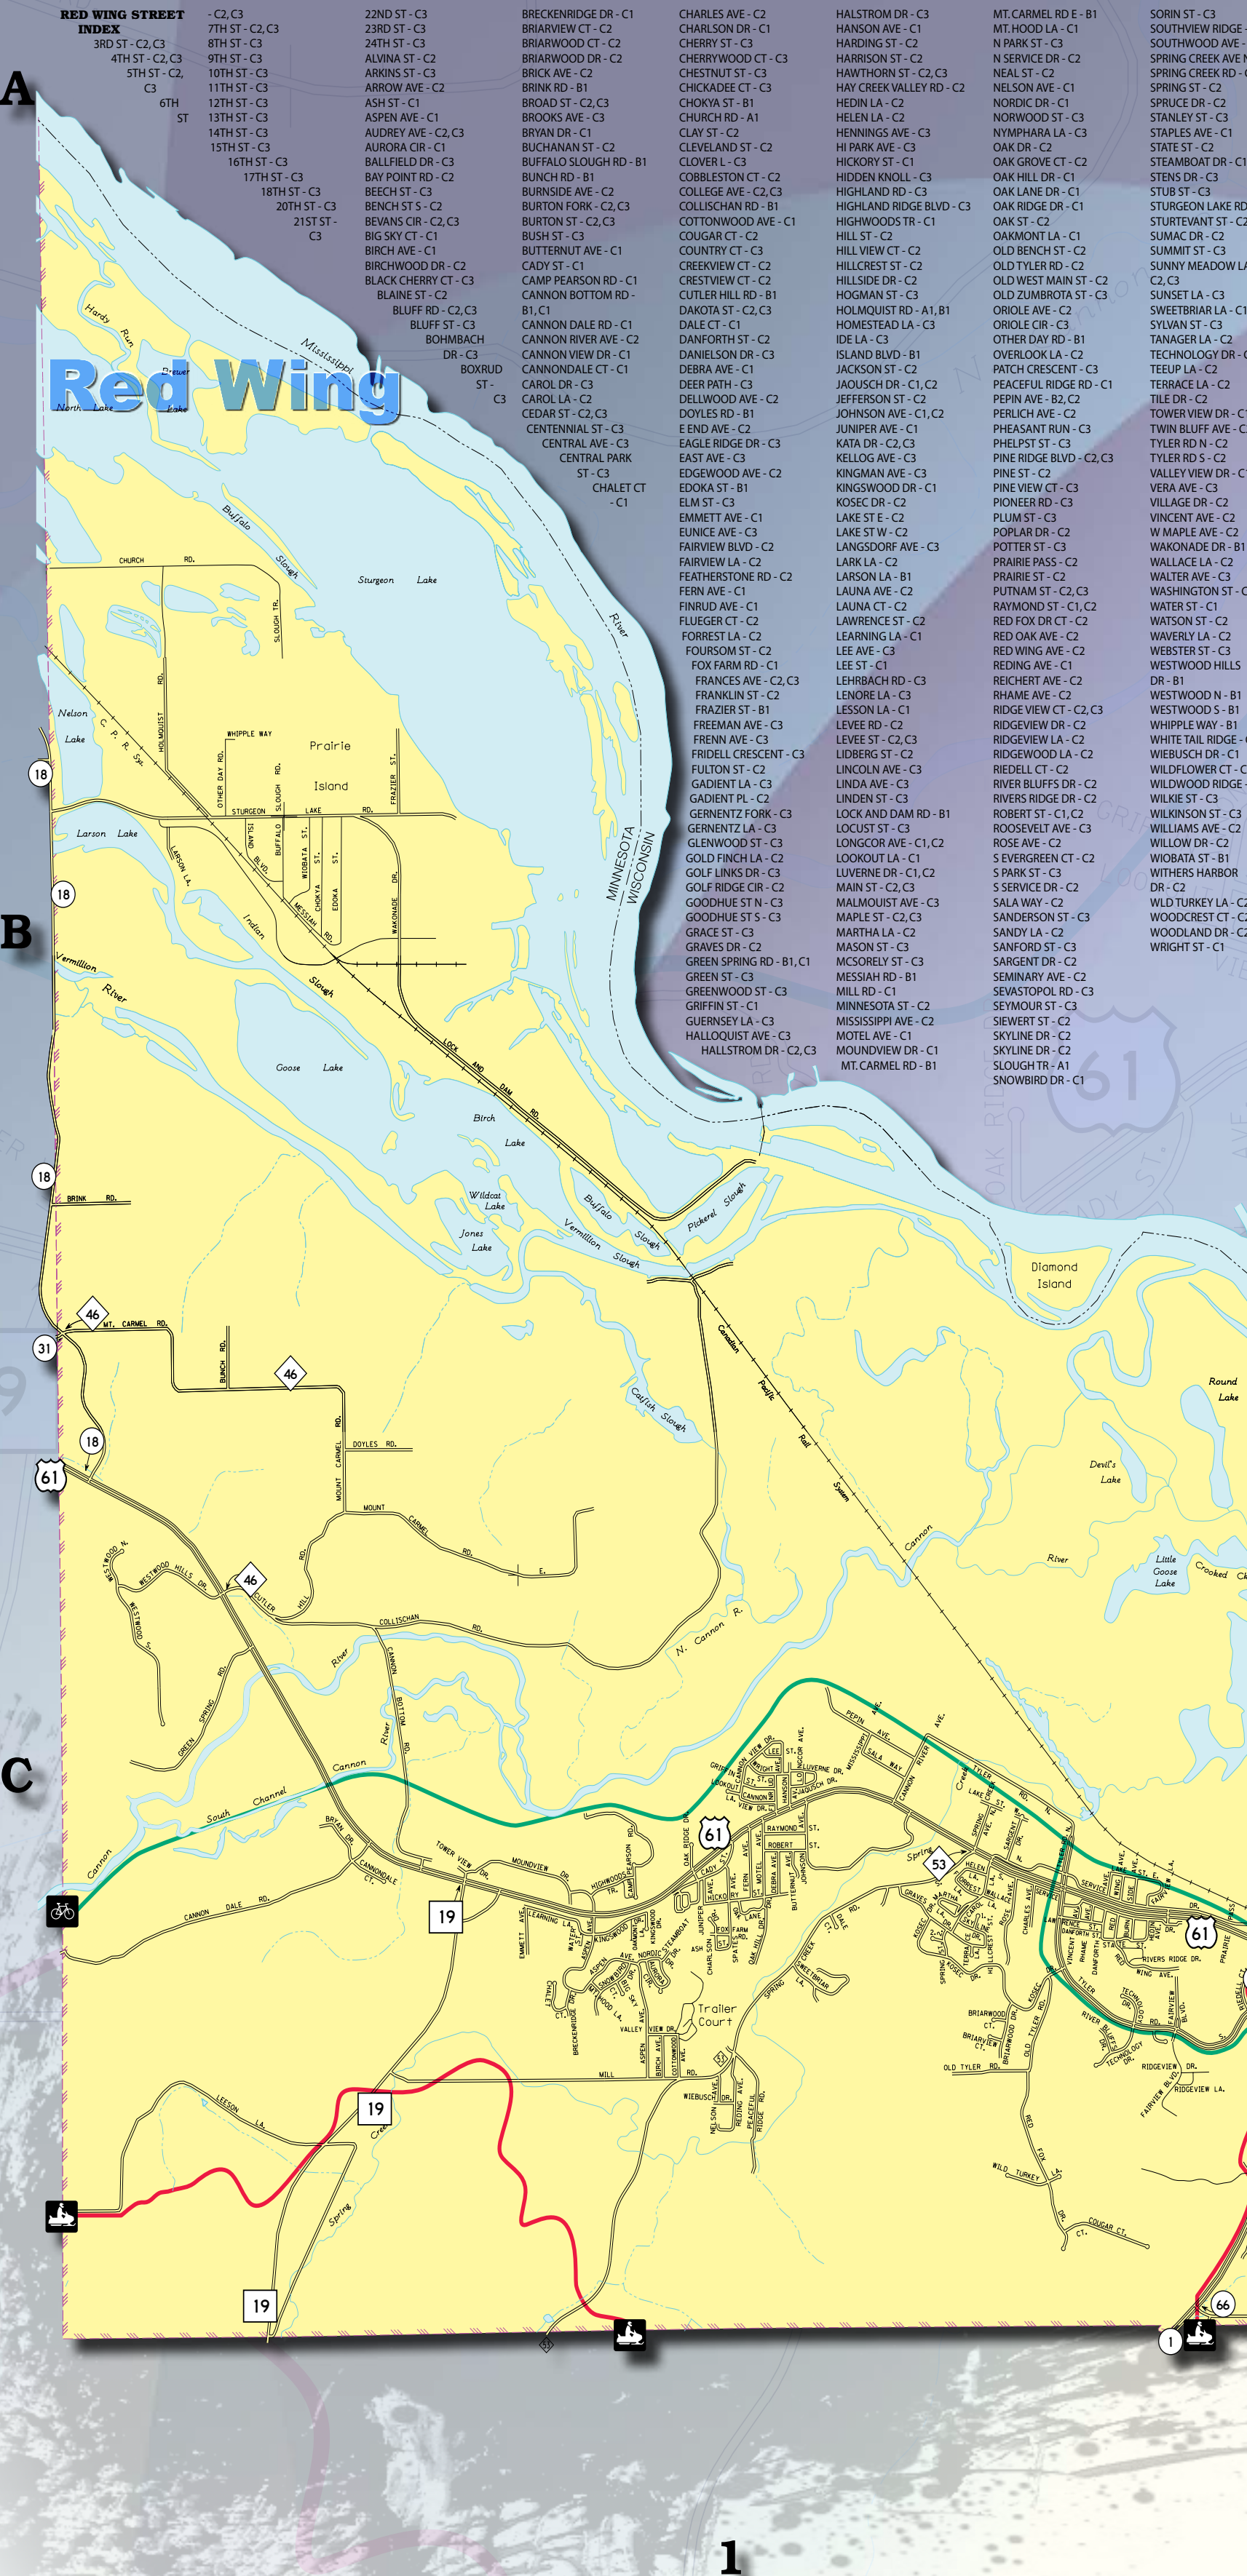

Why shop anywhere else!

FINE SELECTIONS OF WINES, LIQUOR & BEER AVAILABLE

BACKWOODS FRAMING & ENGRAVING
Personalized Gifts, Red Wing Souvenirs, Art Supplies, One of a Kind Items, Picture Framing, & Local Artwork
405 West 3rd Street
Downtown Red Wing, MN
Free Gift for Stopping to say "HI!"
www.BACKWOODSfe.com PHONE: (651)388-1059

LEON MUTUAL INSURANCE CO

Your Member Owned and Operated Farm and Home Insurance Company Since 1876

Please Contact the Agent Nearest You

Flom Agency	Cannon Falls	(507) 263-2020
Northfield Agency	Northfield	(507) 645-8861
Joseph Kuchinka	Dundas	(507) 645-5232
CO Brown Agency	Red Wing	(651) 388-6716
Lawrence Equine	Red Wing	(651) 388-8431
Hinderker Agency	Zumbrota	(507) 732-5693
CO Brown Agency	Hastings	(651) 437-6006
Lakeville Agency	Lakeville	(952) 469-4644
Todd Prink	Cannon Falls	(507) 263-5100

106 4th St. North • Cannon Falls, MN
Vickie Dungan, Manager

ARENA TRAILER SALES

Proudly Offer the Best in the Industry!

ARENATRAILERS.COM 507-263-4488 CANNON FALLS, MN

ACE RENTAL PLACE

The helpful place.

• FAVORITE BRANDS • FRIENDLY SERVICE
• CONVENIENT HOURS

Cannon Mall
31262 - 64th Path • Cannon Falls, MN
507-263-8828
M-F 8am-8pm Sat 8am-6pm Sun 10am-4pm

HERNKE'S ROCK AND LIME

Family Owned & Operated

507-263-5543 • 651-380-1249

Our Best to the FFA

6510 County 9 Blvd. • Cannon Falls
hernkerockandlime.com

Americas Best Value Inn

by Vantage

Hwy. 52 North
Next to Covered Bridge Family Restaurant
Zumbrota, MN 55992
507-732-7852
Fax: 507-732-7885

Walmart

Save money. Live better.

SUPERCENTER

295 Tyler Rd S. • Red Wing, MN 55066
651-385-0003

Now Hiring
All shifts and areas
Apply in store or online:
www.walmart.com

Scan QR Code to go to the individual County Page

This free publication is made possible by the advertisers and other local agencies and may not be reproduced. Please support the local advertisers on this publication. Comments and/or suggestions may be directed to: info@lincolnmktg.com

This map is prepared with information provided to us by others, therefore, Lincoln Marketing and the advertisers assume no liability in regards to trails (including accuracy). Please respect private property and no trespassing signs. Stay on trails. Exercise extreme caution on all lakes and streams. Obey all state and local laws and ordinances. Do not operate snowmobiles on county roads or state highways.

View this publication online at www.LincolnMarketing.us

Local Area Map

With Recreational Trails

GOODHUE COUNTY WITH RED WING & CANNON FALLS, MINNESOTA

LincolnMarketing