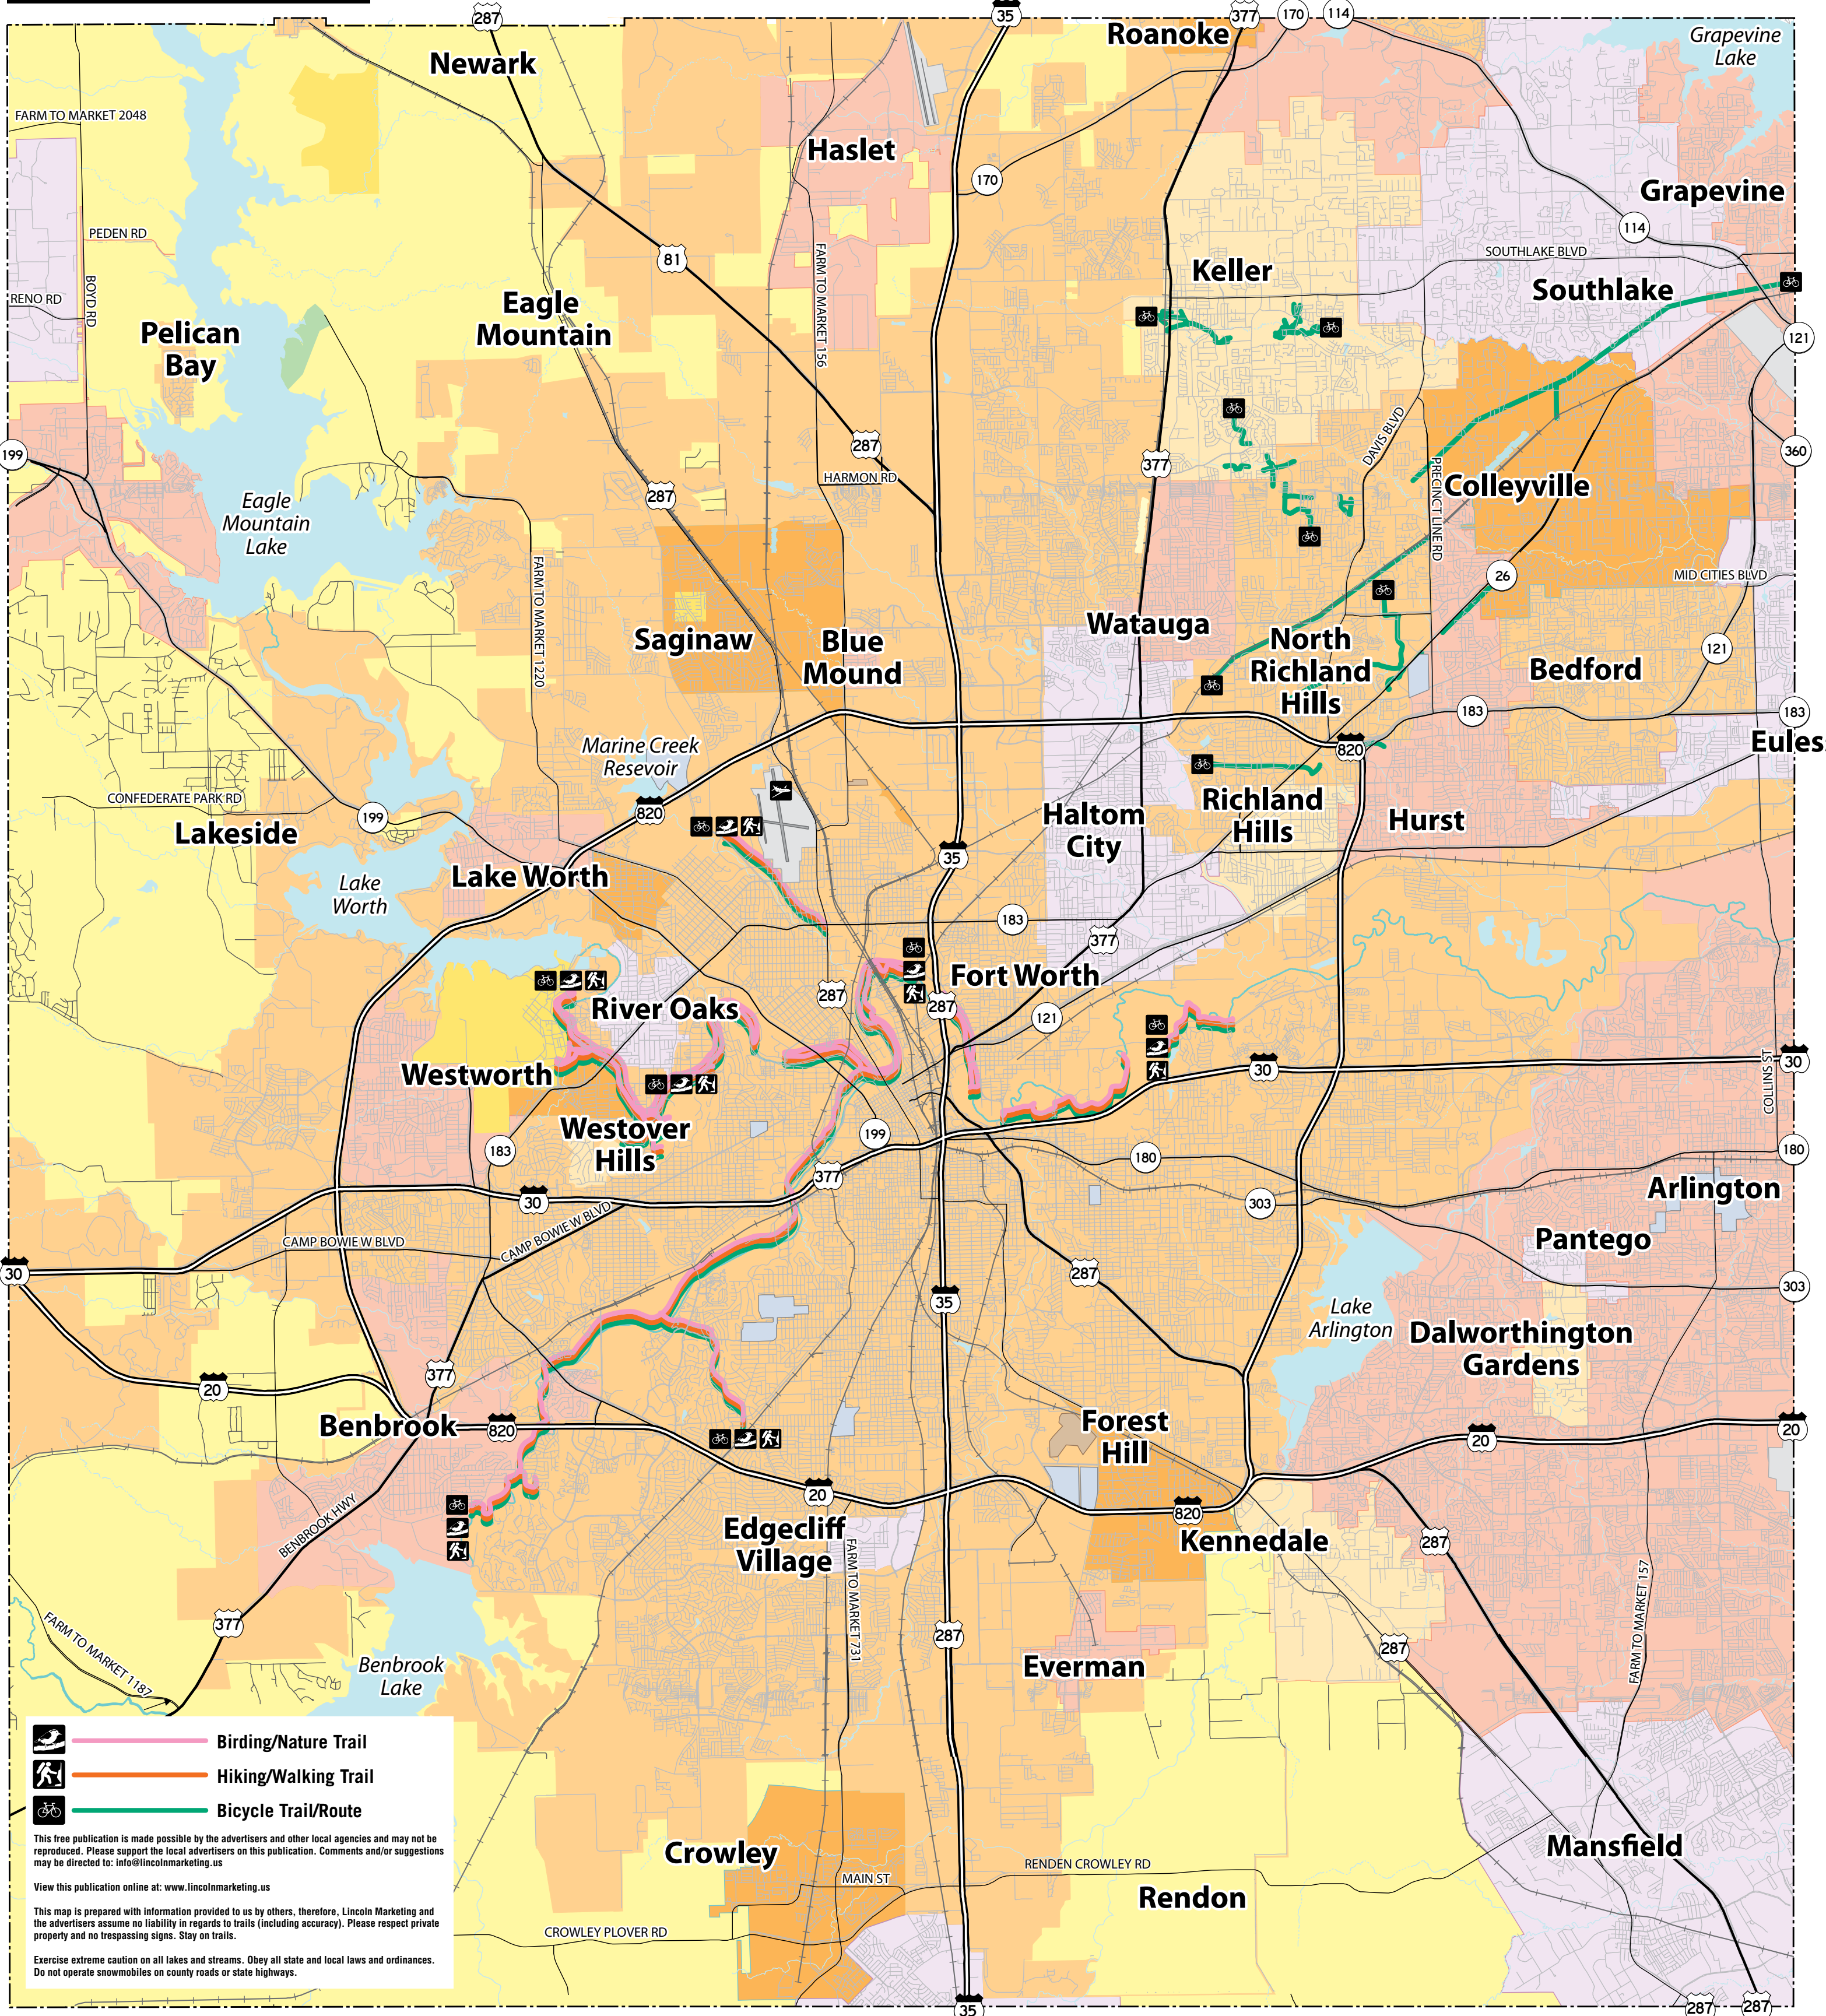

TARRANT COUNTY

Birding/Nature Trail
Hiking/Walking Trail
Bicycle Trail/Route

This free publication is made possible by the advertisers and other local agencies and may not be reproduced. Please support the local advertisers on this publication. Comments and/or suggestions may be directed to: info@lincolnmktg.com

View this publication online at: www.lincolnmktg.com

This map is prepared with information provided to us by others, therefore, Lincoln Marketing and the advertisers assume no liability in regards to trails (including accuracy). Please respect private property and no trespassing signs. Stay on trails.

Exercise extreme caution on all lakes and streams. Obey all state and local laws and ordinances. Do not operate snowmobiles on county roads or state highways.

Walmart
Save money. Live better.
2951 Matlock Rd.
Mansfield, TX 76063
817-453-5616
www.walmart.com

BULLDOGZ BURGER BOX
"Supporting Our Everman Bulldogs"
Forest Hill & Everman Area
Mon. - Sat. 11am-9pm, Sun. 12pm-7pm
Wing, Pork, Fish, And Country Fried Steak
Baskets - Burgers (Beef & Turkey)
The Best Loaded Baked Potatoes
817-380-4364
8000 Wichita St. Suite #113, Everman, TX

Walmart
Save money. Live better.
4300 Oakmont Blvd
Fort Worth, TX 76132
(817) 263-4065
www.walmart.com

Amazing Selection Of Handmade Oriental Rugs From Around The World
Over 50 Years Experience • Best Prices In The Metroplex
Atlas Rug Gallery
Repairing & Appraisal • Insurance Claims
Cleaning The Old Fashion Way • Free Pick Up & Delivery
EXPERT CLEANING OF ORIENTAL RUGS ONLY
817-732-6696
817-732-6693
www.atlasruggallery.net
4915 Camp Bowie Blvd
Ft. Worth, TX 76107
Next To Kincaid's On Camp Bowie

Gravity's End
Productions
Top Quality Recording Studio
Check Out Our Current Promotions
Lessons Available
"Open to All Genres"
682-521-4308
www.gravitysend.com

Walmart
Save money. Live better.
1601 W State Hwy 114
Fort Worth, TX 76051
(817) 421-4770
www.walmart.com

ELITE SPINE & REHAB
DR. CHAD LOVELESS, D.C.
DOCTOR OF CHIROPRACTIC
• Personal Injury
• Whiplash
• Sports Injuries
• Acute & Chronic Pain
• Full Spine & Extremities
• Free Consultation
Mon.-Fri. 9a.m. - 12p.m. & 2p.m. - 6p.m.
Sat 9a.m. - 12p.m.
www.chiropractorfortworth.com
817-759-0996
2227 HALTOM ROAD, SUITE C
HALTOM CITY, TX 76117

Bobby Jones Tattoo
Conveniently Located in The Ghetto
Open 7 Days A Week
Custom Artwork
Color Portraits
817-902-1502
817-477-7962
www.bobbyjonestattoos.com
1122 NW 25th Street
Suite A
Ft. Worth

FREE MAP
INCLUDES TRAILS
Downtown Ft. Worth & Tarrant County Texas

Americas Best Value Inn & Suites
by Vantage
1000 E. Division St.
Arlington, TX 76011
(817) 459-2171

Walmart
Save money. Live better.
1228 N. Highway 377
Roanoke, TX 76262
682-831-9338
www.walmart.com