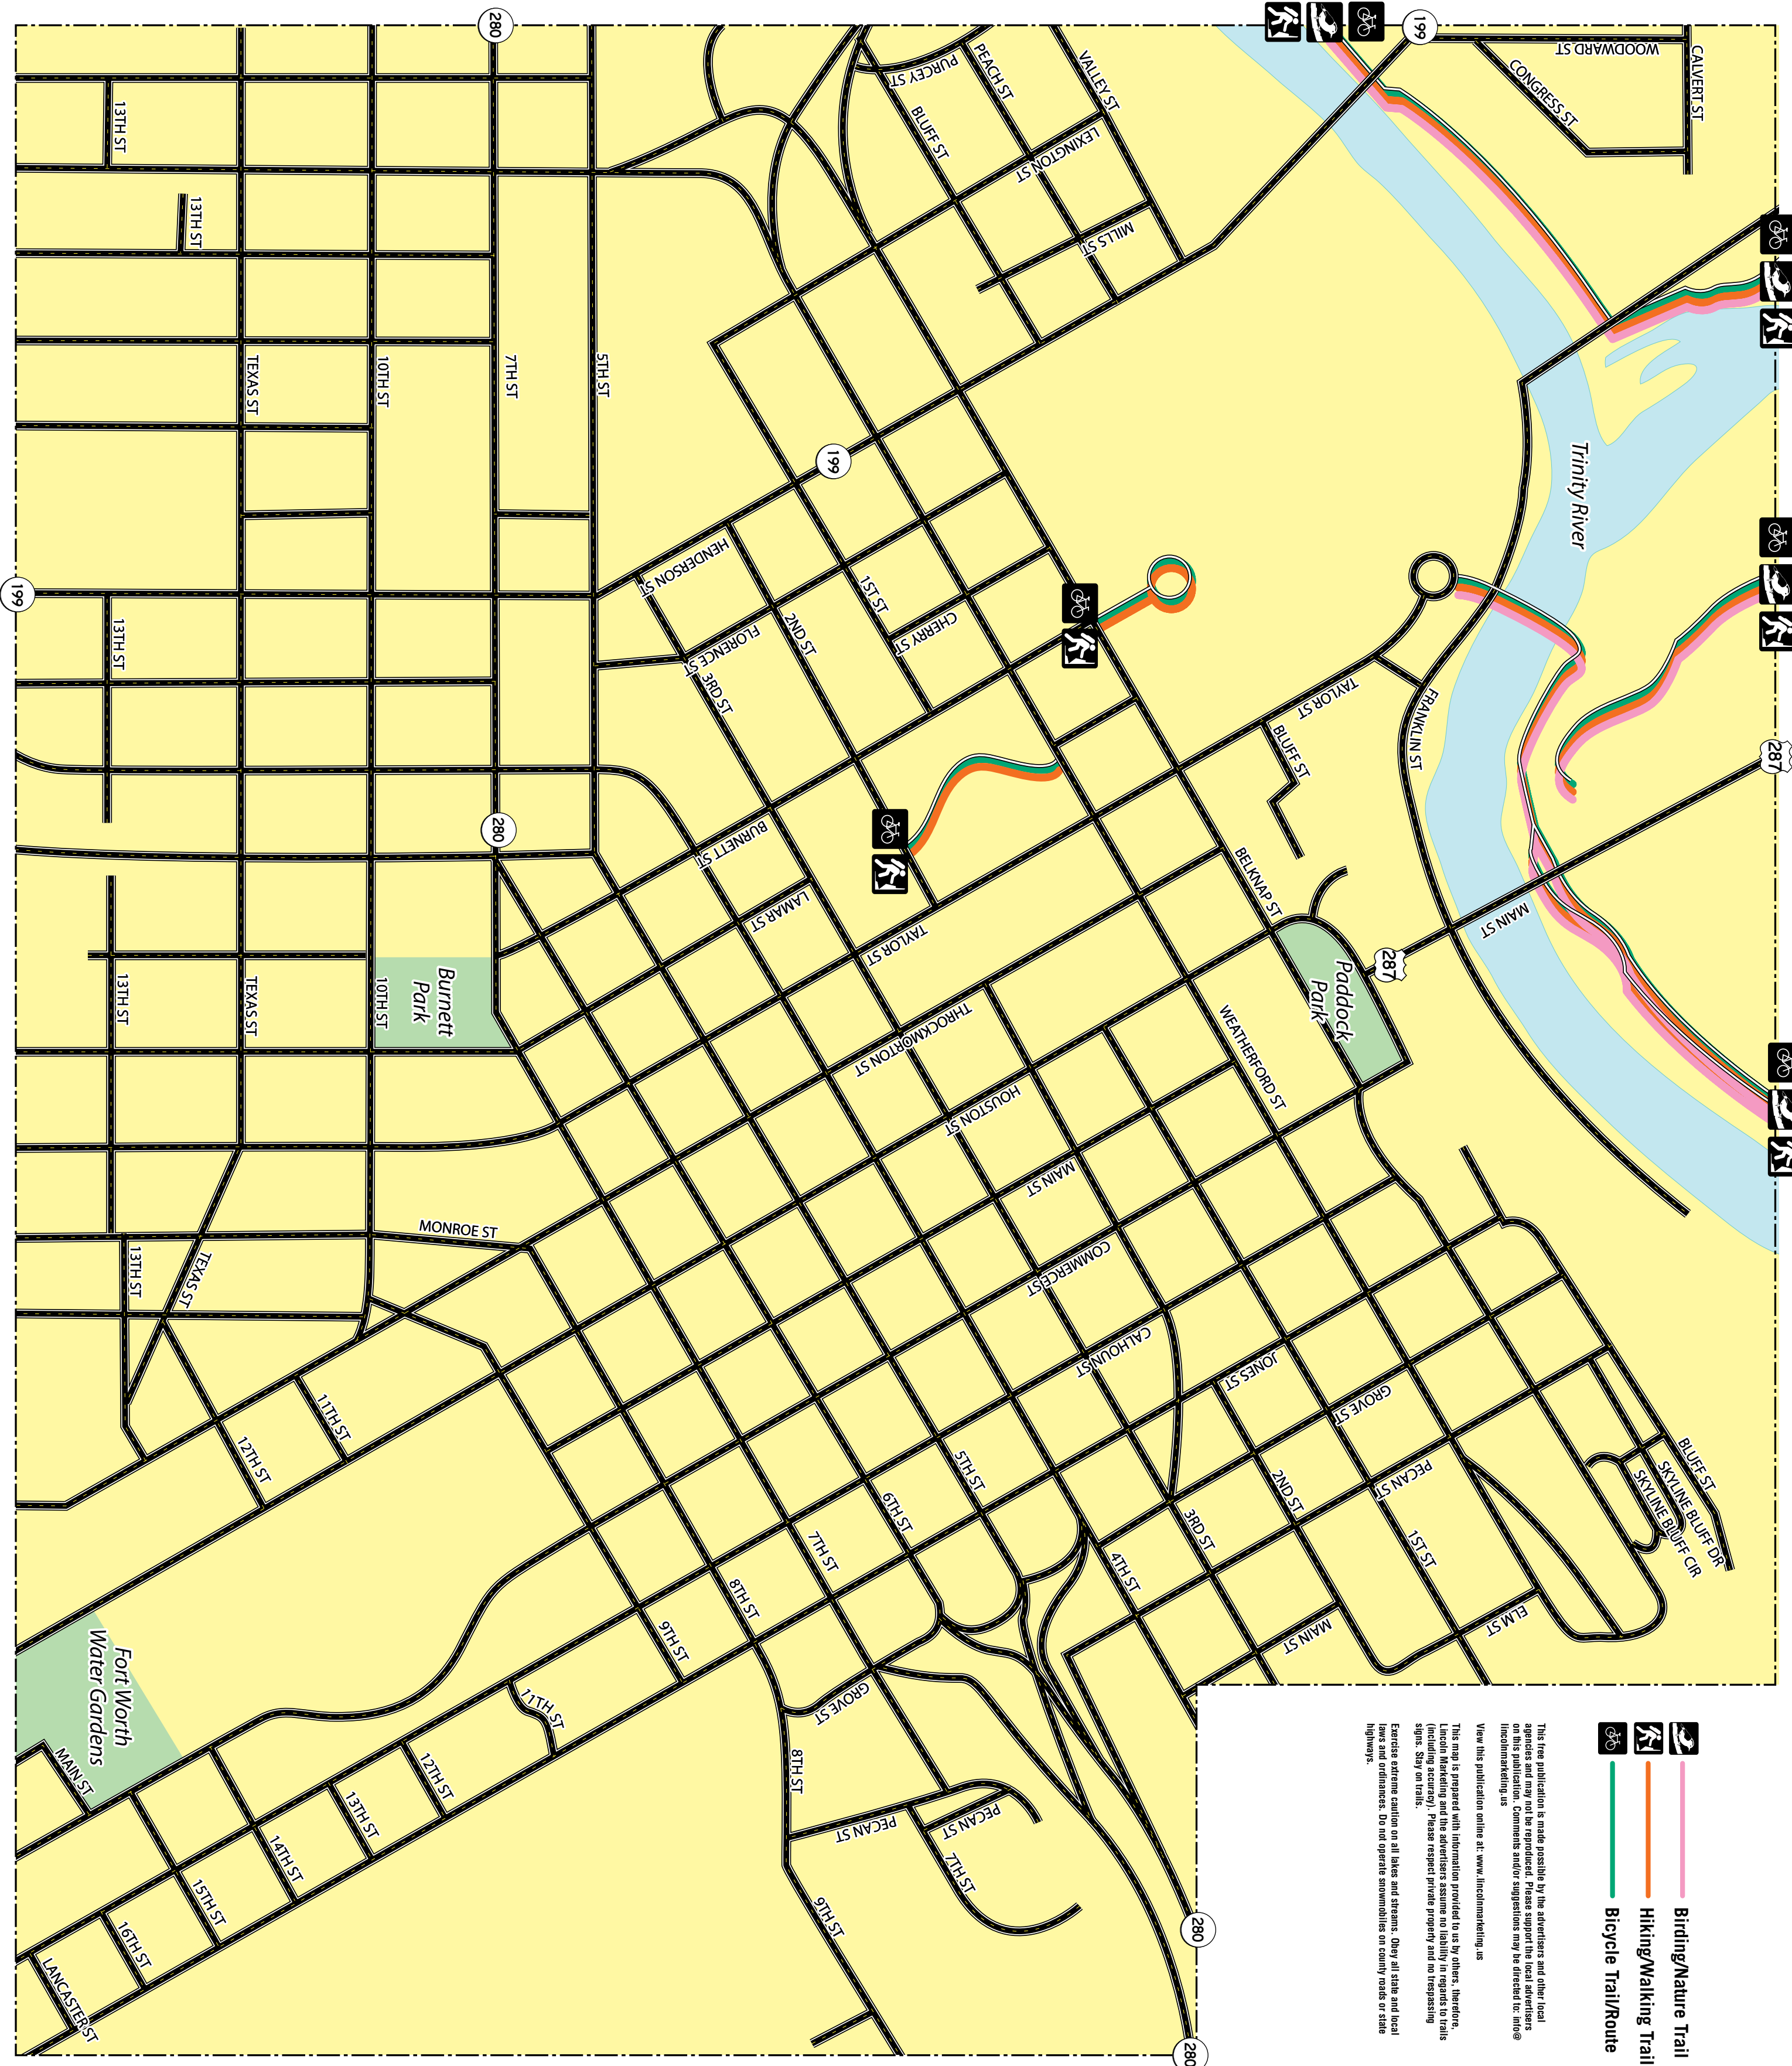

Downtown Ft. Worth & Tarrant County Texas

DOWNTOWN FT. WORTH

- Birding/Nature Trail
- Hiking/Walking Trail
- Bicycle Trail/Route

Americas Best Value Inn & Suites
by Vantage

1000 E. Division St.
Arlington, TX 76011

(817) 459-2171

Save money. Live better.

1228 N. Highway 377
Roanoke, TX 76262

682-831-9338
www.walmart.com

WILD Wet Willie's SALOON

BAR & LIVE ENTERTAINMENT

THURSDAY LADIES NIGHT! $1.50 Margaritas
$5 Margarita Pitchers
$4 Domestic Pitchers 7-9pm

TUESDAYS **KARAOKE**

ACUSTIC MONDAYS with LOCAL TEXAS MUSIC ARTISTS

817-244-6638
www.wetwilliesinc.com
12301 CAMP BOWIE W BLVD • ALEDO, TX

LEARN TO LAUGH IN ANOTHER LANGUAGE

Place and Supervise Exchange Students arriving for 2011/2012 School Year.

Work from home, P/T, Earn income & Cash bonuses & a trip to Berlin, Germany in 2011!

Please contact Larisa Waloski
(972) 625-0391 or lawaloski@hotmail.com
"Also looking for volunteer host families for students arriving in the Fall"

ELITE SPINE & REHAB
DR. CHAD LOVELL, D.C.
DOCTOR OF CHIROPRACTIC

- Personal Injury
- Whiplash
- Sports Injuries
- Acute & Chronic Pain
- Fall Spine & Extremities
- Free Consultation

Mon-Fri, 9am - 12pm & 2pm - 6pm
Sat 9am - 12pm
www.chiropractorofw.com
817-759-0966
2227 HALTOM ROAD, SUITE C
HALTOM CITY, TX 76117

Bobby Jones Tattoos

Custom Artwork
Color Portraits
conveniently located in The Ghetto
Open 7 Days A Week

www.bobbyjonestattoos.com
817-902-1502
817-477-7962
1122 NW 25th Street
Ft. Worth

Gravity's End Productions

Top Quality Recording Studio
Check Out Our Current Promotions
Lessons Available
"Open to All Genres"

682-521-4308
www.gravitysend.com

Save money. Live better.

1601 W State Hwy 114
Fort Worth, TX 76051

(817) 421-4770
www.walmart.com

BULLDOGZ BURGER BOX

"Supporting Our Everman Buildings"
Forest Hill & Everman Area

Mon - Sat, 11am-9pm, Sun, 12pm-7pm
Wings, Pork, Fish, And Country Fried Steak
Baskets - Burgers (Beef & Turkey)
The Best Loaded Baked Potatoes

817-380-4364
8000 Wichita St, Suite #113, Everman, TX

Save money. Live better.

4300 Oakmont Blvd
Fort Worth, TX 76132

(817) 263-4065
www.walmart.com

Atlas Rug Gallery

Amazing Selection Of Handmade Oriental Rugs From Around The World
Over 50 Years Experience * Best Prices In The Metropolis

Repairing & Appraisal * Insurance Claims
Cleaning The Old Fashion Way * Free Pick Up & Delivery
EXPERT CLEANING OF ORIENTAL RUGS ONLY

817-732-6696
817-732-6698
www.atlasruggallery.net
9155 Camp Bowie Blvd
Fort Worth, TX 76116

Save money. Live better.

2961 Matlock Rd.
Manfield, TX 76063

817-453-5616
www.walmart.com

Lincoln Marketing

MAXIMUM EXPOSURE
at MINIMUM COST.
Make a Guide Ads Work.
Email: info@lincolnmktg.com
for advertising in your local area.

We'll Get You Where You Want To Go.