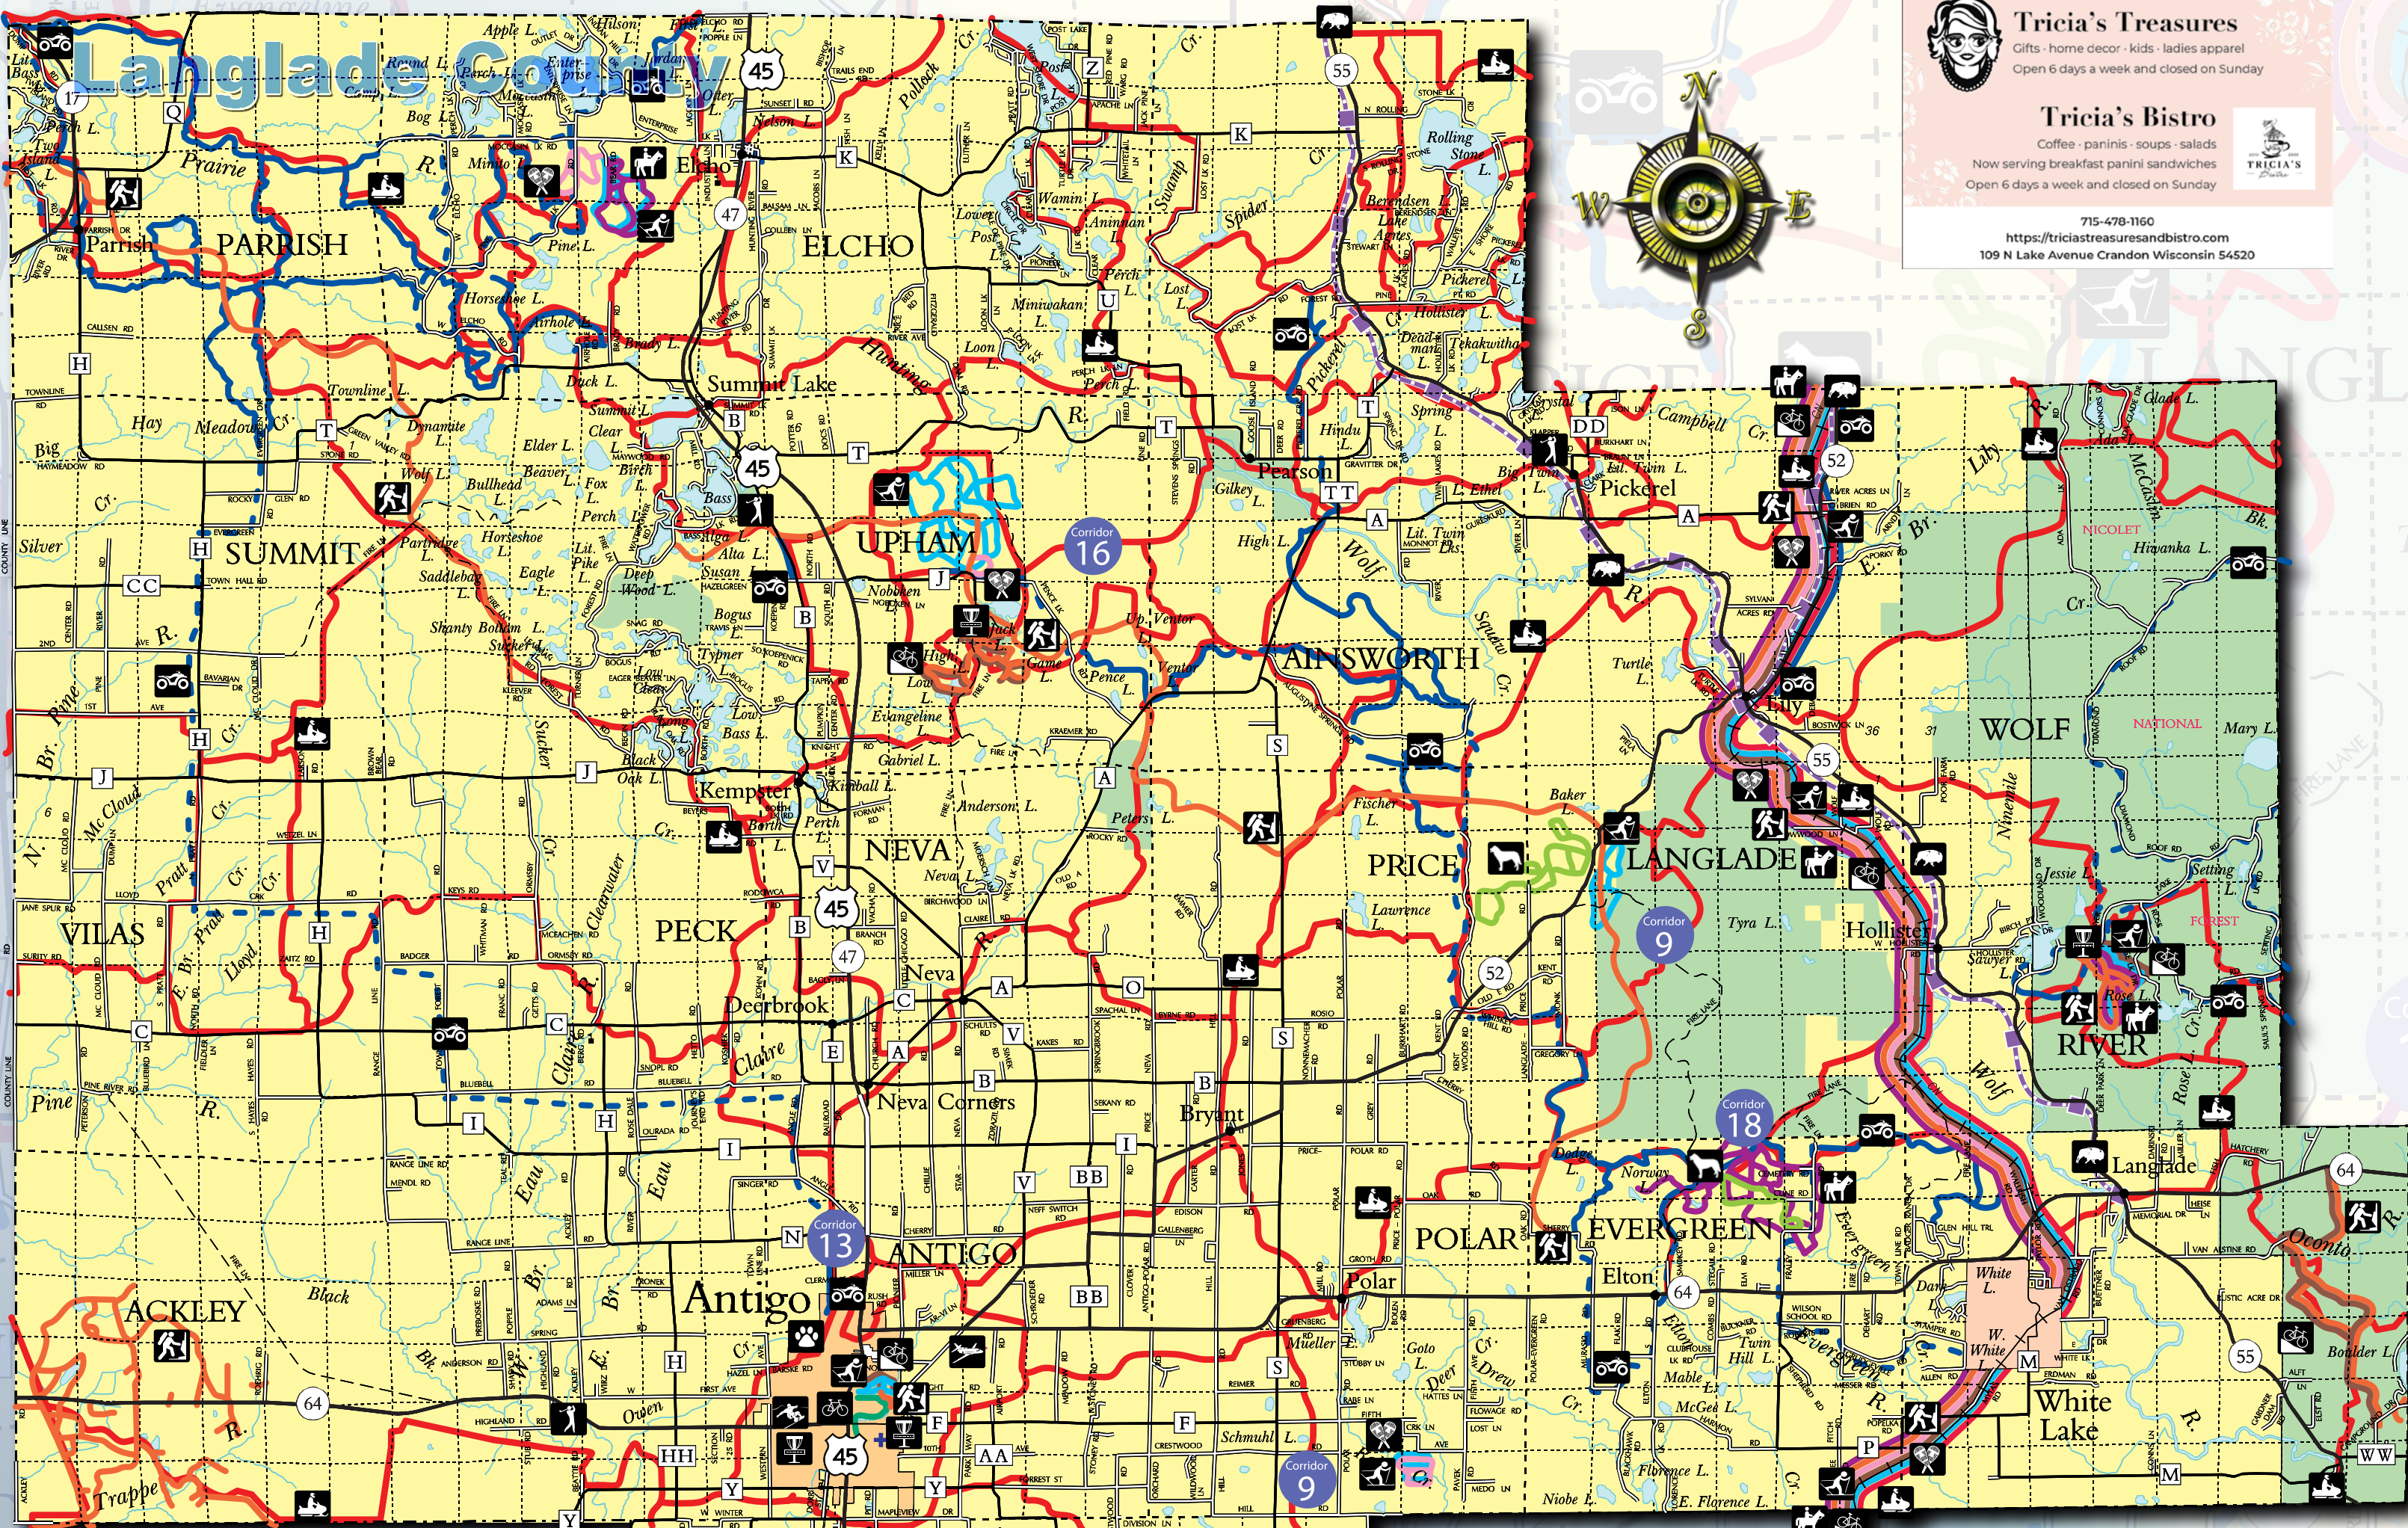

Tricia's Treasures
Gifts - home decor - kids - ladies apparel
Open 6 days a week and closed on Sunday

Tricia's Bistro
Coffee - paninis - soups - salads
Now serving breakfast panini sandwiches
Open 6 days a week and closed on Sunday

715-478-1160
<https://triciastreasuresandbistro.com>
109 N Lake Avenue Crandon Wisconsin 54520

Barb's CAFE
DAILY SPECIALS

Hours: Wed-Sun 7am-3pm
715-528-4219
633 Central Ave. • Florence, WI

Free Local Area Trails Map

ED NEUENS
Excavating & Sanitation
Aurora, WI
(715) 589-4409
edneuens.com • office@edneuens.com EST. 1962

- Septic System Installation & Repair
- Septic Tank & Holding Tank pumping
- Soil and Site Evaluations
- General Excavating

LincolnMarketing

Forest, Florence & Langedade Counties, WI

Schulz Heating & Cooling
Serving the area since 1979

"Comfort is what we do!"

2238 Neva Road • Antigo, WI
715-627-COOL (2665)
www.SchulzHeat.com

Voted BEST 8 Times!

Furnaces - Boilers - Fireplaces - Air Conditioners - Duct Cleaning - Geothermal
Outdoor Wood Boilers - Commercial HVAC - Generac Generators & More!
Call for a FREE ESTIMATE today!

Proudly Serving Antigo, Crandon, Wabeno, Laona, Argonne, Elcho, Pickarel, White Lake, Birnamwood, Gleason & Lakewood Areas

Scan the QR Code for Digital Copy

YOUR Help is NEEDED!

Do NOT Transport Invasive:
- Fish
- Invertebrates
- Aquatic Plants

CLEAN. DRAIN. DISPOSE.

KNOW THE LAW! YOU MAY NOT...
- TRANSPORT WATERCRAFT WITHOUT REMOVING THE DRAIN PLUG.
- ARRIVE AT LAKE ACCESS WITH DRAIN PLUG IN PLACE.
- TRANSPORT AQUATIC PLANTS, ZEBRA MUSSELS, OR OTHER PROHIBITED SPECIES ON ANY ROADWAY.
- LAUNCH A WATERCRAFT WITH PROHIBITED SPECIES ATTACHED.
- TRANSPORT WATER FROM LAKES OR RIVERS.
- RELEASE BAIT INTO THE WATER.

Antigo

- OHV Trail/Route
- Snowmobile Trail
- Bicycle Trail
- Hiking/Walking Trail
- Cross-Country Ski Trail
- Equestrian Trail
- Mountain Bike Trail
- Snowshoe Trail
- Dogsledding Trail
- Scenic Byway
- Airport
- Golf Course
- Dog Park
- Disc Golf Course
- Skate/BMX Park

Bicycle Hand-Signals
Be Cautious of Other Bikers
Drink lots of Water!
Snowmobile Hand-Signals
Slow Down! Don't drink and drive!

Custom Built Separators
Rock Quarry's - Gravel Pits
Recycling and More
For Home & Commercial Use

ROCK GRIZZLY

American Forged, Owned, & Operated
Quality that NEVER Quits
drockgrizzly.com Crandon, Wisconsin
715-889-1175 • jef@rockgrizzly.com

The Good Life Starts With a Good Career

Volm COMPANIES

Apply at volmcompanies.com/careers

Shop Dine Play Stay

LOCALLY