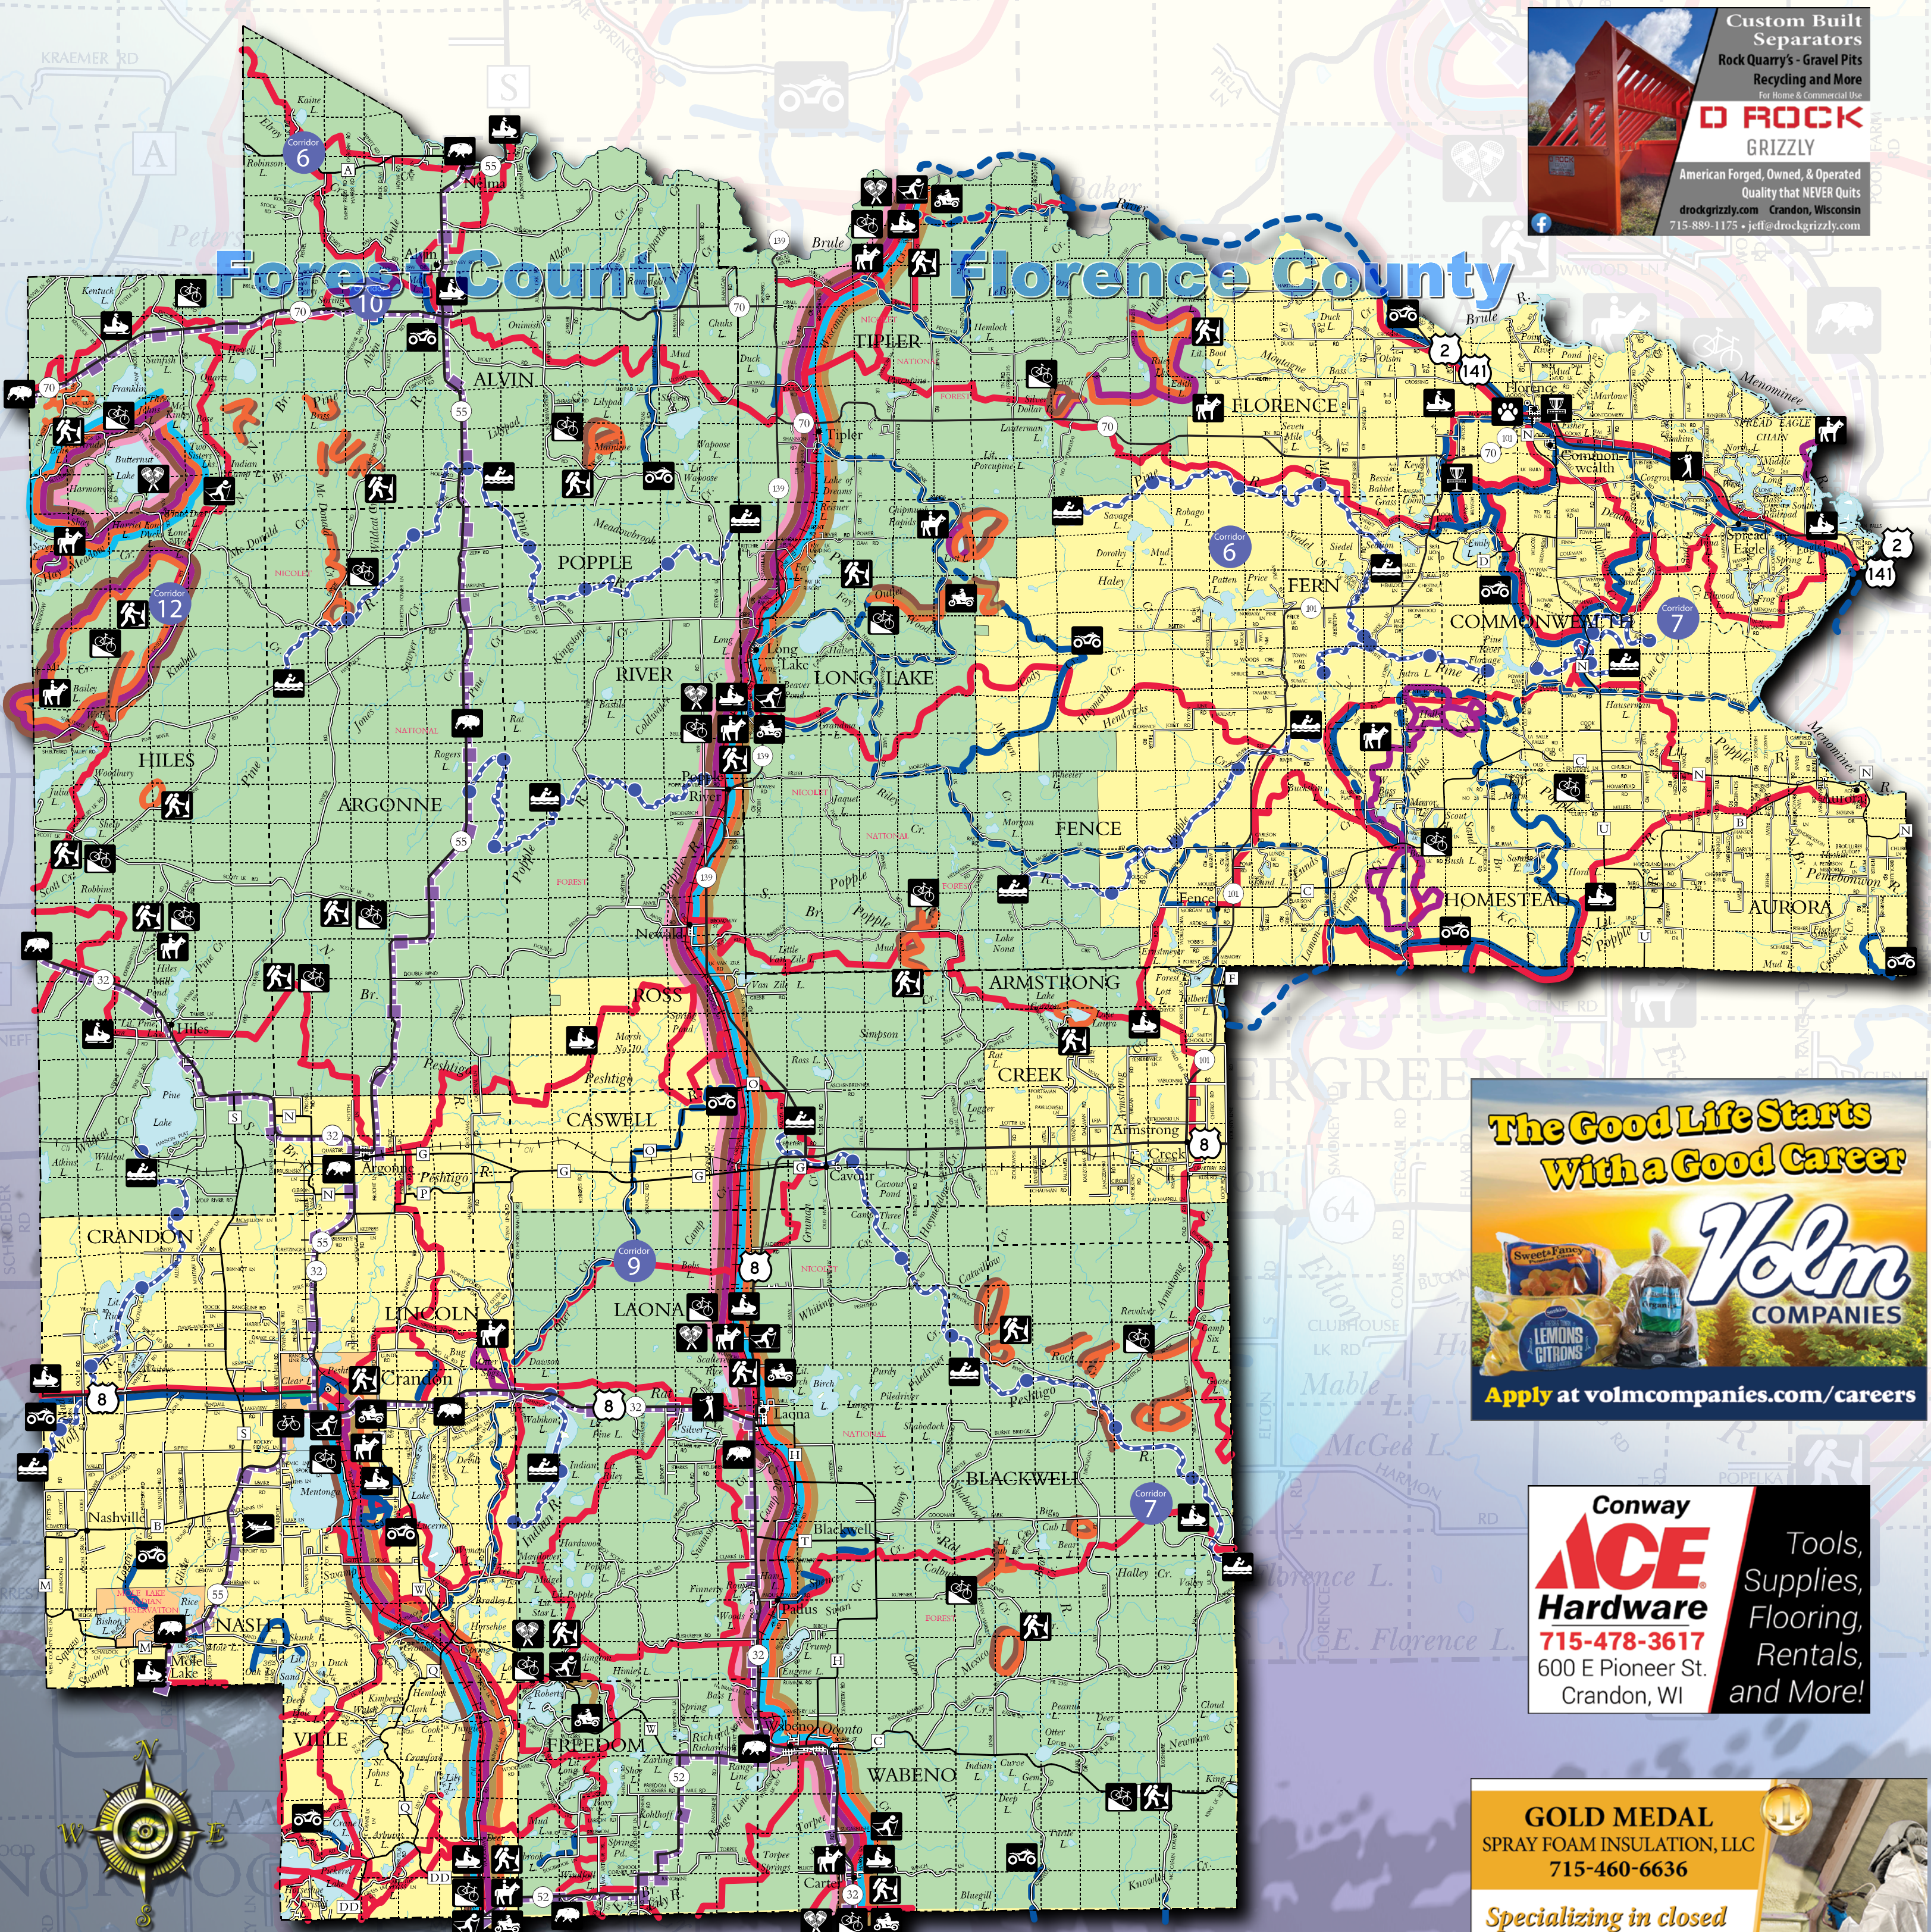

Barb's CAFE
DAILY SPECIALS

Hours: Wed-Sun 7am-3pm
715-528-4219
633 Central Ave. • Florence, WI

ED NEUENS
Excavating & Sanitation
Aurora, WI
(715) 589-4409
edneuens.com • office@edneuens.com EST. 1962

- Septic System Installation & Repair
- Septic Tank & Holding Tank pumping
- Soil and Site Evaluations
- General Excavating

Schulz Heating & Cooling
Serving the area since 1979

"Comfort is what we do!"

2238 Neva Road • Antigo, WI
715-627-COOL (2665)
www.SchulzHeat.com

Voted BEST 8 Times!

Furnaces - Boilers - Fireplaces - Air Conditioners - Duct Cleaning - Geothermal
Outdoor Wood Boilers - Commercial HVAC - Generac Generators & More!

Teddy G AUTO BODY
Collision Paint Repair

PH: 715.478.0028
CELL: 715.550.7467
950 Zinzer Rd., Crandon
TeddyGAutoBody@yahoo.com

Tricia's Treasures
Gifts - home decor - kids - ladies apparel
Open 6 days a week and closed on Sunday

Tricia's Bistro
Coffee - paninis - soups - salads
Now serving breakfast panini sandwiches
Open 6 days a week and closed on Sunday

715-478-1160
https://tricias-treasuresandbistro.com
109 N Lake Avenue Crandon Wisconsin 54620

Scan QR Code to go to the individual County Page

Florence County
Forest County

View this publication online at www.LincolnMarketing.us

- OHV Trail/Route
- Hiking/Walking Trail
- Snowshoe Trail
- OHM & OHV Trail
- Cross-Country Ski Trail
- Scenic Byway
- Snowmobile Trail
- Equestrian Trail
- Canoe Trail
- Bicycle Trail
- Mountain Bike Trail
- Airport
- Golf Course
- Dog Park
- Disc Golf Course

Custom Built Separators
Rock Quarry's - Gravel Pits
Recycling and More
For Home & Commercial Use

ROCK GRIZZLY

American Forged, Owned, & Operated
Quality that NEVER Quits
drockgrizzly.com • Crandon, Wisconsin
715-889-1175 • jeff@drockgrizzly.com

Free Local Area Trails Map

LincolnMarketing

Forest, Florence & Langlade Counties, WI

Scan the QR Code for Digital Copy

The Good Life Starts With a Good Career

Volm COMPANIES

Apply at volmcompanies.com/careers

Conway **ACE Hardware**

Tools, Supplies, Flooring, Rentals, and More!

715-478-3617
600 E Pioneer St.
Crandon, WI

GOLD MEDAL
SPRAY FOAM INSULATION, LLC
715-460-6636

Specializing in closed cell insulation

- Pole Sheds • Garages
- Houses • Residential
- Commercial • Industrial

Owner Perry Borntreger
W8692 County Road W, Antigo, WI 54409

FREE Estimates

Shop
Dine
Play
Stay

LOCALLY

...and support the community you live in!