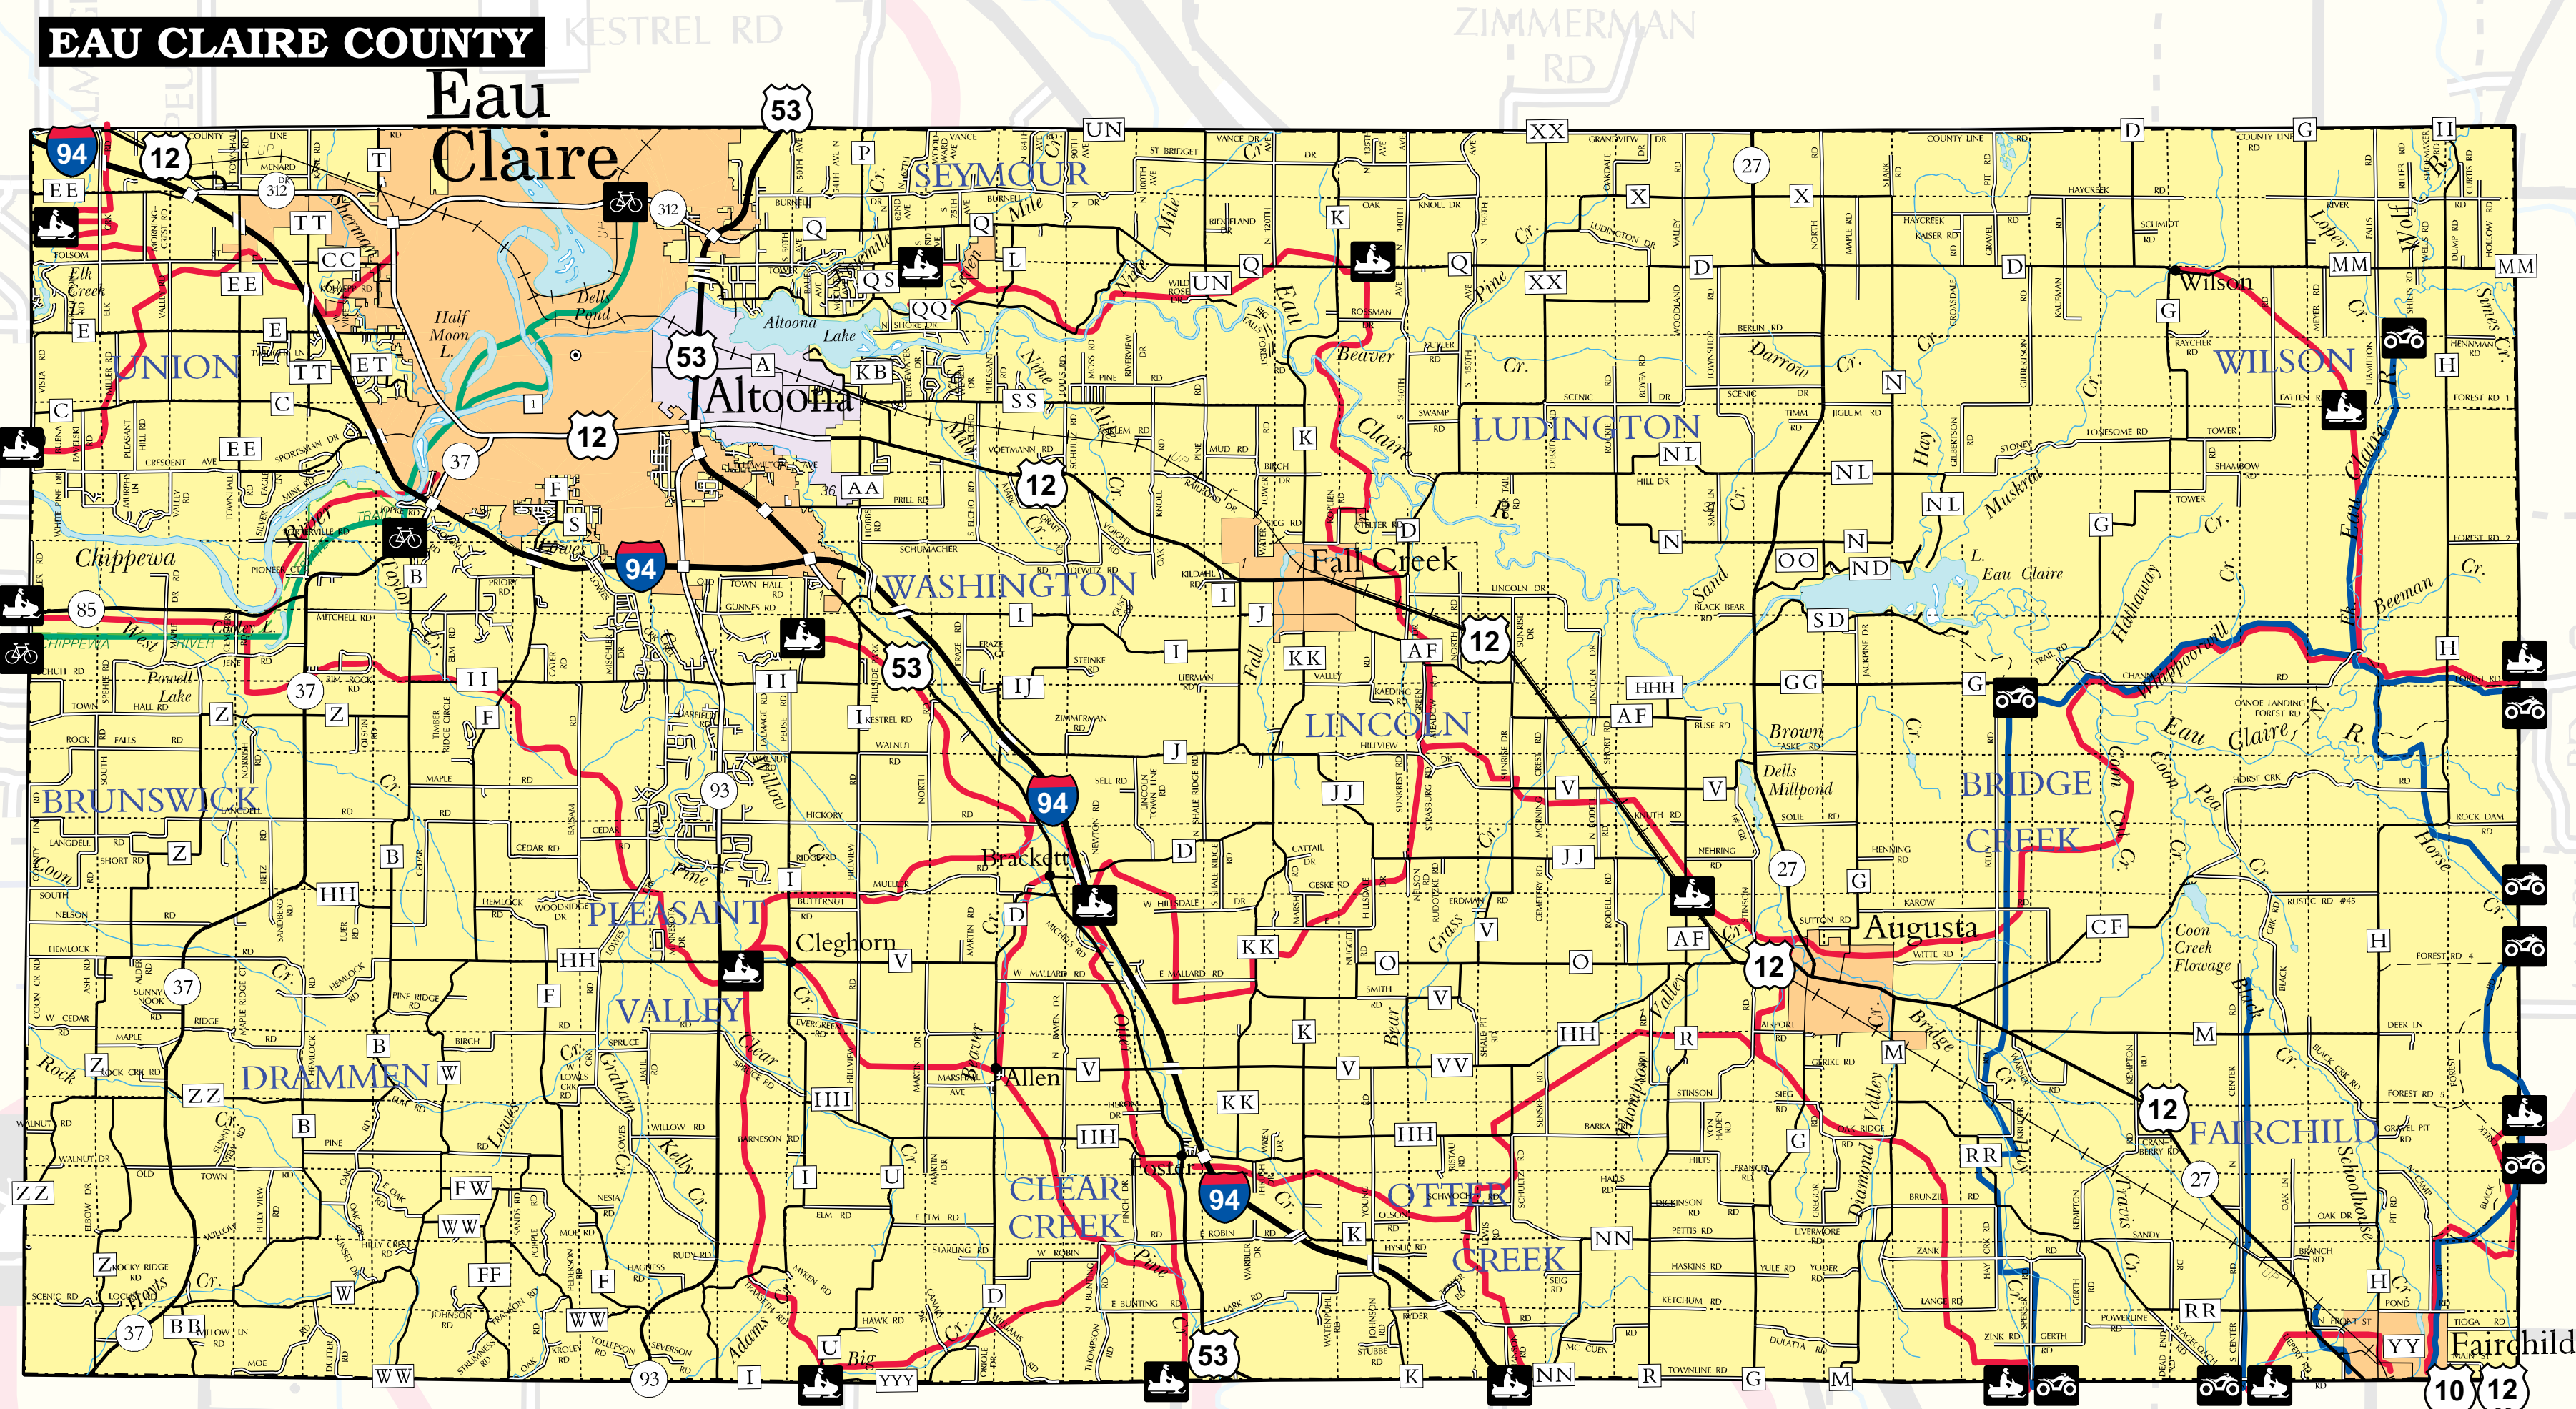

For Advertising
In Your
Local Area
Call:
651-646-4674
LincolnMarketing

Shop. Dine. Play. Stay.
LOCALLY
and help support businesses throughout your area.

WiFi Martino's RESTAURANTE
Located Across from Our Lady Victory Hospital
965 Pine Street, Stanley
Open Seven Days A Week 11:00 a.m. - 10:00 p.m.
Call Ahead Drive Through
Come In And Enjoy The Area's "Largest (ALL-YOU-CAN-EAT) Italian Lunch Buffet"
All Major Credit Cards Accepted
VISA MASTERCARD DISCOVER
Pizza • Pasta • Subs
Available 11:00 a.m. - 1:30 p.m. everyday
f **715-644-3334** www.MARTINOSPIZZAPLACE.COM

MAXIMUM EXPOSURE
at MINIMUM COST.
Map & Guide Ads Work.
Email: info@lincolnmktg.com
for advertising in your local area.
LincolnMarketing
We'll Get You Where You Want To Go.

FREE MAP
INCLUDES TRAILS
Eau Claire County
Featuring the
City of Eau Claire,
Wisconsin

All Affordable Tree Service & Landscapes
Full Tree Service & Landscaping
EXPERIENCED CLIMBER
TRIMMING • REMOVAL • DECKS • PONDS
PATIOS • RETAINING WALLS • LICENSED • INSURED
715-403-5228
www.ALLAFFORDABLETREEANDLANDSCAPES.COM
Free Estimates

SEL/AMSOIL
★★★★★★★★
BILL & DONNA DURAND
ZO# 611
SEL/AMSOIL ACADEMY
SEL/AMSOIL MUSEUM
SEL/AMSOIL NATURAL GARDENS

Chippewa Falls
Walmart
Save money. Live better.
SUPERCENTER
Tire & Lube
Pharmacy
Vision Center
1-Hour Photo
Grocery
Subway®
- OPEN 24 HOURS -
2786 Commercial Blvd.
Chippewa Falls, WI 54729
(715) 738-2254
www.walmart.com

Join With The Nation's
Sales "Leaders" Since 1976!
BILL & DONNA DURAND, ZO# 611
HALL OF FAME
7 Star Regency Platinum Direct Jobber
Over 20,000 Online Members
Over 120 Downline Directs
"Let Us Help You Build Your Own Business"

WI Office: 1-800-416-7109
NY Office: 1-917-745-7423
www.bestvaluesynthetic.com
"Factory Direct...Nobody Beats Our Prices"

ACTION TAX SERVICE
"Rely On Us, We Care"
Experienced Preparers - Year Round Service
$10 OFF
• Personal & Small Business • Fee Deductions Available
• Free Electronic Filing with Tax Preparation • Affordable Rates
• Open Evenings & Saturdays During Tax Season
(715) 832-1534
1927 Third St., Eau Claire, WI 54703

Midwest Hardwood Corporation
We at Midwest Hardwoods can think of many reasons you should manage your timber...we'll help you focus on the most important ones.
www.midwesthardwood.com

Pro-Active Veterinary Services LLC
Dr. Stanley Bourdon
Specializing in Large Animals
"No Calls For Small Animals Please"
Cows, Horses & Other Farm Animals
Large Animal Emergency Service
715-286-5385 PO Box 54 E20910 Co Rd NL Augustus, WI 54722

Snowmobile Trail
ATV Trail
Bicycle Trail/Route

This free publication is made possible by the advertisers and other local agencies and may not be reproduced. Please support the local advertisers on this publication. Comments and/or suggestions may be directed to: info@lincolnmktg.com

View this publication online at: www.lincolnmktg.com

This map is prepared with information provided to us by others, therefore, Lincoln Marketing and the advertisers assume no liability in regards to trails (including accuracy). Please respect private property and no trespassing signs. Stay on trails. Exercise extreme caution on all lakes and streams. Obey all state and local laws and ordinances. Do not operate snowmobiles on county roads or state highways.

SCAN THE CODE TO DOWNLOAD A FREE COPY OF THIS MAP

LincolnMarketing

Sam's CLUB
EAU CLAIRE LOCATION
4001 GATEWAY DR.
EAU CLAIRE, WI 54701
(715) 836-9585
www.samsclub.com

Proud to be part of a healthy future for Eau Claire
UWHealth
Eau Claire Family Medicine
817 W. Clairmont Avenue
(715) 839-5175
uwhealth.org

...a in the valley!
Light
WHEM 91.3 FM
www.WHEM.com

BIG T'S SALOON
2007 3rd St.
Eau Claire, WI
715-832-9308
Open Everyday at 6 am
New To Big T's Saloon
Check it Out
Poker on Wednesday
* Small Bar * NASCAR on 6 TV *
New Cornell location!