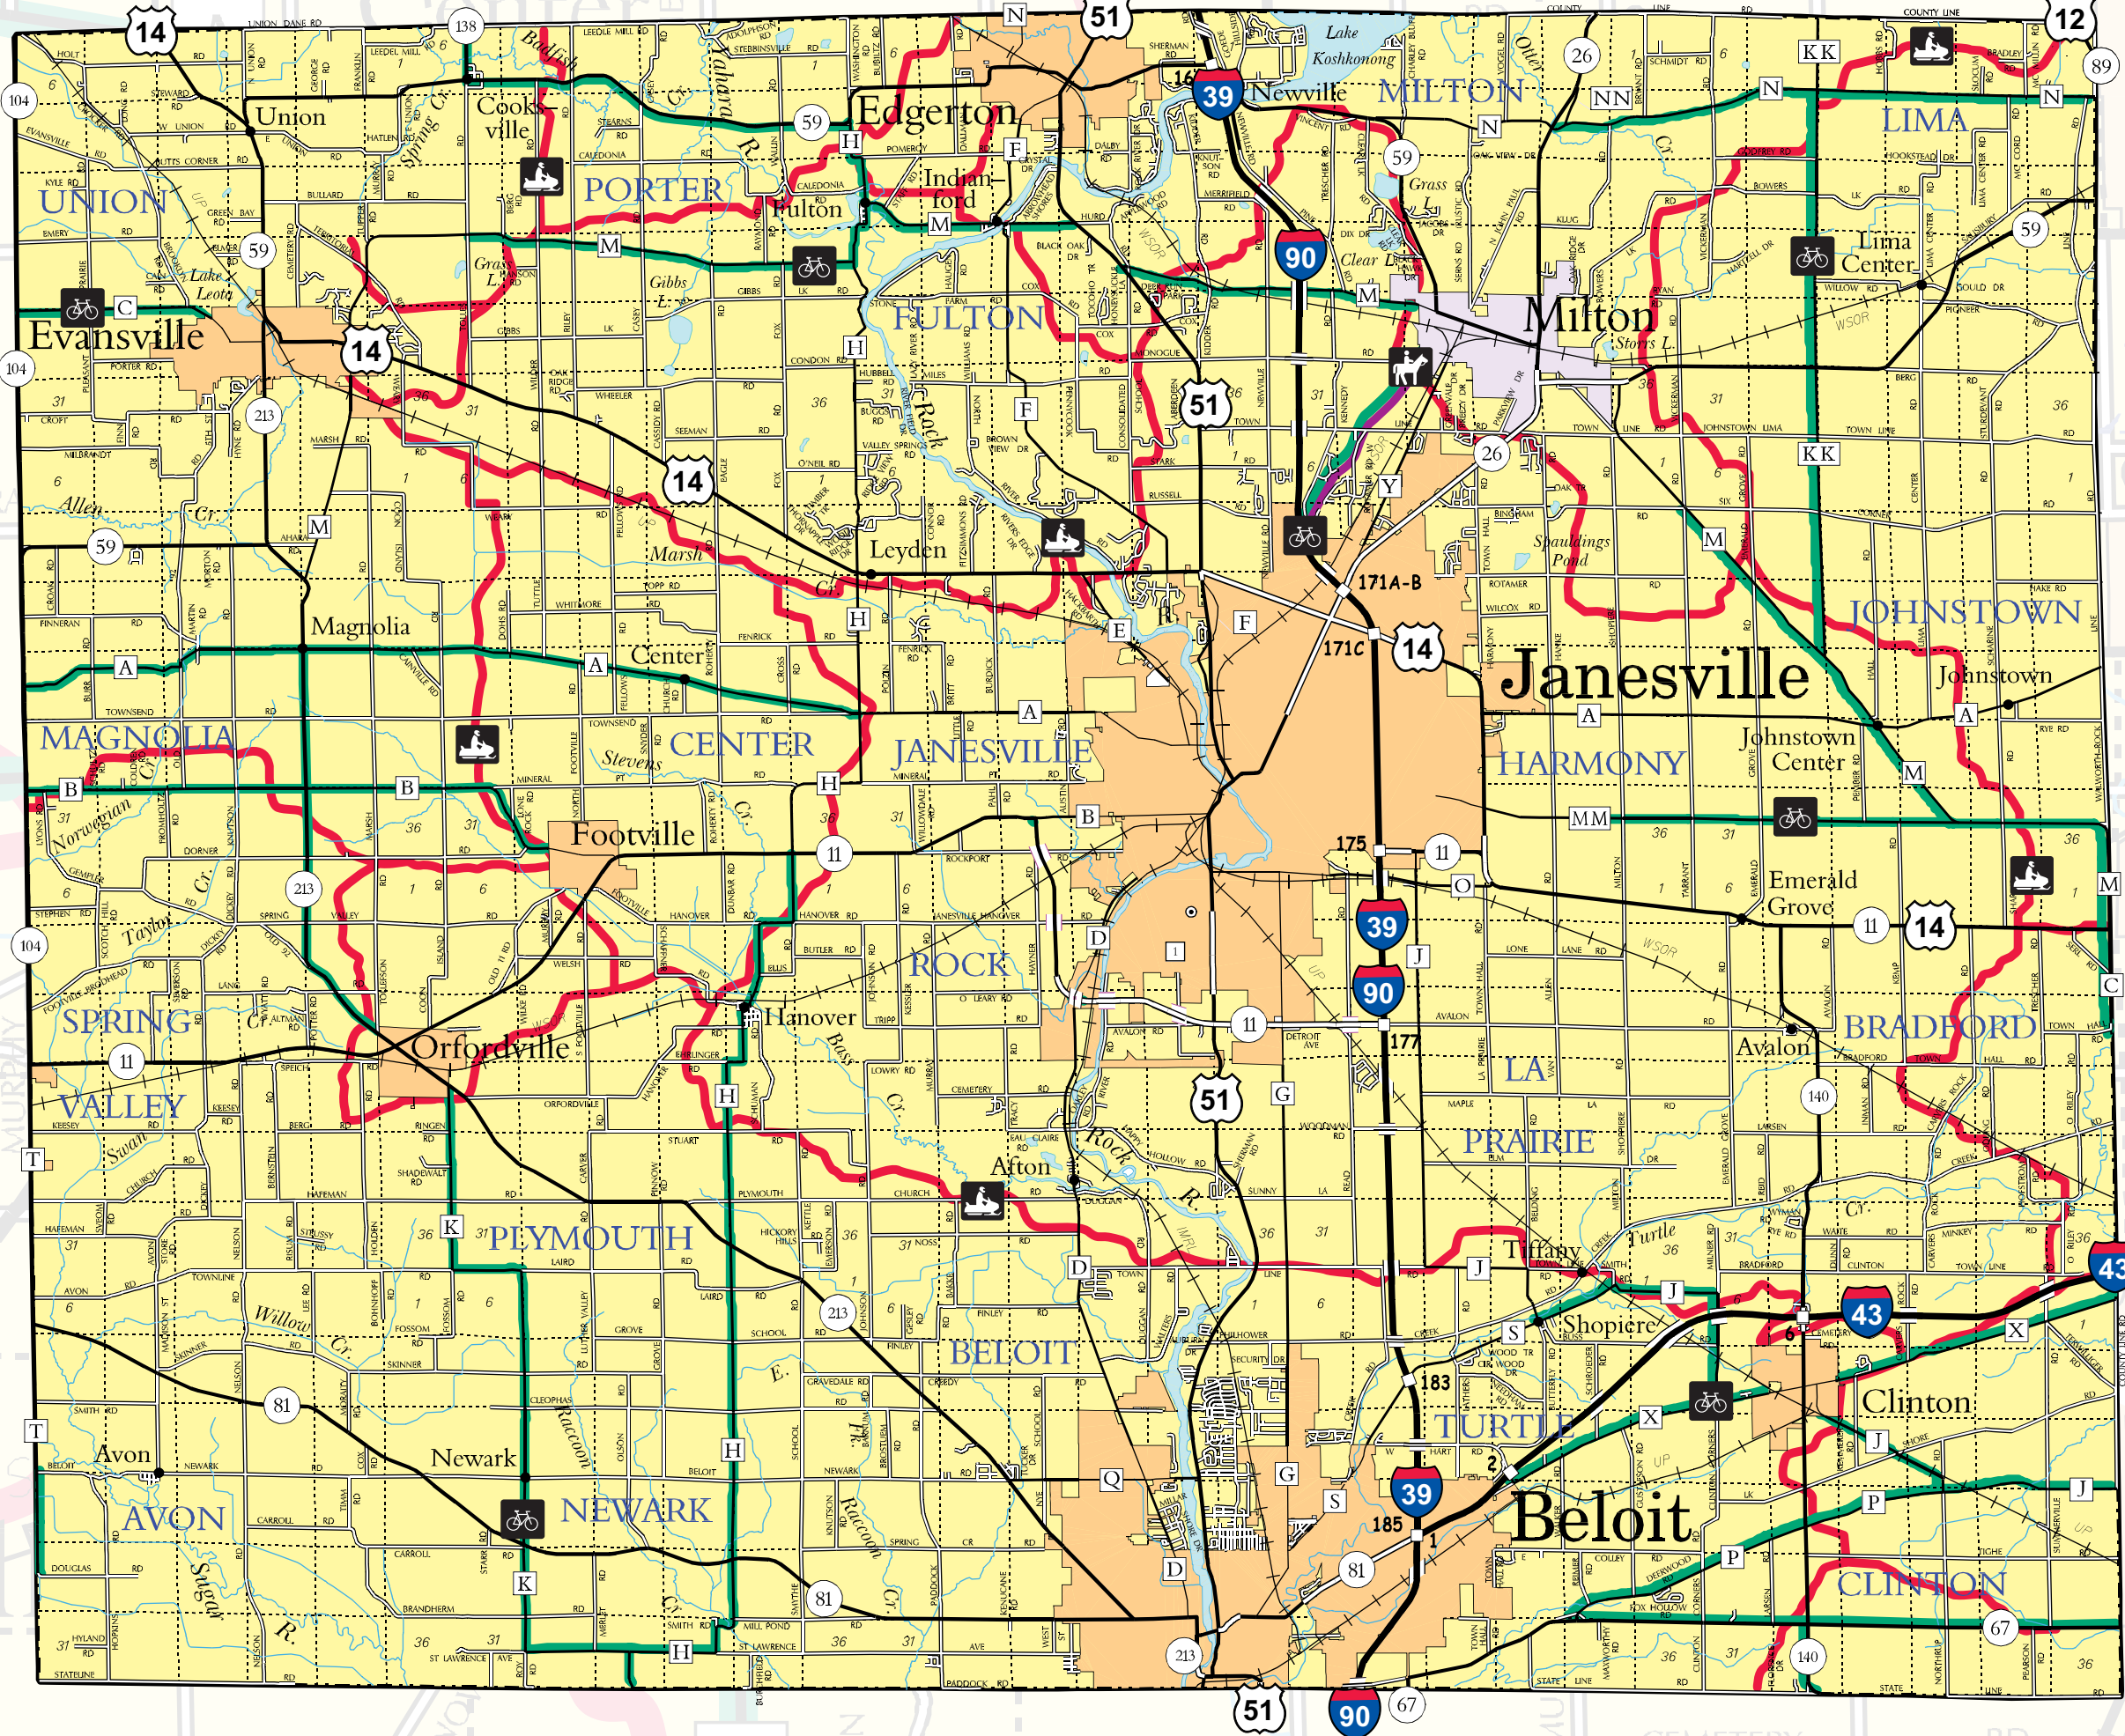

SCAN THE CODE TO DOWNLOAD A FREE COPY OF THIS MAP

LincolnMarketing

ROCK COUNTY

JANESVILLE & БЕЛОИТ

HELP SUPPORT YOUR LOCAL BUSINESS

Dane County with Madison & Rock County with Janesville & Beloit, Wisconsin