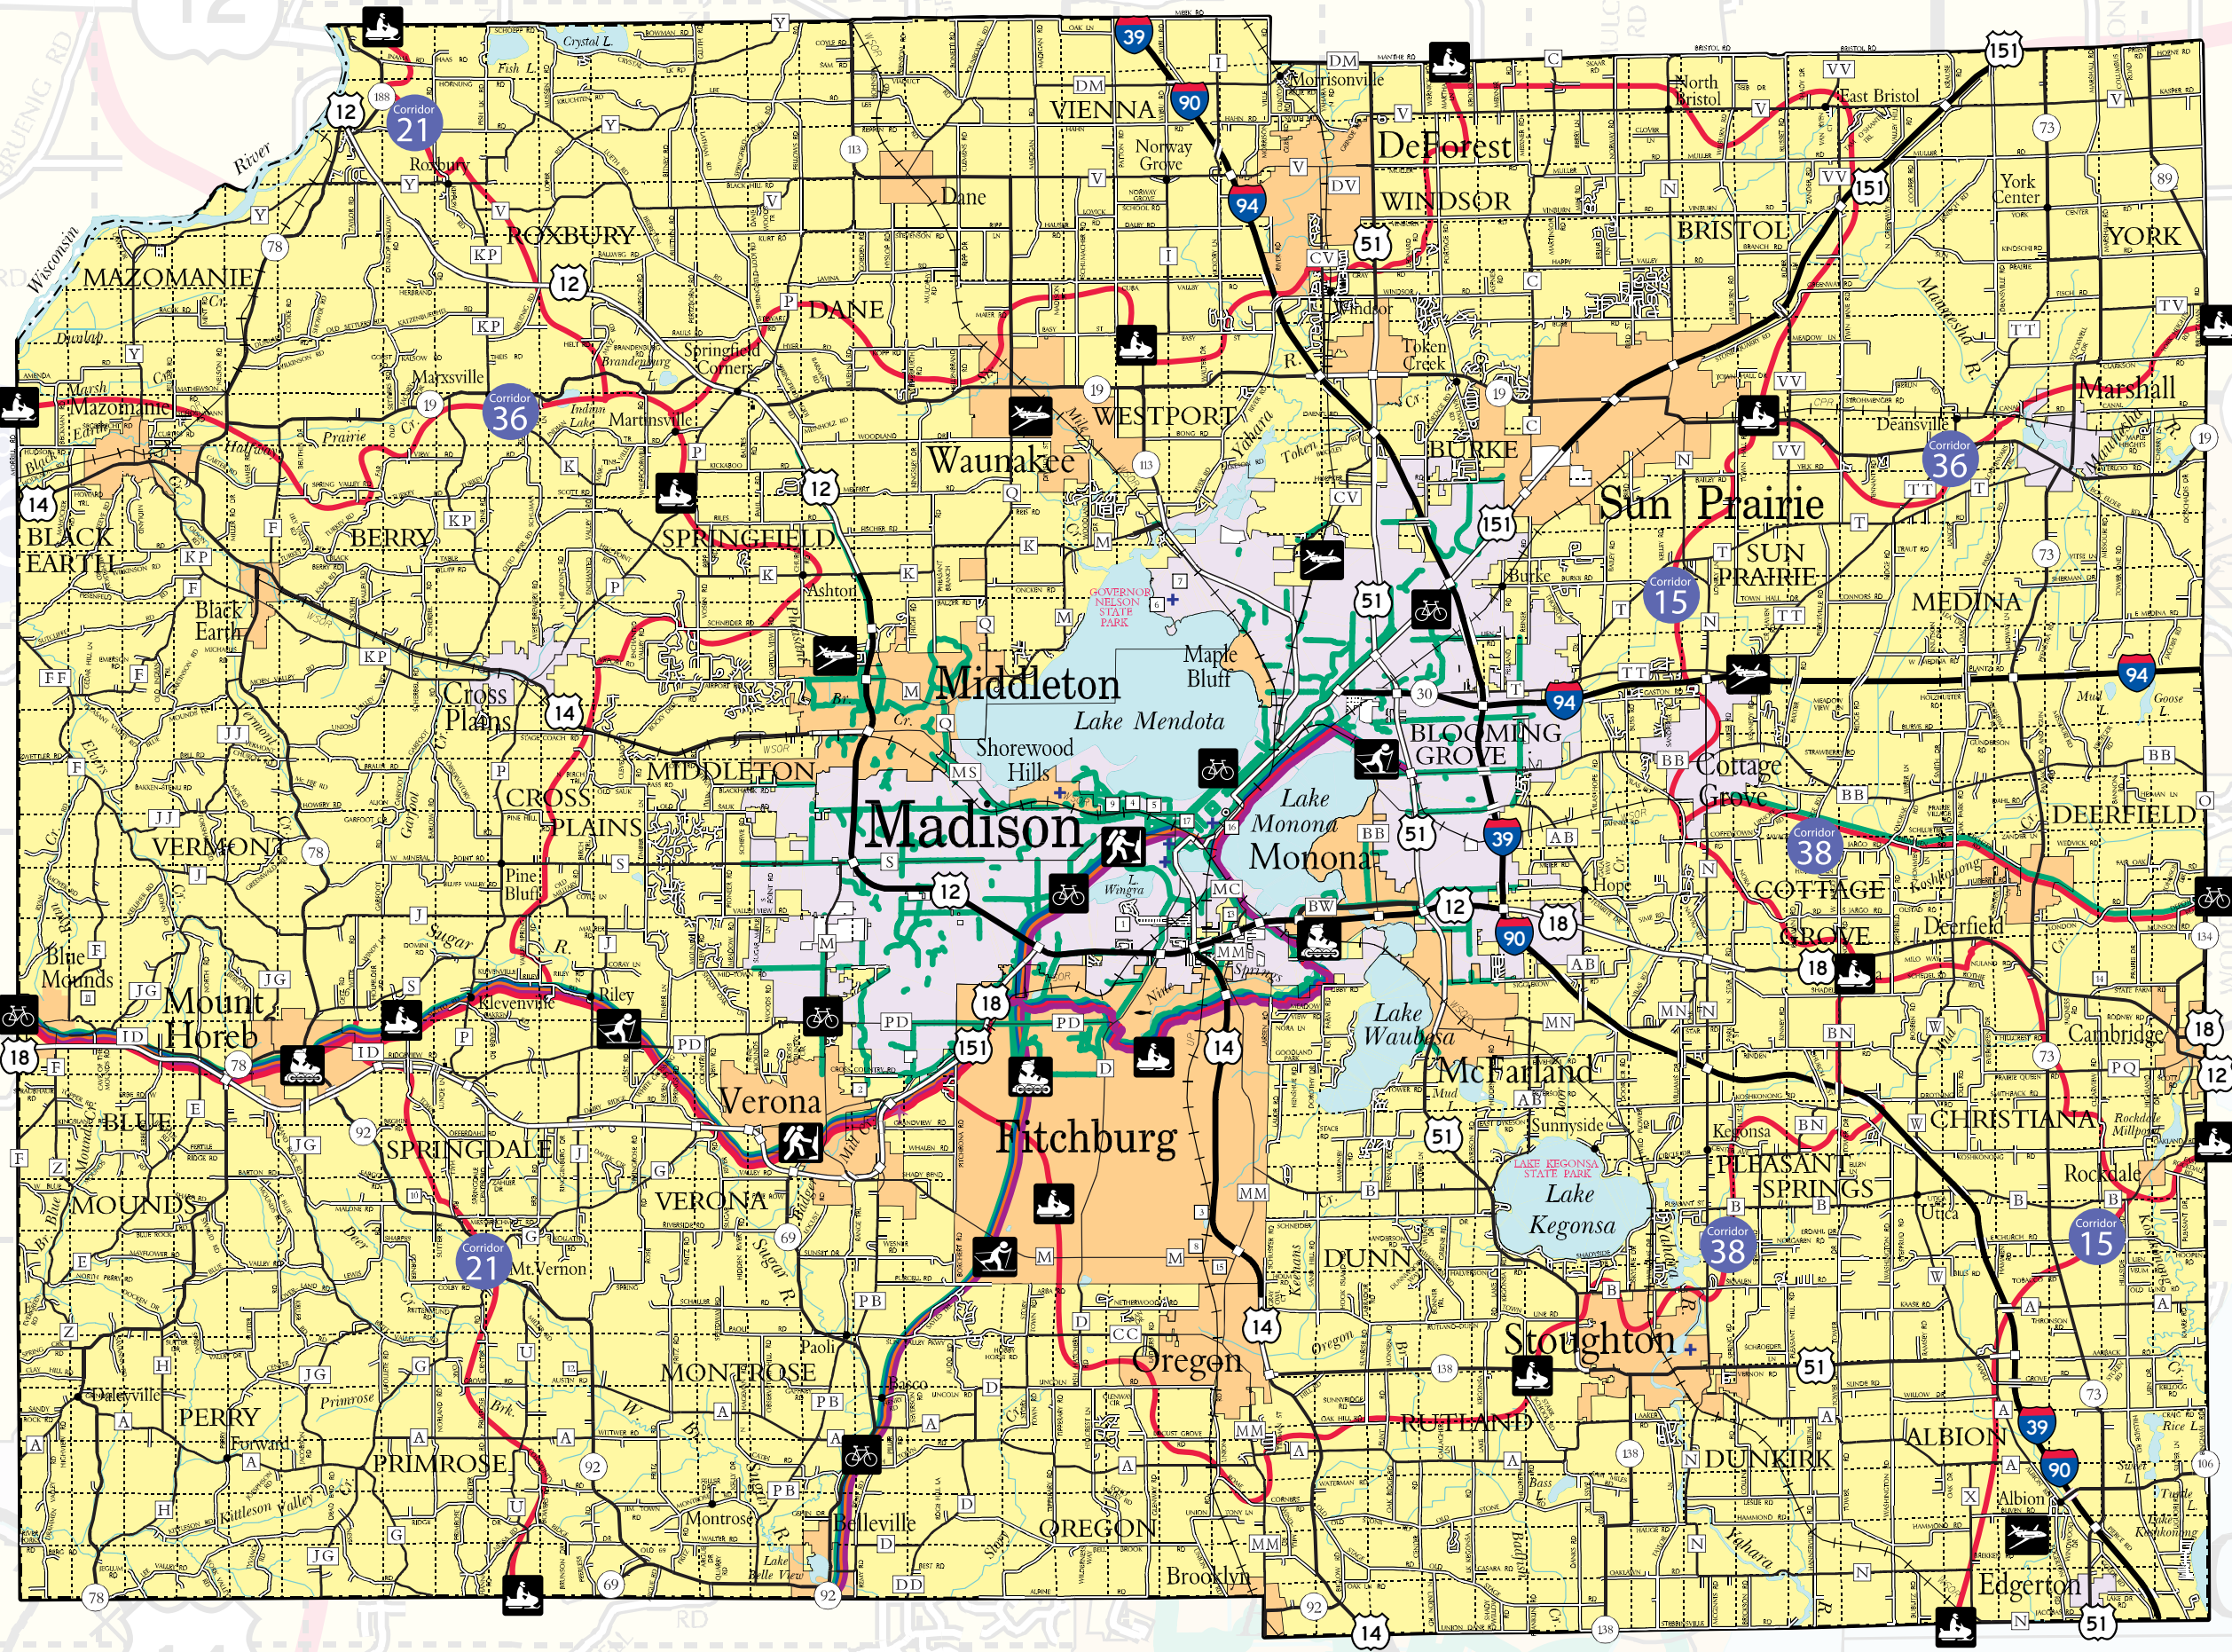

DANE COUNTY