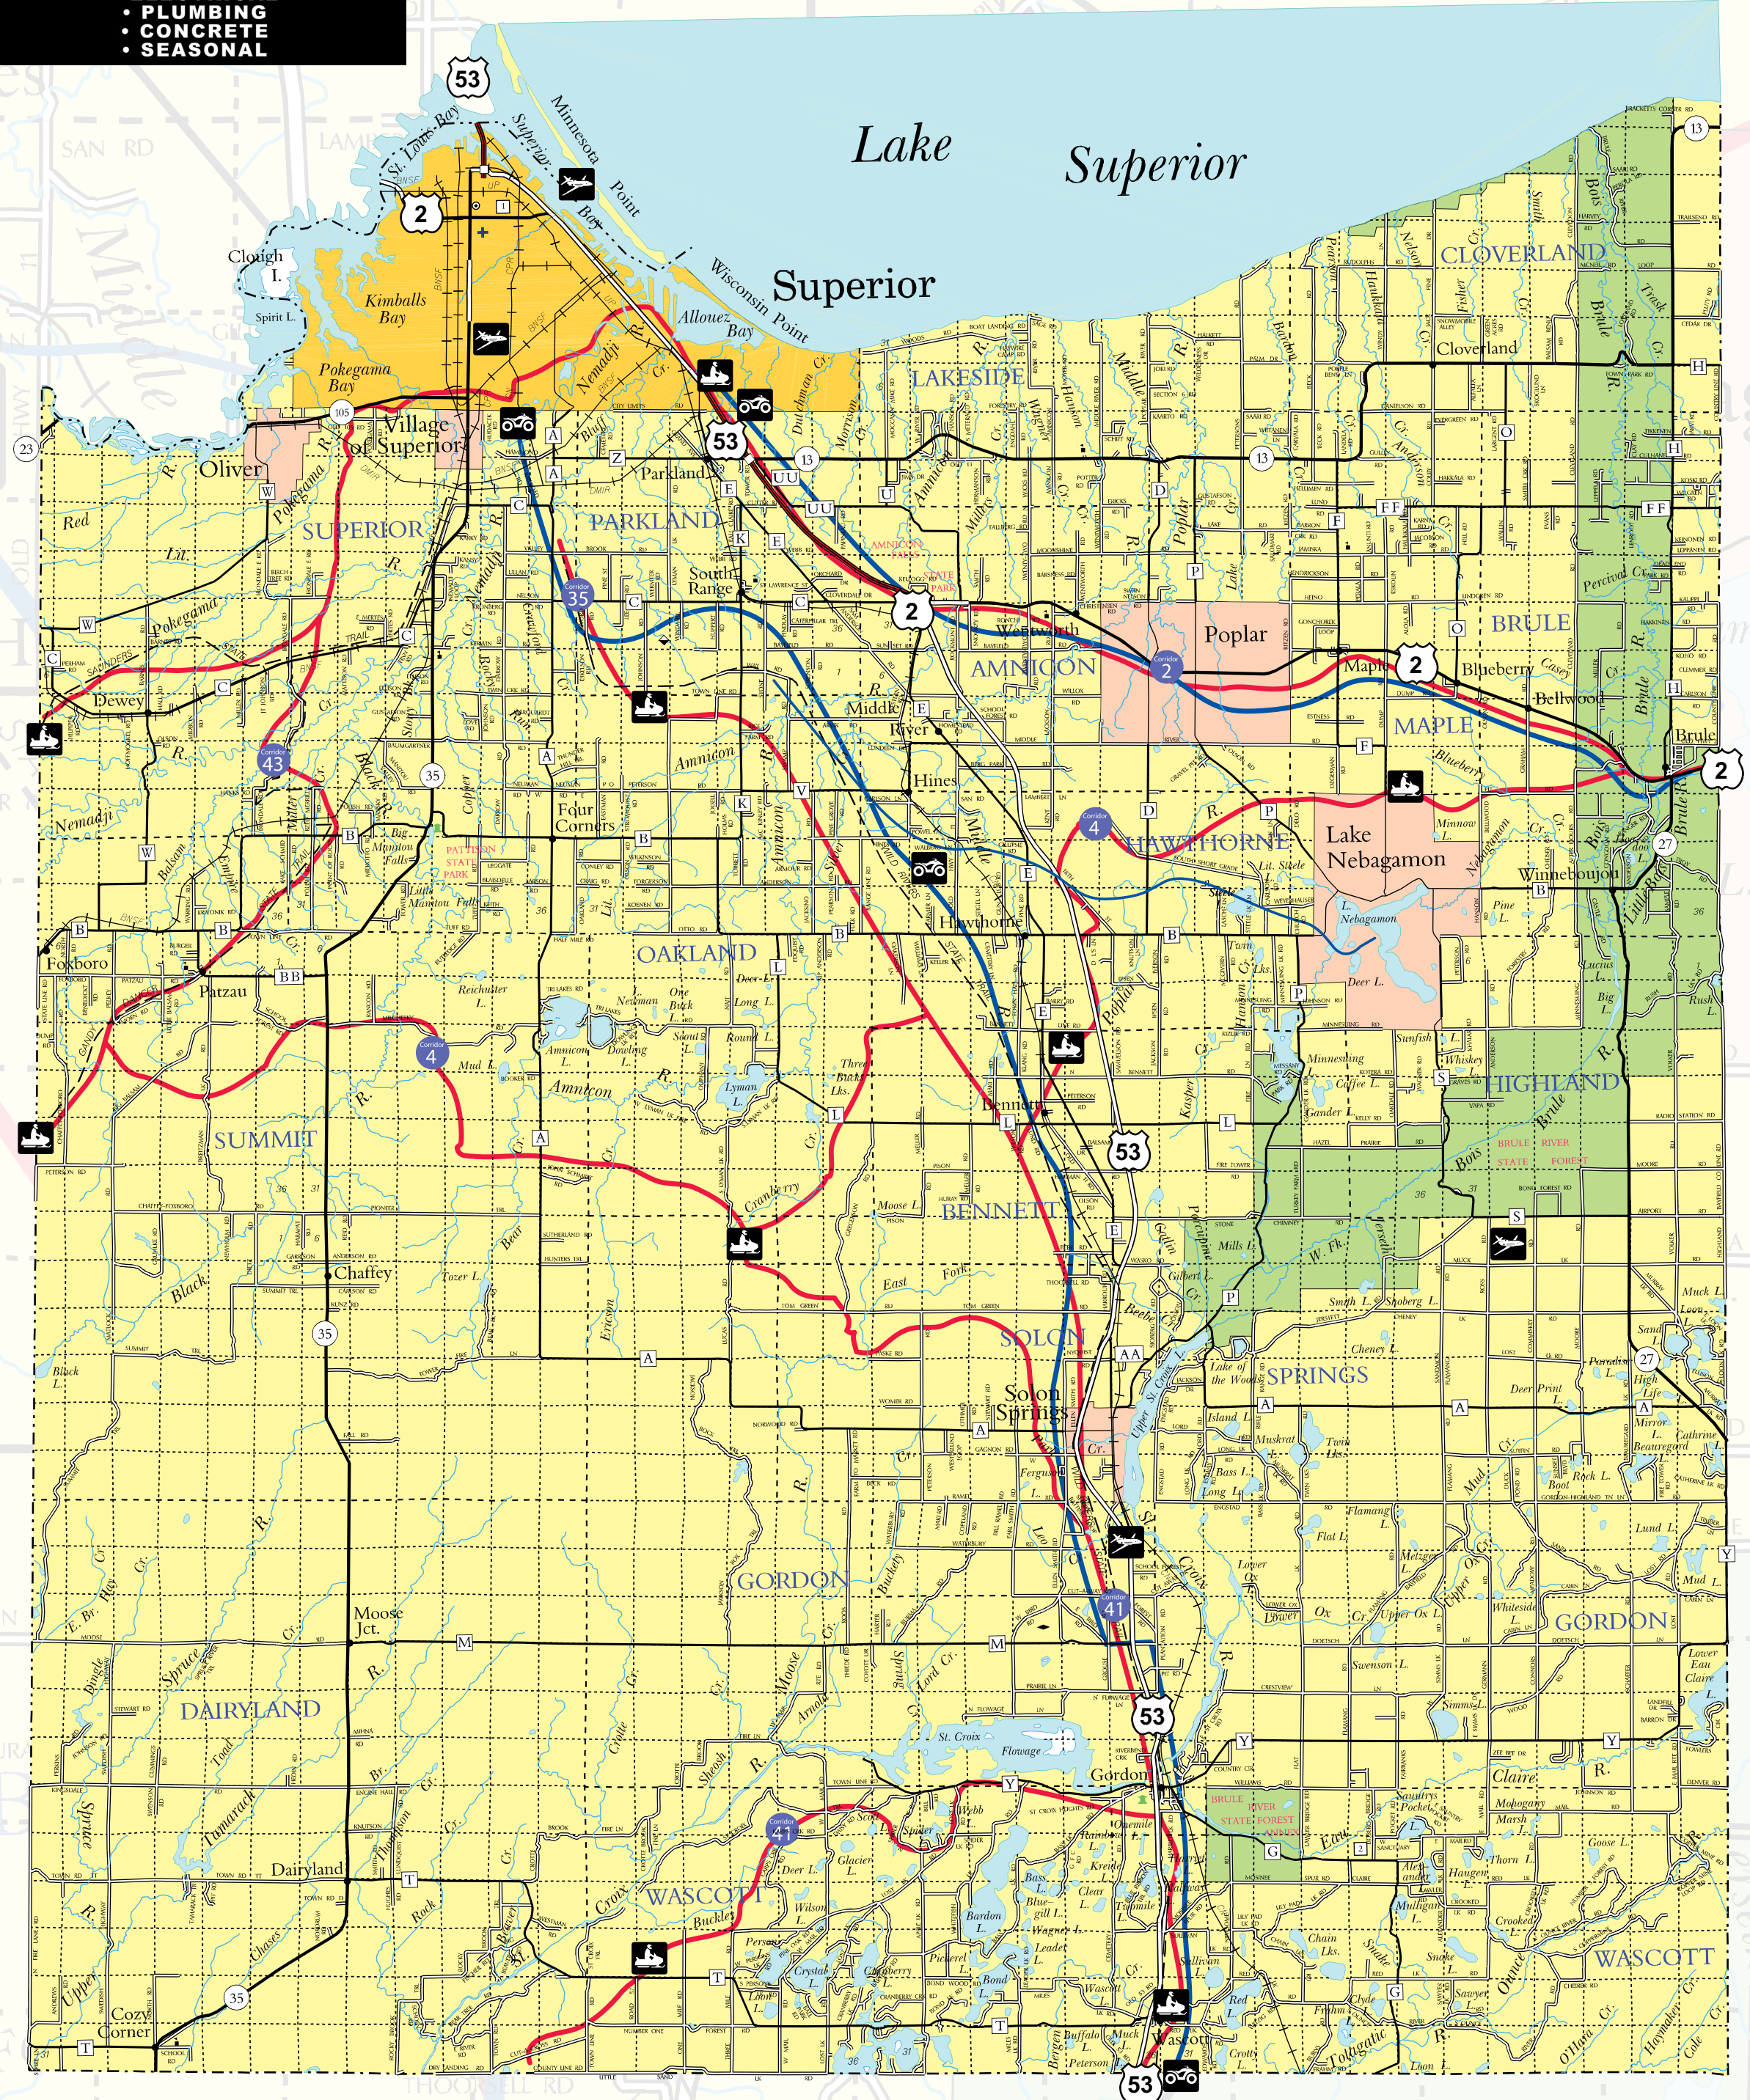

ABSOLUTE
MAINTENANCE & CONSTRUCTION
ABSOLUTELY ALL OF YOUR CONSTRUCTION & REPAIR NEEDS!
absolutemaintenance@hotmail.com
KEVIN TERRY
218.591.9422
DAN FAIRBANKS
218.391.5346
LICENSED / BONDED / INSURED
USDA & LEAD ABATEMENT CERTIFIED
General Contractors
Specializing in:

- CONSTRUCTION
- REMODELING
- ROOFING
- ELECTRICAL
- PLUMBING
- CONCRETE
- SEASONAL

Shop. Dine. Play. Stay.
LOCALLY
and help support businesses throughout your area.

Grindstone Creek Casino
Grindstone Creek Casino features 88 slot machines and a friendly staff to meet all your needs.
Open 7 Days a Week from 10:00 a.m. - 10:00 p.m.
Located just 4 miles south of LCO Casino on Highway K at the intersections of K & E
18 & Older Welcome!
(715) 634-6630

Burnett & Douglas Counties, WI

MAXIMUM EXPOSURE
at **MINIMUM COST.**
Map & Guide Ads **Work.**
Email: info@lincolnmktg.com for advertising in your local area.

LincolnMarketing We'll Get You Where You Want To Go.

JED'S LAKER LOUNGE
OPEN Monday - Friday @ 11am
Saturday & Sunday @ 10am
GRILL OPEN
Sunday - Thursday til 9pm • Friday & Saturday til 11pm
Friday 6pm Meat Raffle & Fish Fry
(Lake Country Riders Snowmobile Club)
715-349-5120
24787 Clam Lake Dr. • Siren, WI
Located 2 miles East of the Burnett Co. Airport off Hwy 70 on Clam Lake Dr.

Advertisers Appreciate It!
Tell Them You Saw Them On The Map!

LincolnMarketing
www.lincolnmktg.com

DOUGLAS COUNTY

Midwest Hardwoods
Free Forestry Assistance To Private Landowners
Please contact our team at Park Falls Hardwoods Facility:
Cory Meyer
715-762-5600 office
715-661-0504 cell
Resource Manager
corymeyer@midwesthardwood.com

ST. CROIX TRIBAL SMOKE SHOP
ALL YOUR TOBACCO NEEDS
715-349-2195 Ext. 5171

- Full Service Smoke/Tobacco Shop
- Drive-Up Window (CASH ONLY)
- Lower Cigarette Prices
- Open Daily 7 a.m.-11 p.m.

4380 State Road 70 Webster, WI 54893
Across The Parking Lot From St. Croix Casino Hertel

Buyers of Standing Timber

Global Log & Lumber

We Are A Very Professional Company.
Over 20 Years Experience,
Thinning Standing Timber is Our Specialty. Paying Top Prices
Call Jed Today
715-586-0410
www.globallogandlumber.com
Serving Minnesota & Wisconsin

SEL/AMSOIL

BILL & DONNA DURAND
ZO# 611
SEL/AMSOIL ACADEMY
SEL/AMSOIL MUSEUM
SEL/AMSOIL NATURAL GARDENS

Join With The Nation's Sales "Leaders" Since 1976!
BILL & DONNA DURAND, ZO# 611 HALL OF FAME

7 Star Regency Platinum Direct Jobber
Over 20,000 Online Members
Over 120 Downline Directs
"Let Us Help You Build Your Own Business"

WI Office: 1-800-416-7109
NY Office: 1-917-745-7423
www.bestvaluesynthetic.com
"Factory Direct...Nobody Beats Our Prices"

Time Together is Rewarding!
THE NEWEST SLOTS AND BLACKJACK

Duluth's premier place for fun and excitement is Fond-du-Luth Casino. You'll find a new favorite slot machine with over 750 to choose from, Blackjack offers table limits from $3 to $1,000, and a full-service lounge stocked with all your favorite beverages!
Located in the heart of downtown Duluth.

FOND-DU-LUTH CASINO
OPEN 24 HOURS

129 E SUPERIOR STREET | DOWNTOWN DULUTH | 800.873.0280 | FOND-DULUTHCASINO.COM | 21+
Owned and operated by the Fond du Lac Band of Lake Superior Chippewa

SCAN THE CODE TO DOWNLOAD A FREE COPY OF THIS MAP

This free publication is made possible by the advertisers and other local agencies and may not be reproduced. Please support the local advertisers on this publication. Comments and/or suggestions may be directed to: info@lincolnmktg.com

View this publication online at: www.lincolnmktg.com

This map is prepared with information provided to us by others, therefore, Lincoln Marketing and the advertisers assume no liability in regards to trails (including accuracy). Please respect private property and no trespassing signs. Stay on trails. Exercise extreme caution on all lakes and streams. Obey all state and local laws and ordinances. Do not operate snowmobiles on county roads or state highways.