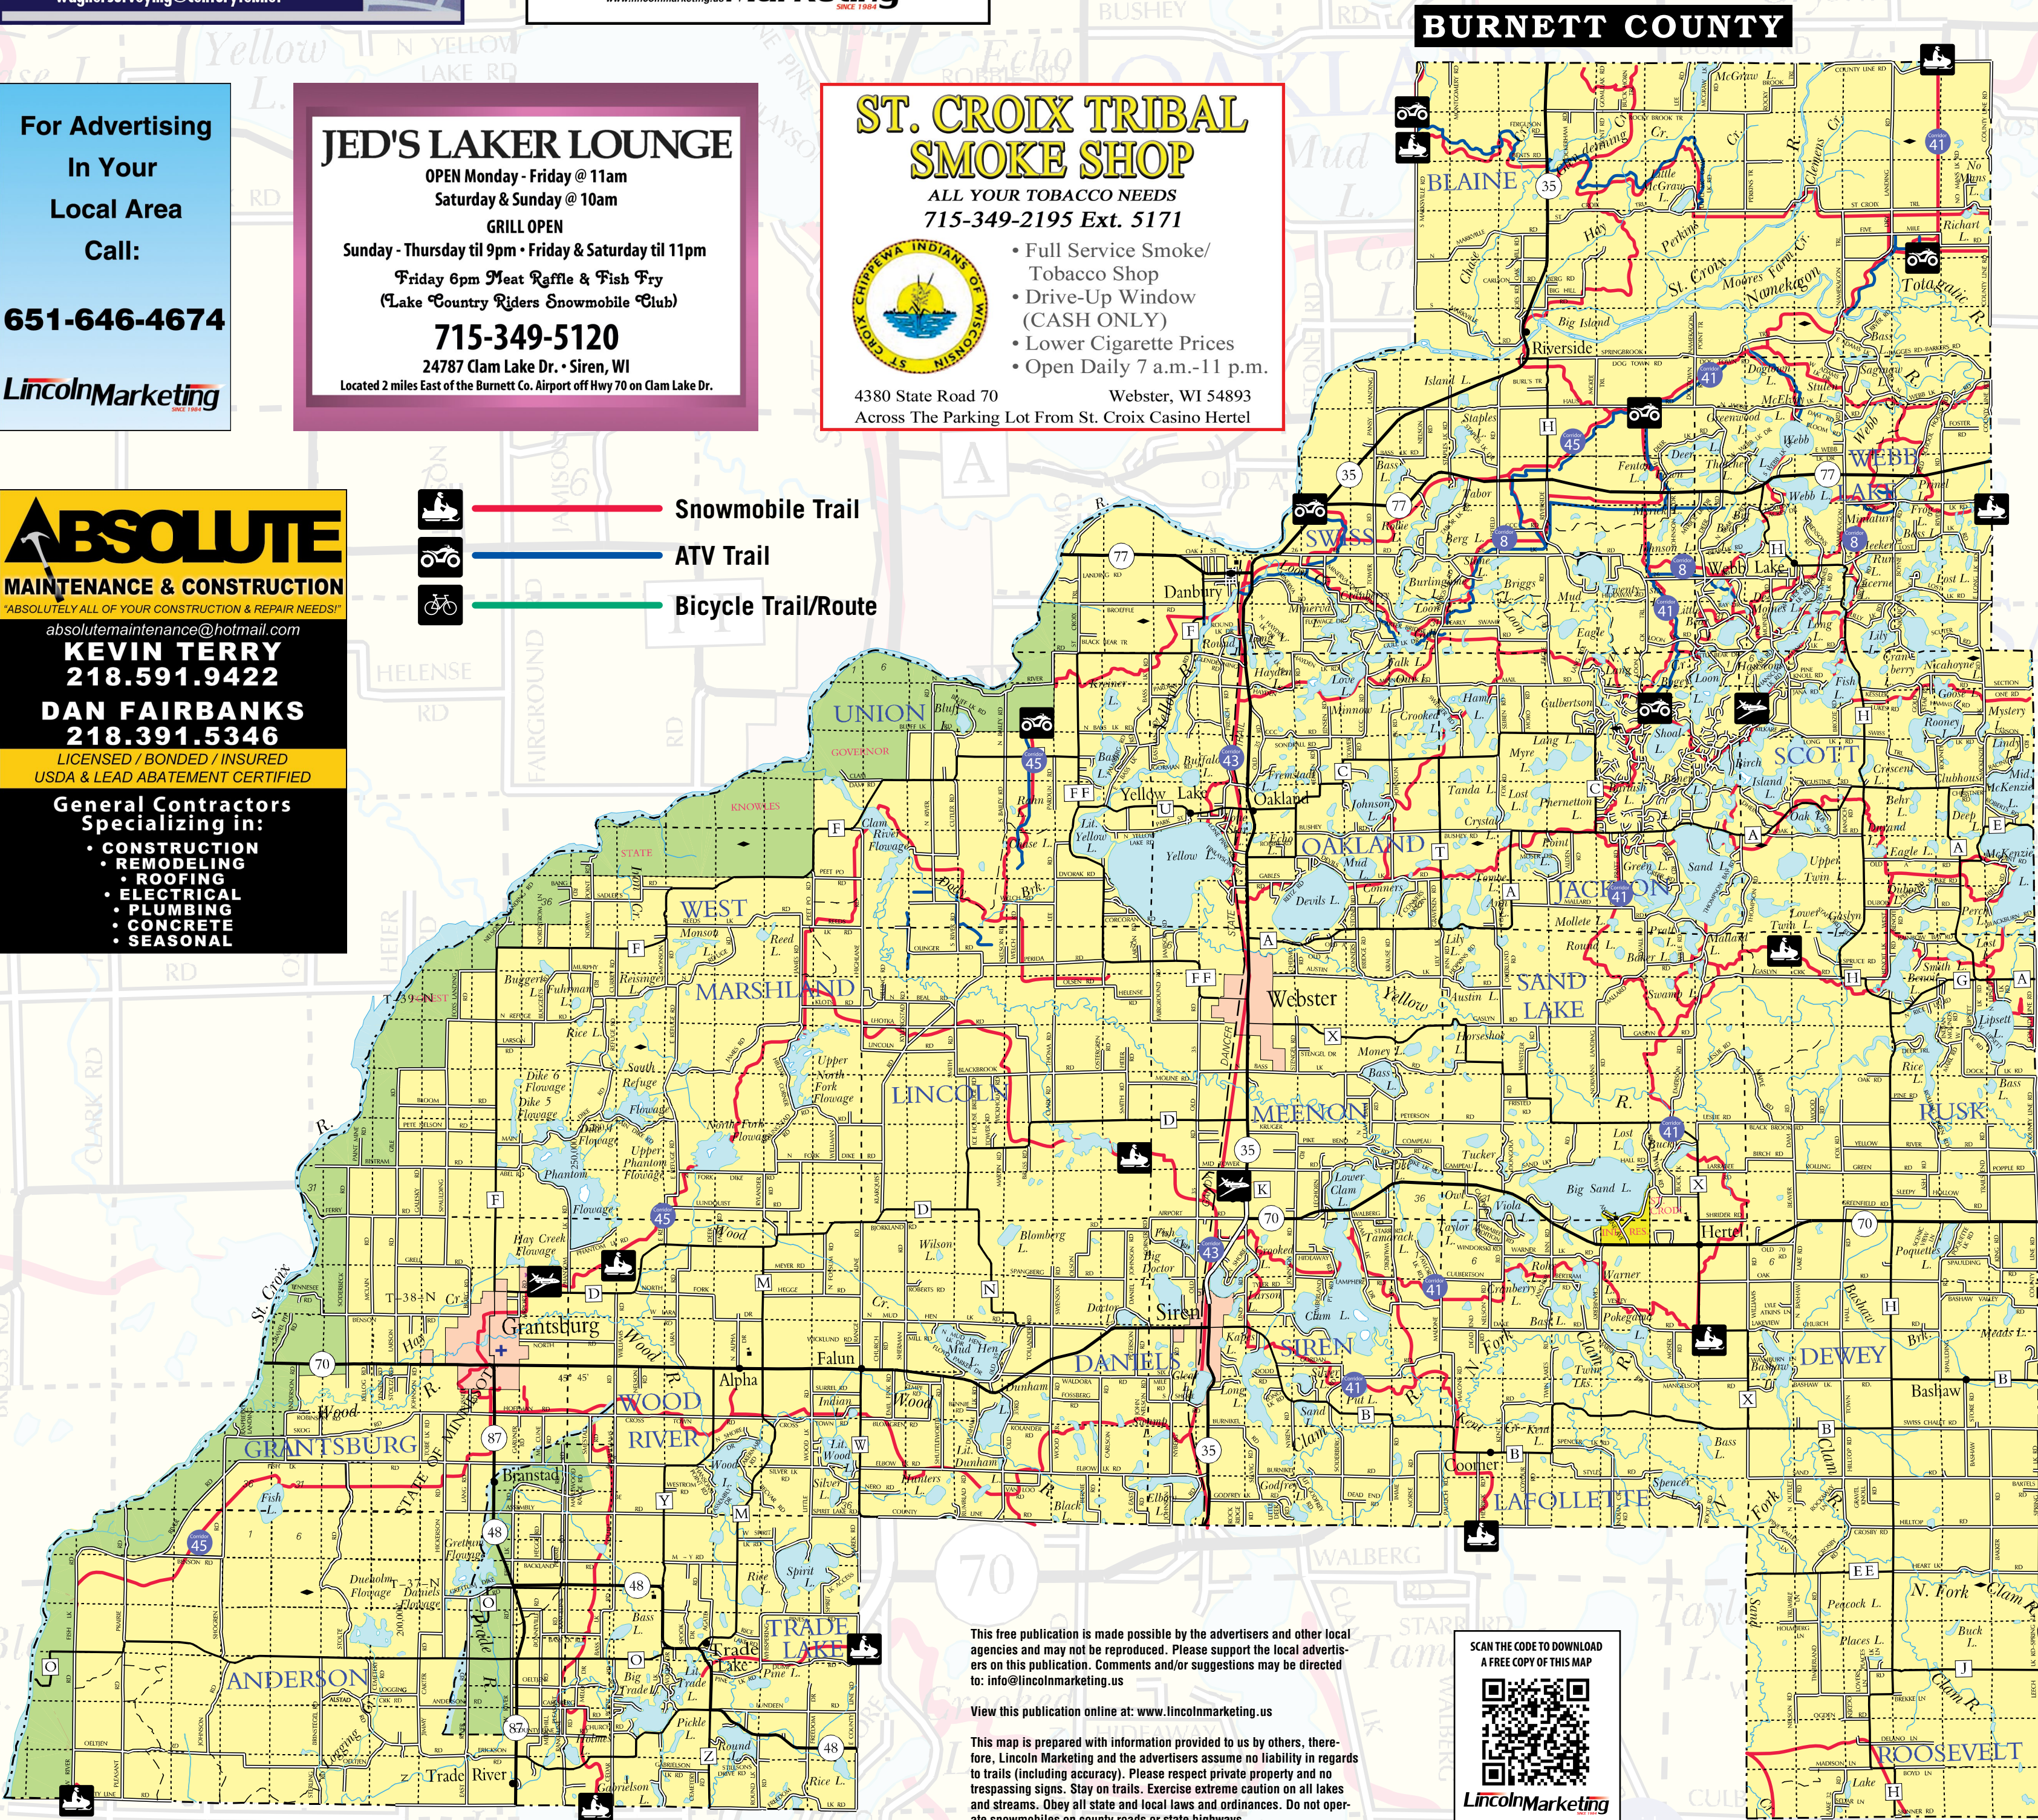

JED'S LAKER LOUNGE

OPEN Monday - Friday @ 11am
Saturday & Sunday @ 10am

GRILL OPEN
Sunday - Thursday til 9pm • Friday & Saturday til 11pm

Friday 6pm Meat Raffle & Fish Fry
(Lake Country Riders Snowmobile Club)

715-349-5120
24787 Clam Lake Dr. • Siren, WI
Located 2 miles East of the Burnett Co. Airport off Hwy 70 on Clam Lake Dr.

ST. CROIX TRIBAL SMOKE SHOP

ALL YOUR TOBACCO NEEDS
715-349-2195 Ext. 5171

- Full Service Smoke/ Tobacco Shop
- Drive-Up Window (CASH ONLY)
- Lower Cigarette Prices
- Open Daily 7 a.m.-11 p.m.

4380 State Road 70 Webster, WI 54893
Across The Parking Lot From St. Croix Casino Hertel

Midwest Hardwoods

We at Midwest Hardwoods can think of many reasons you should manage your timber...we'll help you focus on the most important ones.

Free Forestry Assistance To Private Landowners

Please contact our team at Park Falls Hardwoods Facility:
Cory Meyer
715-762-5600 office
715-661-0504 cell
Resource Manager
corymeyer@midwesthardwood.com

ABSOLUTE MAINTENANCE & CONSTRUCTION

ABSOLUTELY ALL OF YOUR CONSTRUCTION & REPAIR NEEDS!

absolutemaintenance@hotmail.com
KEVIN TERRY
218.591.9422

DAN FAIRBANKS
218.391.5346

LICENSED / BONDED / INSURED
USDA & LEAD ABATEMENT CERTIFIED

General Contractors Specializing in:

- CONSTRUCTION
- REMODELING
- ROOFING
- ELECTRICAL
- PLUMBING
- CONCRETE
- SEASONAL

Snowmobile Trail

ATV Trail

Bicycle Trail/Route

SCAN THE CODE TO DOWNLOAD A FREE COPY OF THIS MAP

LincolnMarketing

MAXIMUM EXPOSURE

at **MINIMUM COST.**

Map & Guide Ads **Work.**
Email: info@lincolnmarketing.us for advertising in your local area.

LincolnMarketing We'll Get You Where You Want To Go.

Buyers of Standing Timber

Global Log & Lumber

We Are A Very Professional Company.
Over 20 Years Experience,
Thinning Standing Timber is Our Specialty. Paying Top Prices
Call Jed Today

715-586-0410
www.globallogandlumber.com

Serving Minnesota & Wisconsin

Time Together is Rewarding!

THE NEWEST SLOTS AND BLACKJACK

Duluth's premier place for fun and excitement is Fond-du-Luth Casino. You'll find a new favorite slot machine with over 750 to choose from, Blackjack offers table limits from $3 to $1,000, and a full-service lounge stocked with all your favorite beverages!

Located in the heart of downtown Duluth.

FOND-DU-LUTH CASINO
OPEN 24 HOURS

129 E SUPERIOR STREET | DOWNTOWN DULUTH | 800.873.0280 | FOND-DULUTHCASINO.COM | 21+

Owned and operated by the Fond du Lac Band of Lake Superior Chippewa