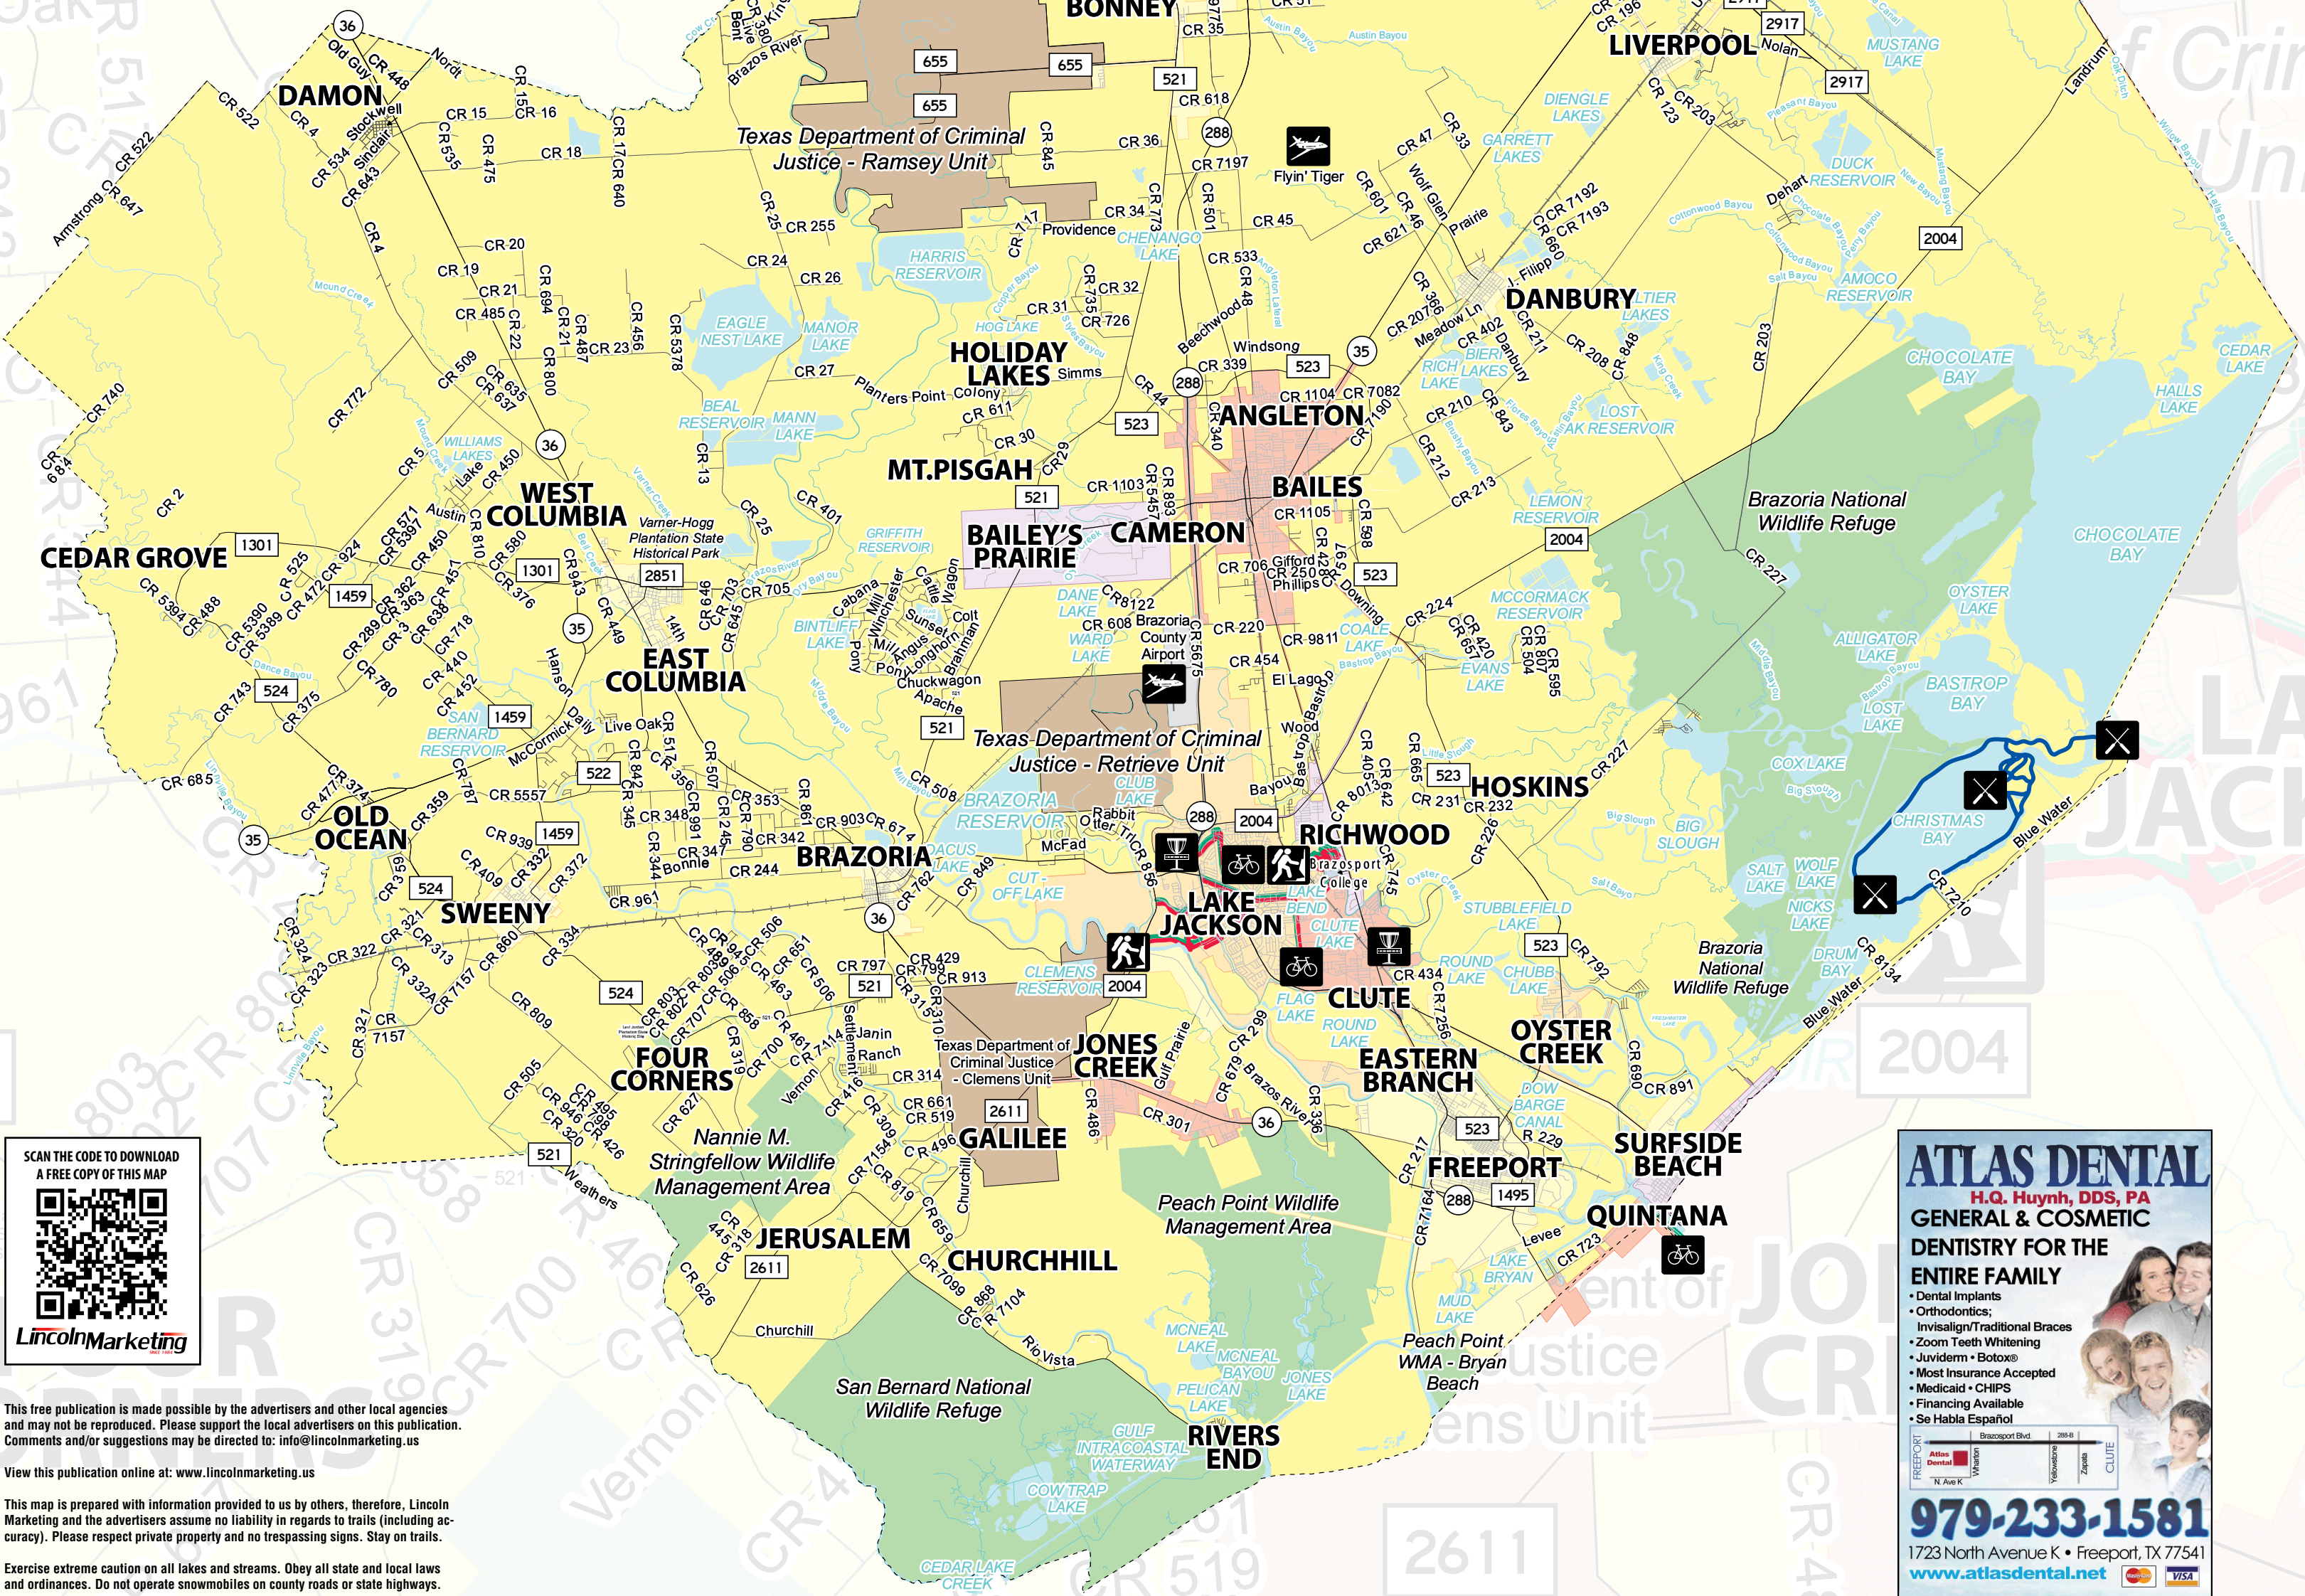

BRAZOSPORT MOVERS
RESIDENTIAL / COMMERCIAL
WILL MOVE YOU ANYWHERE IN TEXAS
LOADING & UNLOADING SERVICE AVAILABLE
Call us cause friends don't let friends help 'em move
TXDOT # 006022377C
1100 W Mulberry Angleton, TX 77908
979-848-2066

Buy 5
Detailed By-Hand
Car Washes
ScrubsAutoDetail.Webs.com **Get 1 FREE!**
326 E. Brazos • West Columbia
713-838-5777

JUSTICE LAND CO., INC.
Since 1960
www.justicesandco.com
RADIO DISPATCHED TRUCKS
979-548-3827 (SWENEY)
979-849-6043 (ANGLETON)

- SITE WORK
- SAND - FILL DIRT
- TOPSOIL - LIMESTONE
- ROAD GRAVEL
- CRUSHED CONCRETE
- LANDSCAPE ROCK
- COMPOST MULCH
- BUILDING DEMOLITION
- BACKHOE • DOZER
- TANDEM TRUCKS
- TRACK EXCAVATIONS
- EQUIPMENT RENTALS

CWS WASTEWATER MANAGEMENT
YOUR COMPLETE SEPTIC TANK NEEDS
"ONE CALL DOES IT ALL"
Aerobic • Conventional • LPD
Design • Installation • Repair • Maintenance
FREE ESTIMATES ON NEW SYSTEMS
979-541-7494

BRAZORIA COUNTY

- Bicycle Trail/Route
- Hiking/Walking Trail
- Paddle Boat Trail
- Disc Golf Course Locator
- Airport Locator

Advertisers Appreciate It!
Tell Them You Saw Them
On The Map!
LincolnMarketing
www.lincolnmarketing.us
SINCE 1984

FREE MAP
INCLUDES TRAILS
Brazoria County With Brazosport & Surrounding Area, Texas

CYPRESS WOODS CARE CENTER
Come Join Our Family.
Locally Owned & Operated • Well Worth The Drive
• Complete Range of Rehabilitation: Physical, Occupational & Speech Therapy • Skilled Nursing
• Individual Attention & Care To Meet The Needs of Each Resident
• Exceeds State's Highest Level of Staff to Resident Ratio
979 • 849 • 8221
135 1/2 Hospital Dr., Angleton, TX. 77515
"Care in Our Home Will Lead You Back To Yours"

Family & Event Photography
• Large & Small Groups
• Parties • Family • Seniors
• Proposals • Engagement
• Infants & Children
• Maternity
• Invitations & Announcements
• Weddings
(979) 647-0040
v7photos.com
212 N Main St. Sweeny, TX

LaDonna P. Rutledge, M.D.
Obstetrics • Gynecology
www.joy2deliver.com
Low & High-Risk Obstetric & Gynecological Services
979-323-9900
1701 Golden Ave • Bay City, TX

since 1981 info@olivarezbrofence.com
OLIVAREZ BROS FENCE.com
www.olivarezbrofence.com
WOOD-ORNAMENTAL
IRON-VINYL-CHAIN LINK - DRIVEWAY GATES - GATE OPENERS
281-239-9766

Rosenberg Party Rentals
Todo Para Sus Fiestas
Renta de Mesas y Sillas,
Margarita, Snowcone, Popcorn y
Cotton Candy Machines
Tuxedos Manteria,
Decoraciones Para Bodas, Quinceaños, etc.
www.rosenbergpartysupplies.com
832 595 2911
832 520 9538
2106 Ave I
Rosenberg, TX 77471

ATLAS DENTAL
H.Q. Huynh, DDS, PA
GENERAL & COSMETIC
DENTISTRY FOR THE ENTIRE FAMILY
• Dental Implants
• Orthodontics
• Invisalign/Traditional Braces
• Zoom Teeth Whitening
• Juvéderm • Botox
• Most Insurance Accepted
• Medicaid • CHPS
• Financing Available
• Se Habla Español
979-233-1581
1723 North Avenue K • Freeport, TX 77541
www.atlasdental.net

Walmart
Save money. Live better.
400 S. Bypass 35
Alvin, TX 77511
(281) 585-2825
www.walmart.com

LincolnMarketing
www.lincolnmarketing.us
SINCE 1984