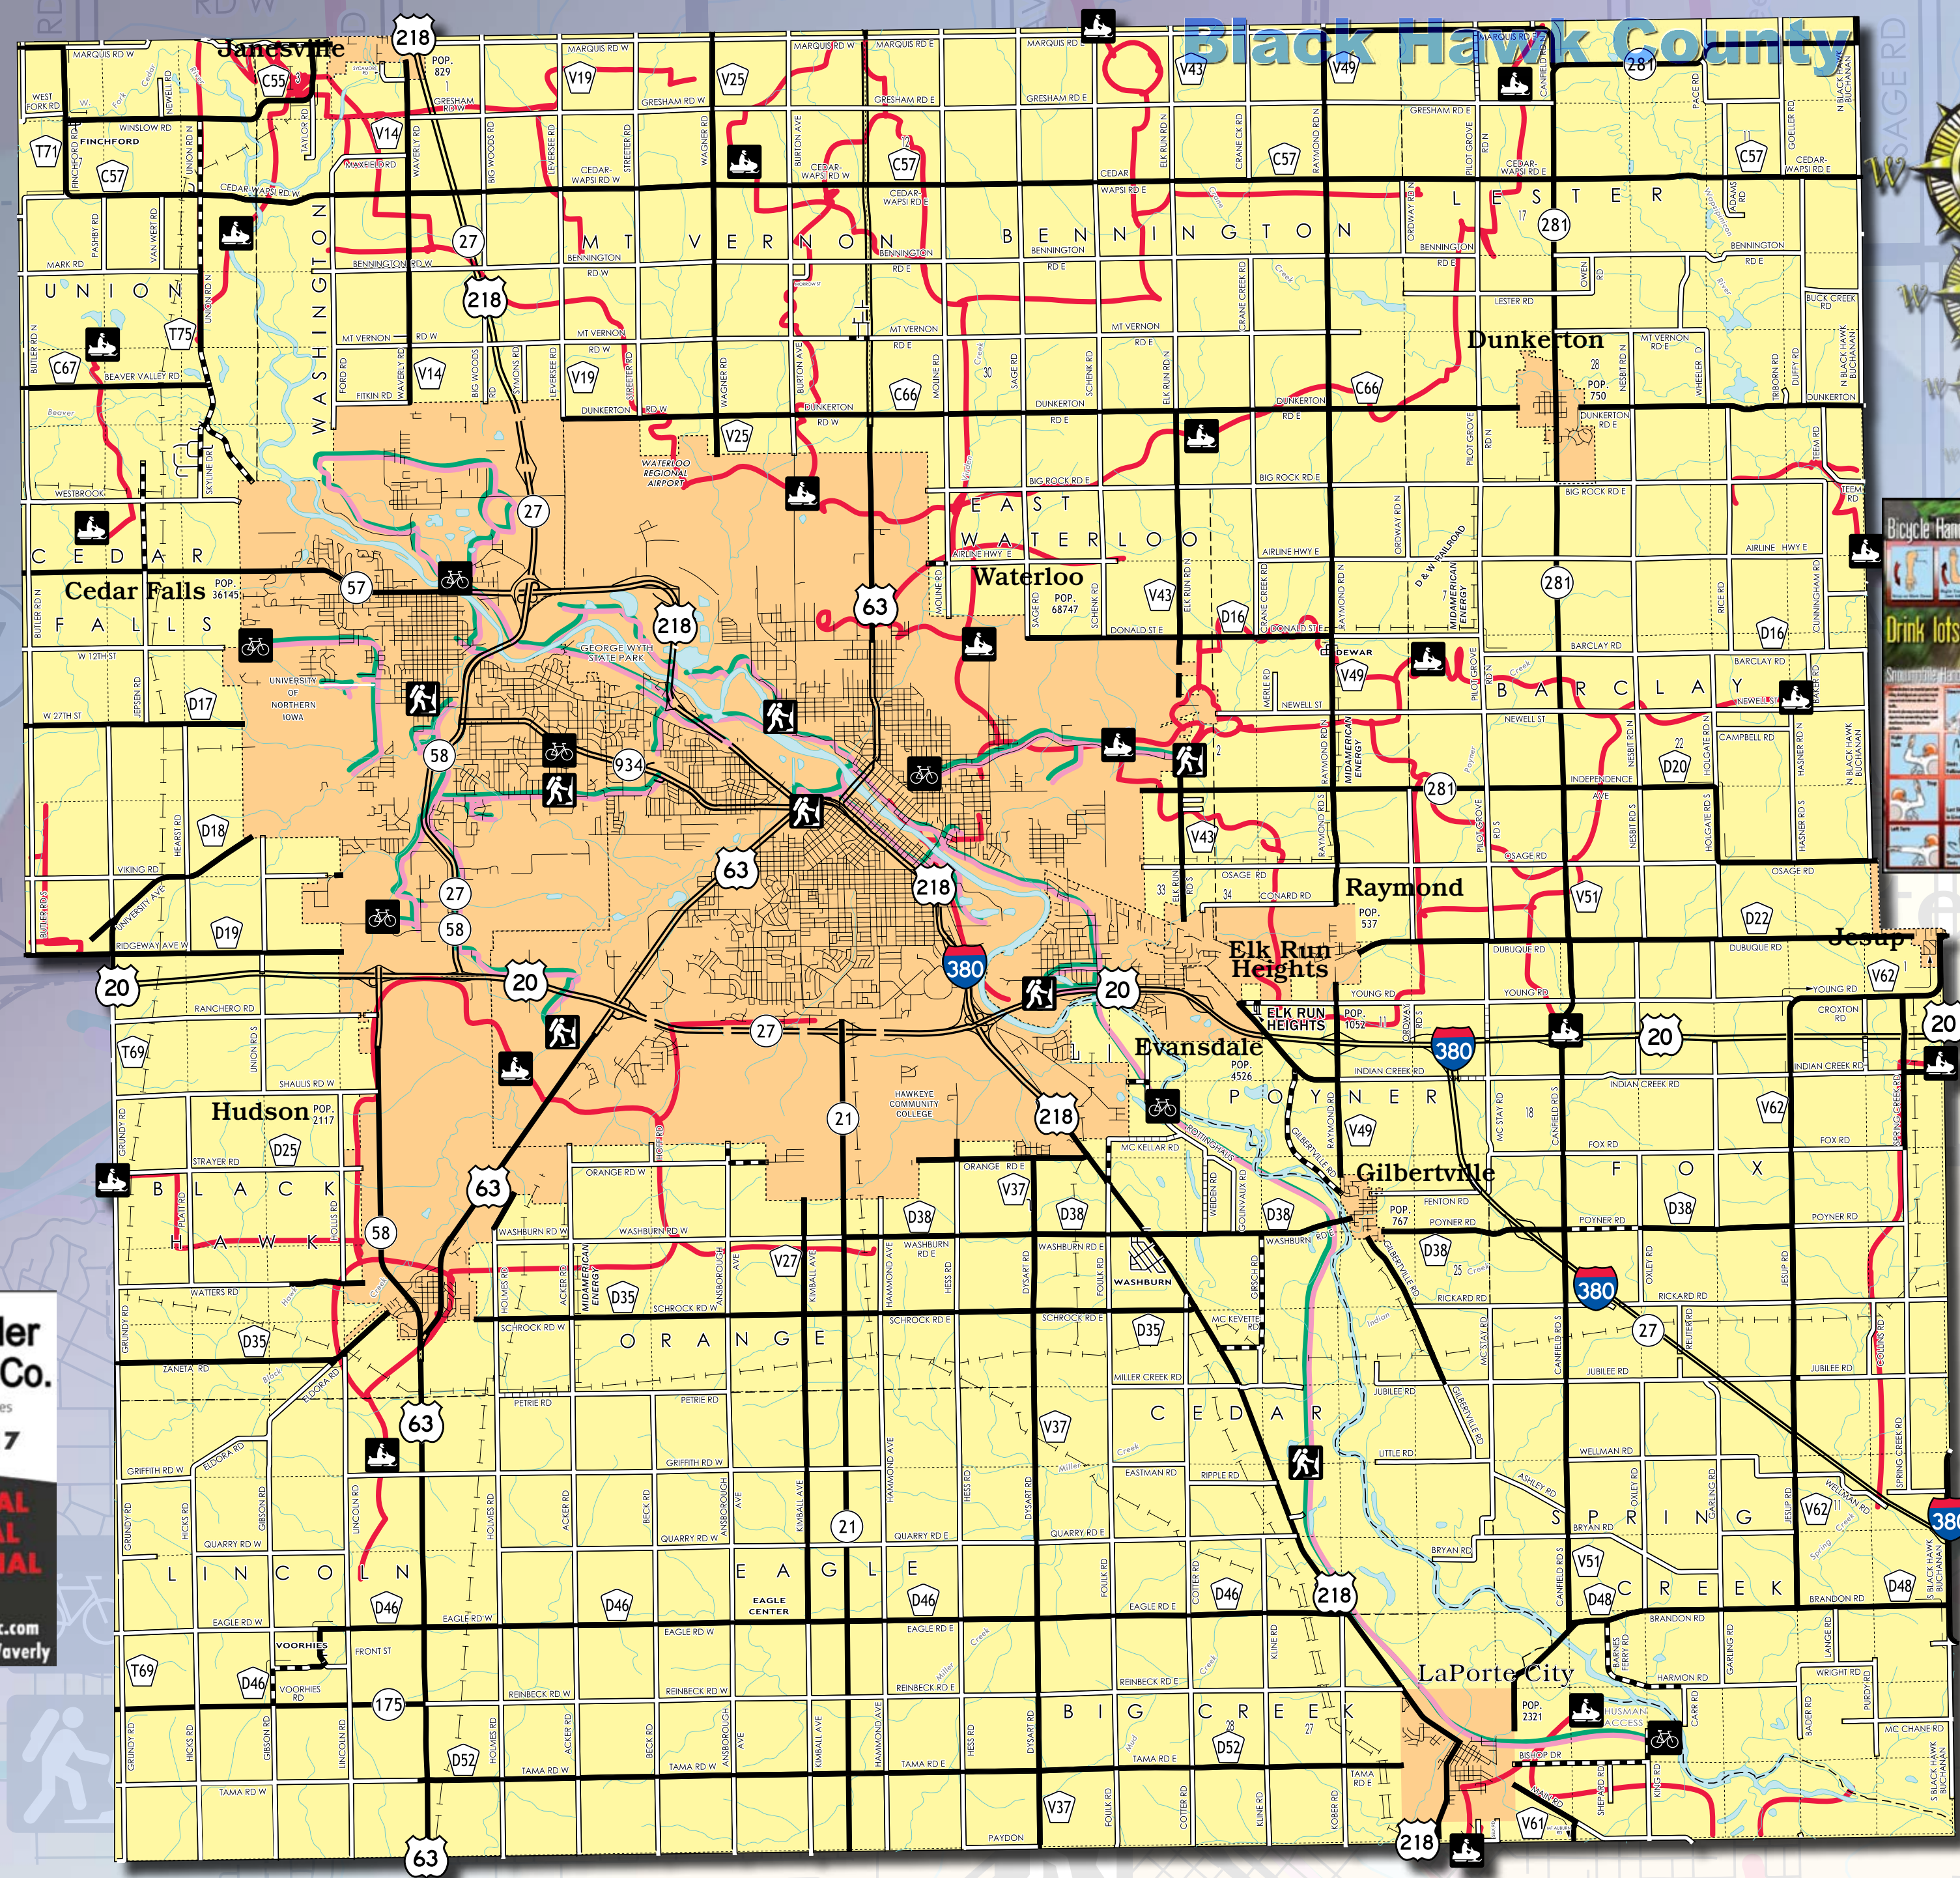

Elsamiller Electric Co.
Electrical wiring of all types
319-352-3917

- RESIDENTIAL
- INDUSTRIAL
- COMMERCIAL
- FARM

www.elsamillerelectric.com
1004 E. Bremer Ave • Waverly

Scan QR Code to go to the individual County Page

- Snowmobile Trail
- Bicycle Trail/Route
- Hiking/Walking Trail

This free publication is made possible by the advertisers and other local agencies and may not be reproduced. Please support the local advertisers on this publication. Comments and/or suggestions may be directed to: info@lincolnmarketing.us

This map is prepared with information provided to us by others, therefore, Lincoln Marketing and the advertisers assume no liability in regards to trails (including accuracy). Please respect private property and no trespassing signs. Stay on trails. Exercise extreme caution on all lakes and streams. Obey all state and local laws and ordinances. Do not operate snowmobiles on county roads or state highways.

View this publication online at www.lincolnmarketing.us

Bicycle Hand Signals
Be Cautious of Other Bikers
Drink lots of Water!
Slow Down!

BLACK HAWK & BREMER COUNTIES, IOWA
Recreational Trails Included
www.LincolnMarketing.us

FREE Local Area Map

Opportunities await you...
Current Job Vacancies and Applications Available At <http://jobs.uiowa.edu>

THE UNIVERSITY OF IOWA