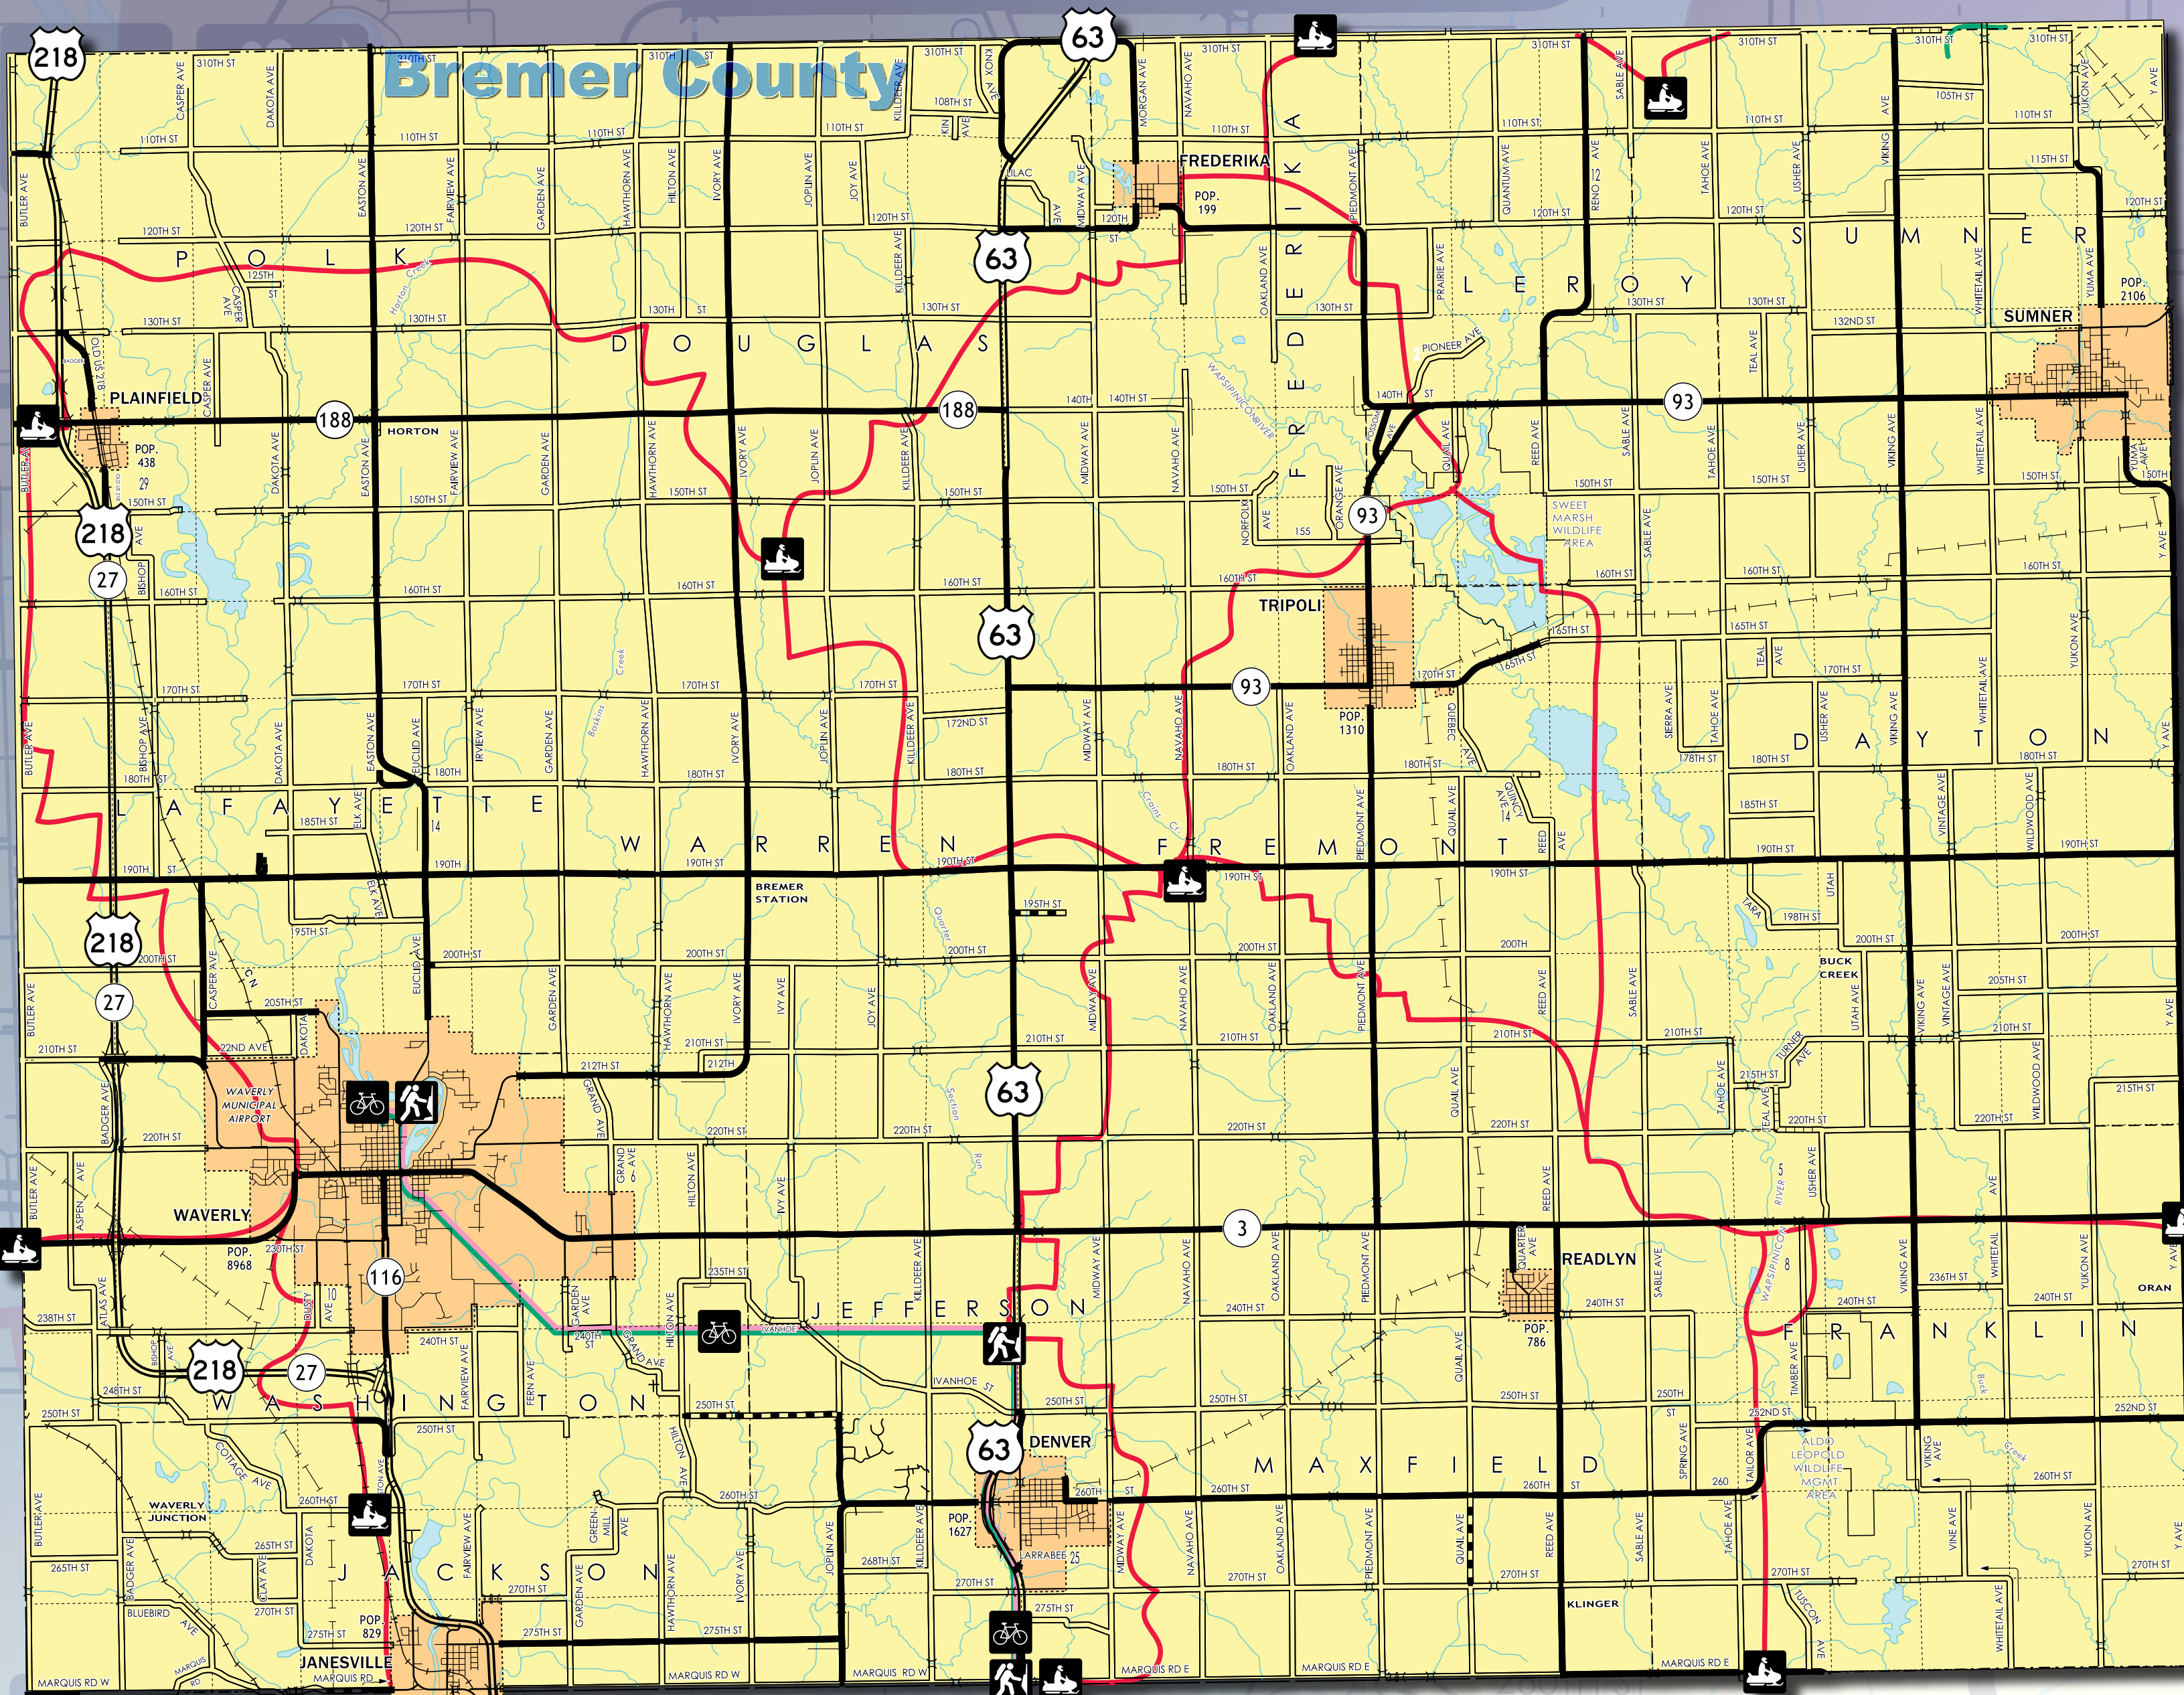

Scan QR Code to go to the individual County Page

- Snowmobile Trail
- Bicycle Trail/Route
- Hiking/Walking Trail

This free publication is made possible by the advertisers and other local agencies and may not be reproduced. Please support the local advertisers on this publication. Comments and/or suggestions may be directed to: info@lincolnmktg.com

This map is prepared with information provided to us by others, therefore, Lincoln Marketing and the advertisers assume no liability in regards to trails (including accuracy). Please respect private property and no trespassing signs. Stay on trails. Exercise extreme caution on all lakes and streams. Obey all state and local laws and ordinances. Do not operate snowmobiles on county roads or state highways.

View this publication online at www.lincolnmktg.com

KLATT, AUGUSTINE SAYER, TREINEN & RASTEDDE, P.C.
GENERAL PRACTICE (including but not limited to): Domestic Relations & Family Law • Personal Injury & Workers Compensation • Real Estate & Wills • Trusts • Estate Planning • Probate Law

Curtis J. Klatt	C. Morgan Lasley
Charles P. Augustine	Janelle G. Ewing
Brian G. Sayer	Michael O. Treinen
Teresa A. Rastedde	J. Andrew Cederdahl

FREE INITIAL CONSULTATION FOR: Personal Injury Claims, Wrongful Death Claims and Workers Compensation Claims. Estimates of Fees For Specific Services Available Upon Request Without Obligation.

Waterloo Office
531 Commercial Street, Suite 250 • 50701
Phone: (319) 232-3304
www.klatt-law.com

• Shop • Dine • Play • Stay

LOCALLY

...and support the community you live in!

Elsamiller Electric Co.
Electrical wiring of all types
319-352-3917

- RESIDENTIAL
- INDUSTRIAL
- COMMERCIAL
- FARM

www.elsamillerelectric.com
1004 E. Bremer Ave • Waverly

Bauer Built TIRE

Before you hit the trails, see us for your Snowmobile Trailers, ATV/UTVs, Trucks and RV Tire Needs!

Waterloo
2086 Howard Avenue
(319) 232-6448

bauerbuilt.com

LincolnMarketing
Would like to Thank You for

30+ Years
of Loyal Business

Walmart
Save money. Live better.

2700 - 4th Street SW
Waverly, Iowa
(319) 352-5260
www.walmart.com

KWAY 99.3 FM

Y 99.3

KWAY - WAVERLY
THE CEDAR VALLEY'S
1 HIT MUSIC STATION
AM 1470
THE WINNER
YOUR STATION FOR
GREAT SPORTS COVERAGE

4 QUEENS DAIRY CREAM

1310 W. 1st St., Cedar Falls, IA • 266-3647
3640 Lafayette Rd., Evansdale, IA • 233-4164
207 E. Tower Park Rd., Waterloo, IA • 232-1600

Dales Service, Inc.
Auto Repair & Towing

- Custom Exhaust • Tune Up
- Mufflers • Alignments

24 Hour Towing --> 319-230-3081
119 4th St. S.W. (on Hwy. 218 S)
Waverly, IA • Phone 319-352-3574

Goodwill Industries
of Northeast Iowa, Inc.

DONATE-SHOP Help Us Help Others

Cedar Falls - Waterloo - Waverly
Dubuque - Decorah - Independence - Delwin - Maquoketa
Please Visit visitgoodwill.com