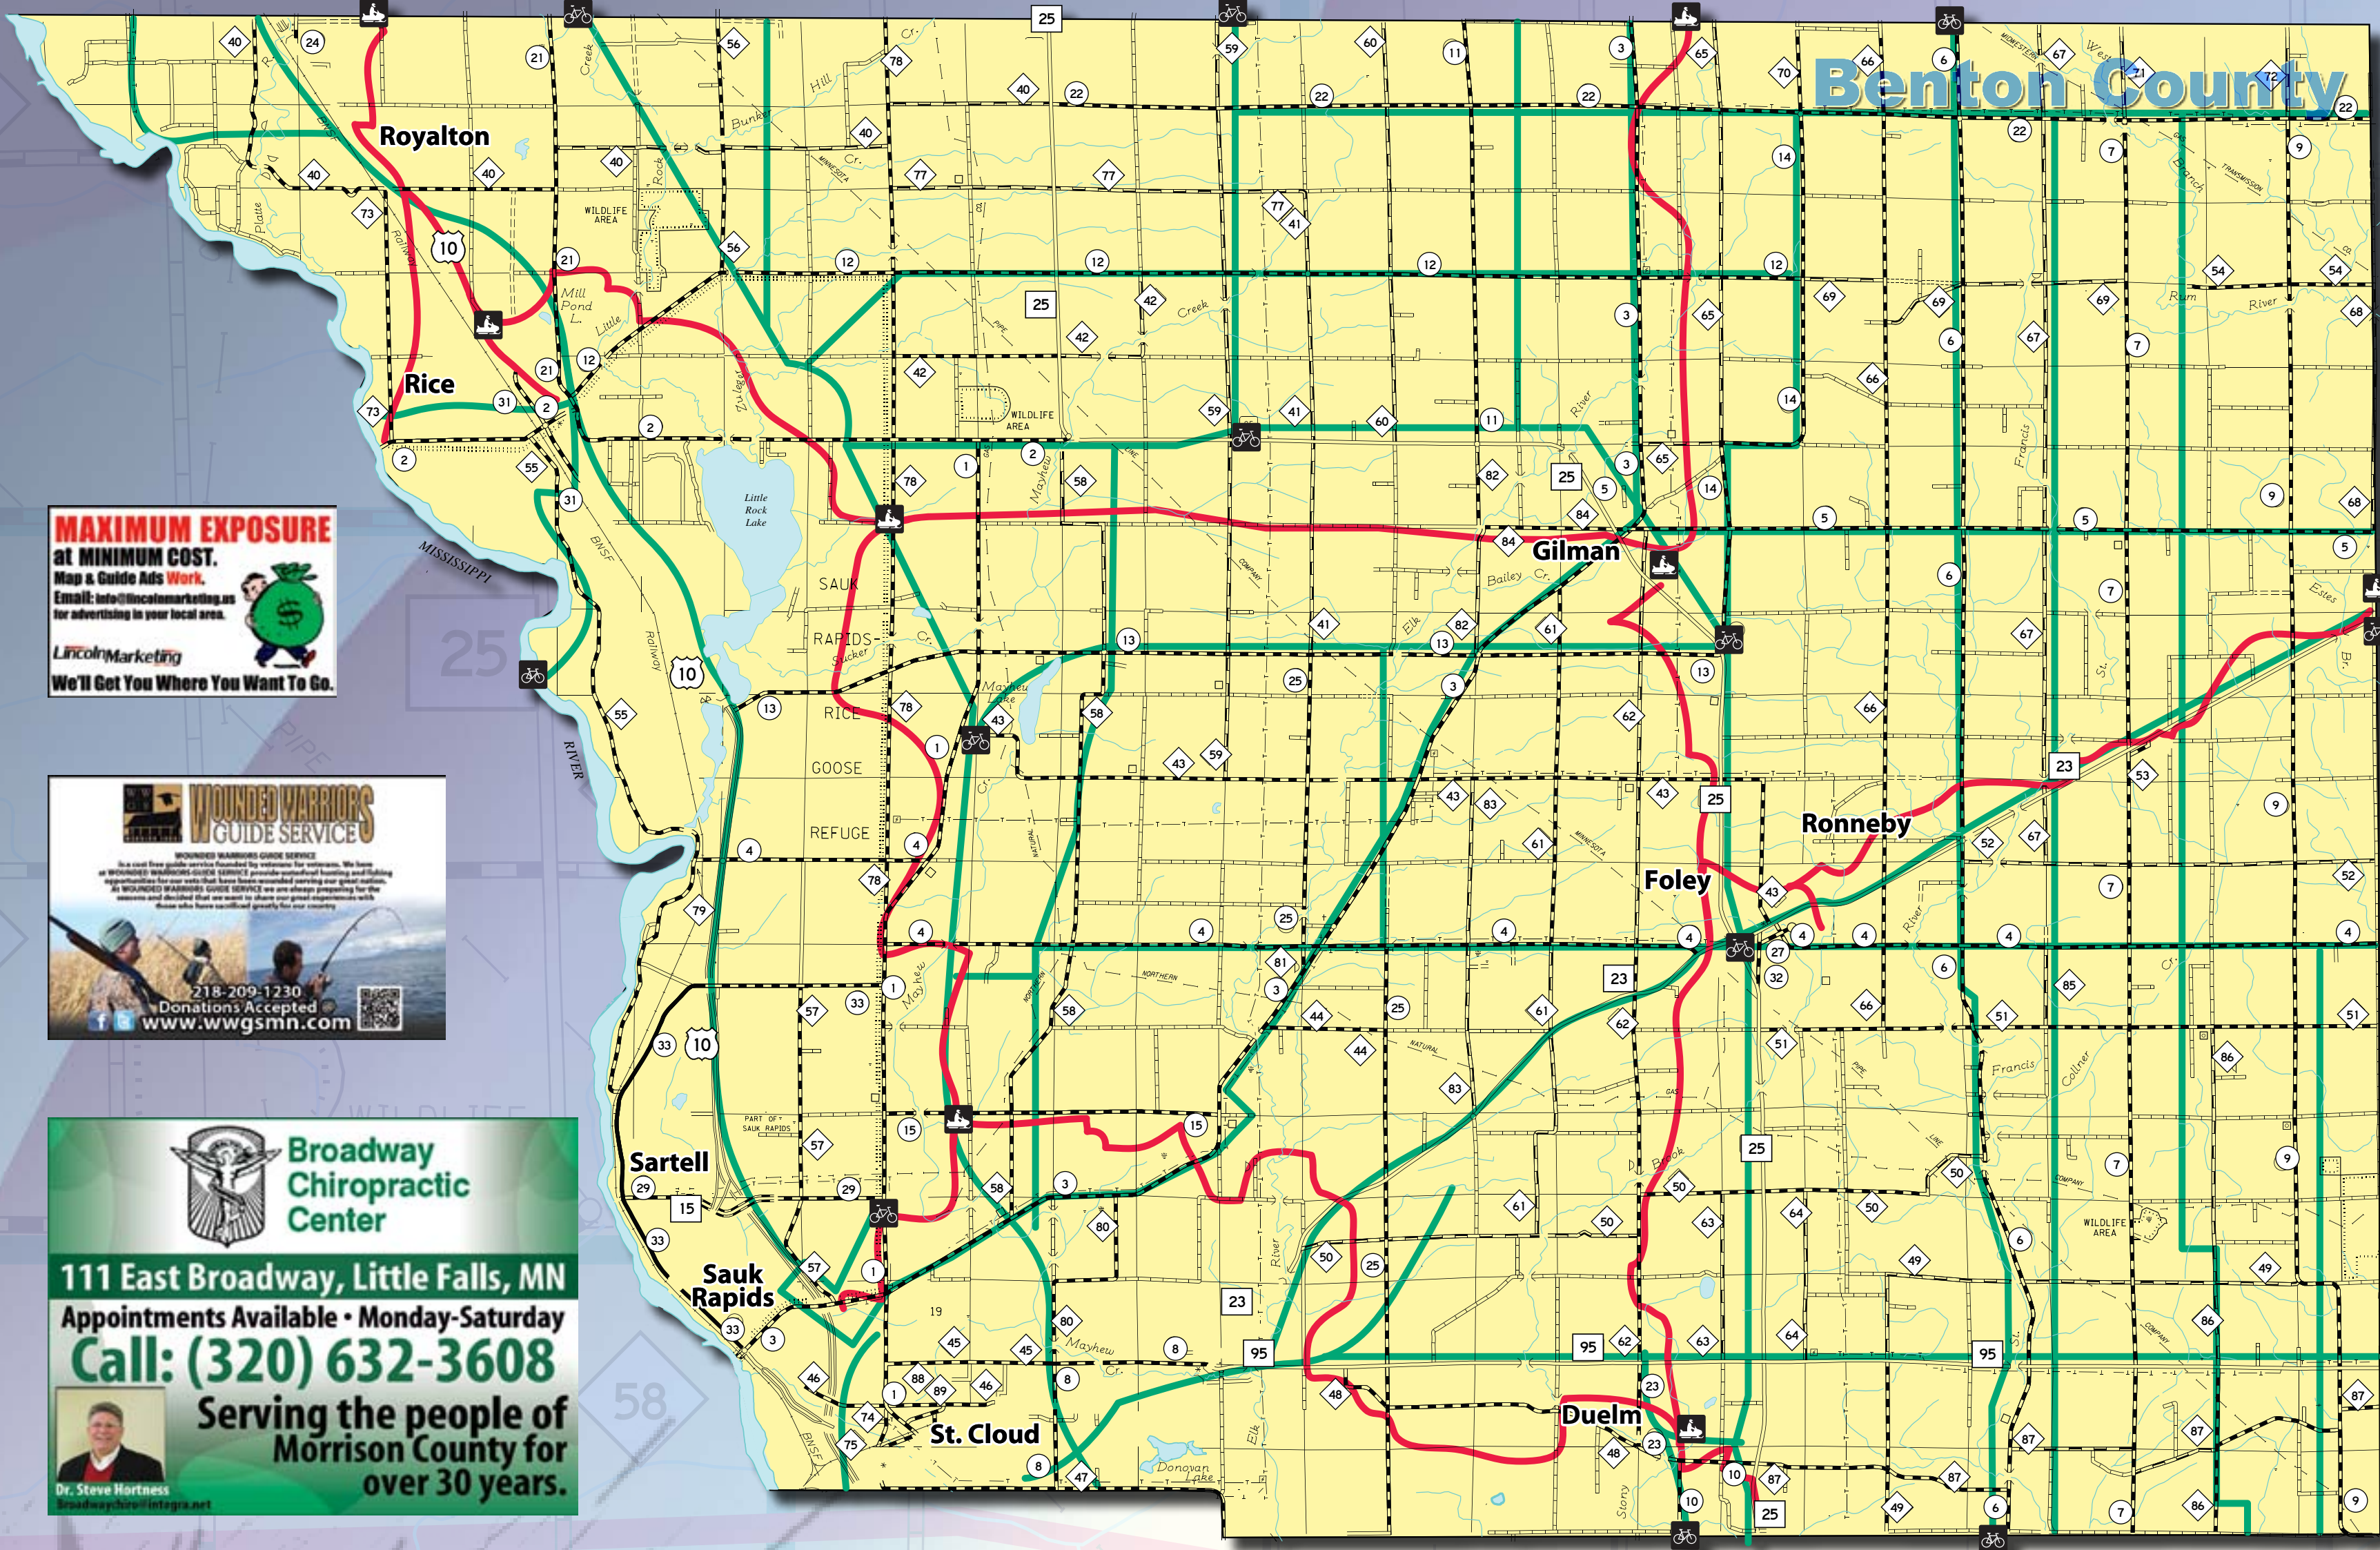

JACKS CREATIVE DRYWALL
• SHEETROCKING • TAPING
• SPRAYING TEXTURED CEILINGS
& PAINTING
• INTERIOR & EXTERIOR
PAINTING
• BIG & SMALL JOBS
REFERENCES AVAILABLE
320-630-6881

KDDG
BOB 106 FM
"TOTAL COUNTRY"
HITS OF THE 50'S TO THE 90'S
1150 AM KASM

NORTHERN METAL emr RECYCLING
Now Accepting Electronic Scrap
Northern Metal Recycling
The Upper Midwest's Leading Metals Recycler
Paying the best prices in the area.
St. Cloud Location!
119 6th Avenue NE • On the intersection of Lincoln & St. Germain
Mon.-Fri. 7:30 am - 4:30 pm • Sat. 7:45-11:45 am
320-251-5980
NorthernMetalRecycling.com

Royalton Post American Legion 137
Weddings • Groceries • Dinners • Bridal Showers
Full Bar & Kitchen
Thursday Night Bar Bingo
Call: 320-584-5135 • ask for Kelly
for reservations & information

Scan QR Code to go to the individual County Page
Benton County
This free publication is made possible by the advertisers and other local agencies and may not be reproduced. Please support the local advertisers on this publication. Comments and/or suggestions may be directed to info@lincolnmktg.com
View this publication online at www.lincolnmktg.com

MAXIMUM EXPOSURE
at MINIMUM COST.
Map & Guide Ads Work.
Email: info@lincolnmktg.com
LincolnMarketing
We'll Get You Where You Want To Go.

WOUNDED WARRIORS GUIDE SERVICE
The most highly rated service for veterans. We have an excellent reputation for providing quality hunting and fishing guides. Our guides are experienced and knowledgeable. We offer a variety of packages for individuals and groups. Call today to reserve your spot.
218-209-1230
Donations Accepted
www.wwgsmn.com

Broadway Chiropractic Center
111 East Broadway, Little Falls, MN
Appointments Available • Monday-Saturday
Call: (320) 632-3608
Serving the people of Morrison County for over 30 years.
Dr. Steve Hartness
www.broadwaychiro.com

Monticello Village Apartments
• Spacious Floorplans • Dog & Cat Friendly
• 24 Hour Emergency • Laundry Facilities
Maintenance • Central Air
1 & 2 Bedroom Apartments
Call for Details!
763-295-2226
www.iretApartments.com

FOLEY MEDICAL CENTER
Specializing in Family Medicine; caring for infants, children, adults & grandparents.
Certified DOT Examiners
We love referrals.
• Clinician on-call 24 hours a day, 7 days a week
• Same day appointments available
• Most insurances accepted.
320-968-7234
471 Hwy. 23 PO Box 218 Foley, MN 56329

OKTIRE AND BAIT
100 SUPERIOR AVE. RANDALL, MN 56475 (320) 749-2345
• Live Bait • Tackle • Licenses & More •
Full Line of Tires • Fast, Friendly Service
Full Time Mechanics
Located 1 block East of HWY. 10.
www.oktireandbait.com
QUALITY BRANDS AT AFFORDABLE PRICES

WELL DRILLING & REPAIRS
FREE ESTIMATES
• Well Drilling 30+ Years!
• Well Sealing • Pump Service
• Water Line Install • Chlorination
• Backhoe • Geo-Thermal
Able Well Inc.
Milaca **320-294-5235**
Elk River **763-274-2604**
Licensed • Bonded • Insured 30+ Years Experience
RESIDENTIAL & COMMERCIAL

PETRO PLUS Convenience Stores
832 Superior Ave. - Randall, MN 56475
Sun-Thurs 8am-11pm • Fri & Sat 8am-12am
746 Pillsbury Street N. - Pillager, MN 56473
Mon-Sun 8am-11pm
850 Lum Park Rd. - Brainerd, MN 56401
Mon-Sun 8am-11pm
Visit www.petroplusstores.com for directions, employment opportunities, and more!
SUBWAY & LIQUOR Available at Select Locations
Fresh Deli Items
Cold Beer & Pop
Hot Coffee
WiFi
Snacks
Groceries
Lottery
ATM
DNR
Live Bait (Select Locations)
24-Hr. Pay @ The Pump
Public Restrooms

CARCO Automotive, Inc.
Heavy-Duty Towing Services:
With 16 years' experience in heavy-duty towing and recovery, our professionals at Carco Towing have the experience and the equipment to handle even the most delicate recovery.
Local (320) 393-3687
Fax (320) 393-4789
Toll-Free 1-866-JF-CARCO
• Big Truck Repair •
1328th 25th Ave NW • Rice, MN 56367
Sales: sales@carcoauto.com
Service Department: service@carcoauto.com
Collision Center/Towing: tom@carcoauto.com
www.carcoauto.com