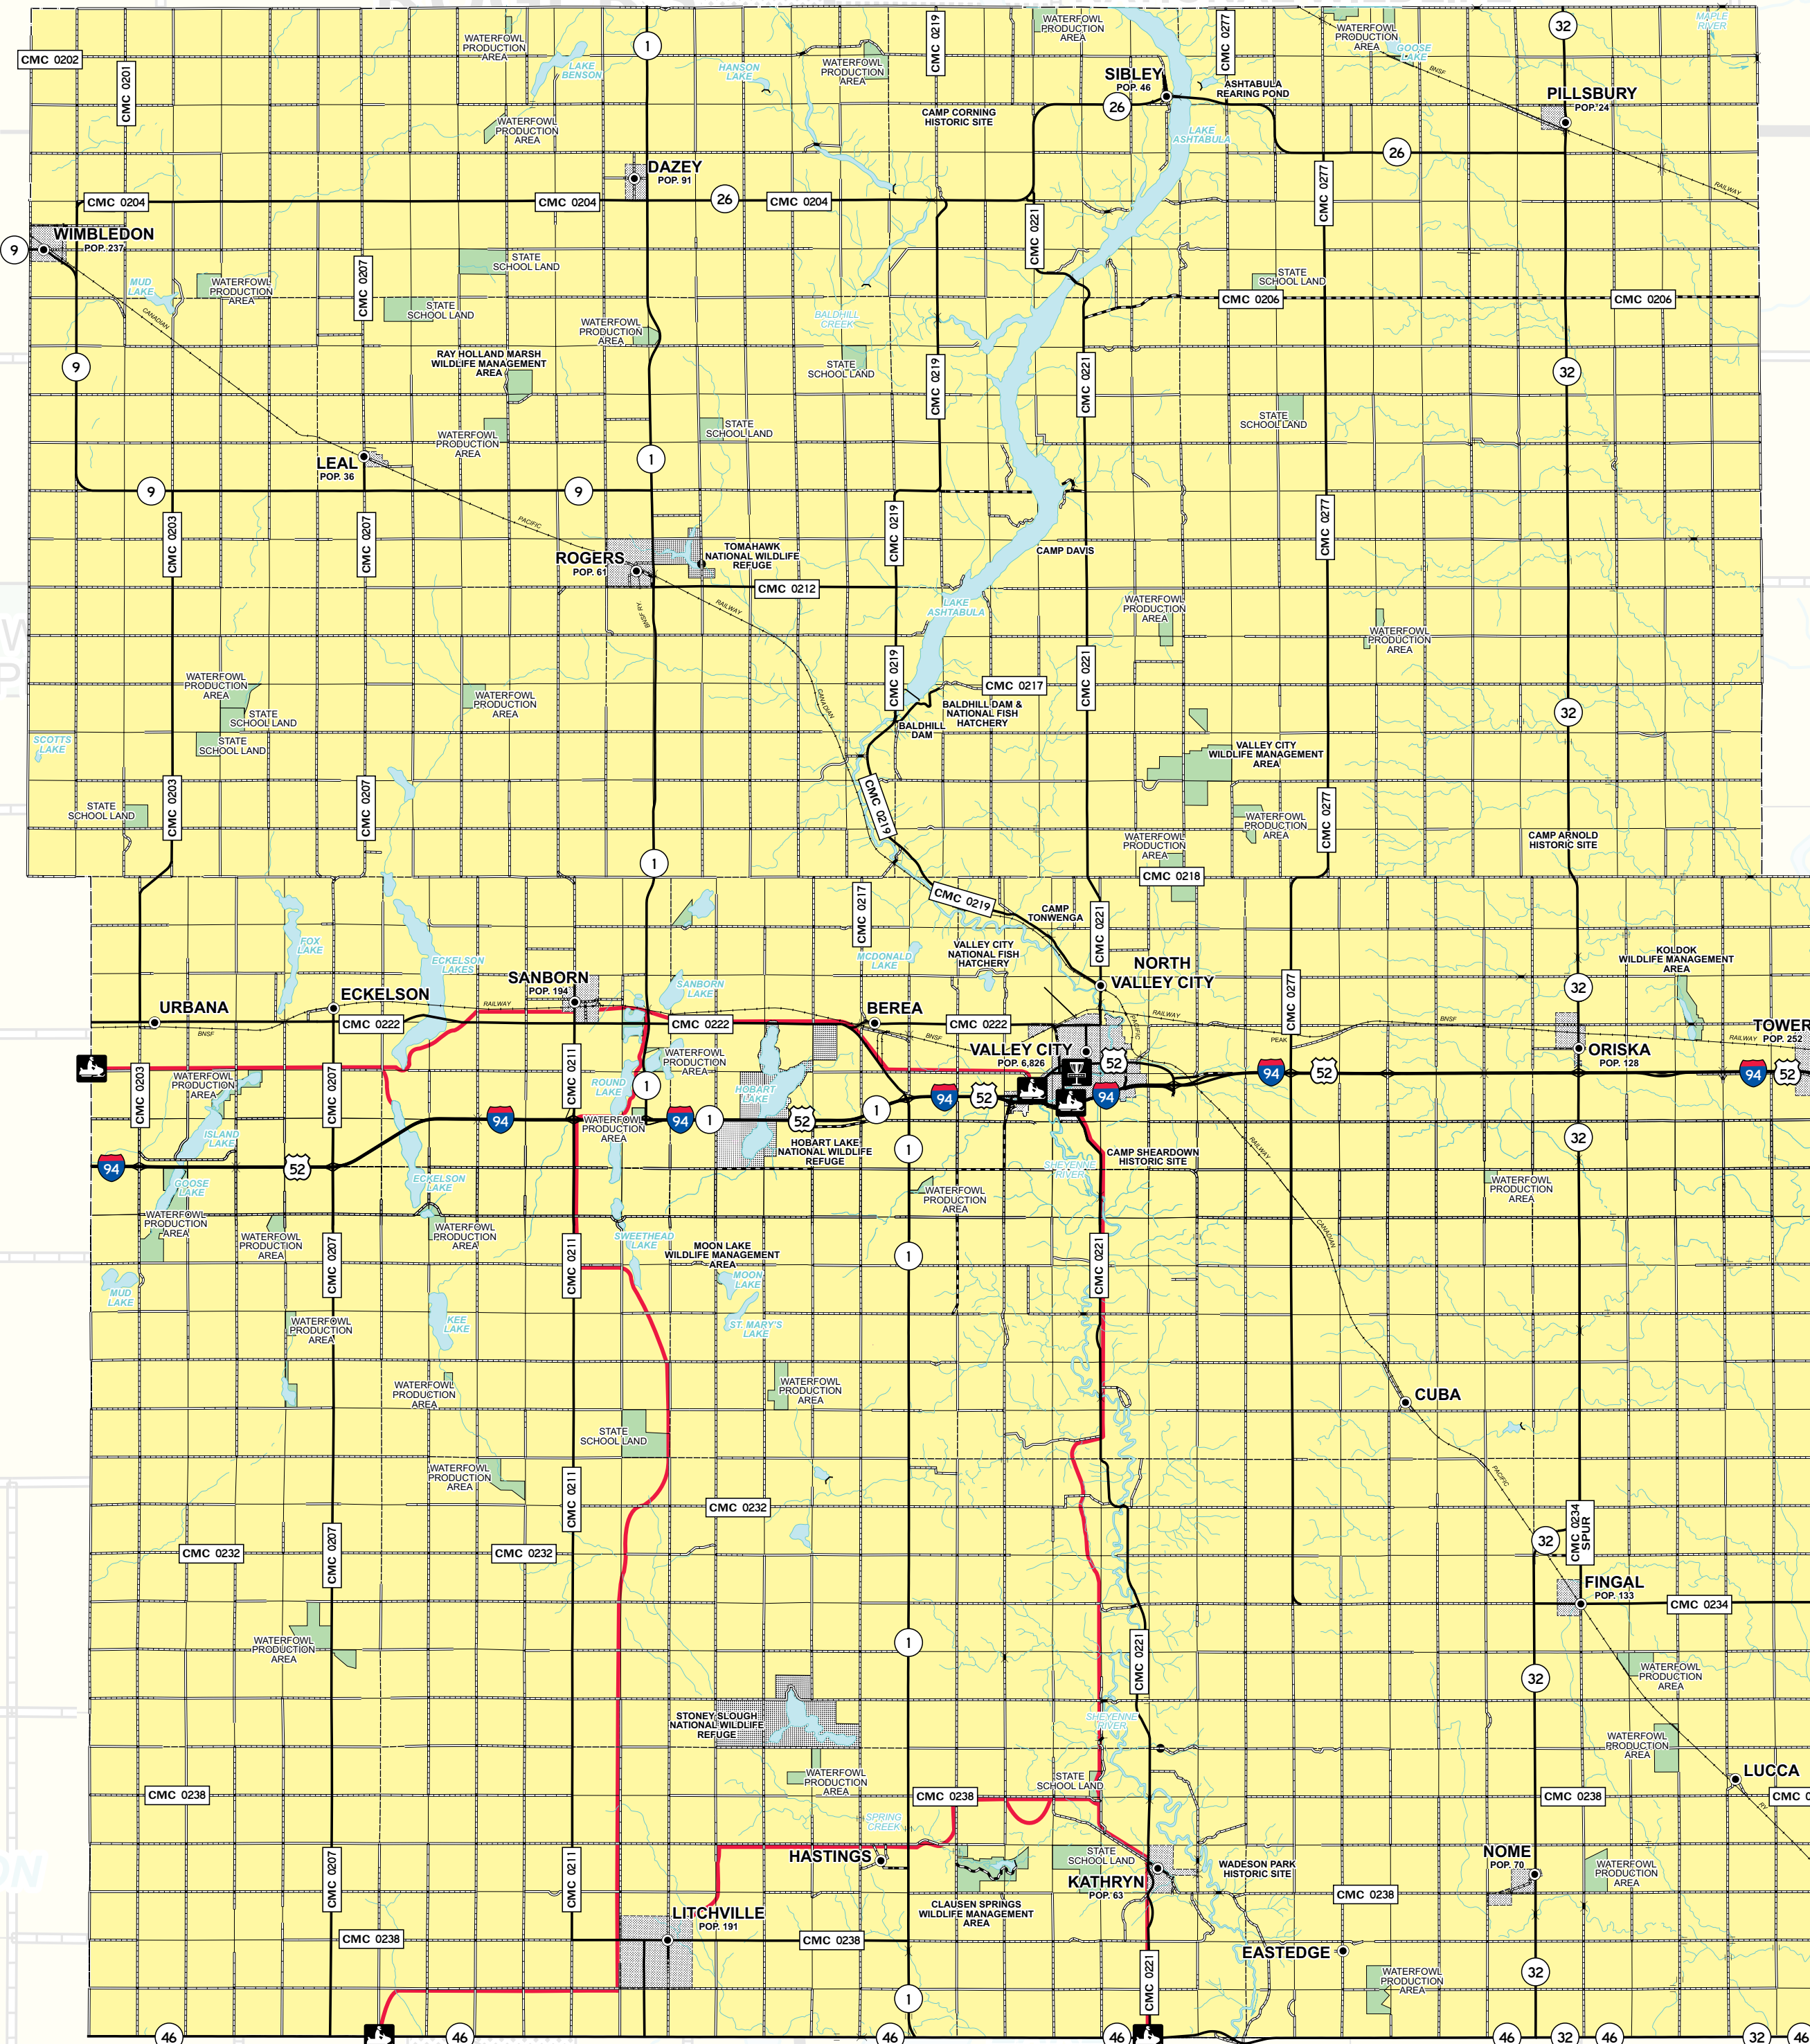

BARNES COUNTY

Snowmobile Trail
Disc Golf Course Locator

SCAN THE CODE TO DOWNLOAD A FREE COPY OF THIS MAP

LincolnMarketing

Country Side RV
Jamestown, ND 701-252-3444
We are located 2 miles South of Jamestown, ND at 3876 Hwy. 281 SE
CrossRoads • Fifthwheels • Travel Trailers
Park Models • New & Used Models
Sales & Service
www.countrysidervnd.com

Walmart
Save money. Live better.
Store 1649
921 25th Street SW • Jamestown, ND 58401
(701) 252-6778

IT TAKES CENTS TO MAKE A DOLLAR
LOCAL BUSINESS
SUPPORT LOCAL BUSINESS
TO SHOP LOCALLY

Support Your Local Merchants
Scan The QR Code For Free Online Coupons
LincolnMarketing

Applebee's
Eat' n' Good in the Neighborhood®
611 25th St. SW • Jamestown, ND
701-952-7753
Happy Hour 3-6 pm & 9 pm to Closing
Hours:
Sunday - Thursday: 11am - Midnight
Friday - Saturday: 11am - 1am

Have Fun and Be A Safe and Courteous Rider
POLARIS
The Way Out.
Polaris supports Barnes & Stutsman County ATV & Snowmobile Trails and Clubs
Polaris recommends that all riders take a safety course. All riders under 18 should be closely supervised. Obey local, state and provincial regulations and ride only in approved areas. Do not attempt maneuvers beyond your capability. Always wear a helmet and other safety apparel. Avoid excessive speeds. Be particularly careful on difficult terrain. Riding and alcohol or drugs don't mix. Please stay on the trails. Riding is a privilege.
For riding and safety information, see your Polaris dealer or go to www.polaris.com
2100 Hwy 55, Medina MN 55340
www.polaris.com

INTERSTATE SPRAY FOAM INSULATION
Residential • Commercial • Farm
Spray Foam Insulation
701-492-6208
Jamestown & Fargo, ND

DAKOTA SWEEPING & STRIPING LLC
701-952-6900
FREE ESTIMATES
Monthly Contracts Available
Sweeping & Striping
701-952-6900
www.dakotasweeping.com

Auto & Light Truck Repair
Tire Sales & Service
Full Service Gas Station
Lockouts, Light Duty Towing & Fuel/Air Delivery

701-845-1020
Wes & Staci King
New Owners

357 Central Ave. N
Valley City, ND

Alber Construction
For all your construction needs...
ROOFING • DECKS • DOORS

JON ALBER
Marion, ND 58466
Ph. 701-669-2429 • Cell: 701-320-4676 • email: jonal@drtel.net

KYLLIE'S BIG DOG COUNTRY 95.5
KOVC KOVE 100 AM VALLEY CITY
Sunny 98.3
103.1 THE RAVEN
KDDR 100 AM OAKLEIGH
KQDJ Classic Hits 1400 AM / 92.1 FM
kdak 100 AM CALLERSON

FREE MAP INCLUDES TRAILS
Barnes County & Stutsman County, ND

the wRight Property
Meeting Your Residential, Farm, Farmstead, Ranch, Land, Multi-Family, & Commercial Sales Needs
GO TO **www.thewrightproperty.biz** FOR A LIST OF HOMES OR UPDATES

is the right move!

(701) 252-4808 Jan Wright Broker/Owner 320-1036 Jackie McCall Realtor 320-1361
www.thewrightproperty.biz
602 10th Street SE
Jamestown, ND 58401