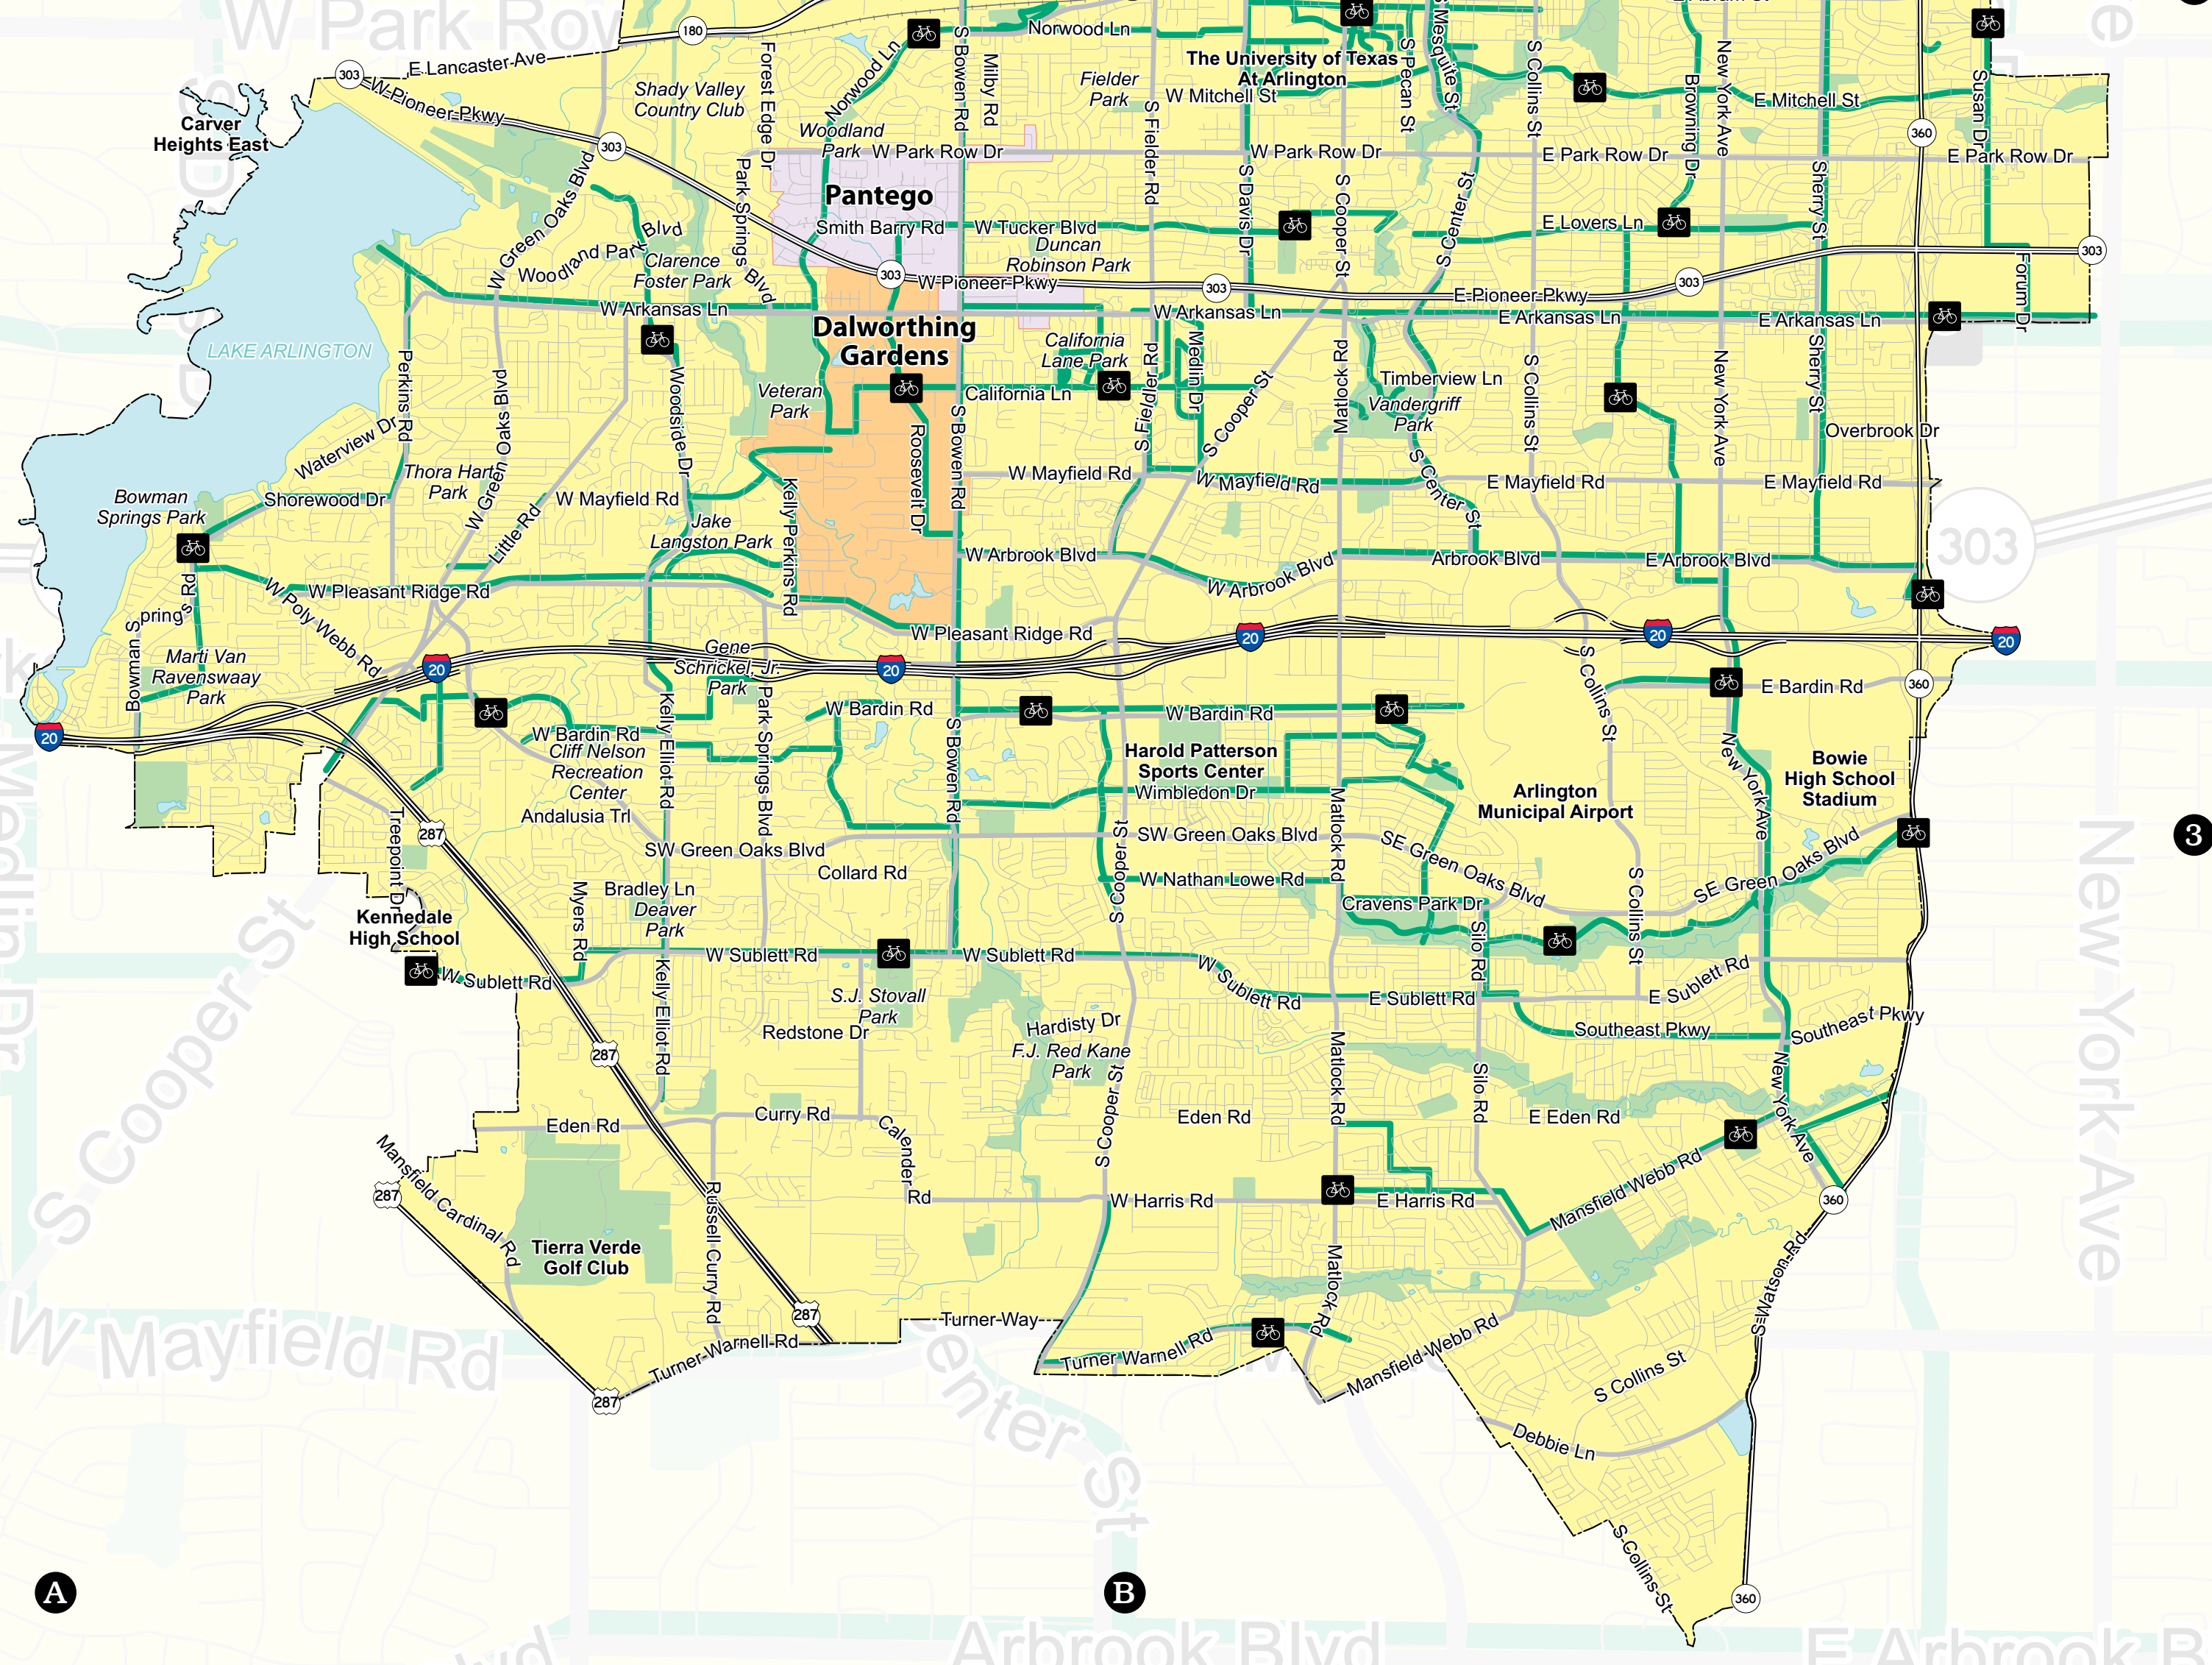

THE UNIVERSITY OF TEXAS AT ARLINGTON - B2
THORA HARD PARK - A2
TIERRA VERDE GOLF CLUB - A3
TIMBERVIEW LN - B2
TOM LANDRY FWY - B1
TREPPOINT DR - A3
TURNER WARNELL RD - A3, B3
TURNER WAY - A3
VANDERGRIF PARK - B2
VETERAN PARK - A2
W ARBROOK BLVD - A2, B2
W ARKANSAS LN - A2
W BARDIN RD - A2, B2
W DIVISION ST - A2, B1
W GREEN OAKS BLVD - A2
W HARRIS RD - B3
W LAMAR BLVD - A1, B1
W MAYFIELD RD - A2, B2
W MITCHELL ST - B2
W NATHAN LOWE RD - B3
W PARK ROW DR - A2, B2
W PIONEER PKWY - A2
W PLEASANT RIDGE RD - A2
W ROCKY WEBB RD - A2
W RANDOL MILL RD - B1
W SANFORD ST - B1
W SUBLETT RD - A3, B3
W TUCKER BLVD - A2
WATERVIEW DR - A2
WIMBLEDON DR - B2
WOODLAND PARK - A2
WOODLAND PARK BLVD - A2
WOODSIDE DR - A2

ARLINGTON

View this publication online at: www.lincolnmarketing.us

Advertisers Appreciate It!

Tell Them You Saw Them On The Map!

LincolnMarketing

DR Roofing

Dependable • Professional

Superb Customer Service

Free Estimates

Call today - Doyle Rains

Composition Roofing Experts

12524 Rendon Rd.

Metro 817-572-9724

TRANS AUTO BODY

LEXUS • TOYOTA • HONDA

ACURA • NISSAN • MAZDA

COMPLETE AUTO BODY & PAINT

1125 Colorado Lane • Arlington, TX

817-276-9181

W.S.T Remodeling

Free in Home Estimates

Granite & Marble Countertops

Simon Torres • Waldo Torres

Fax: 817-548-7783

simon0356@att.net

(817) 944-9834

We Specialize in:

Kitchens • Baths • Showers • Tub Decks

Outdoor Kitchens • Fireplaces

1229 Colorado Ln. #401 • Arlington, TX 76015

IT MAKES CENTS TO SHOP LOCALLY

Support Your Local Merchants

Scan The QR Code For Free Online Coupons

LincolnMarketing

Tarrant County

Featuring the **City of Arlington, Texas**

ADVENT HOUSE

Family Owned Homes For Over Sixty Years

Lake Arlington Area Since 1993

Ms. Vera Graced Us With Her Singing Until She Was 104!

Honor Your Loved One With A Placement In A Community Home.

www.AdventHouseCares.com

817-874-4934

4101 West Green Oaks Blvd., Suite #305

Arlington, Texas 76016

Walmart

Save money. Live better.

SUPERCENTER

2225 W Interstate 20 • Grand Prairie, TX 75052

(972) 660-4200

www.walmart.com

HELP SUPPORT YOUR LOCAL BUSINESS

Walmart

Save money. Live better.

SUPERCENTER

682-831-9338

1228 N. Highway 377 • Roanoke TX, 76262

www.walmart.com