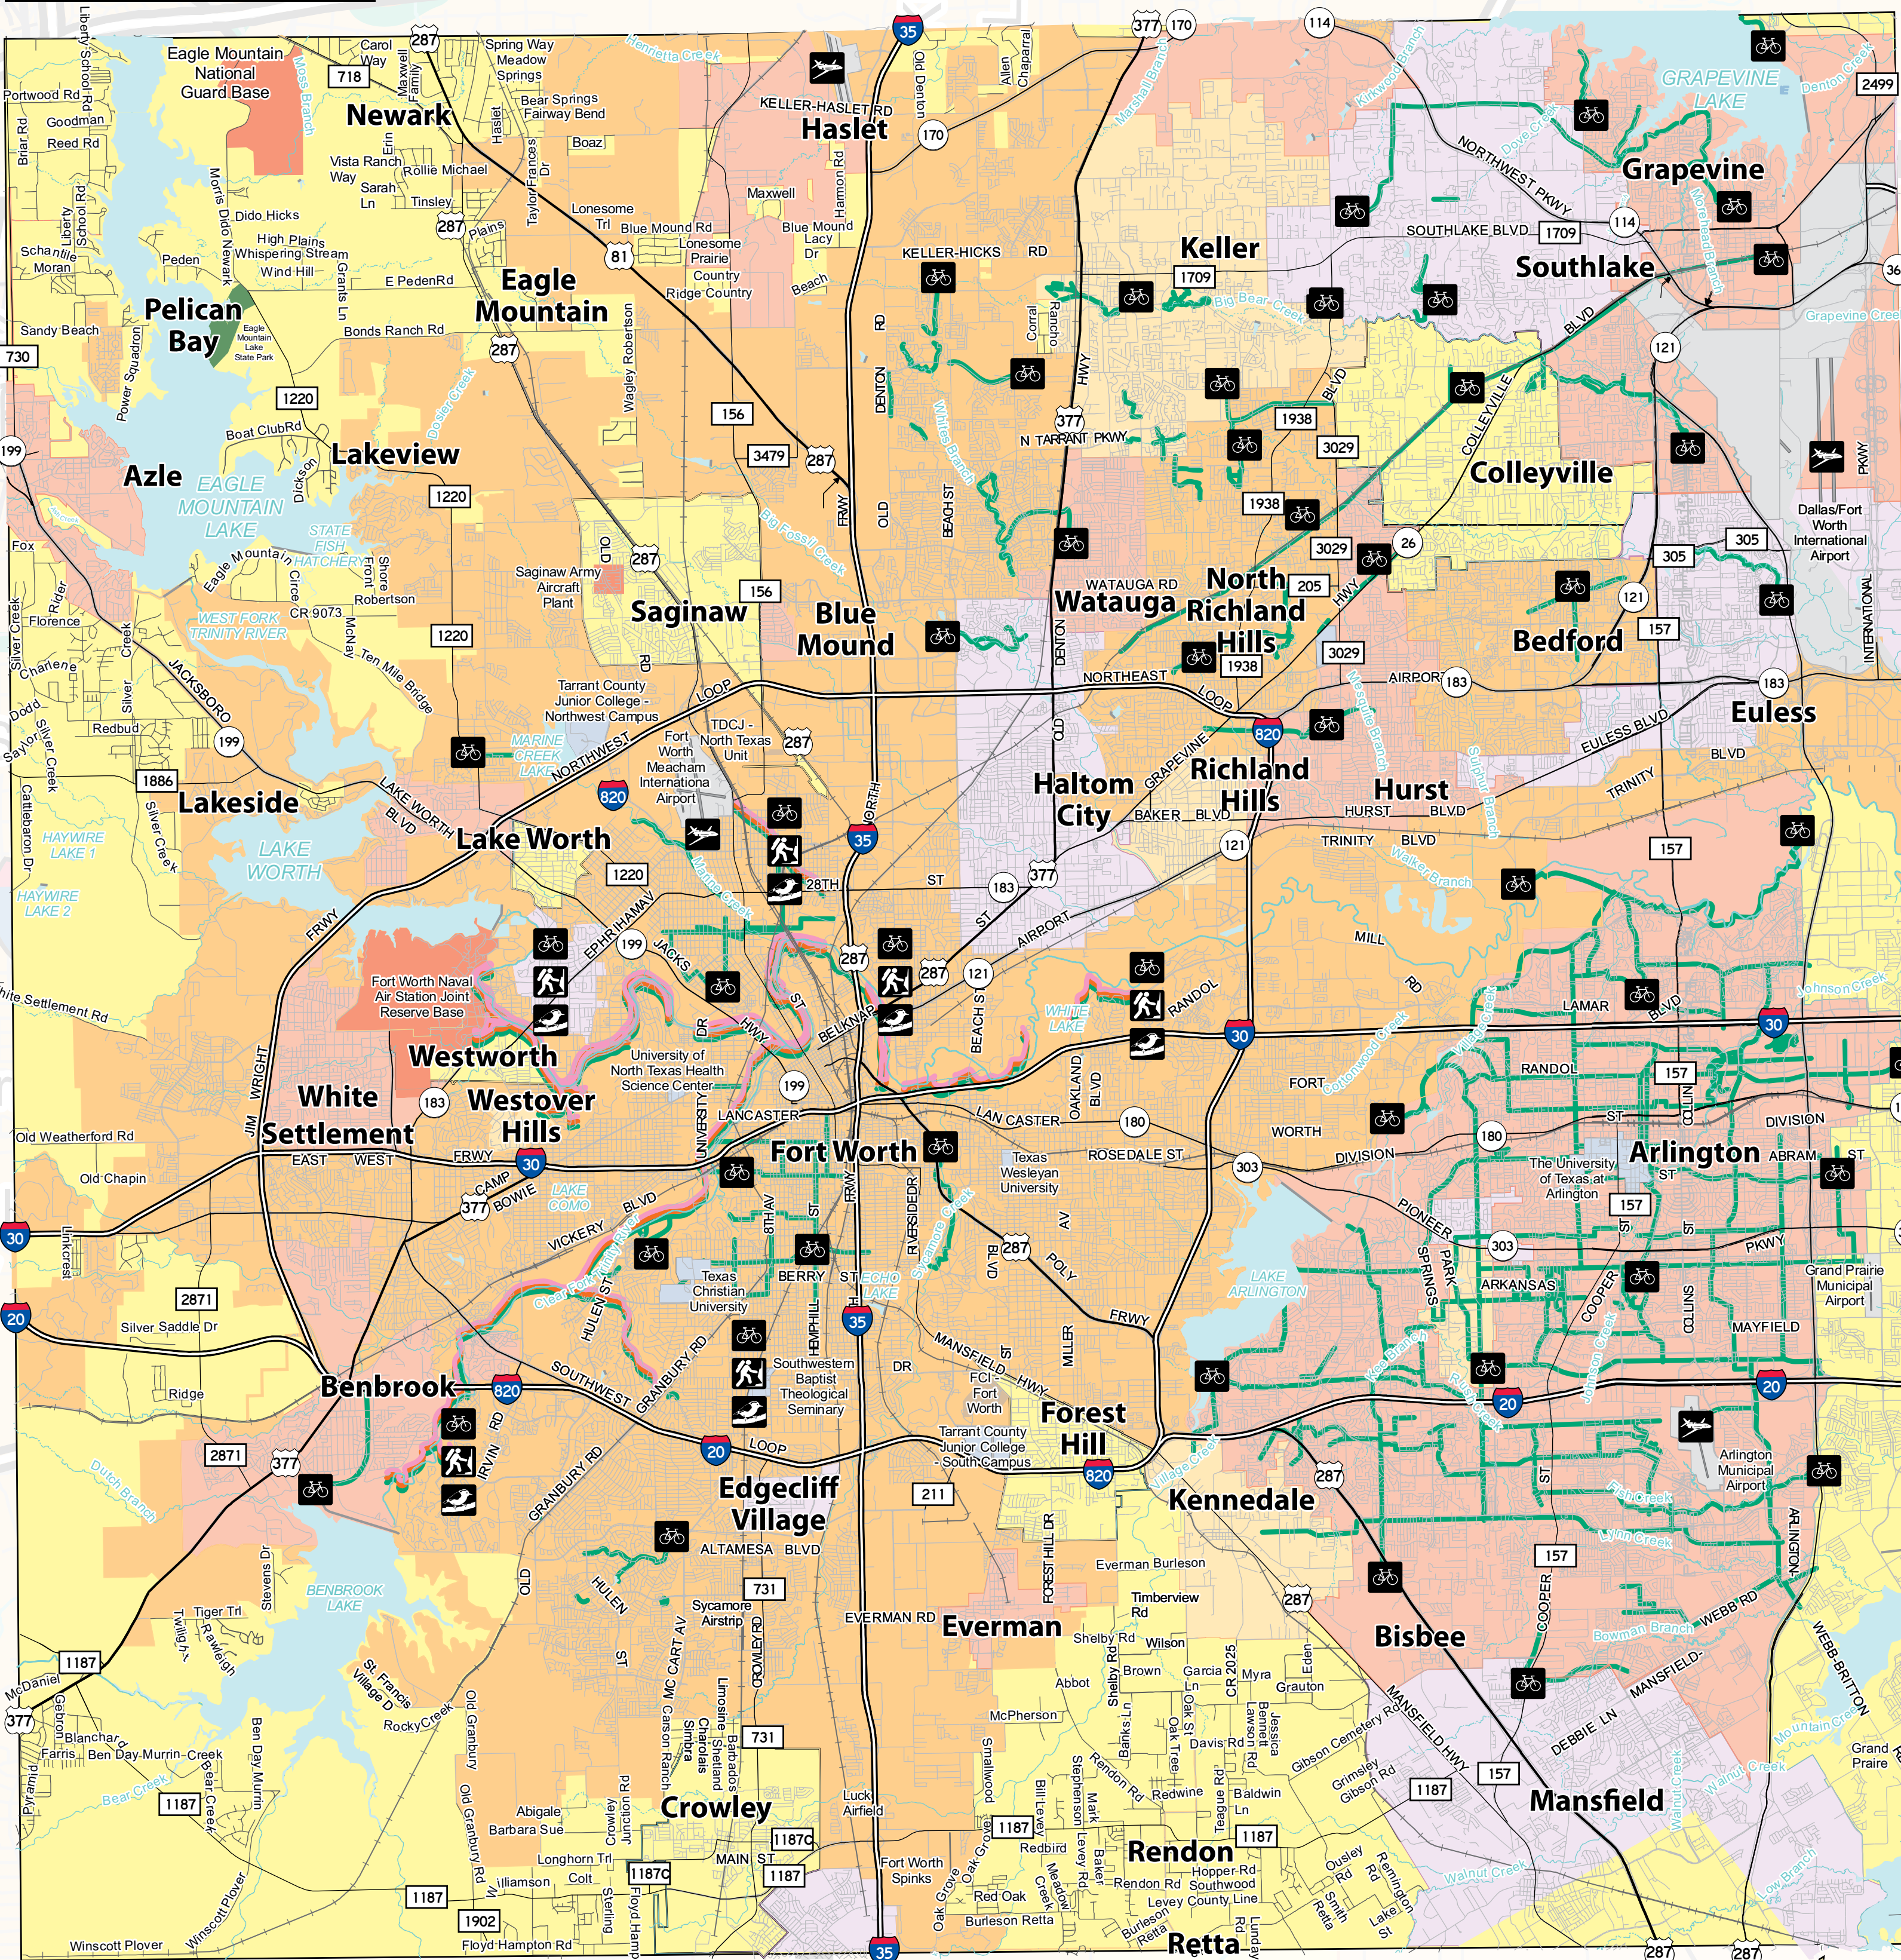

TARRANT COUNTY

- Bicycle Trail/Route
- Hiking/Walking Trail
- Birding/Nature Trail
- Airport Locator

Advertisers Appreciate It!

Tell Them You Saw Them On The Map!

LincolnMarketing

DR Roofing
Dependable • Professional
Superb Customer Service
Free Estimates
Call today - Doyle Rains
Composition Roofing Experts
12524 Rendon Rd.
Metro 817-572-9724

TRANS AUTO BODY
LEXUS • TOYOTA • HONDA
ACURA • NISSAN • MAZDA
COMPLETE AUTO BODY & PAINT
1125 Colorado Lane • Arlington, TX
817-276-9181

W.S.T Remodeling
Free in Home Estimates
Granite & Marble Countertops
Simon Torres • Waldo Torres
Fax: 817-548-7783
simon0356@att.net
(817) 944-9834
We Specialize in:
Kitchens • Baths • Showers • Tub Decks
Outdoor Kitchens • Fireplaces
1229 Colorado Ln. #401 • Arlington, TX 76015

IT MAKES CENTS
LOCAL COUPONS INSIDE
TO SHOP LOCALLY
LM
Support Your Local Merchants
Scan The QR Code For Free Online Coupons
LincolnMarketing
www.lincolnmktg.com

Tarrant County Featuring the City of Arlington, Texas

ADVENT HOUSE

Family Owned Homes For Over Sixty Years

Lake Arlington Area Since 1993

Ms. Vera Graced Us With Her Singing Until She Was 104!

Honor Your Loved One With A Placement In A Community Home.

www.AdventHouseCares.com
817-874-4934
4101 West Green Oaks Blvd., Suite #305
Arlington, Texas 76016

Walmart
Save money. Live better.
SUPERCENTER
2225 W Interstate 20 • Grand Prairie, TX 75052
(972) 660-4200
www.walmart.com

HELP SUPPORT YOUR LOCAL BUSINESS

Walmart
Save money. Live better.
SUPERCENTER
682-831-9338
1228 N. Highway 377 • Roanoke TX, 76262
www.walmart.com