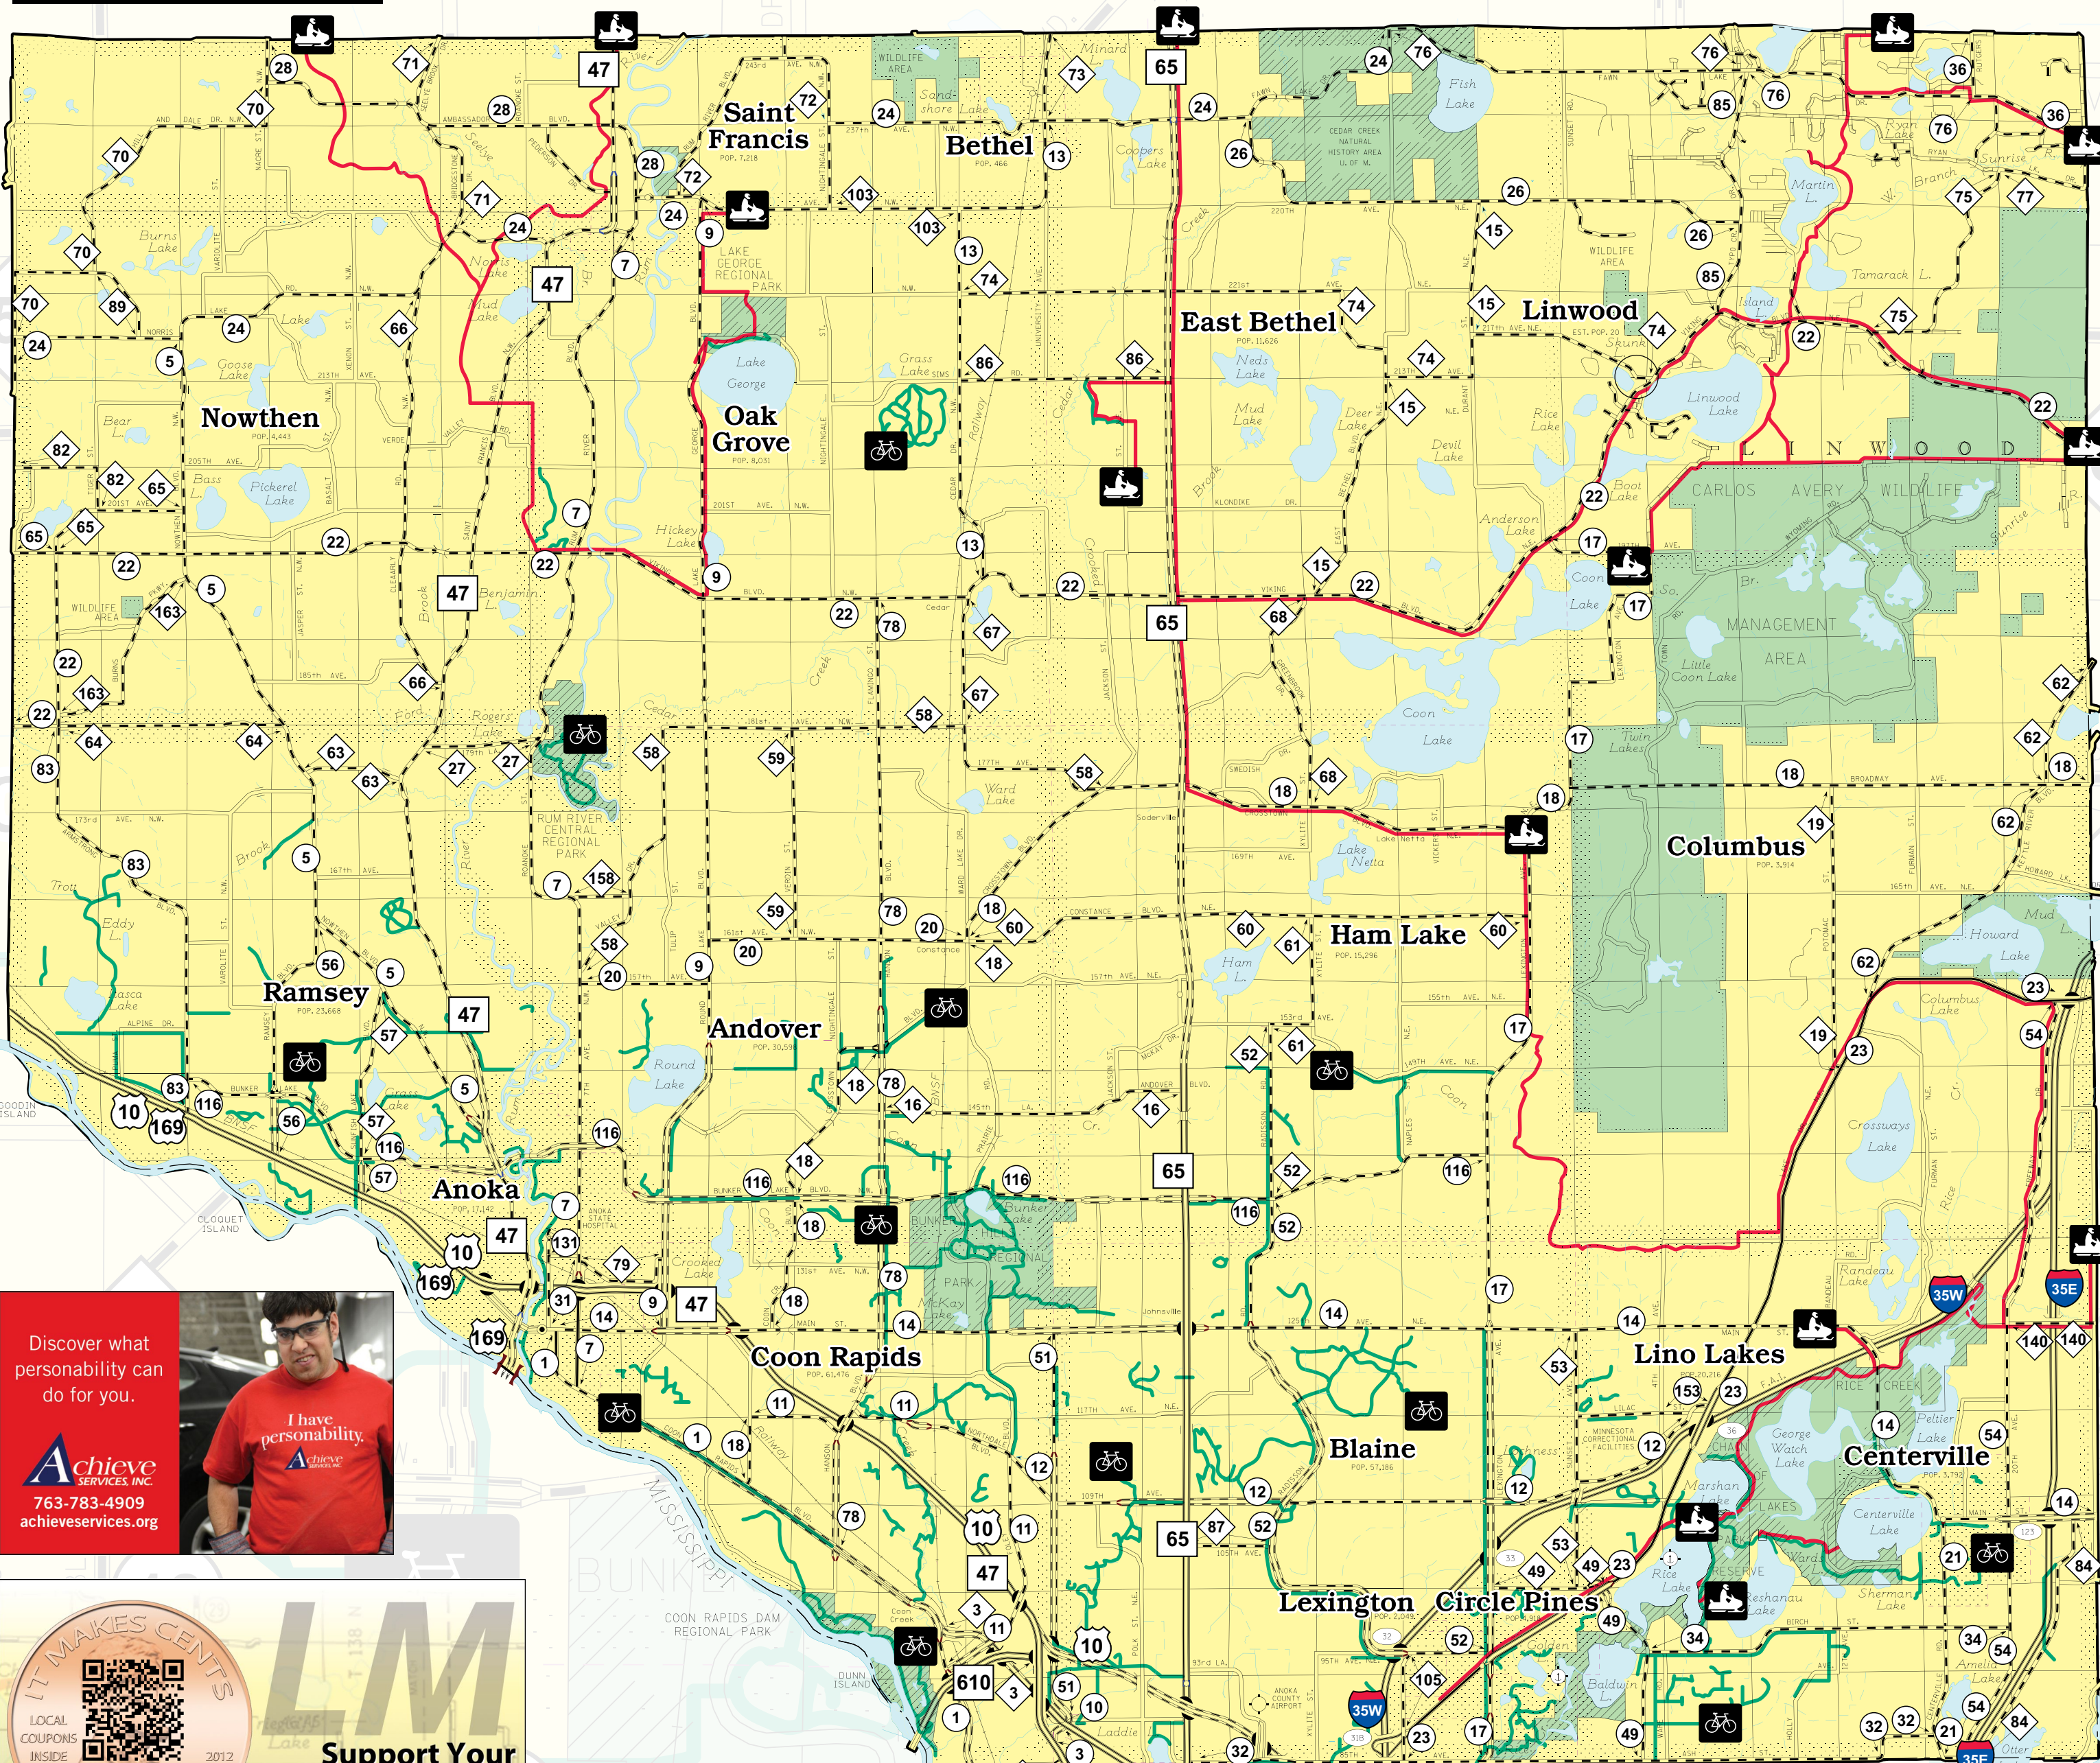

ANOKA COUNTY

Discover what personability can do for you.

Achieve Services, Inc.
763-783-4909
achieveservices.org

IT MAKES CENTS TO SHOP LOCALLY

Support Your Local Merchants
Scan The QR Code For Free Online Coupons

LincolnMarketing
www.lincolnmarketing.us

INDEPENDENT SENIOR LIVING at REDWOOD TERRACE

Starting at $850.00 for a 1 bedroom, $950.00 for a 2 bedroom

- Includes Garage Space, Heat Water, & Trash Removal
- Controlled Entry
- Full-Size Washer/Dryer & Dishwasher in each apt.
- Community Room-Library-Beauty Salon
- Activities
- Small Pets Welcome w/ Additional Requirements

Beautiful Park Setting with Garden

Call Patricia for a Tour! 763-862-3545
9950 Redwood Street NW, Coon Rapids, 55433

SCAN THE CODE TO DOWNLOAD A FREE COPY OF THIS MAP

LincolnMarketing

This free publication is made possible by the advertisers and other local agencies and may not be reproduced. Please support the local advertisers in this publication. Comments and/or suggestions may be directed to: info@lincolnmarketing.us

View this publication online at: www.lincolnmarketing.us

This map is prepared with information provided to us by others, therefore, Lincoln Marketing and the advertisers assume no liability in regards to trails (including accuracy). Please respect private property and no trespassing signs. Stay on trails. Exercise extreme caution on all lakes and streams. Obey all state and local laws and ordinances. Do not operate snowmobiles on county roads or state highways.

"Mo's Concrete & Masonry Inc."

- Driveways
- Steps & Sidewalks
- Floors & Patios
- Floating Slabs
- Tear-Out & Replacement
- Stamping & Staining
- Decorative Work

Get Mo for your Money
Steve "Mo" Malark
Cell Phone: (612) 275-4008

Quality Workmanship at Competitive Rates

PULL TABS DAILY
Drink Specials Monday-Thursday

Anoka American Legion
Post 102 • 400 West Main St. • 763-421-0883
Join Our Legion Riders! Stop in for Details • Two Large Banquet Halls Available to Rent

HELP SUPPORT YOUR LOCAL BUSINESS

Serving Listeners In The Twin Cities

CHUCK Knapp & JON Engen.

MORNINGS. **BOB 106.7 FM**
Minnesota's Total COUNTRY

763-450-7777

14443 Armstrong Blvd NW
Ramsey, MN 55303-7284

www.dothebob.com

24 HOUR SERVICE

NORTH SUBURBAN TOWING

- Local & Long Distance Towing
- Light, Medium, Heavy Duty Towing & Recovery
- 60 Ton Heavy Duty Rotator
- Air Cushion Recovery
- We Buy Junk Cars
- Private Property Impounding
- Jumpstarts & Tire Changes
- Buses, RV & Motorcycle Towing

Serving the Entire Area!

763.428.8940

www.northsuburbantowing.com

consultation • design • project management

Inspiring Relaxation Spaces
Outdoor Rooms | Renovations/Upgrades
Curb Appeal | Low Maintenance Plantings

Call today for your personal idea session!
612-296-5646

TRIO LANDSCAPING

www.triolandscaping.com